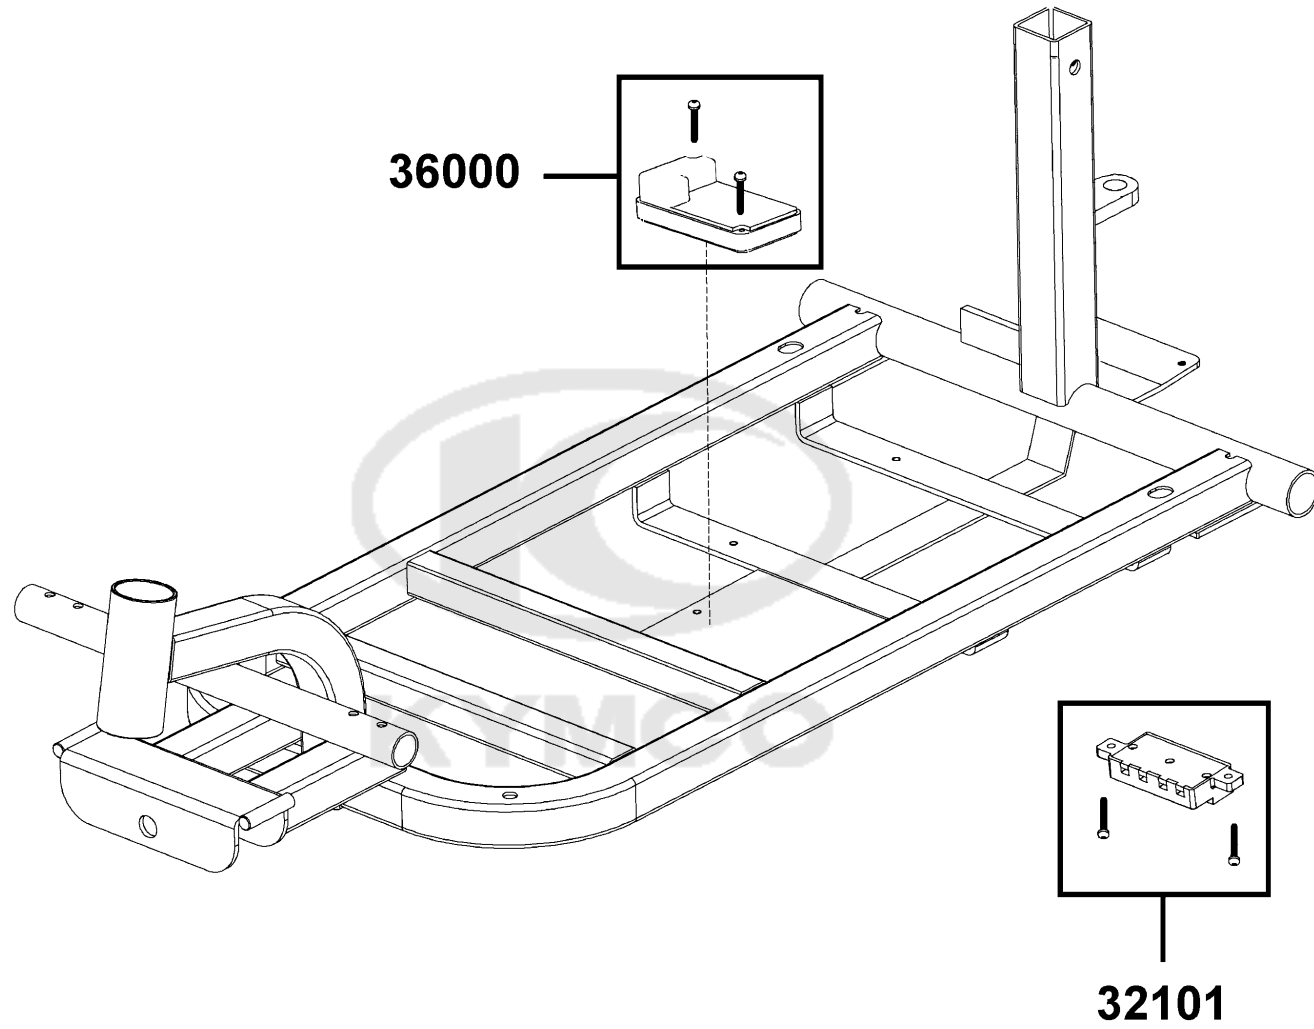

F07

Controller