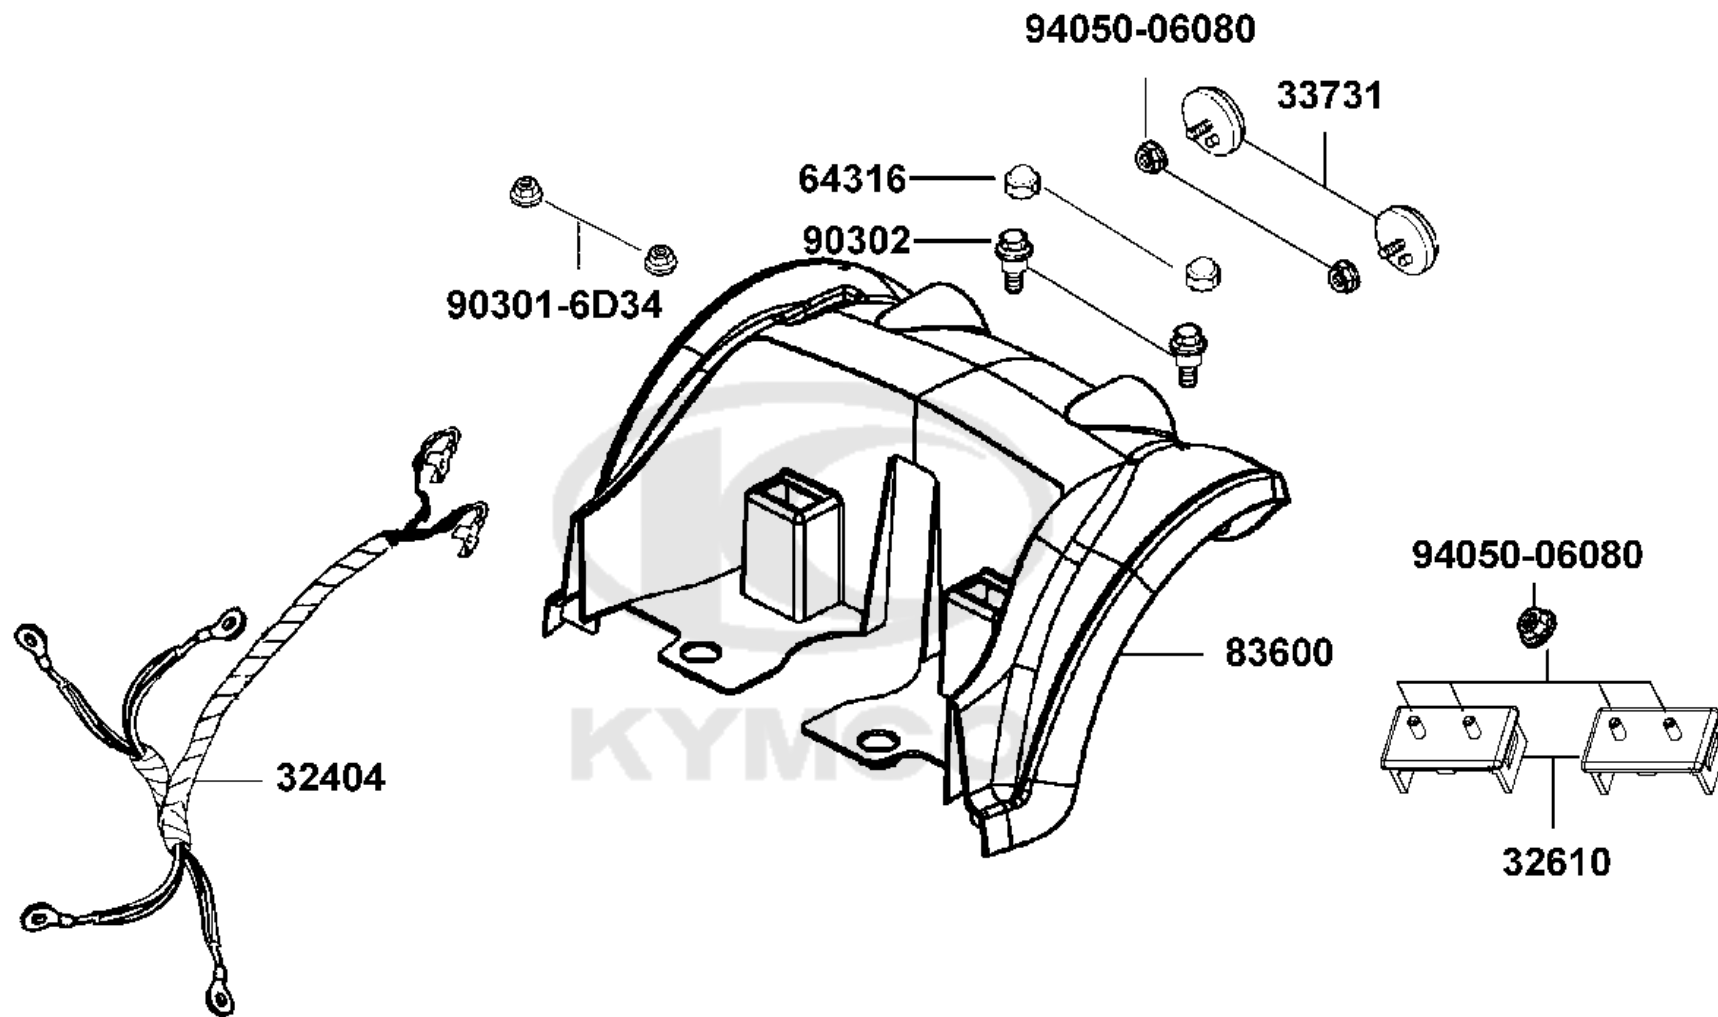

F08

Reflex Reflector Side