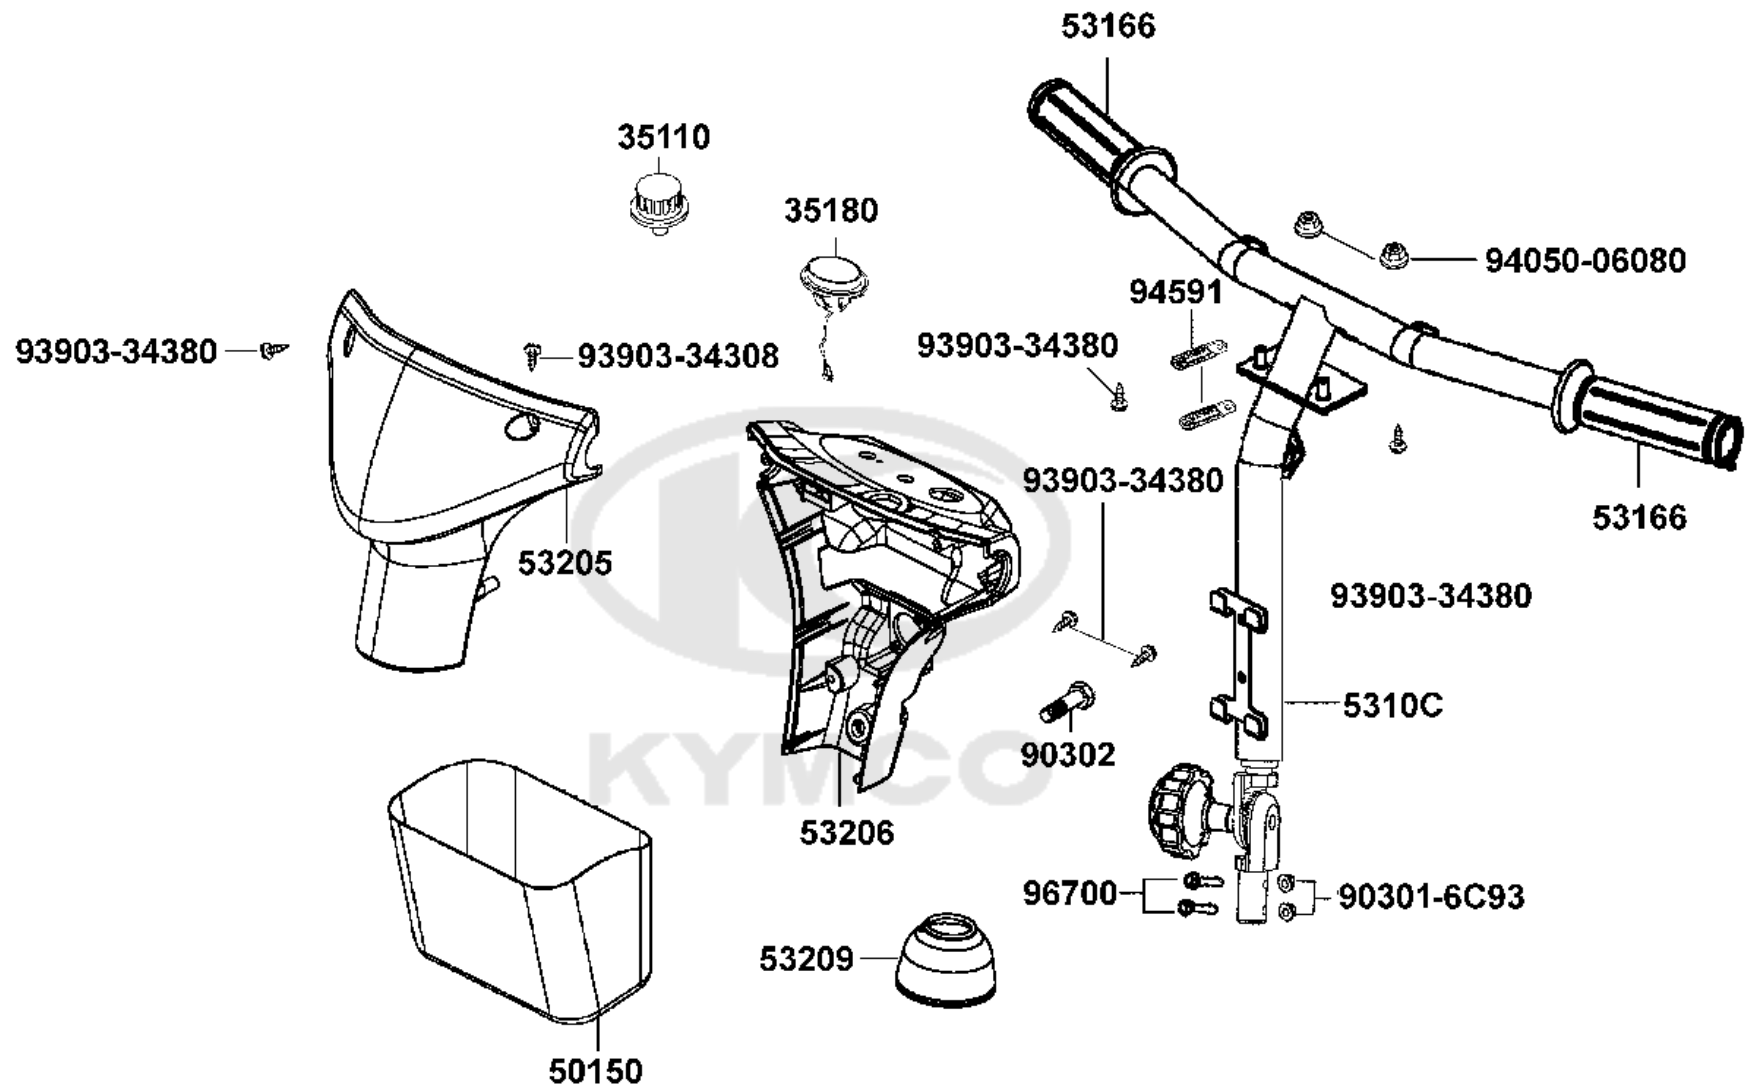

F01

Handle Steering