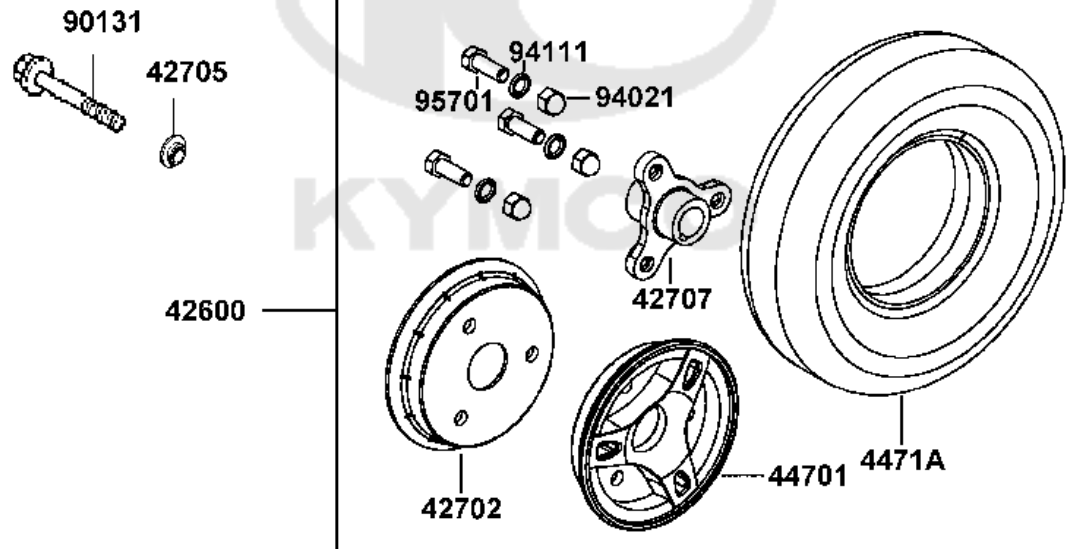

F03

Stem Steering

Sales mark	Ref no	Part no	Description	Reg description	Regd no	Ref Price	F03
	50306	50306-LCF7-C10	NUT STRG STEM LOCK	NUT STRG STEM LOCK	1	6.50	
	53200	53200-LBB7-C00	STEM COMP STRG	STEM COMP STRG	1	13.65	
	5320B	5320B-LBB7-C00	STEM ASSY STRG	STEM ASSY STRG	1	22.75	
	53211	53211-LCF7-C10	USE 53211-GFY6-940	USE 53211-GFY6-940	1	2.60	
	53212	53212-GHC8-C00	USE 53212-GHC8-004	USE 53212-GHC8-004	1	2.60	
	53705	53705-LDB4-C00	COLLAR SWING ARM ROD(L=3)	COLLAR SWING ARM ROD(L=3)	1	3.25	
	53800	53800-LBB7-C00	Obsolete	Obsolete	1	13.00	
	53805	53805-LBB7-C00	COLLAR STEM ROD	COLLAR STEM ROD	1	3.25	
	90309	90309-GLW0-C00	NUT U FLANGE 8MM (C)	NUT U FLANGE 8MM (C)	1	0.85	
	95801-08030	95801-08030-06	BOLT FLANGE 8*30	BOLT FLANGE 8*30	1	0.50	
	95801-08060	95801-08060-06	BOLT FLANGE 6*60	BOLT FLANGE 6*60	1	0.50	
	96211	96211-05000	BALL BEARING PACK OF 100	BALL BEARING PACK OF 100	55	3.25	

F05

Rear Wheel

Sales mark	Ref no	Part no	Description	Reg description	Regd no	Ref Price	F05
	42600	42600-LAE9-C00	WHEEL ASSY RR	WHEEL ASSY RR	2	45.50	
	42702	42702-LAE9-E00	RIM COMP RR	RIM COMP RR	2	5.53	
	42705	42705-LBB7-C00	WASHER 8*35*2	WASHER 8*35*2	2	3.25	
	42707	42707-LAE9-C10	CONNECTOR RR WHEEL	CONNECTOR RR WHEEL	1	5.20	
	44701	44701-LBB6-C00	RIM CAST FR	RIM CAST FR	1	12.35	
	4471A	4471A-LAE9-C00	TIRE ASSY FR GREY PNEUMATIC	TIRE ASSY FR GREY PNEUMATIC	2	22.00	
	90131	90131-LCA1-C00	ORDER 90131-LCA1-E00	ORDER 90131-LCA1-E00	1	1.00	
	94021	94021-08000-0S	NUT HEX CAP 8MM (B)	NUT HEX CAP 8MM (B)	6	3.25	
	94111	94111-08000	WASHER SPRING 8MM	WASHER SPRING 8MM	6	0.55	
	95701	95701-08025-07	BOLT FLANGE 8*25 (B)	BOLT FLANGE 8*25 (B)	6	3.25	