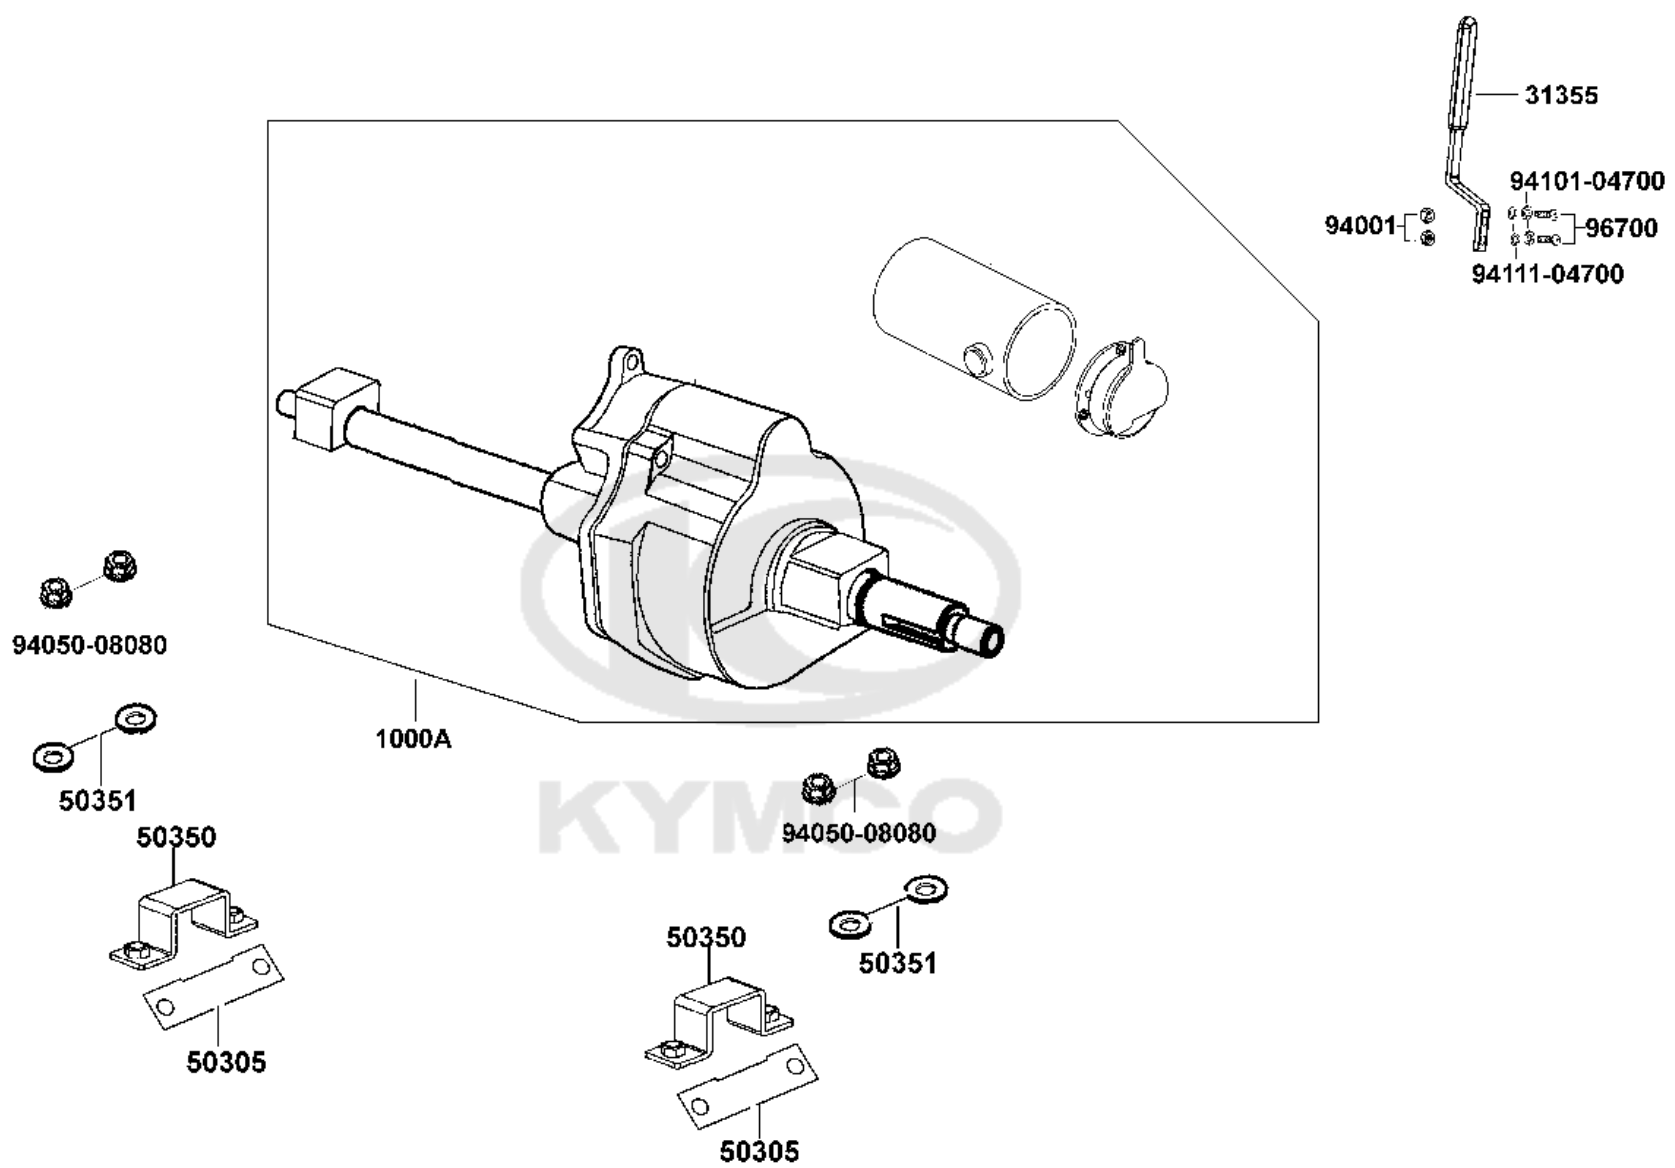

F07

Motor Translaxe Assy