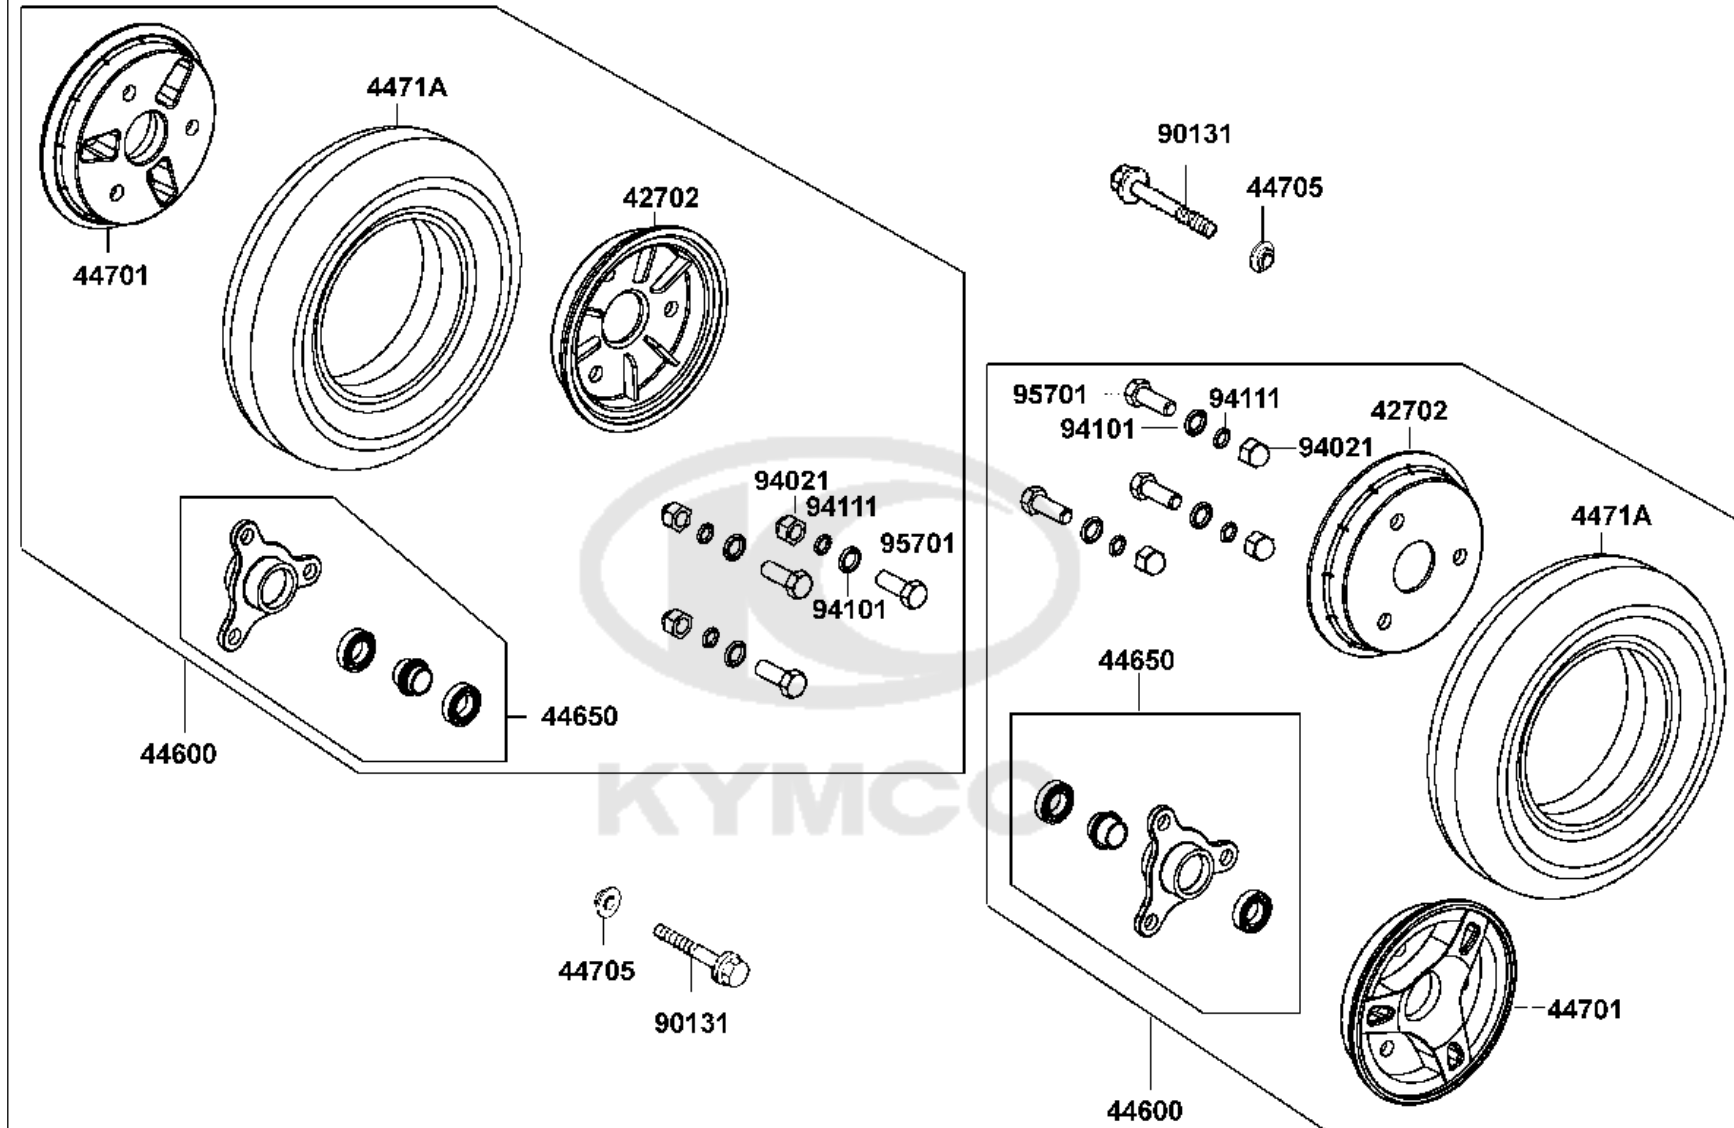

F04

Front Wheel