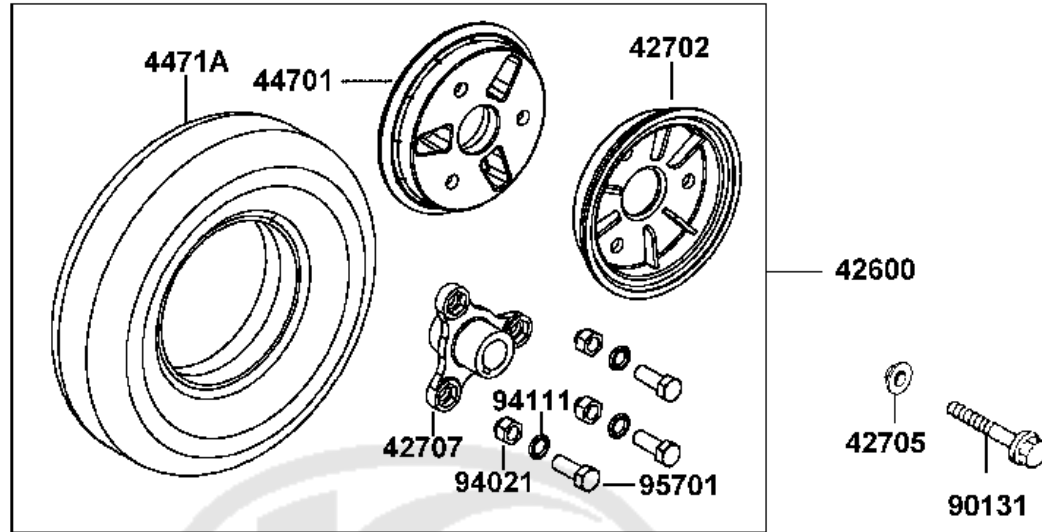

F03

Stem Steering

Sales mark	Ref no	Part no	Description	Reg description	Regd no	Ref Price	F03
	50306	50306-LCF7-C10	NUT STRG STEM LOCK	NUT STRG STEM LOCK	1	6.50	
	53200	53200-LBB7-C00	STEM COMP STRG	STEM COMP STRG	1	13.65	
	5320B	5320B-LBB7-C00	STEM ASSY STRG	STEM ASSY STRG	1	22.75	
	53211	53211-LCF7-C10	USE 53211-GFY6-940	USE 53211-GFY6-940	1	2.60	
	53212	53212-GHC8-C00	USE 53212-GHC8-004	USE 53212-GHC8-004	1	2.60	
	53705	53705-LDB4-C00	COLLAR SWING ARM ROD(L=3)	COLLAR SWING ARM ROD(L=3)	1	3.25	
	53800	53800-LBB7-C00	Obsolete	Obsolete	1	13.00	
	53805	53805-LBB7-C00	COLLAR STEM ROD	COLLAR STEM ROD	1	3.25	
	90309	90309-GLW0-C00	NUT U FLANGE 8MM (C)	NUT U FLANGE 8MM (C)	1	0.85	
	95801-08030	95801-08030-06	BOLT FLANGE 8*30	BOLT FLANGE 8*30	1	0.50	
	95801-08060	95801-08060-06	BOLT FLANGE 6*60	BOLT FLANGE 6*60	1	0.50	
	96211	96211-05000	BALL BEARING PACK OF 100	BALL BEARING PACK OF 100	55	3.25	

F05

Rear Wheel

Sales mark	Ref no	Part no	Description	Reg description	Regd no	Ref Price	F05
	42600	42600-LAE9-C00	WHEEL ASSY RR	WHEEL ASSY RR	2	45.50	
	42702	42702-LAE9-E00	RIM COMP RR	RIM COMP RR	2	5.53	
	42705	42705-LBB7-C00	WASHER 8*35*2	WASHER 8*35*2	2	3.25	
	42707	42707-LAE9-C10	CONNECTOR RR WHEEL	CONNECTOR RR WHEEL	1	5.20	
	44701	44701-LBB6-C00	RIM CAST FR	RIM CAST FR	1	12.35	
	4471A	4471A-LAE9-C00	TIRE ASSY FR GREY PNEUMATIC	TIRE ASSY FR GREY PNEUMATIC	2	22.00	
	90131	90131-LCA1-C00	ORDER 90131-LCA1-E00	ORDER 90131-LCA1-E00	1	1.00	
	94021	94021-08000-0S	NUT HEX CAP 8MM (B)	NUT HEX CAP 8MM (B)	6	3.25	
	94111	94111-08000	WASHER SPRING 8MM	WASHER SPRING 8MM	6	0.55	
	95701	95701-08025-07	BOLT FLANGE 8*25 (B)	BOLT FLANGE 8*25 (B)	6	3.25	