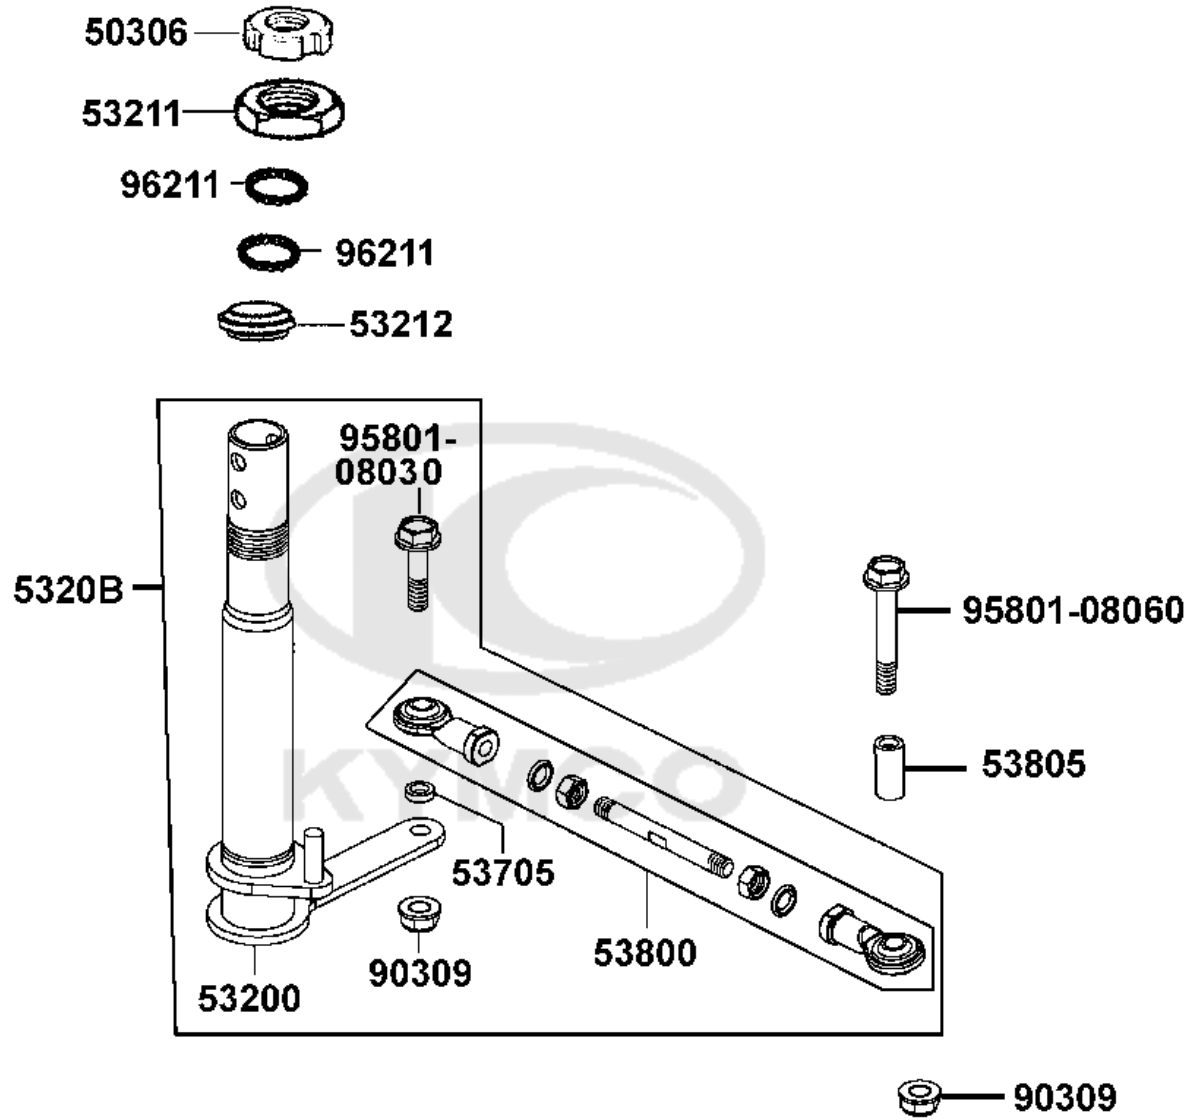

CONTENTS

● ABOUT THIS PARTS LIST	1
● COLOR CHART OF EQ20BA(UK)	3
● CONTENTS-ENGINE GROUP	4
● CONTENTS-FRAME GROUP	4
● ENGINE PARTS LIST	6
● FRAME PARTS LIST	6
● PART NO. INDEX	30

NO	MODEL			COLOR CHART OF EQ20BA(UK)			
	PHOTO NO			NO. 1	NO. 2	NO. 3	NO. 4
	BASIC COLOR			Bright Blue	Dark Red	Graphite Grey	Deep Gray Metallic
	CODE			Bright Blue	Dark Red	Graphite Grey	Deep Gray Metallic
	PARTS NAME	PARTS NO.	VERSION	CB278CA	CR137CA	NH129MA	NH129MA
1	COVER FR HANDLE	53205-LAE9-C00	0	04P	05P	NHP	
2	PANEL FLOOR	64310-LBB7-C10	0				
3	COVER BODY	83600-LAE9-E00	3				
4	COVER RR HANDLE	53206-LAE9-C00	4	06P		NEP	
5	COVER BATTERY R/H	50326-LAE9-C00	0	N8P			
6	COVER BATTERY LH	50328-LAE9-E01	0				
7	COVER ASSY BATTERY	5032C-LAE9-E01	0				
8	COVER ASSY BATTERY	5032D-LAE9-E01	0				
9	USE CAUTION	87501-LAE9-C00	0	T01			
10	LABEL BATTERY	87508-LAE9-C00	0				
11	GAUTION LOCK	87541-LAE9-C00	0				
12	MARK R DRIVE	87560-LAE9-C00	0				
13	MARK L DRIVE CAUTION	87660-LAE9-C00	0				
14	STRIPE B BODY	86211-LDB4-900	0	T02	T01	T02	
DATE OF STARTING-SALES							
DATE OF END-SALES							

F03

Stem Steering

Sales mark	Ref no	Part no	Description	Reg description	Regd no	Ref Price	F03
	50306	50306-LCF7-C10	NUT STRG STEM LOCK	NUT STRG STEM LOCK	1	6.50	
	53200	53200-LBB7-C00	STEM COMP STRG	STEM COMP STRG	1	13.65	
	5320B	5320B-LBB7-C00	STEM ASSY STRG	STEM ASSY STRG	1	22.75	
	53211	53211-LCF7-C10	USE 53211-GFY6-940	USE 53211-GFY6-940	1	2.60	
	53212	53212-GHC8-C00	USE 53212-GHC8-004	USE 53212-GHC8-004	1	2.60	
	53705	53705-LDB4-C00	COLLAR SWING ARM ROD(L=3)	COLLAR SWING ARM ROD(L=3)	1	3.25	
	53800	53800-LBB7-C00	Obsolete	Obsolete	1	13.00	
	53805	53805-LBB7-C00	COLLAR STEM ROD	COLLAR STEM ROD	1	3.25	
	90309	90309-GLW0-C00	NUT U FLANGE 8MM (C)	NUT U FLANGE 8MM (C)	1	0.85	
	95801-08030	95801-08030-06	BOLT FLANGE 8*30	BOLT FLANGE 8*30	1	0.50	
	95801-08060	95801-08060-06	BOLT FLANGE 6*60	BOLT FLANGE 6*60	1	0.50	
	96211	96211-05000	BALL BEARING PACK OF 100	BALL BEARING PACK OF 100	55	3.25	