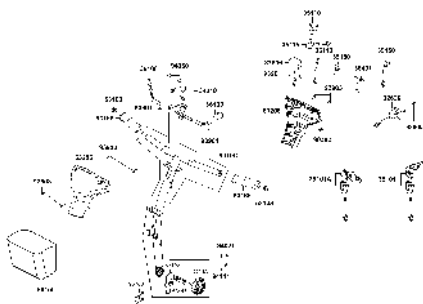

CONTENTS - FRAME GROUP

F01 Handle Steering