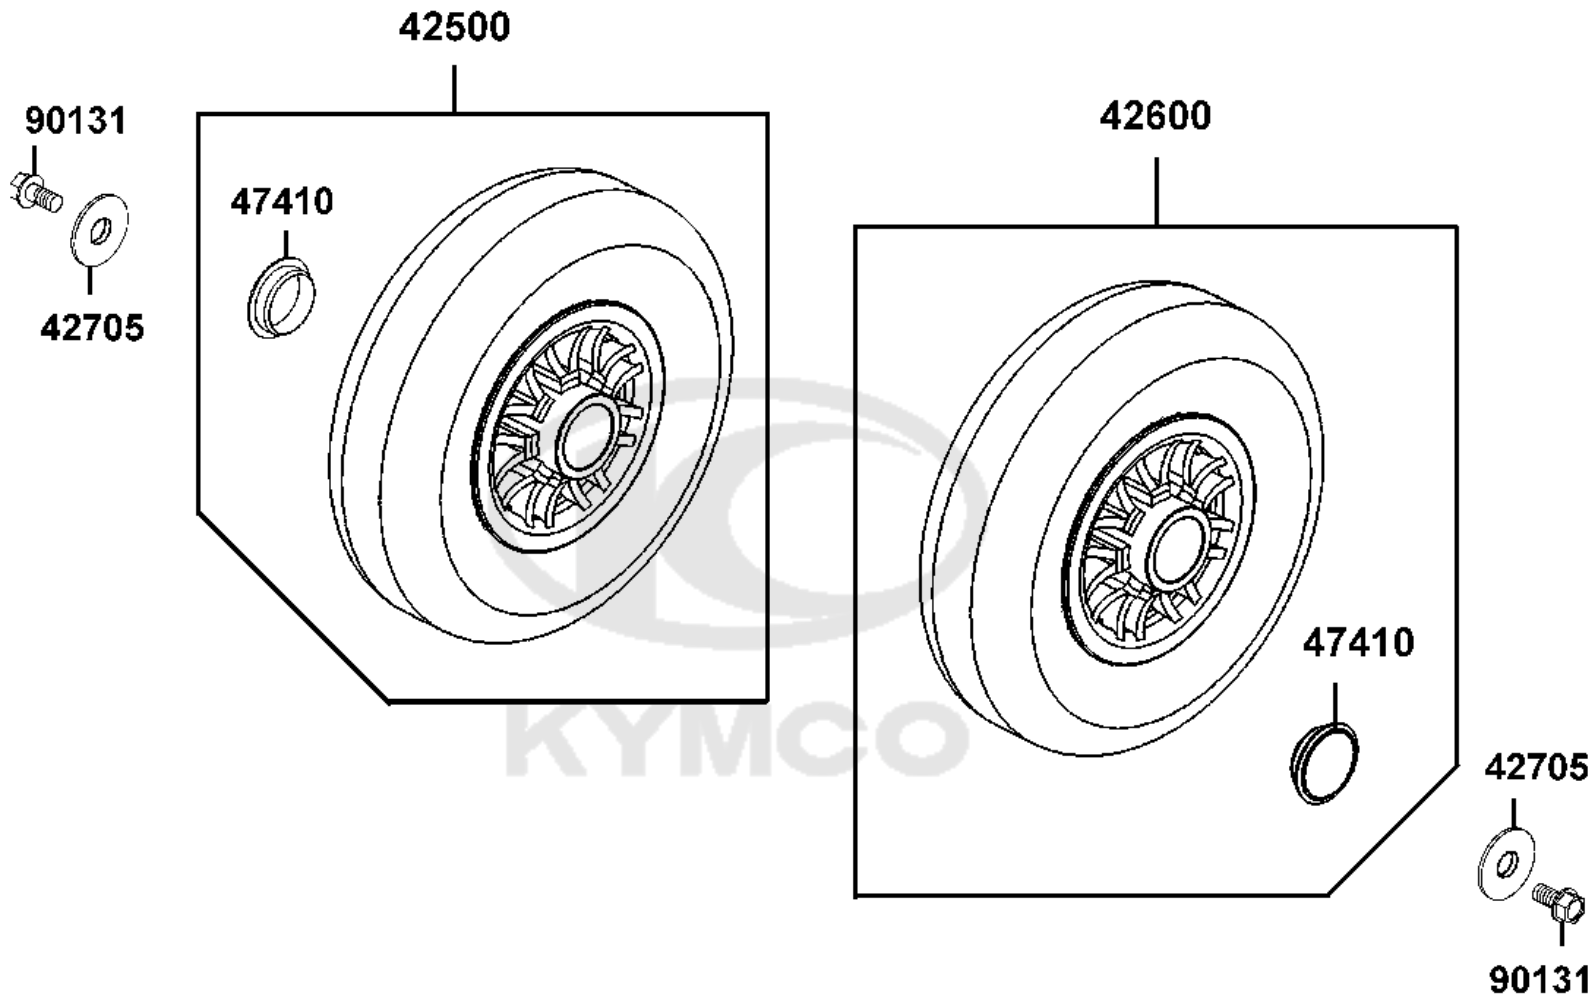

F05

Rear Wheel