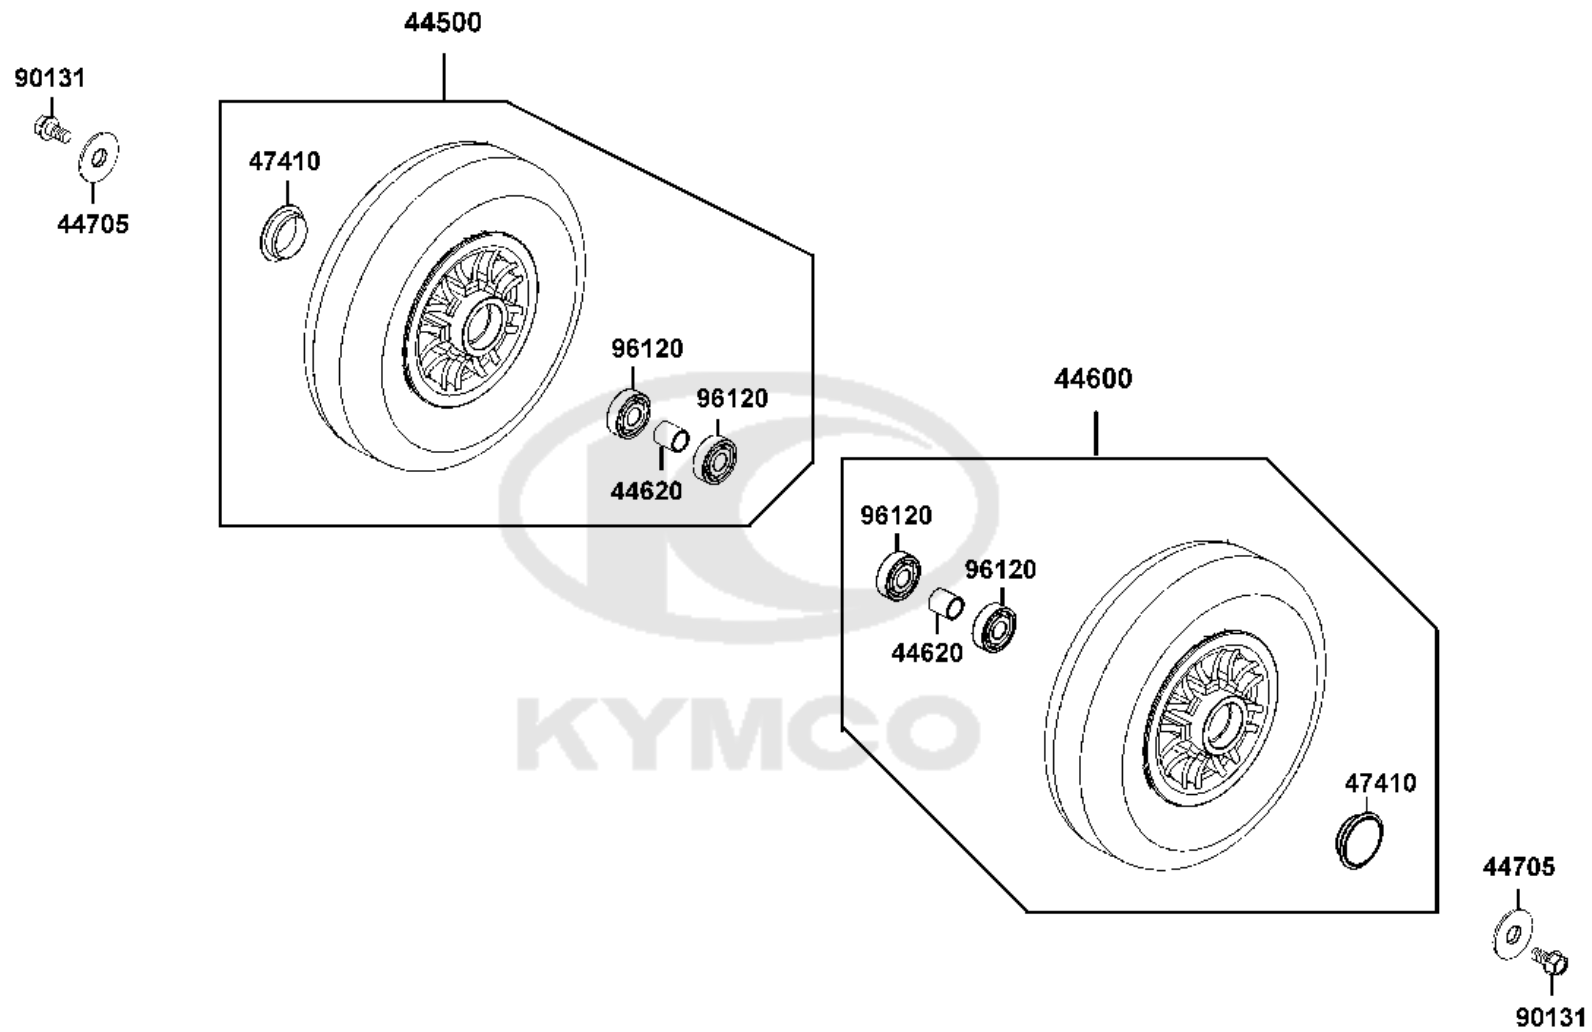

F04

Front Wheel