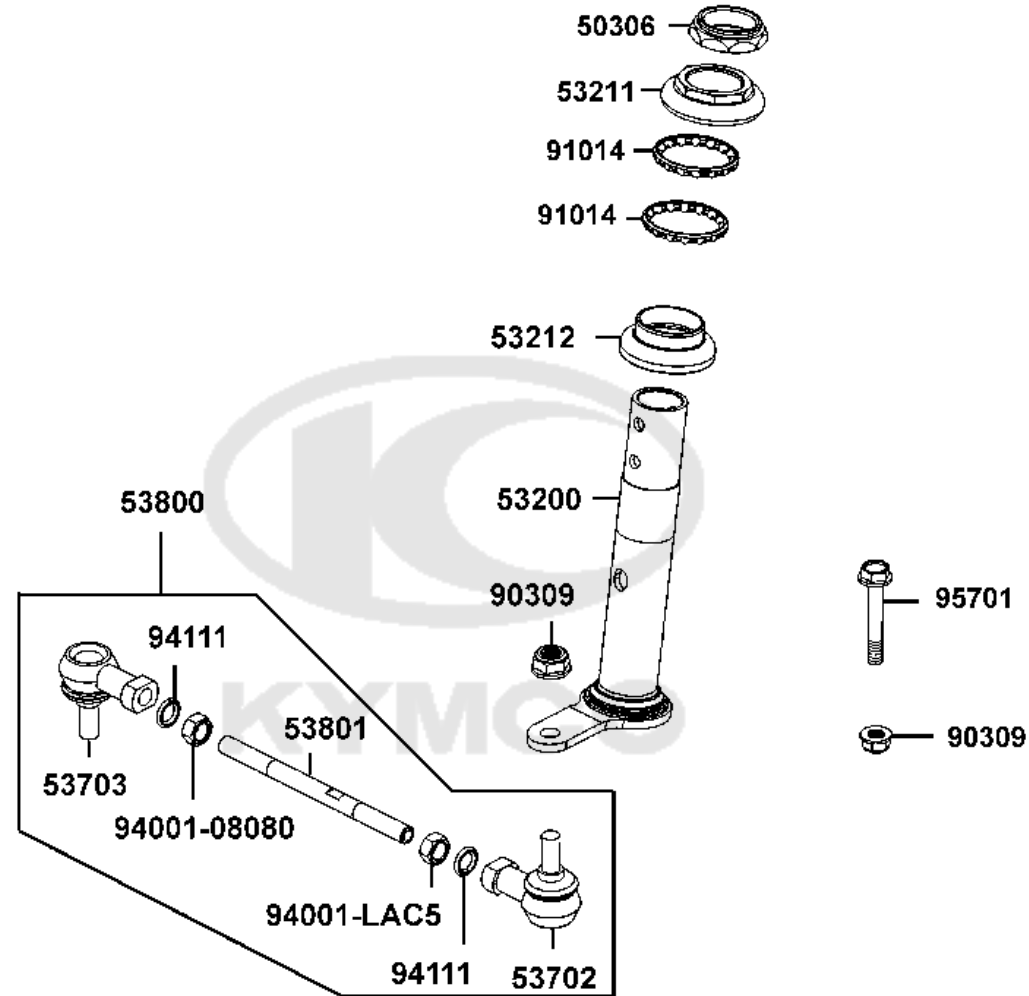

# Handle Steering

Sales mark	Ref no	Part no	Description	Reg description	Regd no	Ref Price	F01
**	53205	53205-LAE9-E00	FRONT TILLER COVER- MINI RANGE-	FRONT TILLER COVER- MINI RANGE-	1	22.75	
**	53206	53206-LHD7-900	COVER RR HANDLE ALT 53206-LHD7-	COVER RR HANDLE ALT 53206-LHD7-900-	1	18.20	
	90302	90302-LLB1-E00	BOLT WASHER 5*12 **(1) C.2005.06.28	BOLT WASHER 5*12 **(1) C.2005.06.28	1	0.68	
	93600	93600-02008-0A	SCREW FLAT 2.5*8	SCREW FLAT 2.5*8	2	3.25	
	93901	93901-32120	SCREW TAPPING 3*8 **(1) C.V.	SCREW TAPPING 3*8 **(1) C.V.	4	0.26	
	93903	93903-34380-G	SCREW TAPPING 4x12	SCREW TAPPING 4x12	1	3.25	
	94021	94021-06080-0S	NUT HEX CAP 6MM	NUT HEX CAP 6MM	1	0.25	
	94050	94050-06080-G	NUT FLANGE 6MM	NUT FLANGE 6MM	2	0.49	
	94111	94111-06800	WASHER SPRING 6MM	WASHER SPRING 6MM	2	0.16	
	96700	96700-LDE5-900	SOCKET BOLT 6x28(K)	SOCKET BOLT 6x28(K)	2	0.71	

# Stem Steering

Sales mark	Ref no	Part no	Description	Reg description	Regd no	Ref Price	F03
	50306	50306-LHD7-900	LOCK NUT 1"	LOCK NUT 1"	1	5.20	
	53200	53200-LHD7-900	STEM COMP .STRG	STEM COMP .STRG	1	13.65	
	53211	53211-LHD7-900	TOP HEAD CONE 1"	TOP HEAD CONE 1"	1	3.25	
	53212	53212-LHD7-900	CROWN CONE 1"	CROWN CONE 1"	1	3.25	
	53702	53702-LAC5-900	BALL JOINT R	BALL JOINT R	1	6.50	
	53703	53703-LAC5-900	JOINT L BALL	JOINT L BALL	1	16.25	
	53800	53800-LHD7-900	ROD ASSY .STEERING	ROD ASSY .STEERING	1	11.70	
	53801	53801-LHD7-900	ROD .STEERING	ROD .STEERING	1	11.70	
	90309	90309-LDB4-90A	NUT U FLANGE 8MM	NUT U FLANGE 8MM	2	3.25	
	91014	91014-LHD7-900	BALL RETAINER 5/32"	BALL RETAINER 5/32"	2	3.25	
	94001-08080	94001-08080-0S	NUT HEX 8MM	NUT HEX 8MM	1	0.49	
	94001-LAC5	94001-LAC5-900	NUT HEX 8MM L	NUT HEX 8MM L	1	0.55	
	94111	94111-08800	WASHER SPRING 8MM	WASHER SPRING 8MM	4	0.33	
	95701	95701-08060-06	BOLT FLANGE 8*60 (G)	BOLT FLANGE 8*60 (G)	1	0.50	