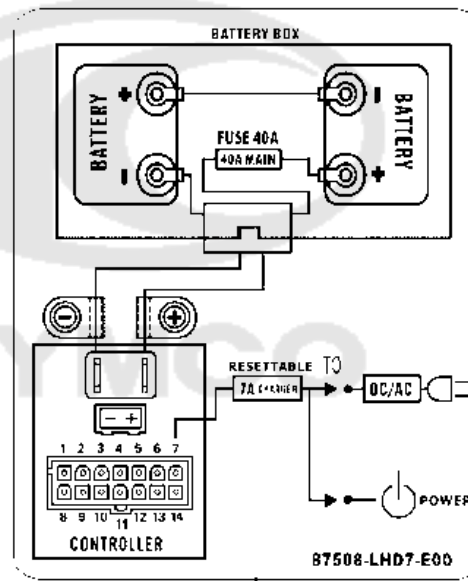

87508

Sales mark	Ref no	Part no	Description	Reg description	Regd no	Ref Price	<b>F11</b>
------------	--------	---------	-------------	-----------------	---------	-----------	------------

**	87501	87501-LAE9-E00	USE CAUTION SILVER	USE CAUTION SILVER	1	3.25	
**	87508	87508-LHD7-E00	LABEL BATTERY	LABEL BATTERY	1	3.25	
**	87522	87522-LHD7-E20	MARK DRIVE CAUTION	MARK DRIVE CAUTION	1	3.25	
**	87560	87560-LAE9-E00	MARK R DRIVE CAUTION	MARK R DRIVE CAUTION	1	3.25	
**	87660	87660-LAE9-E00	MARK L DRIVE CAUTION	MARK L DRIVE CAUTION	1	3.25	