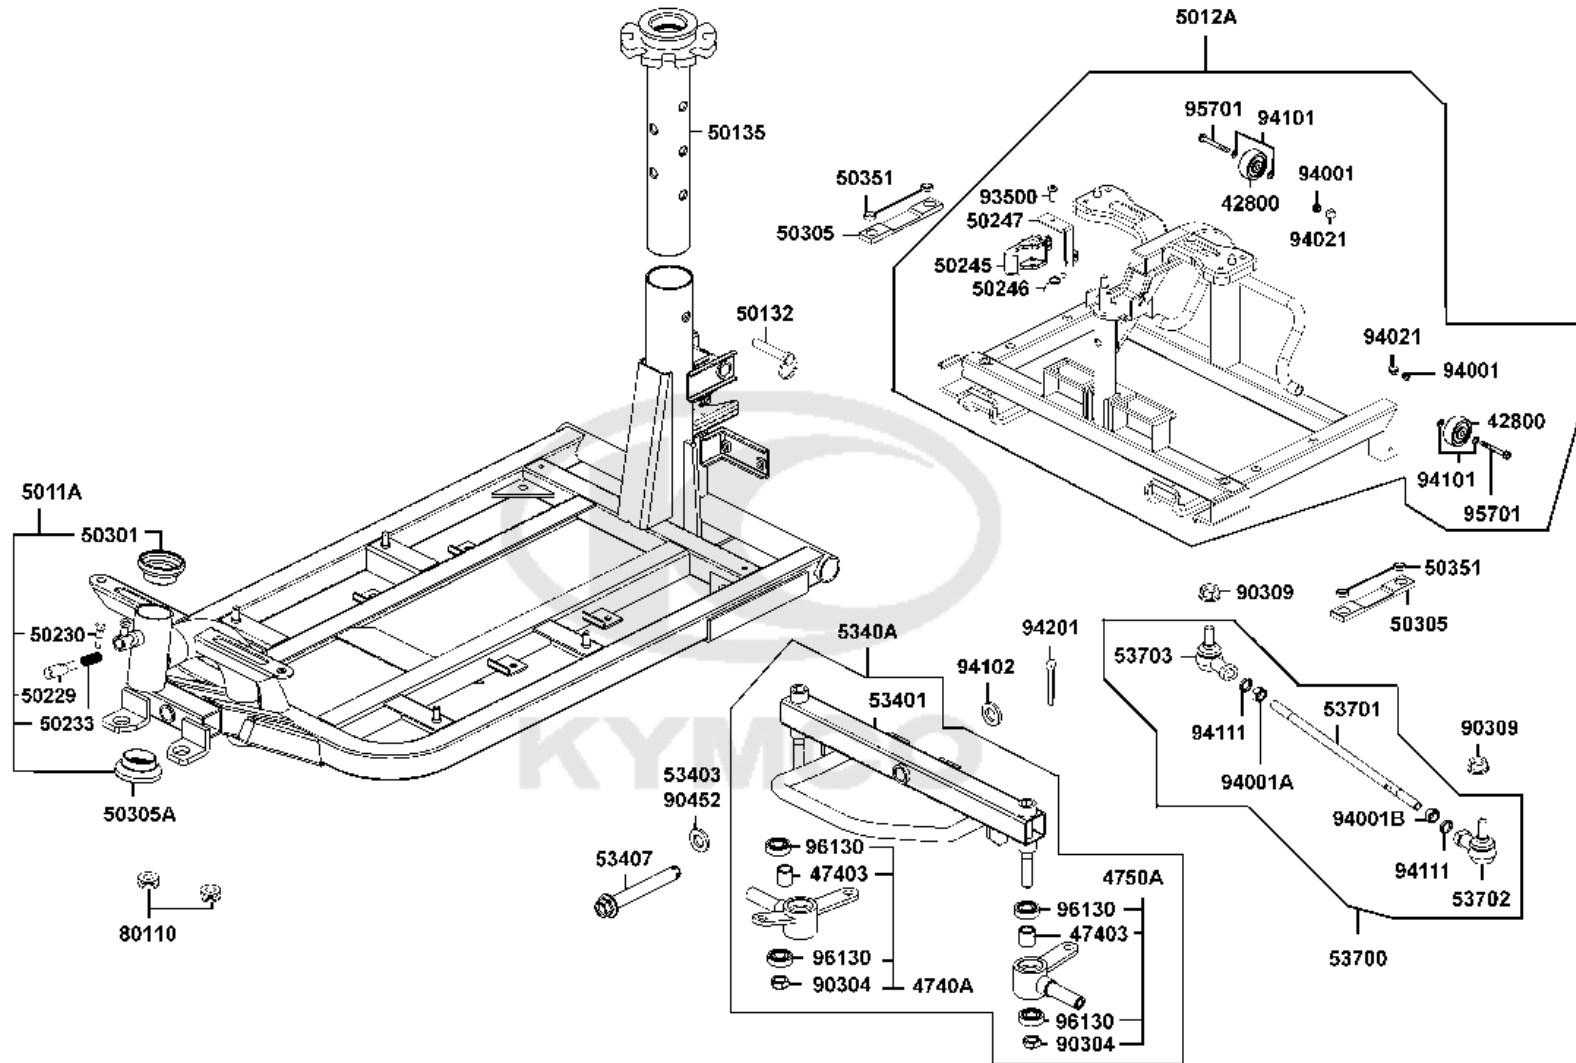

F10

Frame Body