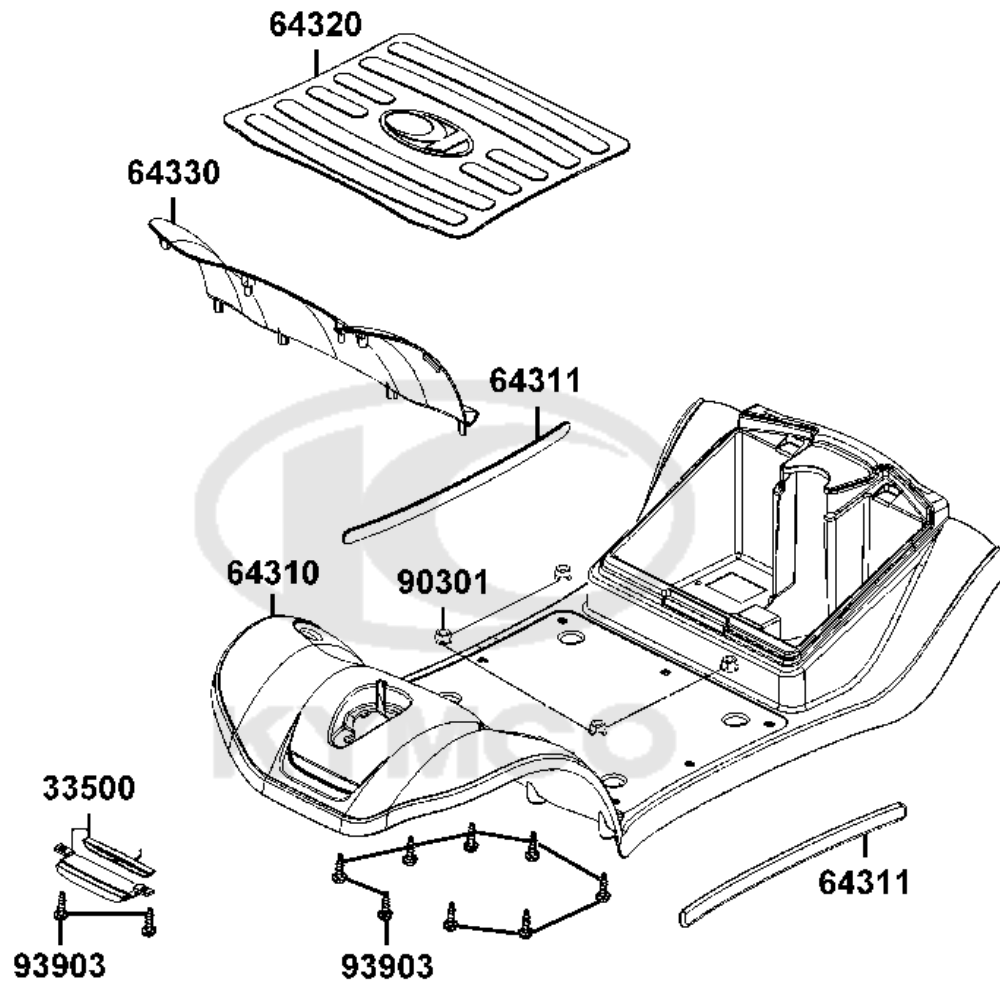

F02

Floor Panel