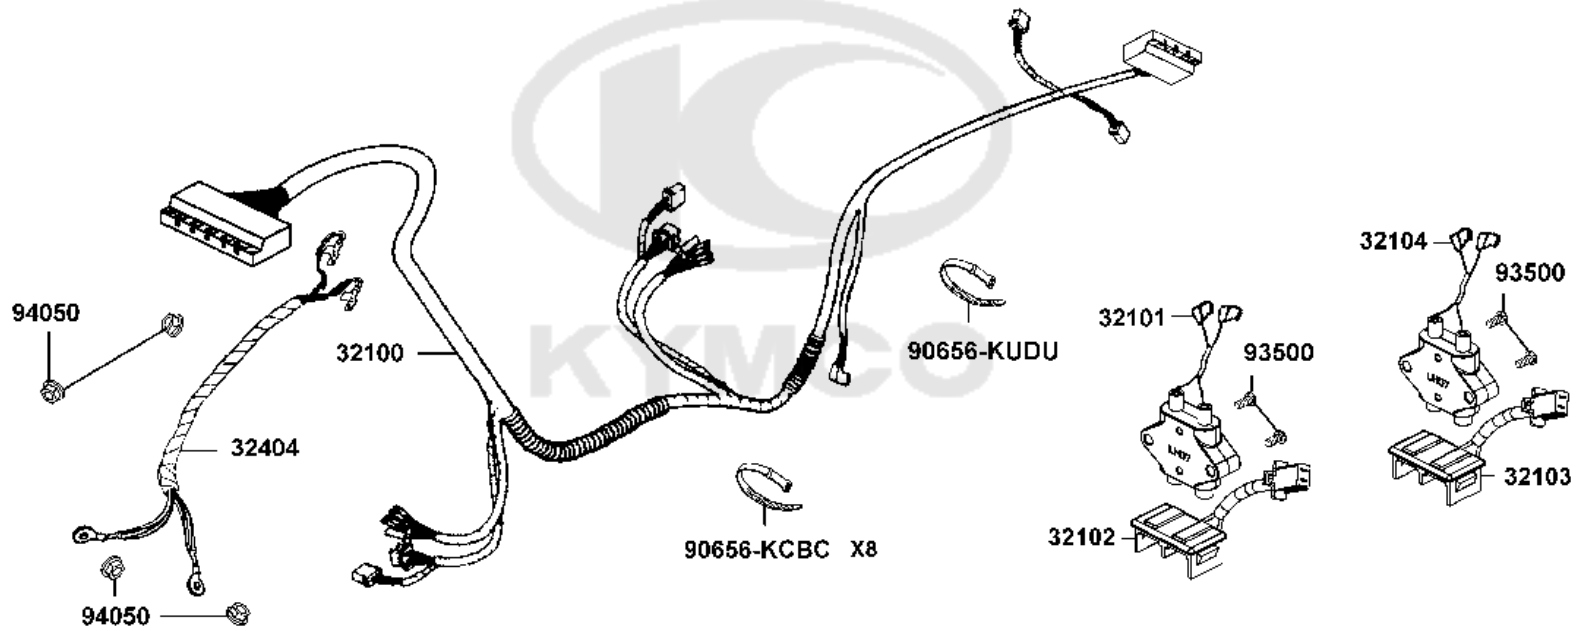

F09

Harness Wire

Sales mark	Ref no	Part no	Description	Reg description	Regd no	Ref Price	F09
	31280	31280-LAC5-900	CORD AC POWER	CORD AC POWER	1	6.50	
	31800	31800-LAC5-E22	BATTERY CHARGER ASSY	BATTERY CHARGER ASSY	1		
	32100	32100-LHD7-900	HARNESS WIRE MAIN LOOM	HARNESS WIRE MAIN LOOM	1	29.25	
	32101	32101-LHD7-900	BRAKE HARNESS	BRAKE HARNESS	1	22.75	
	32102	32102-LDE4-C00	SUB HARNESS B/ MOTOR	SUB HARNESS B/ MOTOR	1	11.05	
	32103	32103-LDE4-C00	SUB HARNESS C/BRAKE	SUB HARNESS C/BRAKE	1	11.05	
	32104	32104-LHD7-900	SUB HARNESS A	SUB HARNESS A	1	22.75	
	32404	32404-LHD7-900	POWER CORD BATTERY TO ECU	POWER CORD BATTERY TO ECU	1	11.70	
	36000	36000-LHD7-920	E.C.U. ORDER 36000-LHD7-900	E.C.U. ORDER 36000-LHD7-900	1	200.00	
	50331	50331-LCA1-E00	DUAL LOCK M	DUAL LOCK M	4	3.25	
	50332	50332-LDE4-E00	DUAL LOCK F	DUAL LOCK F	4	3.25	
	90656-KCBC	90656-KCBC-900	BAND OIL HANDLE **9000 C.2005.03.01	BAND OIL HANDLE **9000 C.2005.03.01	8	0.50	
**	90656-KUDU	90656-KUDU-900	BAND HARNESS WIRE **KUDU-900	BAND HARNESS WIRE **KUDU-900	1	0.85	
	93500	93500-05025-0HG	SCREW PAN 5*25	SCREW PAN 5*25	1	3.25	
	94050	94050-06080-G	NUT FLANGE 6MM	NUT FLANGE 6MM	2	0.49	