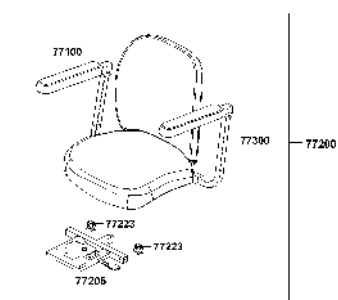

CONTENTS - FRAME GROUP

F01 Handle Steering

F02 Floor Panel

F03 Stem Steering

F04 Front Wheel

F05 Rear Wheel

F06 Seat

F07 Battery

F08 Body Cover

F09 Harness Wire