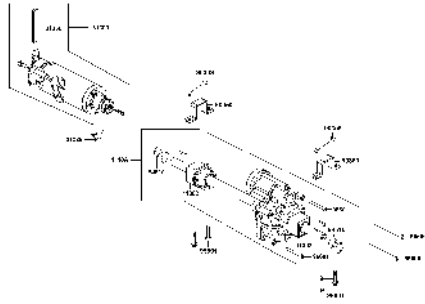

NO	MODEL			COLOR CHART OF EQ20CB(UK)			
	PHOTO NO			NO. 1			
	BASIC COLOR			Pearly White			
	CODE			Pearly White			
	PARTS NAME	PARTS NO.	VERSION	NH193PA			
1	CASE ASSY BATTERY	5032A-LHD7-900	5	N1R			
2	MAT FLOOR	64320-LHD7-900	5				
3	COVER FLOOR	64330-LHD7-900	5				
4	RR GRIP ASSY	8120A-LHD7-900	4				
5	BAND HARNESS WIRE	90656-KUDU-900	0				
6	COVER RR HANDLE	53206-LAE9-E00	9	NFP			
7	COVER RR HANDLE	53206-LHD7-910	4				
8	COVER.BATTERY	50326-LHD7-900	3	NVP			
9	OBSOLETE	53205-LAE9-E00	0				
10	FLOOR PANEL	64310-LHD7-900	9				
11	COVER BODY	83600-LHD7-900	6				
12	SEAT ASSY.	77200-LHD7-900	2				
13	SEAT ASSY	77200-LHD7-910	6				
14	SEAT ASSY.	77200-LHD7-930	8				
15	STRIPE METER	86407-LAE9-E00	2				
16	EMB MARK KYMCO	87206-LGE5-E00	1				
17	USE CAUTION	87501-LAE9-E00	3				
18	LABEL BATTERY	87508-LHD7-E00	2	T01			
19	MARK DRIVE CAUTION	87522-LHD7-E20	0				
20	MARK R DRIVE	87560-LAE9-E00	3				
21	MARK L DRIVE CAUTION	87660-LAE9-E00	3				
22	STRIPE B BODY COVER	86211-LDB4-900	5	T02			
DATE OF STARTING-SALES							
DATE OF END-SALES							

CONTENTS - ENGINE GROUP

E01 MOTOR ASSY