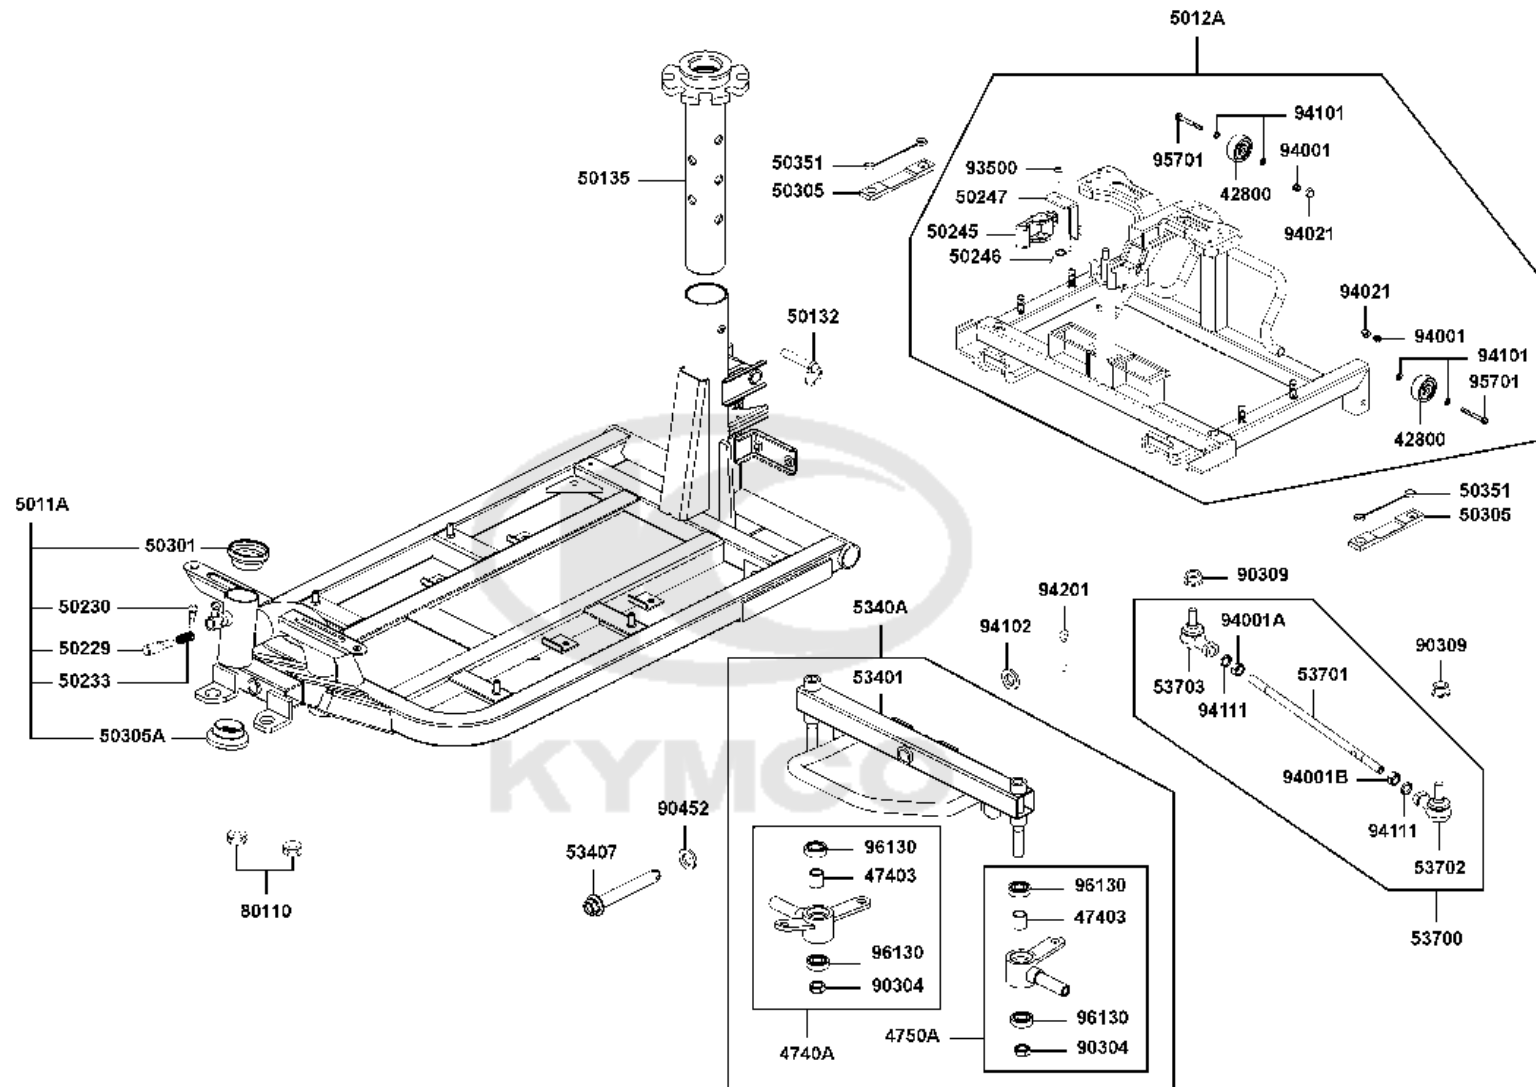

F10

Frame Body