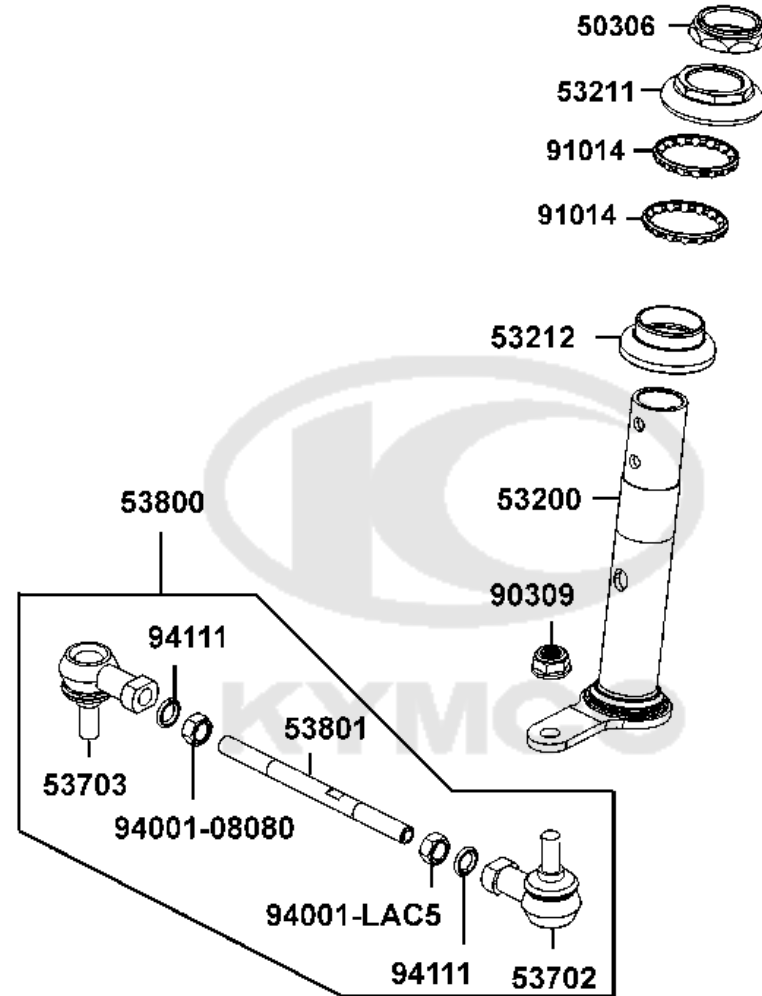

F01

Handle Steering

Sales mark	Ref no	Part no	Description	Reg description	Regd no	Ref Price	F01
**	53206	53206-LAE9-E00	COVER RR HANDLE **(0) C.2005.05.01	COVER RR HANDLE **(0) C.2005.05.01	1		
**	53206	53206-LHD7-910	COVER HANDLE RR	COVER HANDLE RR	1		
	90302	90302-LLB1-E00	BOLT WASHER 5*12 **(1) C.2005.06.28	BOLT WASHER 5*12 **(1) C.2005.06.28	1	0.68	
	93600	93600-02008-0A	SCREW FLAT 2.5*8	SCREW FLAT 2.5*8	2	3.25	
	93901	93901-32120	SCREW TAPPING 3*8 **(1) C.V.	SCREW TAPPING 3*8 **(1) C.V.	4	0.26	
	93903	93903-34380-G	SCREW TAPPING 4x12	SCREW TAPPING 4x12	1	3.25	
	94021	94021-06080-0S	NUT HEX CAP 6MM	NUT HEX CAP 6MM	1	0.25	
	94050	94050-06080-G	NUT FLANGE 6MM	NUT FLANGE 6MM	2	0.49	
	96700	96700-LDE5-900	SOCKET BOLT 6x28(K)	SOCKET BOLT 6x28(K)	2	0.71	

Sales mark	Ref no	Part no	Description	Reg description	Regd no	Ref Price	F03
	50306	50306-LHD7-900	LOCK NUT 1"	LOCK NUT 1"	1	5.20	
	53200	53200-LHD7-900	STEM COMP .STRG	STEM COMP .STRG	1	13.65	
	53211	53211-LHD7-900	TOP HEAD CONE 1"	TOP HEAD CONE 1"	1	3.25	
	53212	53212-LHD7-900	CROWN CONE 1"	CROWN CONE 1"	1	3.25	
	53702	53702-LAC5-900	BALL JOINT R	BALL JOINT R	1	6.50	
	53703	53703-LAC5-900	JOINT L BALL	JOINT L BALL	1	16.25	
	53800	53800-LHD7-900	ROD ASSY .STEERING	ROD ASSY .STEERING	1	11.70	
	53801	53801-LHD7-900	ROD .STEERING	ROD .STEERING	1	11.70	
	90309	90309-LDB4-90A	NUT U FLANGE 8MM	NUT U FLANGE 8MM	1	3.25	
	91014	91014-LHD7-900	BALL RETAINER 5/32"	BALL RETAINER 5/32"	2	3.25	
	94001-08080	94001-08080-0S	NUT HEX 8MM	NUT HEX 8MM	1	0.49	
	94001-LAC5	94001-LAC5-900	NUT HEX 8MM L	NUT HEX 8MM L	1	0.55	
	94111	94111-08800	WASHER SPRING 8MM	WASHER SPRING 8MM	4	0.33	