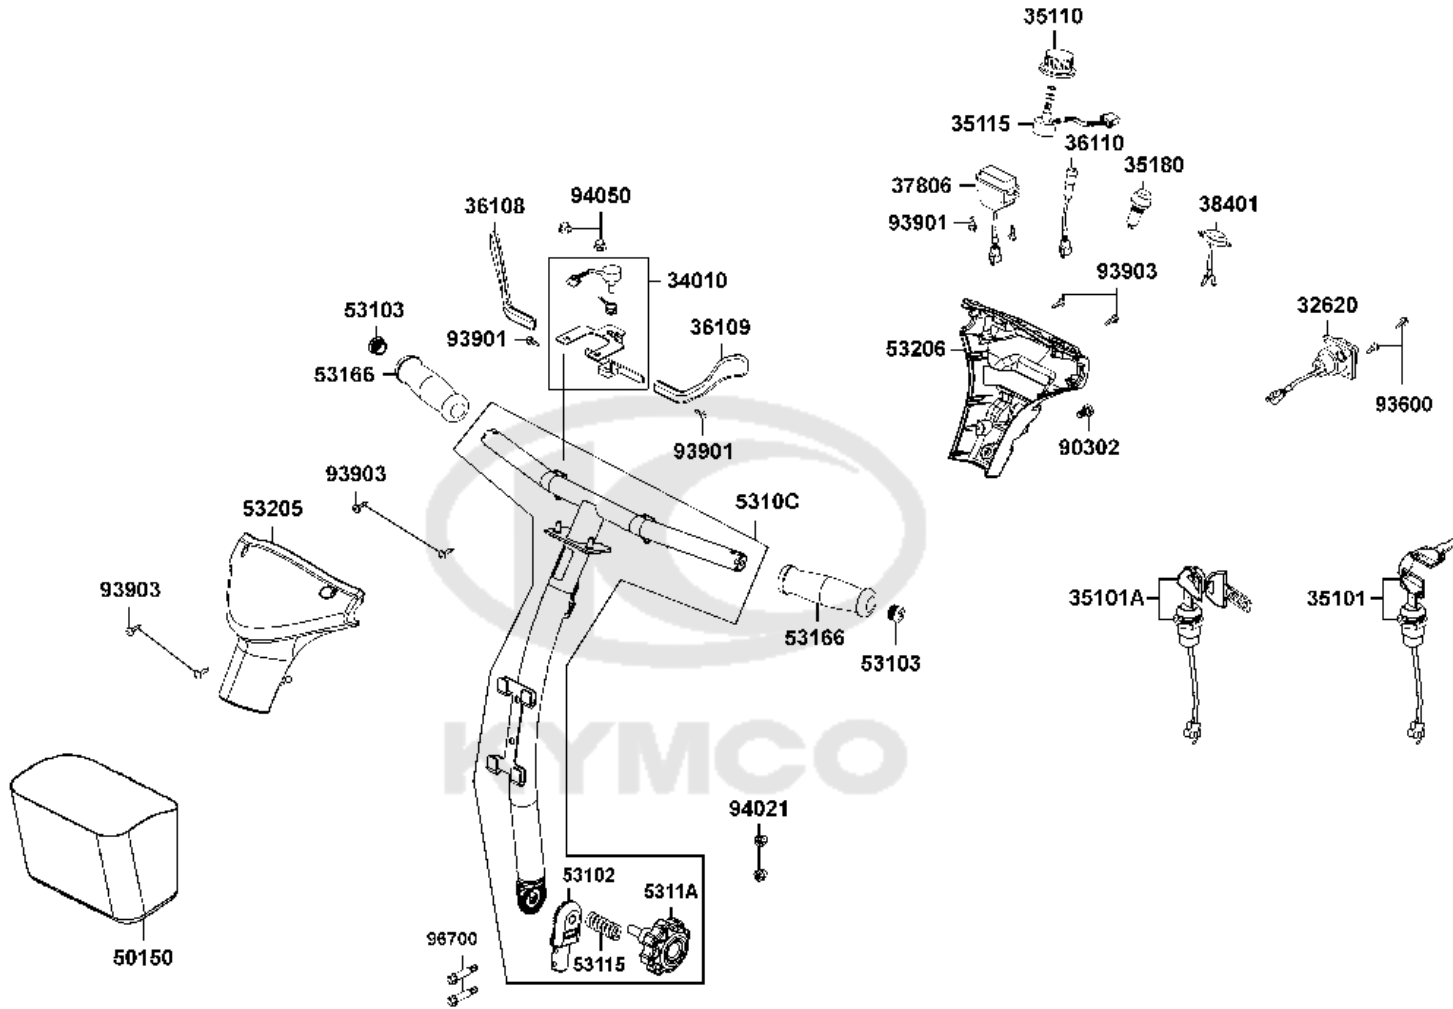

F01

Handle Steering