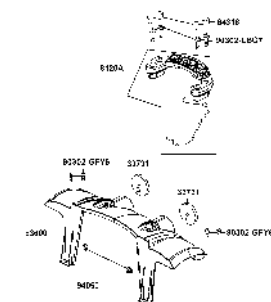

F08 Body Cover