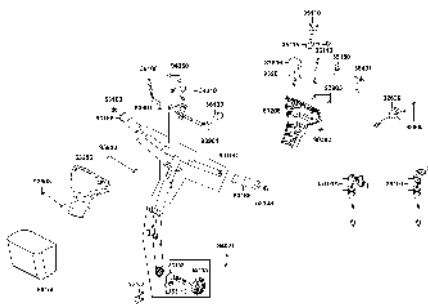

CONTENTS - FRAME GROUP

F01 Handle Steering