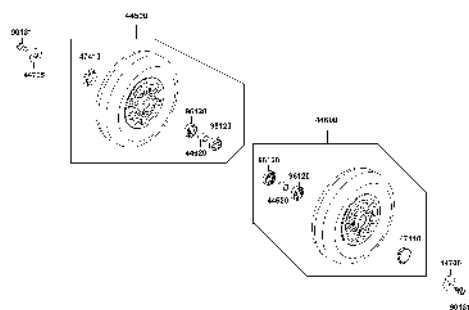

PARTS CATALOGUE

MOBILITY SCOOTER

EQ20CB(UK)

Mini E For U

Release Date : 2017/06/04
Print Date : 2019/11/01

ABOUT THIS PARTS LIST

- This parts list is compiled all service parts for model EQ20CB(UK).
- Any difference between color chart and motorcycle will be revised according to motorcycle.
- The Mark:
 1. Marking "***" must add color code in the end before ordering parts.
 2. Marking "#" are parts with modification, Please find the details from e-Parts system.
- When modification or additions to this parts list are made a revised edition at an appropriate time.

CONTENTS

● ABOUT THIS PARTS LIST	1
● COLOR CHART OF EQ20CB(UK)	3
● CONTENTS-ENGINE GROUP	4
● CONTENTS-FRAME GROUP	5
● ENGINE PARTS LIST	7
● FRAME PARTS LIST	9
● PART NO. INDEX	39

NO	MODEL			COLOR CHART OF EQ20CB(UK)			
	PHOTO NO			NO. 1			
	BASIC COLOR			Pearly White			
	CODE			Pearly White			
	PARTS NAME	PARTS NO.	VERSION	NH193PA			
1	CASE ASSY BATTERY	5032A-LHD7-900	5	N1R			
2	MAT FLOOR	64320-LHD7-900	5				
3	COVER FLOOR	64330-LHD7-900	5				
4	RR GRIP ASSY	8120A-LHD7-900	4				
5	BAND HARNESS WIRE	90656-KUDU-900	0				
6	COVER RR HANDLE	53206-LAE9-E00	9	NFP			
7	COVER RR HANDLE	53206-LHD7-910	4				
8	COVER.BATTERY	50326-LHD7-900	3	NVP			
9	OBSOLETE	53205-LAE9-E00	0				
10	FLOOR PANEL	64310-LHD7-900	9				
11	COVER BODY	83600-LHD7-900	6				
12	SEAT ASSY.	77200-LHD7-900	2				
13	SEAT ASSY	77200-LHD7-910	6				
14	SEAT ASSY.	77200-LHD7-930	8				
15	STRIPE METER	86407-LAE9-E00	2				
16	EMB MARK KYMCO	87206-LGE5-E00	1				
17	USE CAUTION	87501-LAE9-E00	3				
18	LABEL BATTERY	87508-LHD7-E00	2	T01			
19	MARK DRIVE CAUTION	87522-LHD7-E20	0				
20	MARK R DRIVE	87560-LAE9-E00	3				
21	MARK L DRIVE CAUTION	87660-LAE9-E00	3				
22	STRIPE B BODY COVER	86211-LDB4-900	5	T02			
DATE OF STARTING-SALES							
DATE OF END-SALES							

CONTENTS - ENGINE GROUP

E01 MOTOR ASSY

CONTENTS - FRAME GROUP

F01 Handle Steering

F02 Floor Panel

F03 Stem Steering

F04 Front Wheel

F05 Rear Wheel