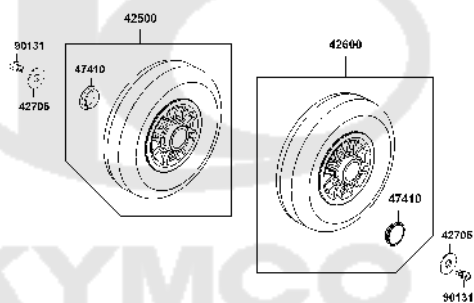

CONTENTS

● ABOUT THIS PARTS LIST	1
● COLOR CHART OF EQ20CB(UK)	3
● CONTENTS-ENGINE GROUP	4
● CONTENTS-FRAME GROUP	5
● ENGINE PARTS LIST	7
● FRAME PARTS LIST	9
● PART NO. INDEX	39

NO	MODEL			COLOR CHART OF EQ20CB(UK)			
	PHOTO NO			NO. 1			
	BASIC COLOR			Pearly White			
	CODE			Pearly White			
	PARTS NAME	PARTS NO.	VERSION	NH193PA			
1	CASE ASSY BATTERY	5032A-LHD7-900	5	N1R			
2	MAT FLOOR	64320-LHD7-900	5				
3	COVER FLOOR	64330-LHD7-900	5				
4	RR GRIP ASSY	8120A-LHD7-900	4				
5	BAND HARNESS WIRE	90656-KUDU-900	0				
6	COVER RR HANDLE	53206-LAE9-E00	9	NFP			
7	COVER RR HANDLE	53206-LHD7-910	4				
8	COVER.BATTERY	50326-LHD7-900	3	NVP			
9	OBSOLETE	53205-LAE9-E00	0				
10	FLOOR PANEL	64310-LHD7-900	9				
11	COVER BODY	83600-LHD7-900	6				
12	SEAT ASSY.	77200-LHD7-900	2				
13	SEAT ASSY	77200-LHD7-910	6				
14	SEAT ASSY.	77200-LHD7-930	8				
15	STRIPE METER	86407-LAE9-E00	2				
16	EMB MARK KYMCO	87206-LGE5-E00	1				
17	USE CAUTION	87501-LAE9-E00	3				
18	LABEL BATTERY	87508-LHD7-E00	2	T01			
19	MARK DRIVE CAUTION	87522-LHD7-E20	0				
20	MARK R DRIVE	87560-LAE9-E00	3				
21	MARK L DRIVE CAUTION	87660-LAE9-E00	3				
22	STRIPE B BODY COVER	86211-LDB4-900	5	T02			
DATE OF STARTING-SALES							
DATE OF END-SALES							

CONTENTS - ENGINE GROUP

E01 MOTOR ASSY

CONTENTS - FRAME GROUP

F01 Handle Steering

F02 Floor Panel

F03 Stem Steering

F04 Front Wheel

F05 Rear Wheel