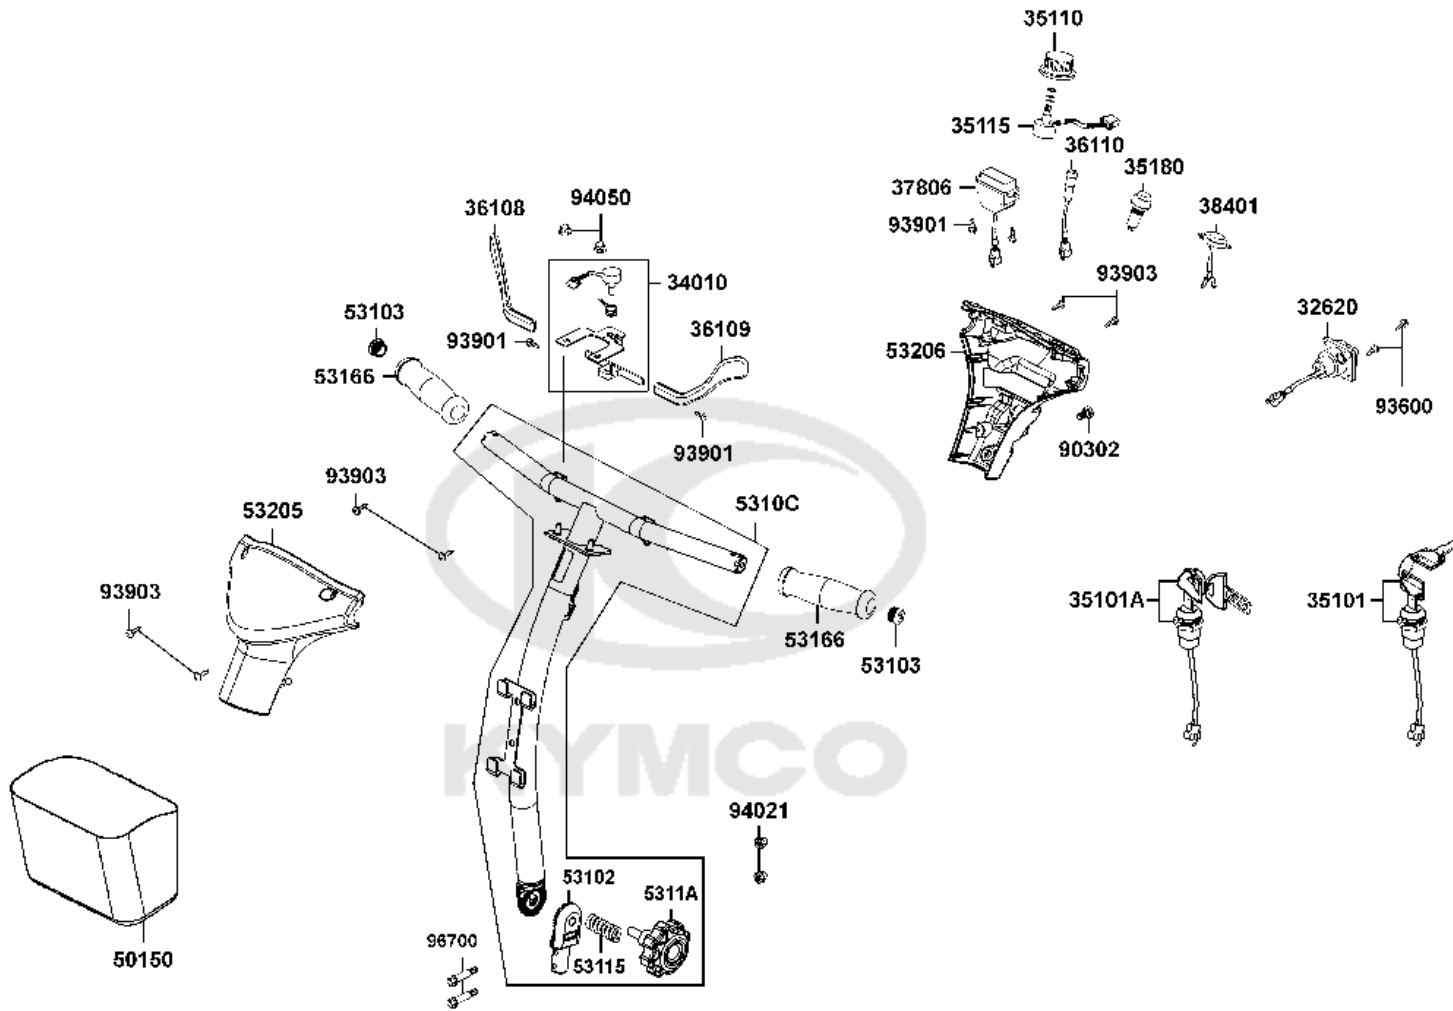

F01

Handle Steering