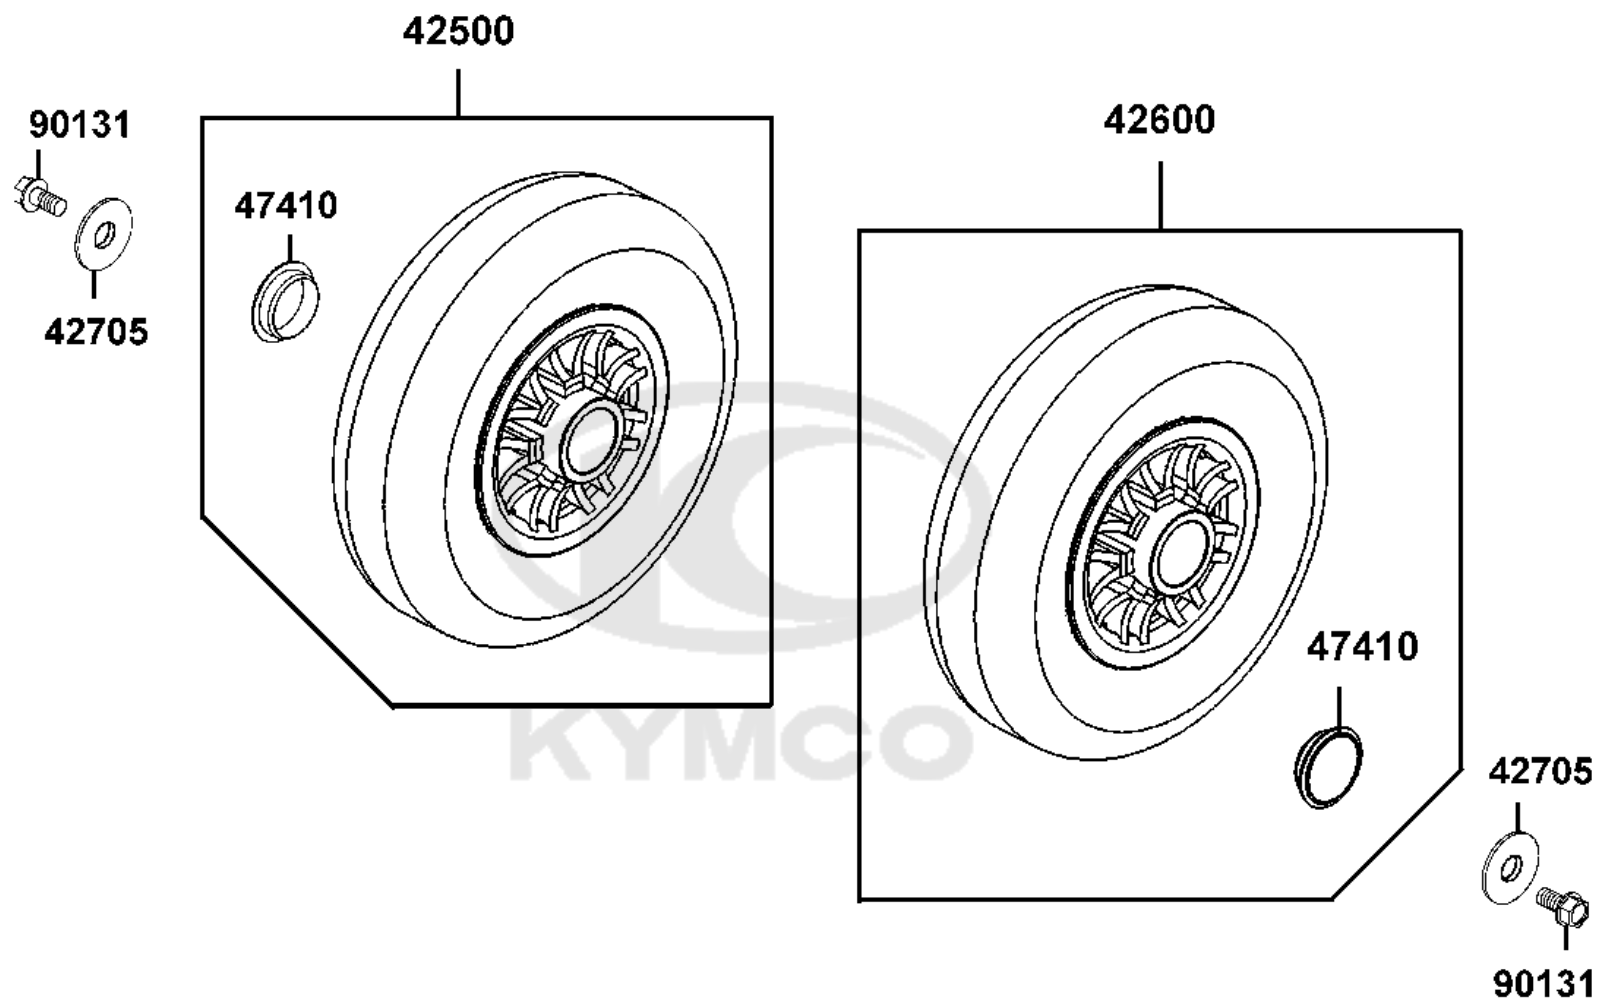

F05

Rear Wheel