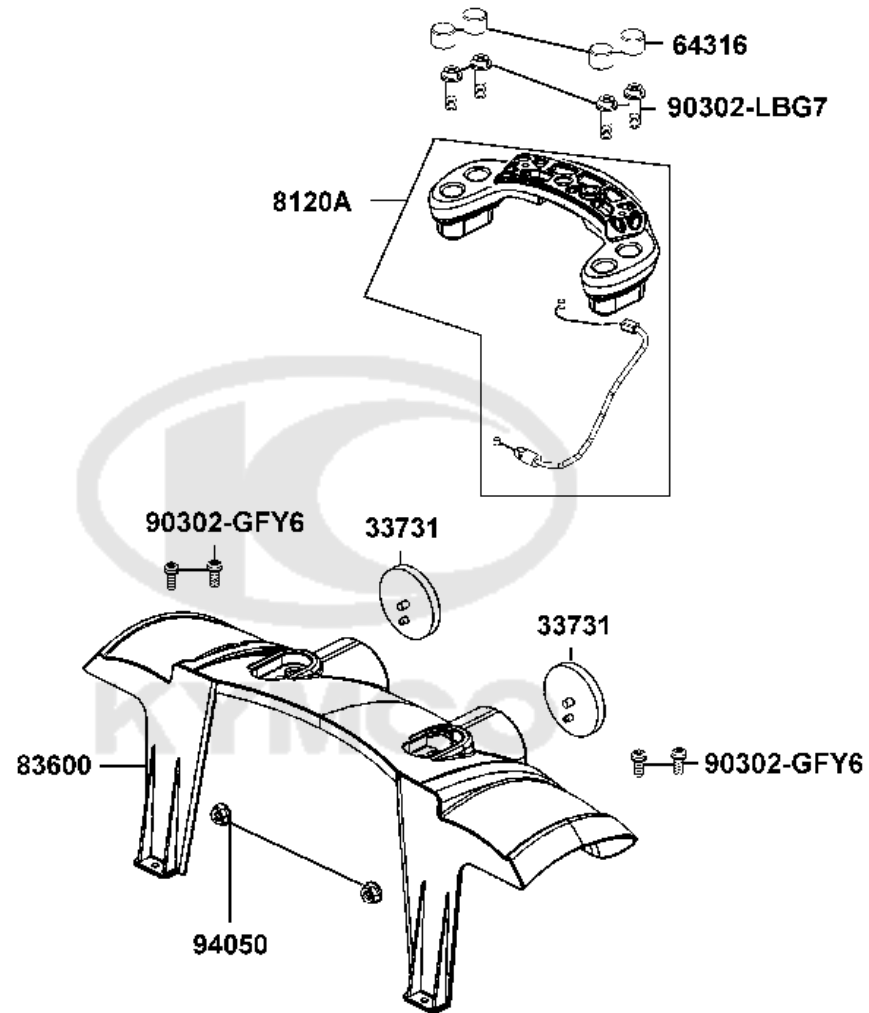

F08

Body Cover