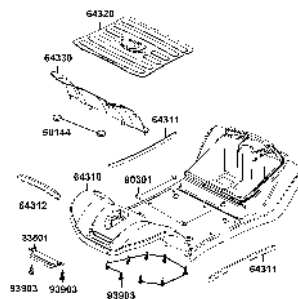

PARTS CATALOGUE

MOBILITY SCOOTER

EQ20CB(UK)

Mini E For U

Release Date : 2017/06/04
Print Date : 2019/11/01

ABOUT THIS PARTS LIST

- This parts list is compiled all service parts for model EQ20CB(UK).
- Any difference between color chart and motorcycle will be revised according to motorcycle.
- The Mark:
 1. Marking "***" must add color code in the end before ordering parts.
 2. Marking "#" are parts with modification, Please find the details from e-Parts system.
- When modification or additions to this parts list are made a revised edition at an appropriate time.

CONTENTS

● ABOUT THIS PARTS LIST	1
● COLOR CHART OF EQ20CB(UK)	3
● CONTENTS-ENGINE GROUP	4
● CONTENTS-FRAME GROUP	5
● ENGINE PARTS LIST	7
● FRAME PARTS LIST	9
● PART NO. INDEX	39

NO	MODEL			COLOR CHART OF EQ20CB(UK)			
	PHOTO NO			NO. 1			
	BASIC COLOR			Pearly White			
	CODE			Pearly White			
	PARTS NAME	PARTS NO.	VERSION	NH193PA			
1	CASE ASSY BATTERY	5032A-LHD7-900	5	N1R			
2	MAT FLOOR	64320-LHD7-900	5				
3	COVER FLOOR	64330-LHD7-900	5				
4	RR GRIP ASSY	8120A-LHD7-900	4				
5	BAND HARNESS WIRE	90656-KUDU-900	0				
6	COVER RR HANDLE	53206-LAE9-E00	9	NFP			
7	COVER RR HANDLE	53206-LHD7-910	4				
8	COVER.BATTERY	50326-LHD7-900	3	NVP			
9	OBSOLETE	53205-LAE9-E00	0				
10	FLOOR PANEL	64310-LHD7-900	9				
11	COVER BODY	83600-LHD7-900	6				
12	SEAT ASSY.	77200-LHD7-900	2				
13	SEAT ASSY	77200-LHD7-910	6				
14	SEAT ASSY.	77200-LHD7-930	8				
15	STRIPE METER	86407-LAE9-E00	2				
16	EMB MARK KYMCO	87206-LGE5-E00	1				
17	USE CAUTION	87501-LAE9-E00	3				
18	LABEL BATTERY	87508-LHD7-E00	2	T01			
19	MARK DRIVE CAUTION	87522-LHD7-E20	0				
20	MARK R DRIVE	87560-LAE9-E00	3				
21	MARK L DRIVE CAUTION	87660-LAE9-E00	3				
22	STRIPE B BODY COVER	86211-LDB4-900	5	T02			
DATE OF STARTING-SALES							
DATE OF END-SALES							

CONTENTS - ENGINE GROUP

E01 MOTOR ASSY

CONTENTS - FRAME GROUP

F01 Handle Steering

F02 Floor Panel

F03 Stem Steering

F04 Front Wheel

F05 Rear Wheel