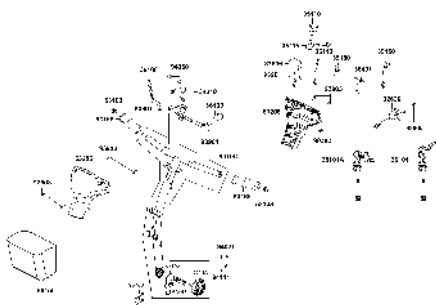

CONTENTS - FRAME GROUP

F01 Handle Steering