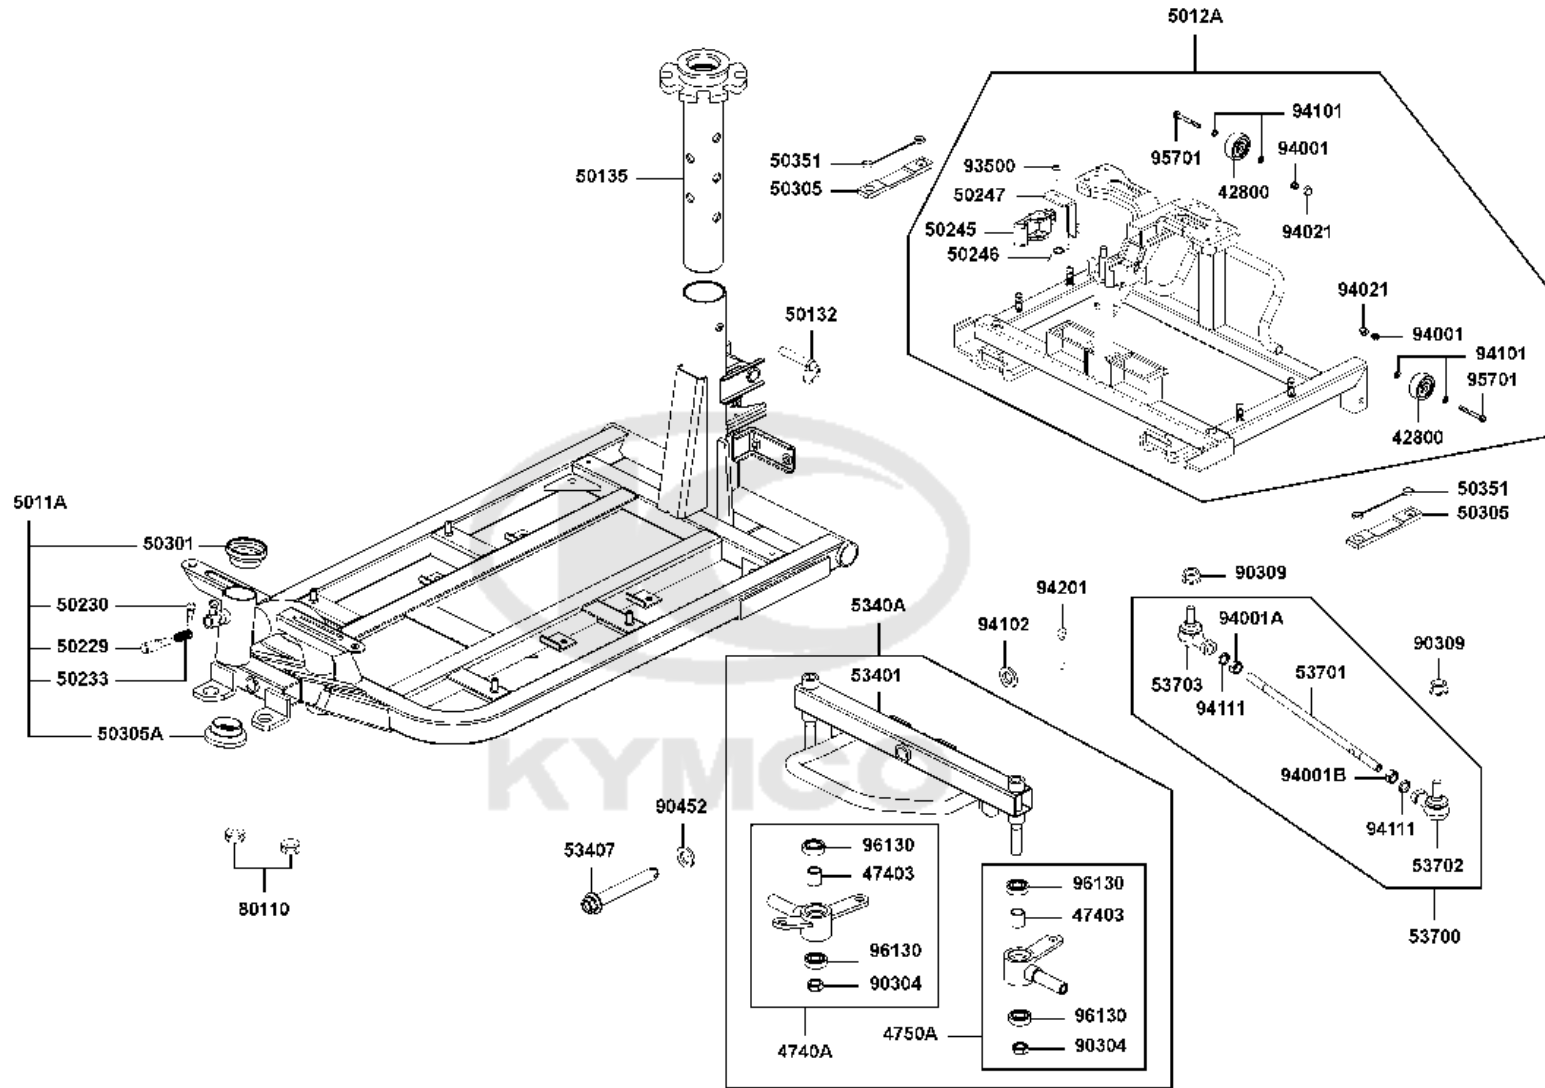

F10

Frame Body