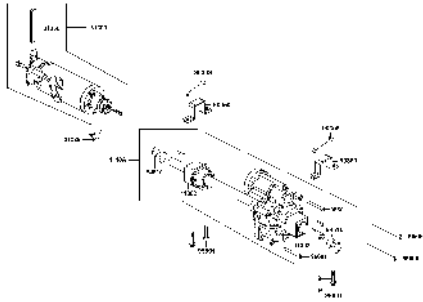

NO	MODEL			COLOR CHART OF EQ20CC(UK)			
	PHOTO NO			NO. 9	NO. 10	NO. 11	NO. 12
	BASIC COLOR			Dark Red	Flame Orange	Shining Orange	Golden
	CODE			Dark Red	Flame Orange	Shining Orange	Golden
	PARTS NAME	PARTS NO.	VERSION	RR132MA	YR177MA	YR177MA	YR378MA
1	OBSOLETE	53205-LAE9-E00	0	R7P	X4P	X2P	
2	FLOOR PANEL	64310-LHD7-900	9				
3	COVER BODY	83600-LHD7-900	6				
4	CASE ASSY BATTERY	5032A-LHD7-900	5	N1R	N8P	NFP	
5	MAT FLOOR	64320-LHD7-900	5				
6	COVER FLOOR	64330-LHD7-900	5				
7	RR GRIP ASSY	8120A-LHD7-900	4				
8	BAND HARNESS WIRE	90656-KUDU-900	0				
9	COVER.BATTERY	50326-LHD7-900	3				
10	COVER RR HANDLE	53206-LHD7-900	6				
11	SEAT ASSY.	77200-LHD7-930	8				
12	STRIPE METER	86407-LAE9-E00	2				
13	EMB MARK KYMCO	87206-LGE5-E00	1				
14	LABEL BATTERY	87508-LHD7-E00	2	T01	T02	T02	
15	MARK R DRIVE	87560-LAE9-E00	3				
16	MARK L DRIVE CAUTION	87660-LAE9-E00	3				
17	USE CAUTION	87501-LAE9-E00	3				
18	STRIPE B BODY COVER	86211-LDB4-900	5				
DATE OF STARTING-SALES							
DATE OF END-SALES							

CONTENTS - ENGINE GROUP

E01 MOTOR ASSY