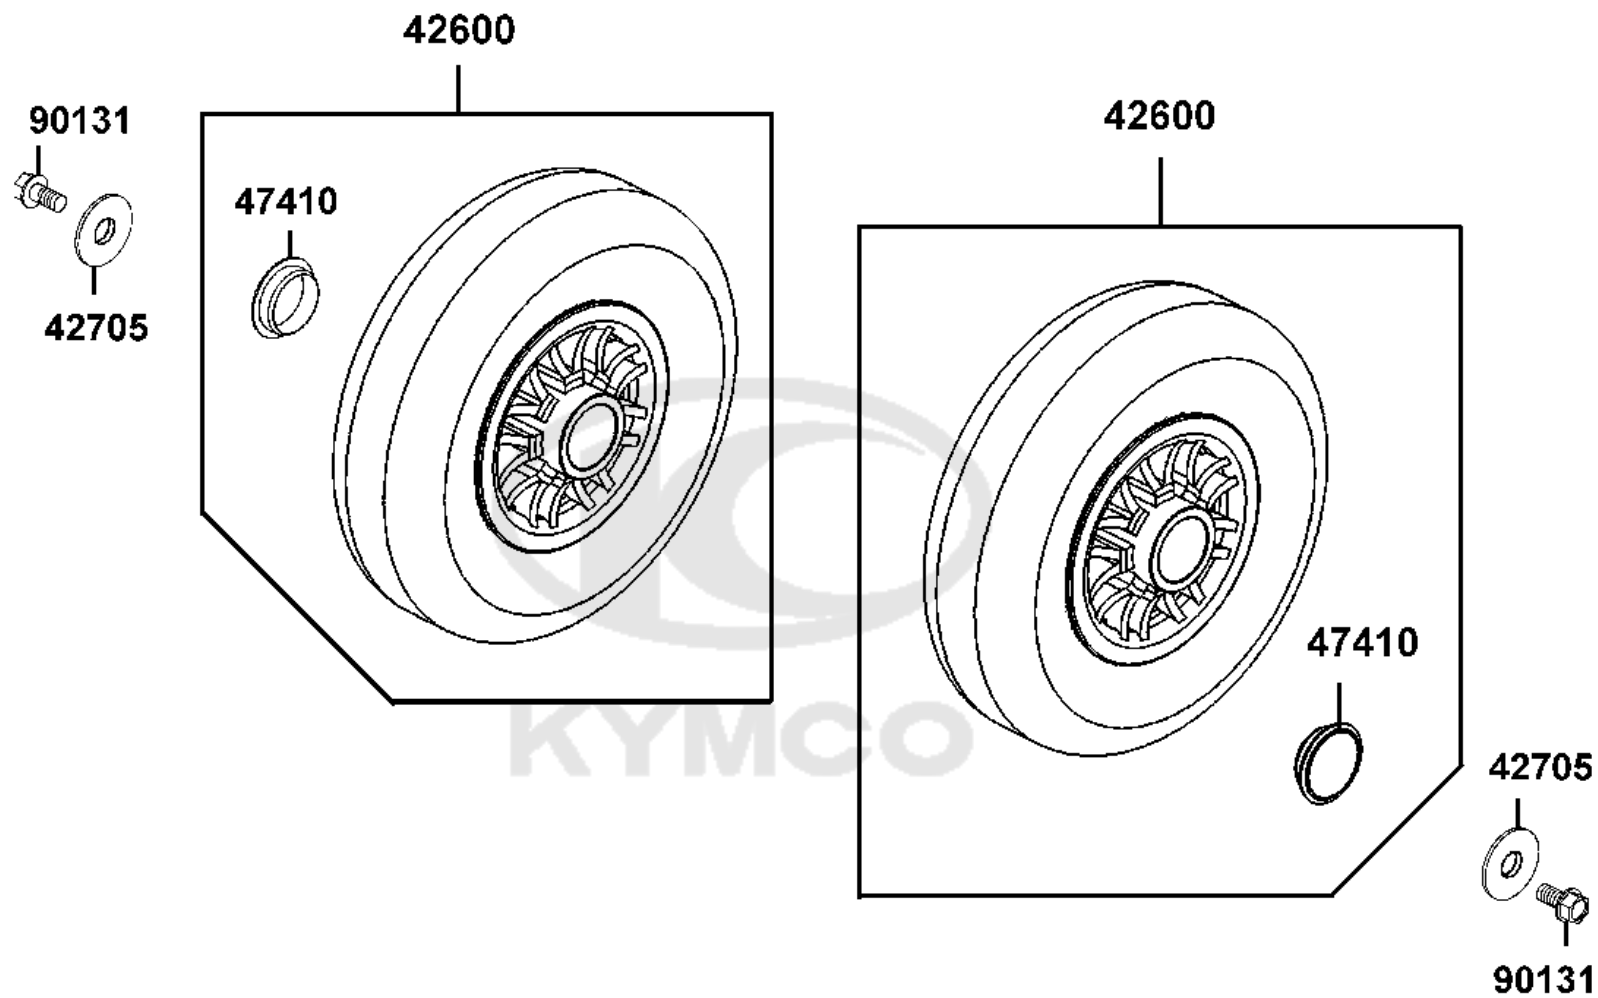

F05

Rear Wheel