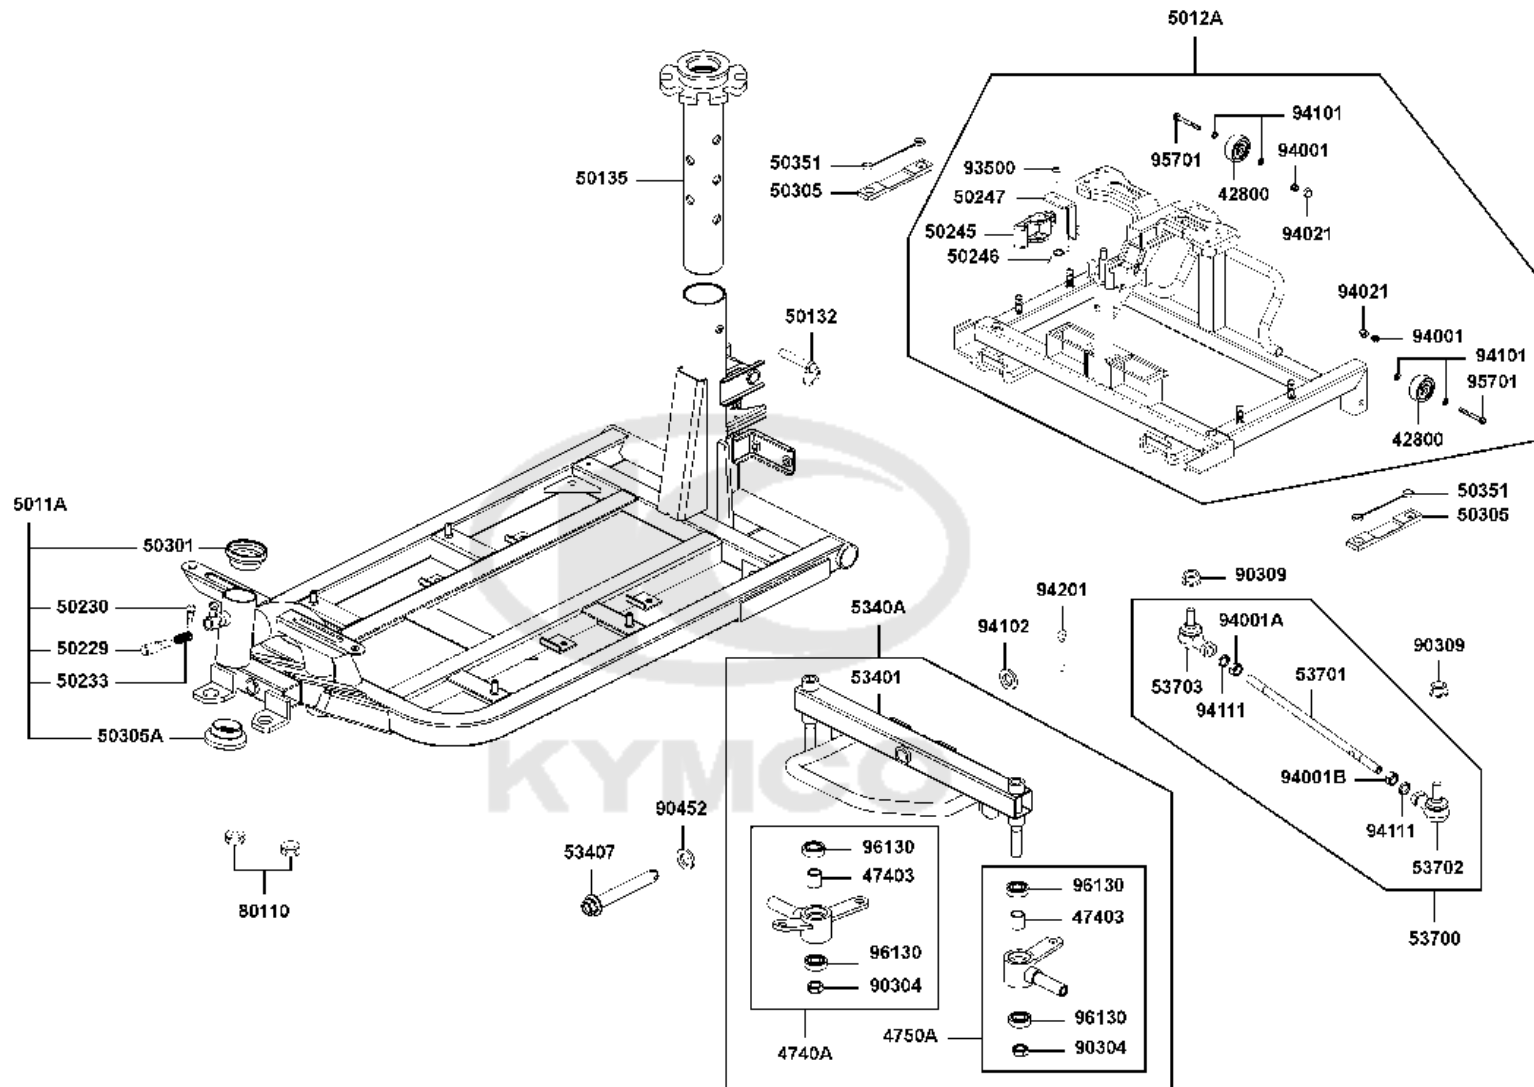

F10

Frame Body