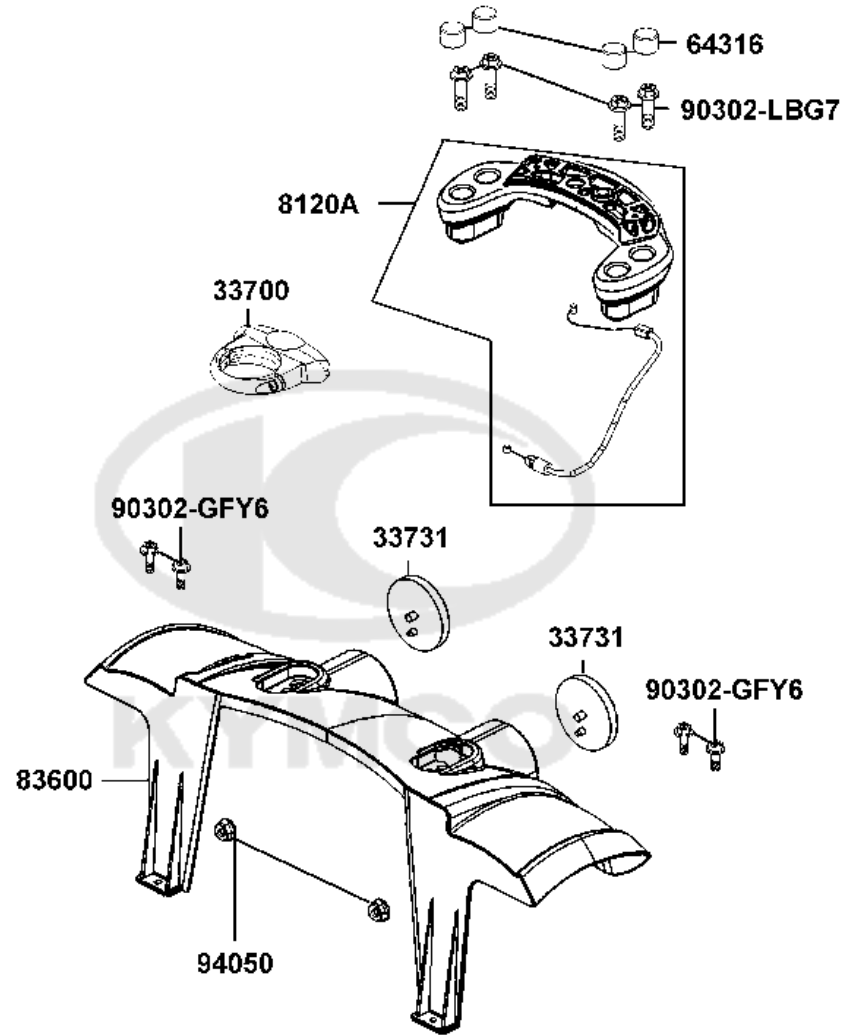

F06

Seat

Sales mark	Ref no	Part no	Description	Reg description	Regd no	Ref Price	F06
------------	--------	---------	-------------	-----------------	---------	-----------	------------

	77100	77100-ABA9-M30	ARM REST ASSY R/H ALT 77100-LHD7-	ARM REST ASSY R/H ALT 77100-LHD7-	1	31.20	
**	77200	77200-LHD7-930	SEAT ASSY- MINI RANGE- BLACK	SEAT ASSY- MINI RANGE- BLACK	1	120.00	
	77205	77205-LHD7-900	BASE ASSY SEAT	BASE ASSY SEAT	1	65.00	
	77223	77223-LCA1-305	BOLT LOCK ARM REST	BOLT LOCK ARM REST	2	3.25	
	77300	77300-ABA9-M30	ARM REST ASSY L/H ALT 77300-LHD7-	ARM REST ASSY L/H ALT 77300-LHD7-900	1	31.20	

F07

Battery

Sales mark	Ref no	Part no	Description	Reg description	Regd no	Ref Price	F07
	31500	31500-LHD7-900	ORDER 31500-BAT22	ORDER 31500-BAT22	2	43.00	
	32201	32201-LHD7-900	CONNECT CORD BATTERY	CONNECT CORD BATTERY	1	24.05	
	32610	32610-LAE9-E00	COUPLER M BATTERY	COUPLER M BATTERY	1	13.00	
	32620	32620-LAE9-E00	SOCKET CHARGER	SOCKET CHARGER	1	8.45	
**	50326	50326-LHD7-900	COVER,BATTERY	COVER,BATTERY	1	15.60	
	50329	50329-LDE4-E00	GRIP BATTERY COVER	GRIP BATTERY COVER	1	13.00	
**	5032A	5032A-LHD7-900	CASE ASSY BATTERY	CASE ASSY BATTERY	1	15.60	
	50331	50331-LCA1-E00	DUAL LOCK M	DUAL LOCK M	3	3.25	
	90302-GFY6	90302-GFY6-911	BOLT-WASH 5*12	BOLT-WASH 5*12	2	3.25	
	90302-LLB1	90302-LLB1-E00	BOLT WASHER 5*12 **(1) C.2005.06.28	BOLT WASHER 5*12 **(1) C.2005.06.28	6	0.68	
	90677	90677-LAC5-005	NUT CLIP 5MM (C) ALT 90677-GAR1-	NUT CLIP 5MM (C) ALT 90677-GAR1-004	6	3.25	
	93600	93600-02008-0HG	SCREW FLAT 2.5*8	SCREW FLAT 2.5*8	2	3.25	
	93903	93903-34380-G	SCREW TAPPING 4x12	SCREW TAPPING 4x12	1	3.25	
	98200	98200-34000	BLADE FUSE 40A	BLADE FUSE 40A	1	1.27	