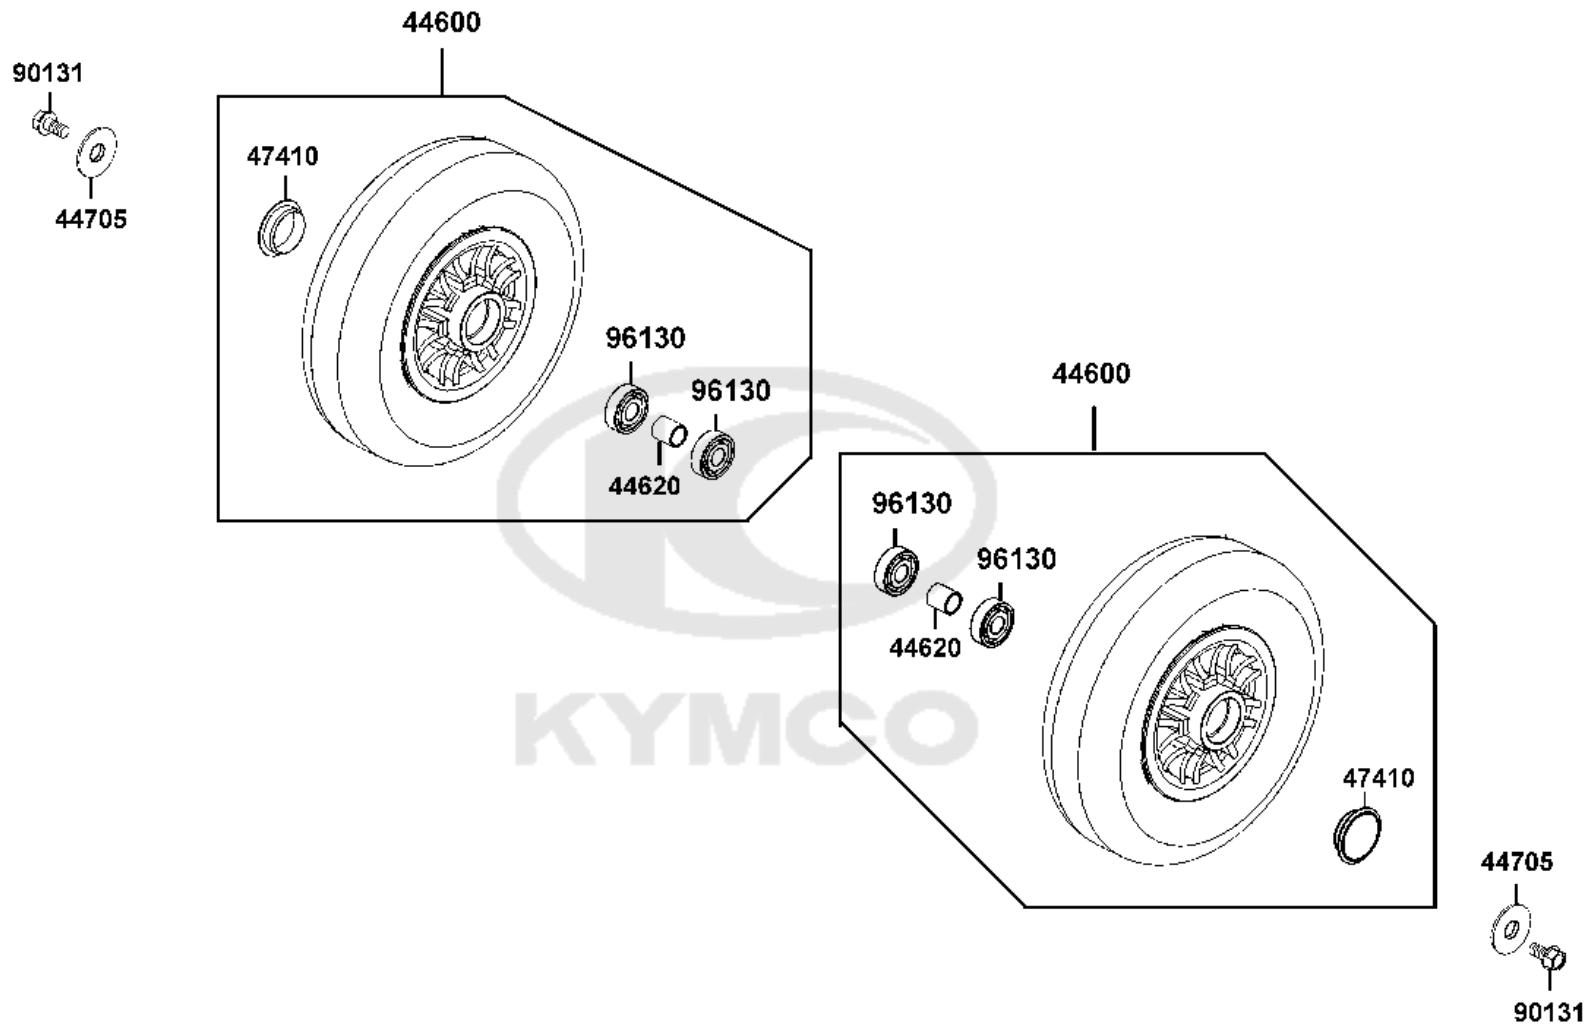

F04

Front Wheel