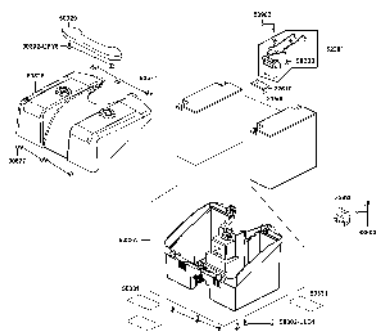

F07 Battery