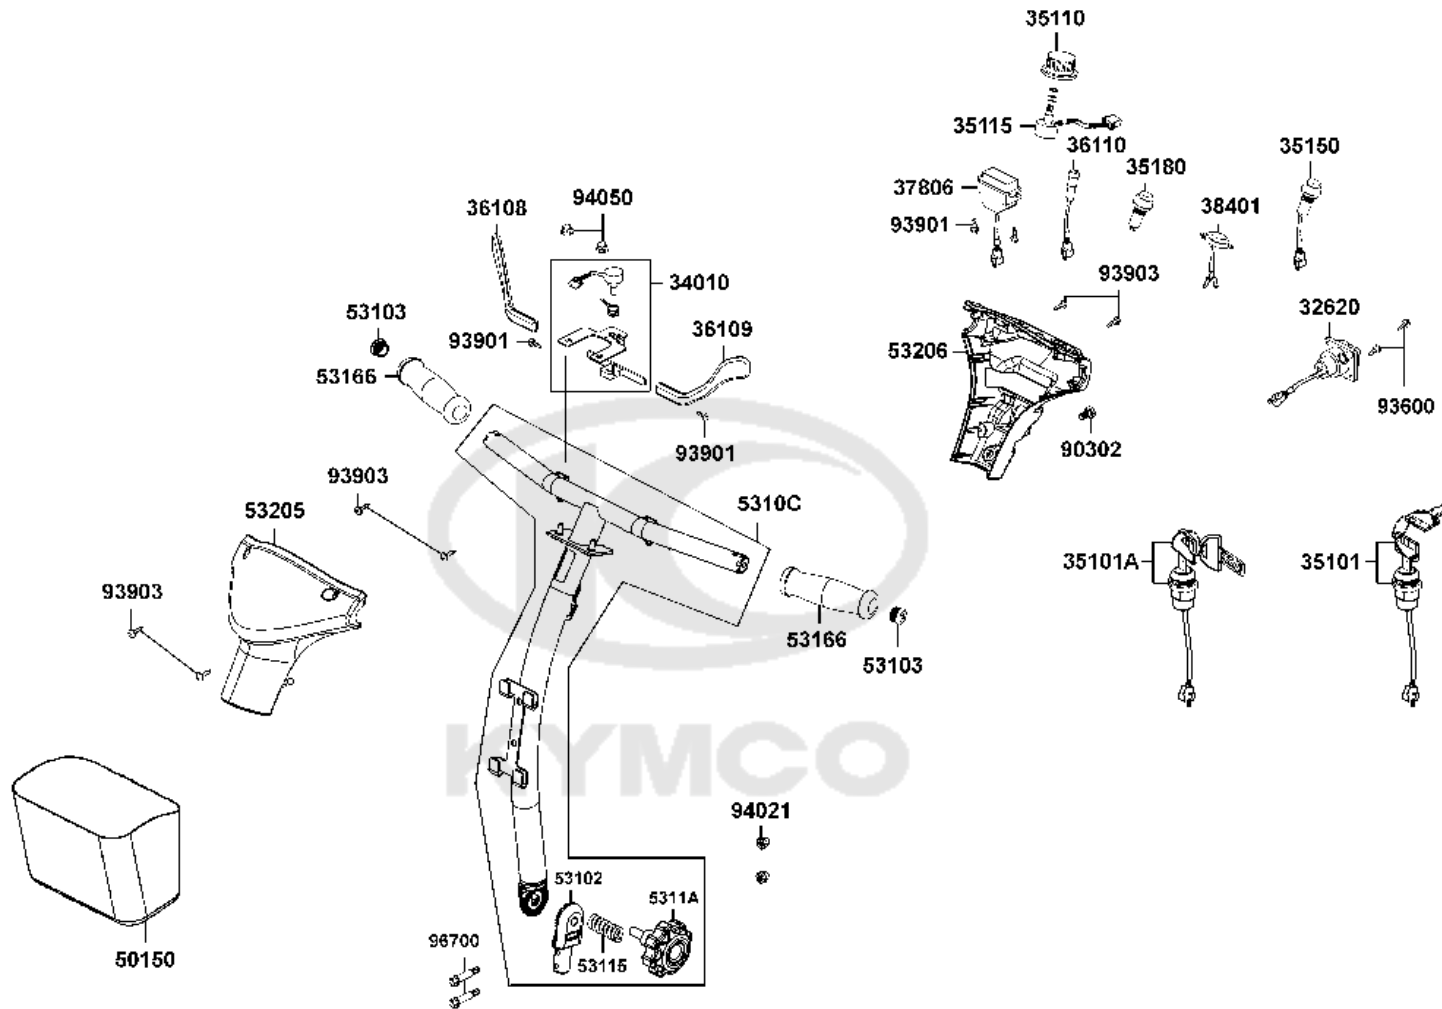

F01

Handle Steering