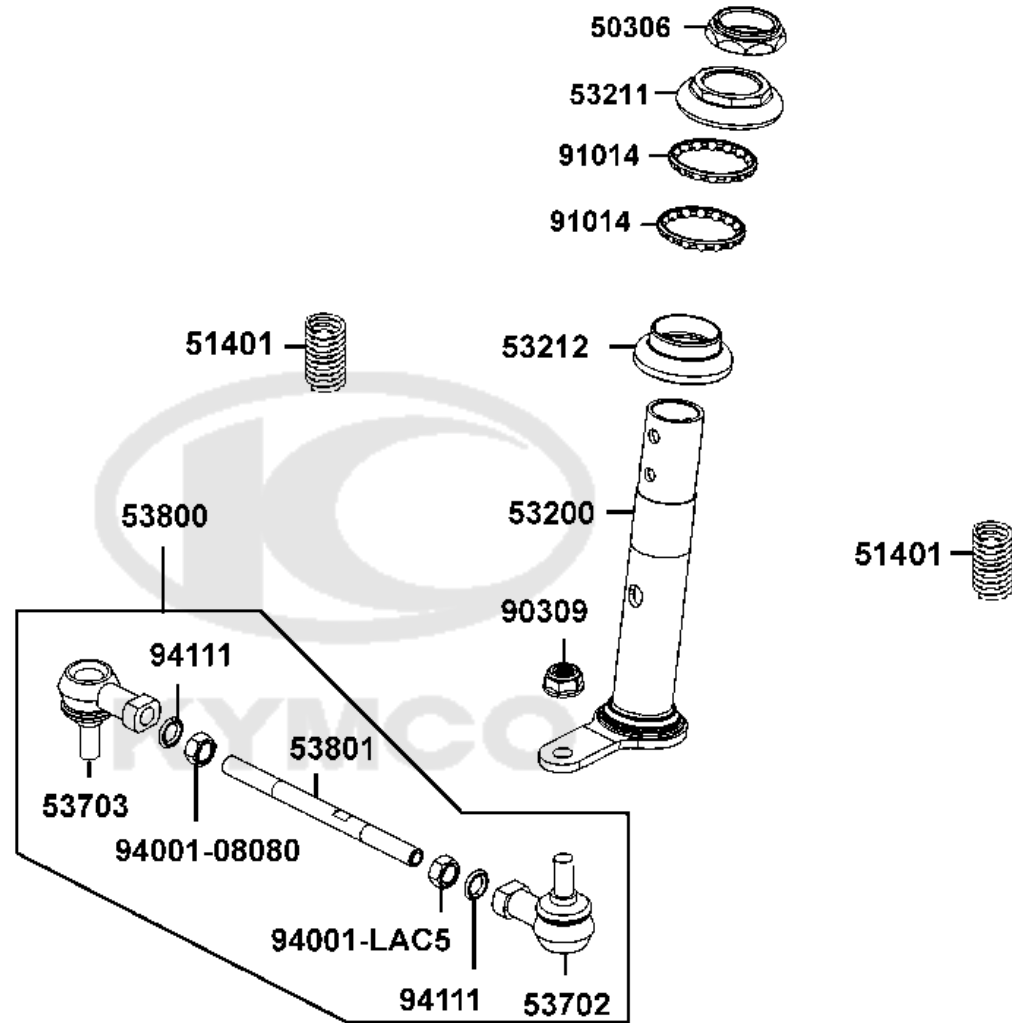

F01

Handle Steering

Sales mark	Ref no	Part no	Description	Reg description	Regd no	Ref Price	F01
**	53205	53205-LAE9-E00	FRONT TILLER COVER- MINI RANGE-	FRONT TILLER COVER- MINI RANGE-	1	16.25	
**	53206	53206-LHD7-900	COVER RR HANDLE ALT 53206-LHD7-	COVER RR HANDLE ALT 53206-LHD7-900-	1	18.20	
	90302	90302-LLB1-E00	BOLT WASHER 5*12 **(1) C.2005.06.28	BOLT WASHER 5*12 **(1) C.2005.06.28	1	0.68	
	93600	93600-02008-0HG	SCREW FLAT 2.5*8	SCREW FLAT 2.5*8	2	3.25	
	93901	93901-32120-G	SCREW TAPPING 3*8	SCREW TAPPING 3*8	1	3.25	
	93903	93903-34380-G	SCREW TAPPING 4x12	SCREW TAPPING 4x12	1	3.25	
	94021	94021-06080-0SG	NUT HEX CAP 6MM	NUT HEX CAP 6MM	2	3.25	
	94050	94050-06080-G	NUT FLANGE 6MM	NUT FLANGE 6MM	2	0.49	
	96700	96700-LDE5-900	SOCKET BOLT 6x28(K)	SOCKET BOLT 6x28(K)	2	0.71	

Sales mark	Ref no	Part no	Description	Reg description	Regd no	Ref Price	F03
	50306	50306-LHD7-900	LOCK NUT 1"	LOCK NUT 1"	1	5.20	
	51401	51401-AEF1-E00	SPRING FR	SPRING FR	1	6.50	
	53200	53200-LHD7-900	STEM COMP .STRG	STEM COMP .STRG	1	13.65	
	53211	53211-LHD7-900	TOP HEAD CONE 1"	TOP HEAD CONE 1"	1	3.25	
	53212	53212-LHD7-900	CROWN CONE 1"	CROWN CONE 1"	1	3.25	
	53702	53702-LAC5-900	BALL JOINT R	BALL JOINT R	1	6.50	
	53703	53703-LAC5-900	JOINT L BALL	JOINT L BALL	1	16.25	
	53800	53800-LHD7-900	ROD ASSY .STEERING	ROD ASSY .STEERING	1	11.70	
	53801	53801-LHD7-900	ROD .STEERING	ROD .STEERING	1	11.70	
	90309	90309-LDB4-90A	NUT U FLANGE 8MM	NUT U FLANGE 8MM	1	3.25	
	91014	91014-LHD7-900	BALL RETAINER 5/32"	BALL RETAINER 5/32"	2	3.25	
	94001-08080	94001-08080-0S	NUT HEX 8MM	NUT HEX 8MM	1	0.49	
	94001-LAC5	94001-LAC5-900	NUT HEX 8MM L	NUT HEX 8MM L	1	0.55	
	94111	94111-08800	WASHER SPRING 8MM	WASHER SPRING 8MM	4	0.33	