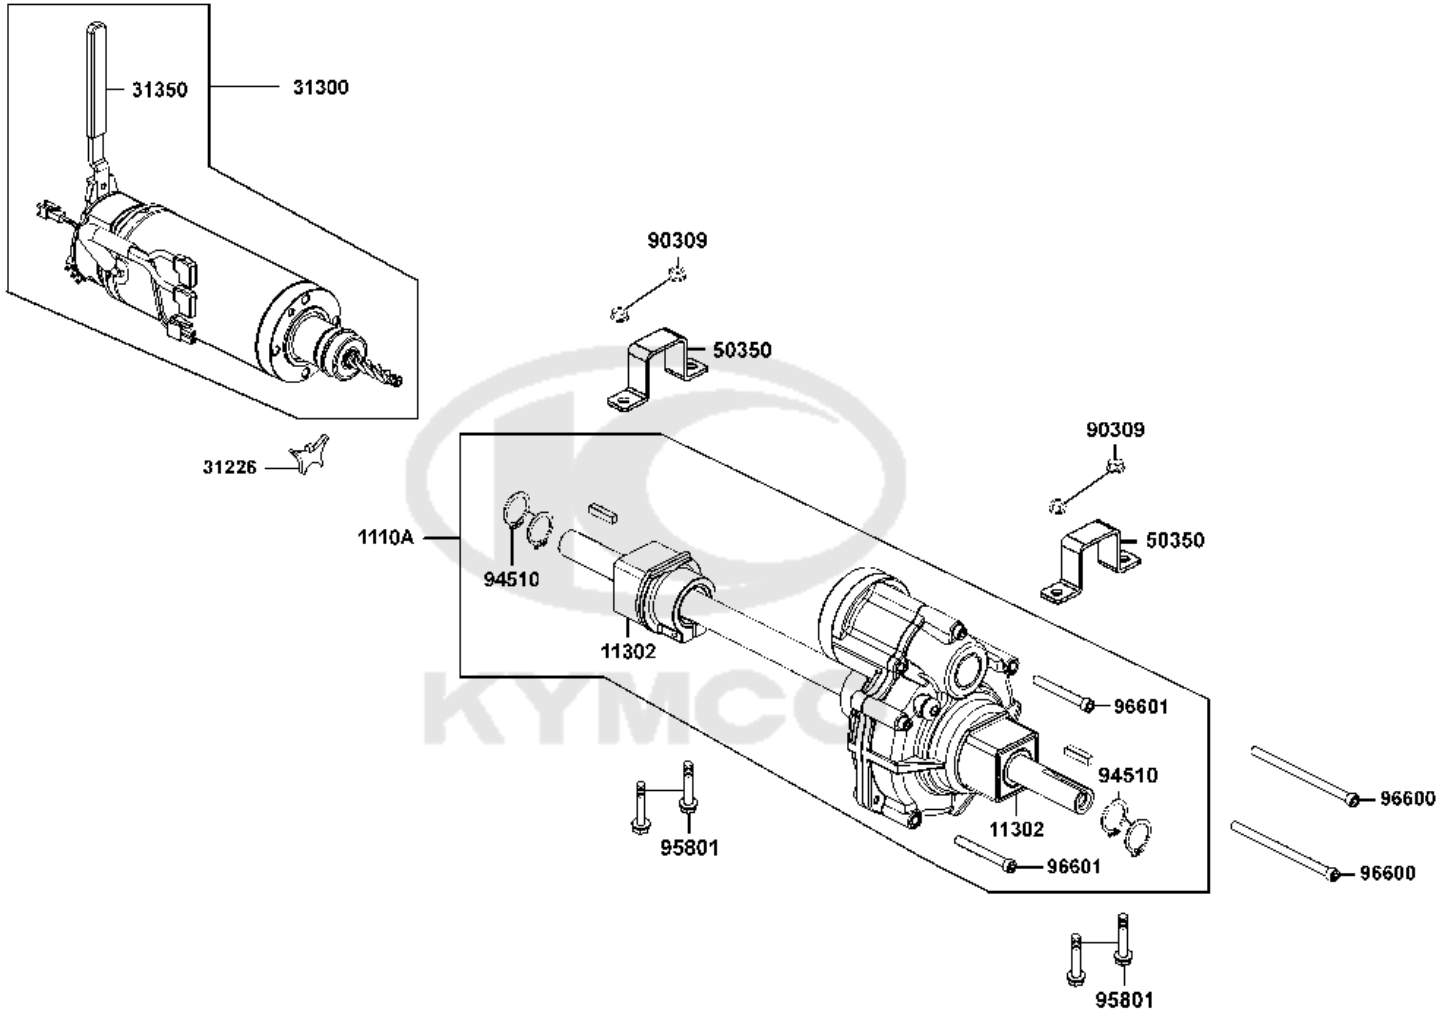

E01

MOTOR ASSY