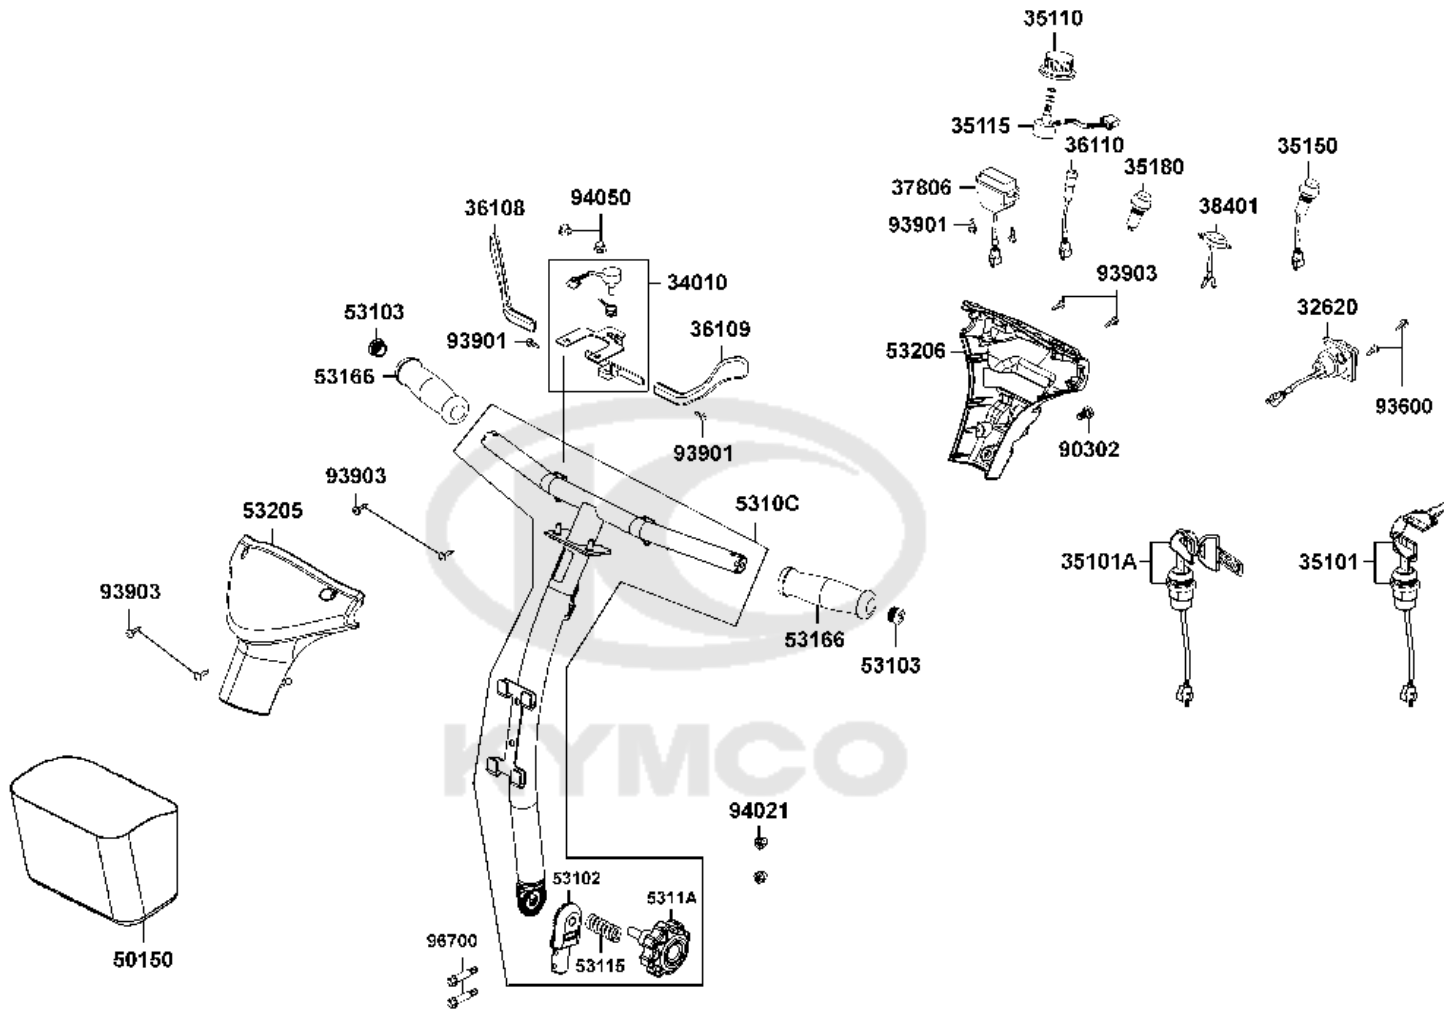

F01

Handle Steering