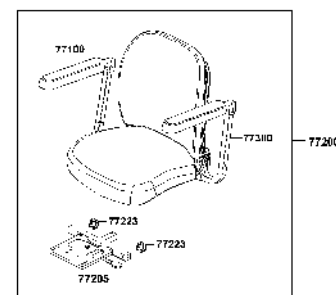

CONTENTS - FRAME GROUP

F01 Handle Steering

F02 Floor Panel

F03 Stem Steering

F04 Front Wheel

F05 Rear Wheel

F06 Seat

F07 Battery

F08 Body Cover

F09 Harness Wire