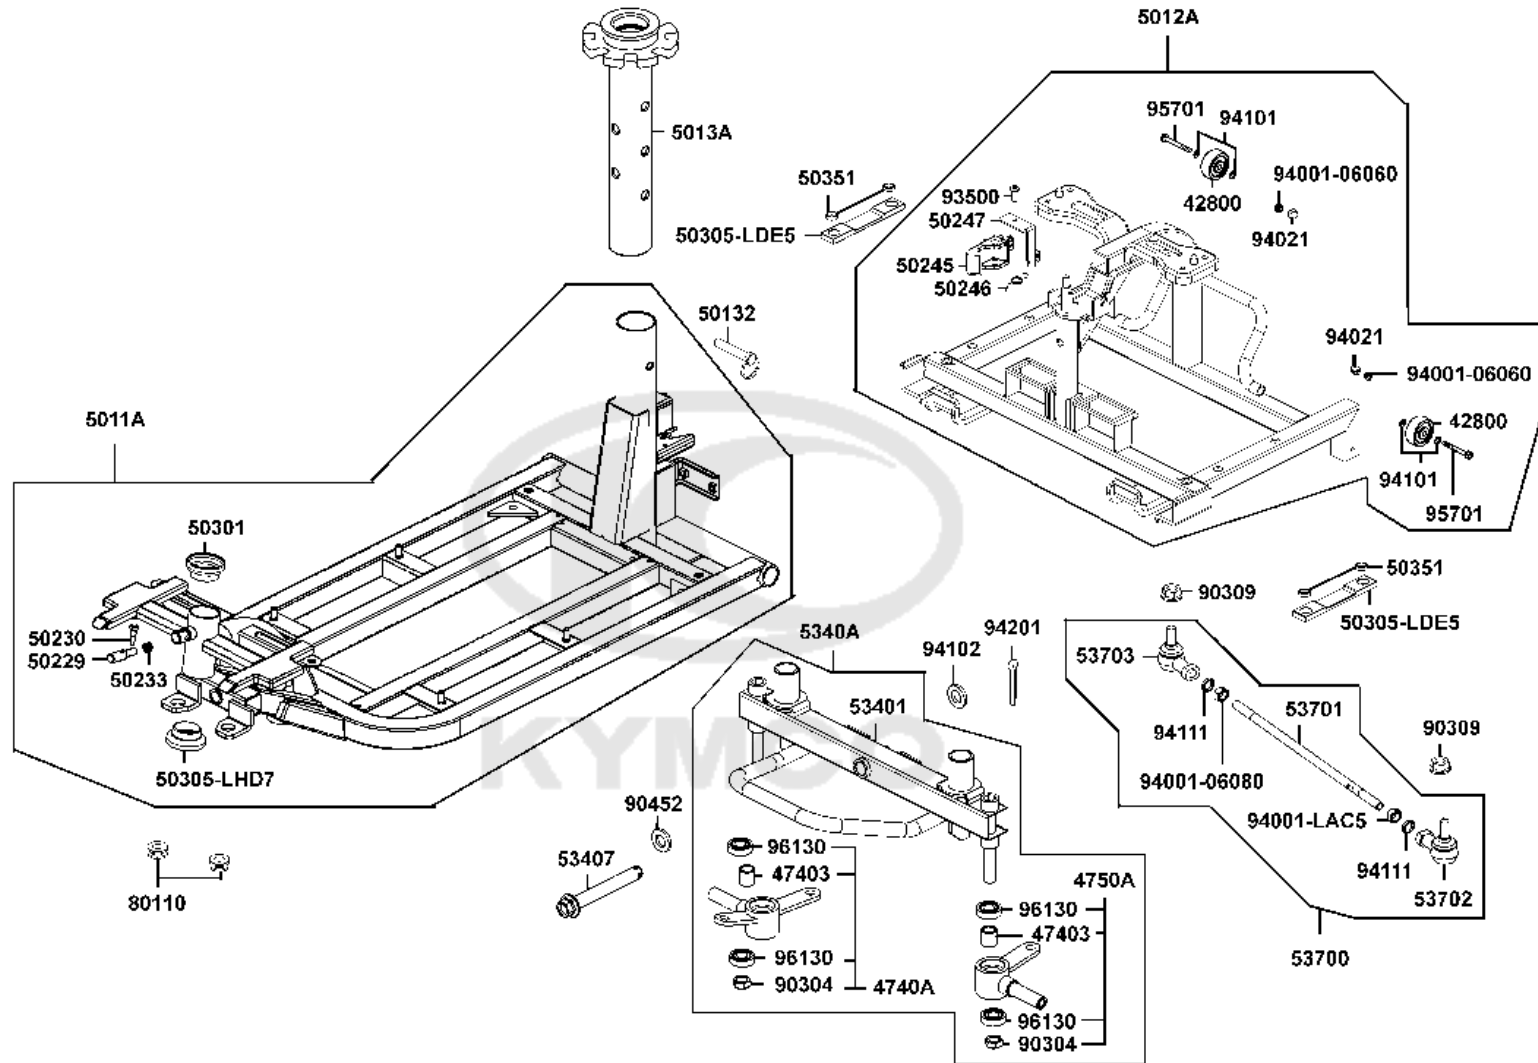

F10

Frame Body