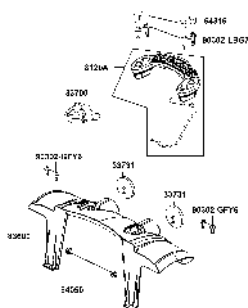

F08 Body Cover