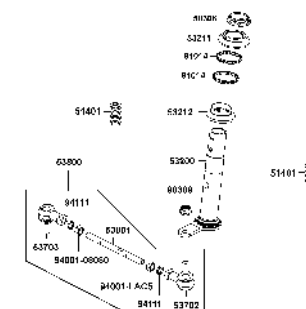

PARTS CATALOGUE

MOBILITY SCOOTER

EQ20CG(UK)

Mini S ForU

Release Date : 2017/01/12
Print Date : 2019/11/01

ABOUT THIS PARTS LIST

- This parts list is compiled all service parts for model EQ20CG(UK).
- Any difference between color chart and motorcycle will be revised according to motorcycle.
- The Mark:
 1. Marking "***" must add color code in the end before ordering parts.
 2. Marking "#" are parts with modification, Please find the details from e-Parts system.
- When modification or additions to this parts list are made a revised edition at an appropriate time.

CONTENTS

● ABOUT THIS PARTS LIST	1
● COLOR CHART OF EQ20CG(UK)	3
● CONTENTS-ENGINE GROUP	5
● CONTENTS-FRAME GROUP	6
● ENGINE PARTS LIST	8
● FRAME PARTS LIST	10
● PART NO. INDEX	40

NO	MODEL			COLOR CHART OF EQ20CG(UK)				
	PHOTO NO			NO. 1	NO. 2	NO. 3	NO. 4	
	BASIC COLOR			Bright Blue	Deep Brown	Black	Brown Crystal	
	CODE			Bright Blue	Deep Brown	Black	Brown Crystal	
	PARTS NAME	PARTS NO.	VERSION	PB107MA	RR357MA	NH001SA	YR167MA	
1	OBSOLETE	53205-LAE9-E00	0	BAP	ENP	N1P	YZP	
2	FLOOR PANEL	64310-LHD7-900	9					
3	COVER BODY	83600-LHD7-900	6					
4	CASE ASSY BATTERY	5032A-LHD7-900	5					
5	MAT FLOOR	64320-LHD7-900	5					
6	COVER FLOOR	64330-LHD7-900	5					N1R
7	RR GRIP ASSY	8120A-LHD7-900	4					
8	BAND HARNESS WIRE	90656-KUDU-900	0					
9	COVER.BATTERY	50326-LHD7-900	3					N8P
10	COVER RR HANDLE	53206-LHD7-900	6					NFP
11	SEAT ASSY.	77200-LHD7-930	8					
12	STRIPE METER	86407-LAE9-E00	2					
13	EMB MARK KYMCO	87206-LGE5-E00	1					
14	USE CAUTION	87501-LAE9-E00	3	T01				
15	LABEL BATTERY	87508-LHD7-E00	2					
16	MARK R DRIVE	87560-LAE9-E00	3					
17	MARK L DRIVE CAUTION	87660-LAE9-E00	3					
18	STRIPE B BODY COVER	86211-LDB4-900	5	T02				
DATE OF STARTING-SALES								
DATE OF END-SALES								

CONTENTS - ENGINE GROUP

E01 MOTOR ASSY

CONTENTS - FRAME GROUP

F01 Handle Steering

F02 Floor Panel

F03 Stem Steering

F04 Front Wheel

F05 Rear Wheel