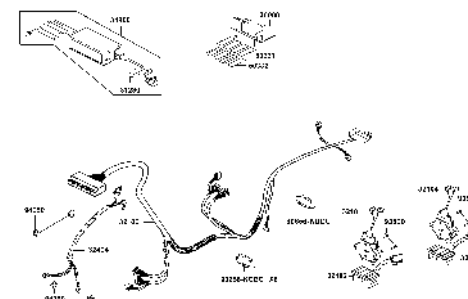

F09 Harness Wire