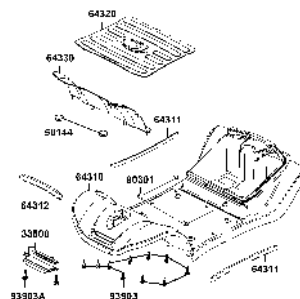

PARTS CATALOGUE

MOBILITY SCOOTER

EQ20CG(UK)

Mini S ForU

Release Date : 2017/01/12
Print Date : 2019/11/01

ABOUT THIS PARTS LIST

- This parts list is compiled all service parts for model EQ20CG(UK).
- Any difference between color chart and motorcycle will be revised according to motorcycle.
- The Mark:
 1. Marking "***" must add color code in the end before ordering parts.
 2. Marking "#" are parts with modification, Please find the details from e-Parts system.
- When modification or additions to this parts list are made a revised edition at an appropriate time.

CONTENTS

● ABOUT THIS PARTS LIST	1
● COLOR CHART OF EQ20CG(UK)	3
● CONTENTS-ENGINE GROUP	5
● CONTENTS-FRAME GROUP	6
● ENGINE PARTS LIST	8
● FRAME PARTS LIST	10
● PART NO. INDEX	40

NO	MODEL			COLOR CHART OF EQ20CG(UK)				
	PHOTO NO			NO. 1	NO. 2	NO. 3	NO. 4	
	BASIC COLOR			Bright Blue	Deep Brown	Black	Brown Crystal	
	CODE			Bright Blue	Deep Brown	Black	Brown Crystal	
	PARTS NAME	PARTS NO.	VERSION	PB107MA	RR357MA	NH001SA	YR167MA	
1	OBSOLETE	53205-LAE9-E00	0	BAP	ENP	N1P	YZP	
2	FLOOR PANEL	64310-LHD7-900	9					
3	COVER BODY	83600-LHD7-900	6					
4	CASE ASSY BATTERY	5032A-LHD7-900	5					
5	MAT FLOOR	64320-LHD7-900	5					
6	COVER FLOOR	64330-LHD7-900	5					N1R
7	RR GRIP ASSY	8120A-LHD7-900	4					
8	BAND HARNESS WIRE	90656-KUDU-900	0					
9	COVER.BATTERY	50326-LHD7-900	3					N8P
10	COVER RR HANDLE	53206-LHD7-900	6					NFP
11	SEAT ASSY.	77200-LHD7-930	8					
12	STRIPE METER	86407-LAE9-E00	2					
13	EMB MARK KYMCO	87206-LGE5-E00	1					
14	USE CAUTION	87501-LAE9-E00	3	T01				
15	LABEL BATTERY	87508-LHD7-E00	2					
16	MARK R DRIVE	87560-LAE9-E00	3					
17	MARK L DRIVE CAUTION	87660-LAE9-E00	3					
18	STRIPE B BODY COVER	86211-LDB4-900	5	T02				
DATE OF STARTING-SALES								
DATE OF END-SALES								

CONTENTS - ENGINE GROUP

E01 MOTOR ASSY

CONTENTS - FRAME GROUP

F01 Handle Steering

F02 Floor Panel

F03 Stem Steering

F04 Front Wheel

F05 Rear Wheel