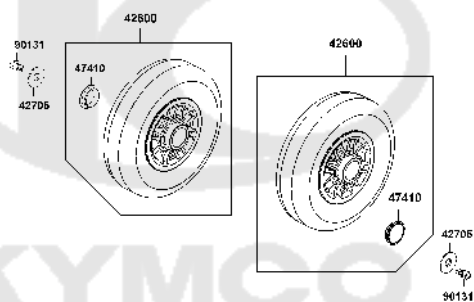

F05 Rear Wheel