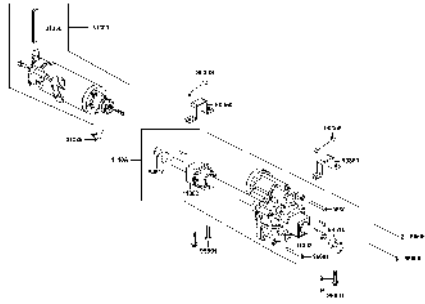

CONTENTS - ENGINE GROUP

E01 MOTOR ASSY