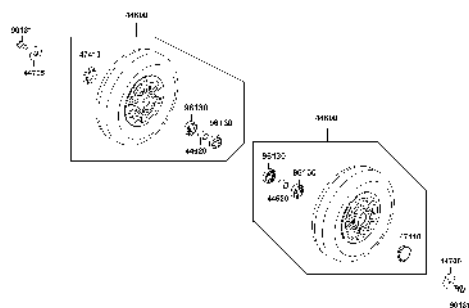

F04 Front Wheel