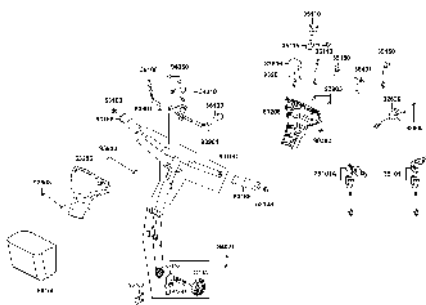

CONTENTS - FRAME GROUP

F01 Handle Steering