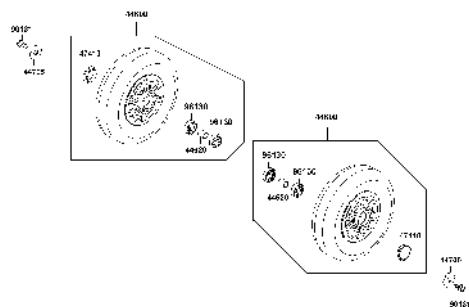

F04 Front Wheel