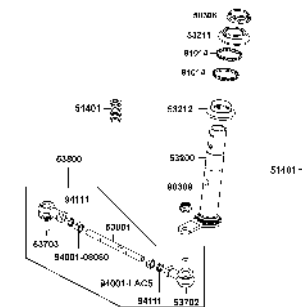

F03 Stem Steering