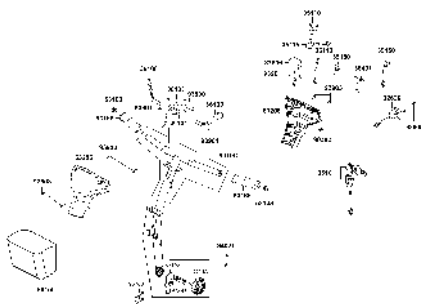

CONTENTS - FRAME GROUP

F01 Handle Steering