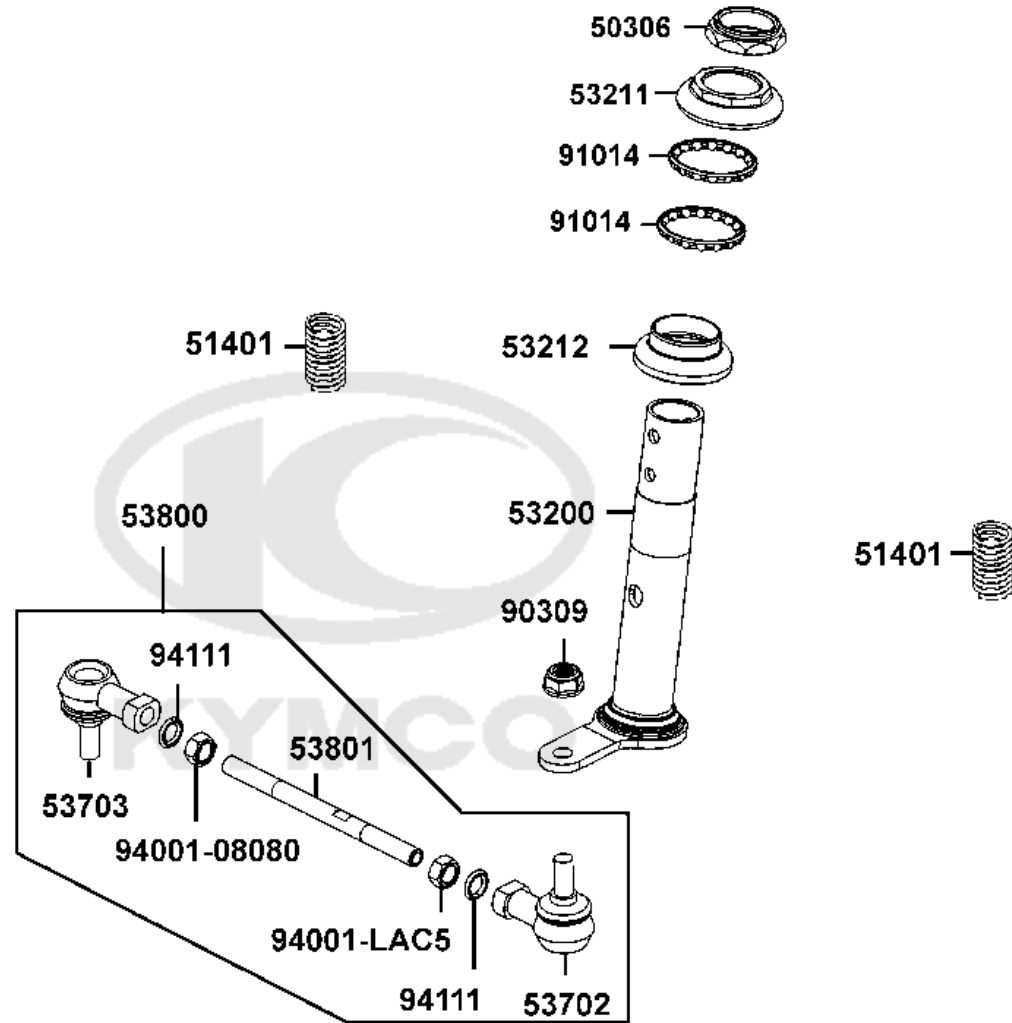

F01

Handle Steering

Sales mark	Ref no	Part no	Description	Reg description	Regd no	Ref Price	F01
**	53205	53205-LAE9-E00	FRONT TILLER COVER- MINI RANGE-	FRONT TILLER COVER- MINI RANGE-	1	22.75	
**	53206	53206-LHD7-900	COVER RR HANDLE ALT 53206-LHD7-	COVER RR HANDLE ALT 53206-LHD7-900-	1	18.20	
	90302	90302-LLB1-E00	BOLT WASHER 5*12 **(1) C.2005.06.28	BOLT WASHER 5*12 **(1) C.2005.06.28	1	0.68	
	93500	93500-04012-0HG	SCREW PAN 4*12	SCREW PAN 4*12	4	3.25	
	93600	93600-02008-0HG	SCREW FLAT 2.5*8	SCREW FLAT 2.5*8	2	3.25	
	93901	93901-32120-G	SCREW TAPPING 3*8	SCREW TAPPING 3*8	1	3.25	
	93903	93903-34380-G	SCREW TAPPING 4x12	SCREW TAPPING 4x12	1	3.25	
	94021	94021-06080-0SG	NUT HEX CAP 6MM	NUT HEX CAP 6MM	2	3.25	
	96700	96700-LDE5-900	SOCKET BOLT 6x28(K)	SOCKET BOLT 6x28(K)	2	0.71	

Sales mark	Ref no	Part no	Description	Reg description	Regd no	Ref Price	F03
	50306	50306-LHD7-900	LOCK NUT 1"	LOCK NUT 1"	1	5.20	
	51401	51401-AEF1-E00	SPRING FR	SPRING FR	1	6.50	
	53200	53200-LHD7-900	STEM COMP .STRG	STEM COMP .STRG	1	13.65	
	53211	53211-LHD7-900	TOP HEAD CONE 1"	TOP HEAD CONE 1"	1	3.25	
	53212	53212-LHD7-900	CROWN CONE 1"	CROWN CONE 1"	1	3.25	
	53702	53702-LAC5-900	BALL JOINT R	BALL JOINT R	1	6.50	
	53703	53703-LAC5-900	JOINT L BALL	JOINT L BALL	1	16.25	
	53800	53800-LHD7-900	ROD ASSY .STEERING	ROD ASSY .STEERING	1	11.70	
	53801	53801-LHD7-900	ROD .STEERING	ROD .STEERING	1	11.70	
	90309	90309-LDB4-90A	NUT U FLANGE 8MM	NUT U FLANGE 8MM	1	3.25	
	91014	91014-LHD7-900	BALL RETAINER 5/32"	BALL RETAINER 5/32"	2	3.25	
	94001-08080	94001-08080-0SG	NUT HEX 8MM (C)	NUT HEX 8MM (C)	1	0.49	
	94001-LAC5	94001-LAC5-900	NUT HEX 8MM L	NUT HEX 8MM L	1	0.55	
	94111	94111-08800	WASHER SPRING 8MM	WASHER SPRING 8MM	4	0.33	