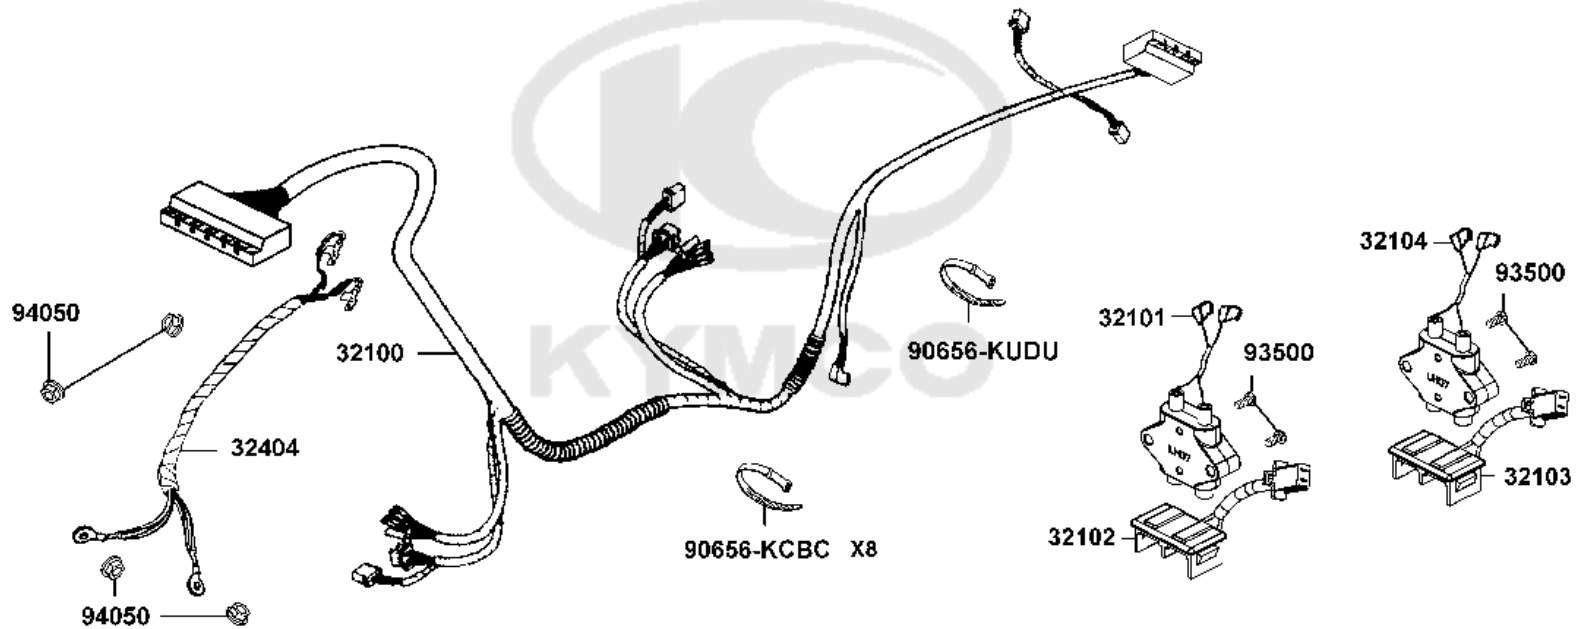

F09

Harness Wire