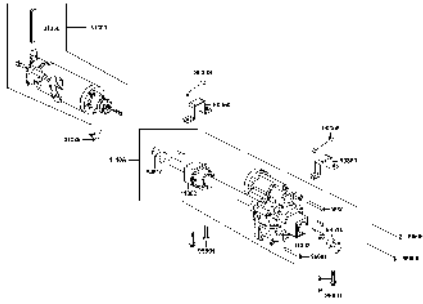

NO	MODEL			COLOR CHART OF EQ20CL(UK)			
	PHOTO NO			NO. 13	NO. 14		
	BASIC COLOR			Flame Orange	Shining Orange		
	CODE			Flame Orange	Shining Orange		
	PARTS NAME	PARTS NO.	VERSION	YR177MA	YR177MA		
1	OBSOLETE	53205-LAE9-E00	0	X4P			
2	FLOOR PANEL	64310-LHD7-900	9				
3	CASE ASSY BATTERY	5032A-LHD7-900	5	N1R			
4	MAT FLOOR	64320-LHD7-900	5				
5	COVER FLOOR	64330-LHD7-900	5				
6	RR GRIP ASSY	8120A-LHD7-900	4				
7	BAND HARNESS WIRE	90656-KUDU-900	0	N8P			
8	COVER.BATTERY	50326-LHD7-900	3				
9	COVER RR HANDLE	53206-LHD7-900	6	NFP			
10	SEAT ASSY.	77200-LHD7-930	8				
11	STRIPE METER	86407-LAE9-E00	2	T01			
12	EMB MARK KYMCO	87206-LGE5-E00	1				
13	USE CAUTION	87501-LAE9-E00	3				
14	LABEL BATTERY	87508-LHD7-E00	2				
15	MARK R DRIVE	87560-LAE9-E00	3				
16	MARK L DRIVE CAUTION	87660-LAE9-E00	3				
17	STRIPE B BODY COVER	86211-LDB4-900	5	T03			
DATE OF STARTING-SALES							
DATE OF END-SALES							

CONTENTS - ENGINE GROUP

E01 MOTOR ASSY