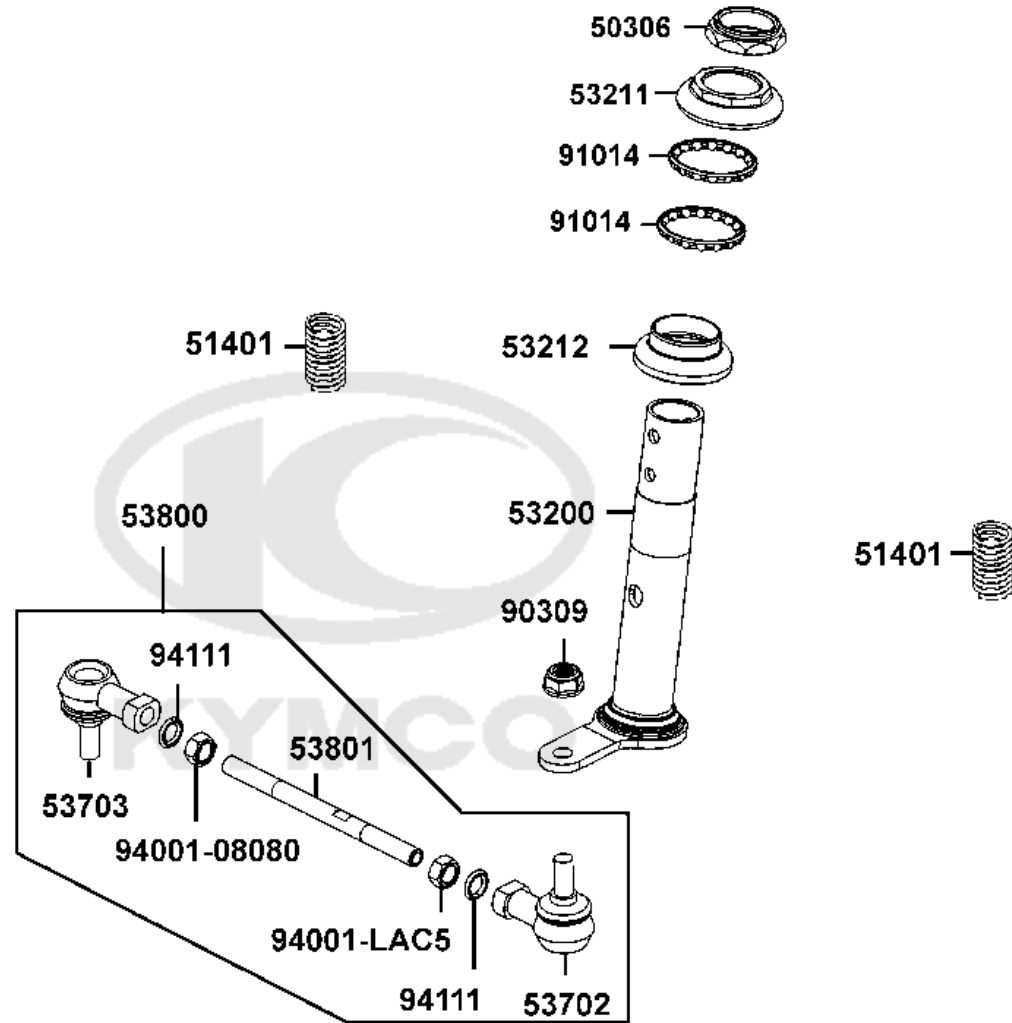

F01

Handle Steering

Sales mark	Ref no	Part no	Description	Reg description	Regd no	Ref Price	F01
**	53205	53205-LAE9-E00	FRONT TILLER COVER- MINI RANGE-	FRONT TILLER COVER- MINI RANGE-	1	22.75	
**	53206	53206-LHD7-900	COVER RR HANDLE ALT 53206-LHD7-	COVER RR HANDLE ALT 53206-LHD7-900-	1	18.20	
	90302	90302-LLB1-E00	BOLT WASHER 5*12 **(1) C.2005.06.28	BOLT WASHER 5*12 **(1) C.2005.06.28	1	0.68	
	93500	93500-04012-0HG	SCREW PAN 4*12	SCREW PAN 4*12	4	3.25	
	93600	93600-02008-0HG	SCREW FLAT 2.5*8	SCREW FLAT 2.5*8	2	3.25	
	93901	93901-32120-G	SCREW TAPPING 3*8	SCREW TAPPING 3*8	1	3.25	
	93903	93903-34380-G	SCREW TAPPING 4x12	SCREW TAPPING 4x12	1	3.25	
	94021	94021-06080-0SG	NUT HEX CAP 6MM	NUT HEX CAP 6MM	2	3.25	
	96700	96700-LDE5-900	SOCKET BOLT 6x28(K)	SOCKET BOLT 6x28(K)	2	0.71	

Sales mark	Ref no	Part no	Description	Reg description	Regd no	Ref Price	F03
	50306	50306-LHD7-900	LOCK NUT 1"	LOCK NUT 1"	1	5.20	
	51401	51401-AEF1-E00	SPRING FR	SPRING FR	1	6.50	
	53200	53200-LHD7-900	STEM COMP .STRG	STEM COMP .STRG	1	13.65	
	53211	53211-LHD7-900	TOP HEAD CONE 1"	TOP HEAD CONE 1"	1	3.25	
	53212	53212-LHD7-900	CROWN CONE 1"	CROWN CONE 1"	1	3.25	
	53702	53702-LAC5-900	BALL JOINT R	BALL JOINT R	1	6.50	
	53703	53703-LAC5-900	JOINT L BALL	JOINT L BALL	1	16.25	
	53800	53800-LHD7-900	ROD ASSY .STEERING	ROD ASSY .STEERING	1	11.70	
	53801	53801-LHD7-900	ROD .STEERING	ROD .STEERING	1	11.70	
	90309	90309-LDB4-90A	NUT U FLANGE 8MM	NUT U FLANGE 8MM	1	3.25	
	91014	91014-LHD7-900	BALL RETAINER 5/32"	BALL RETAINER 5/32"	2	3.25	
	94001-LAC5	94001-LAC5-900	NUT HEX 8MM L	NUT HEX 8MM L	1	0.55	
	94111	94111-08800	WASHER SPRING 8MM	WASHER SPRING 8MM	4	0.33	