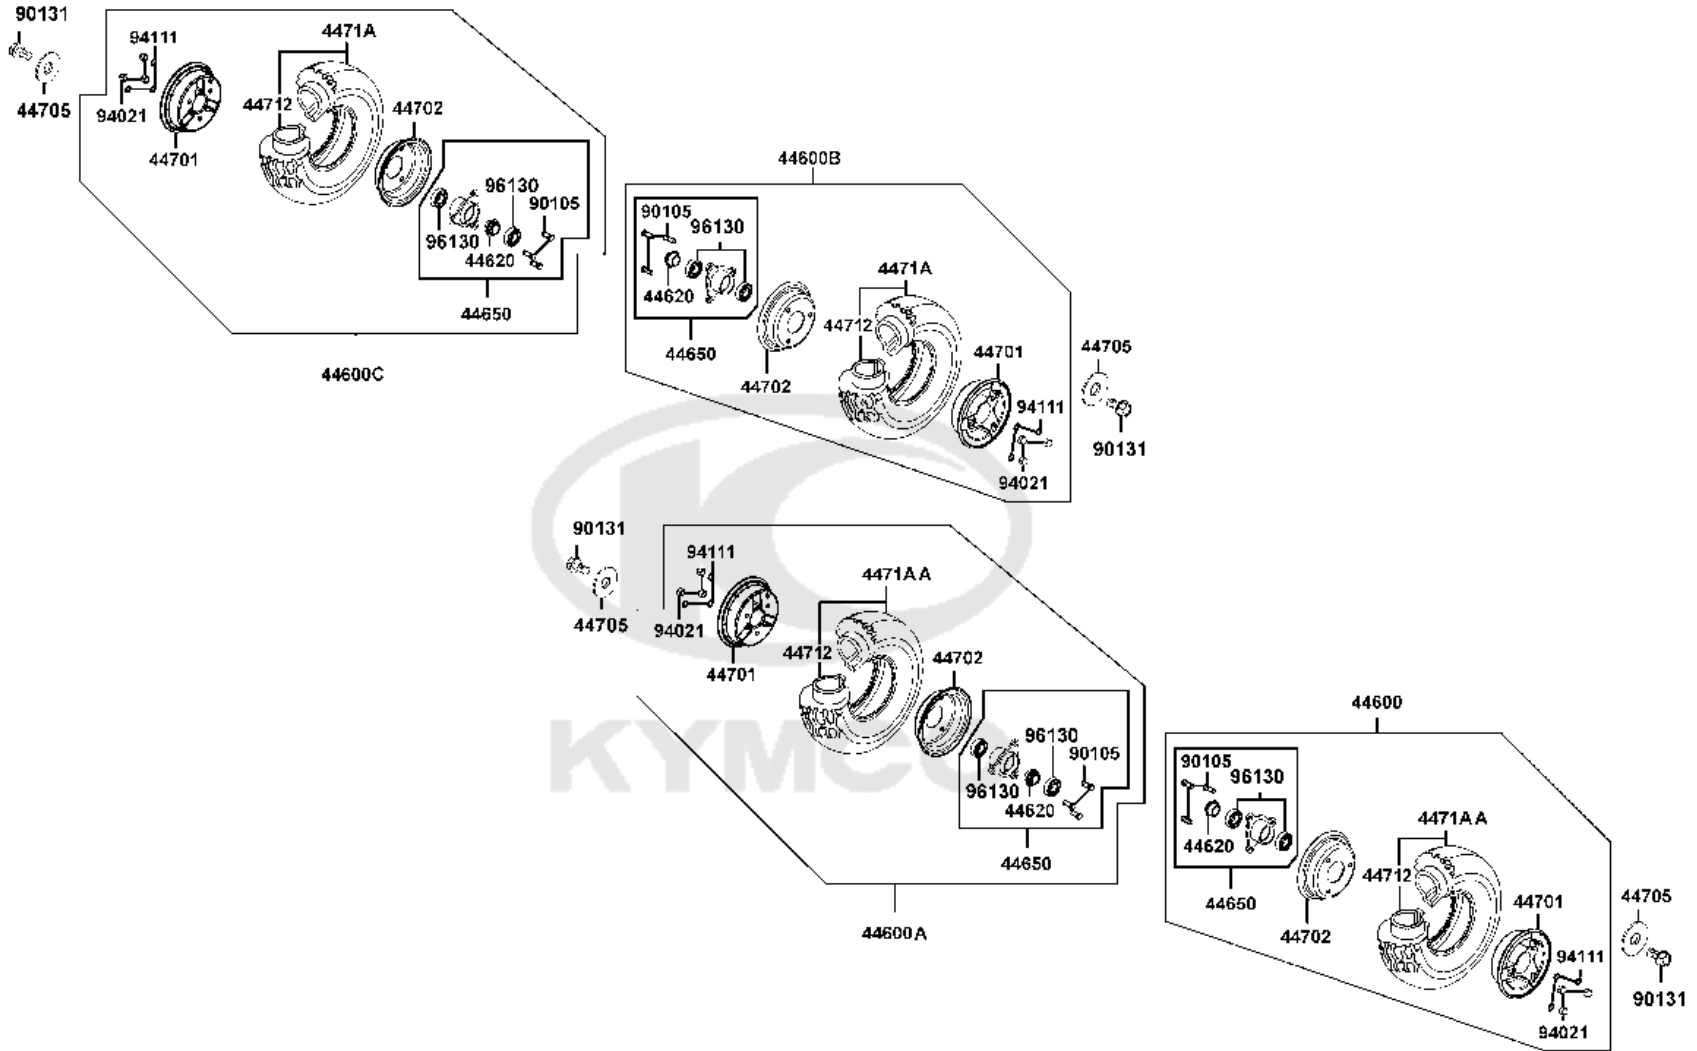

F04

Front Wheel