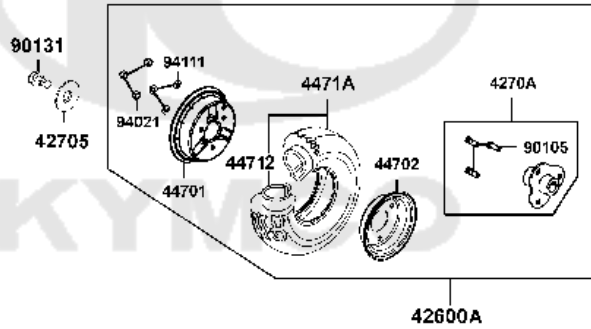

F05

Rear Wheel

Sales mark	Ref no	Part no	Description	Reg description	Regd no	Ref Price	F05
	42600	42600-AEF1-E00-L	WHEEL ASSY RR (L)	WHEEL ASSY RR (L)	1	45.50	
	42600A	42600-AEF1-E00-R	WHEEL ASSY RR (R)	WHEEL ASSY RR (R)	1	45.50	
	42600B	42600-AEF1-E01-L	WHEEL ASSY RR (L)	WHEEL ASSY RR (L)	1	45.50	
	42600C	42600-AEF1-E01-R	WHEEL ASSY RR (R)	WHEEL ASSY RR (R)	1	45.50	
	42705	42705-LCA1-E00	PLAIN WASHER 8*26	PLAIN WASHER 8*26	2	3.25	
	4270A	4270A-AEF1-E00	CONNECTOR ASSY RR	CONNECTOR ASSY RR	2	6.50	
	44701	44701-LAC5-930	RIM CAST FR RH	RIM CAST FR RH	2	24.05	
	44702	44702-LAC5-930	ORDER 44701-LAC5-900	ORDER 44701-LAC5-900	2	5.20	
	44712	44712-LAE9-900	INNER TUBE 2.8/2.5-4	INNER TUBE 2.8/2.5-4	2	5.00	
	4471A	4471A-AEF1-E01	TIRE ASSY	TIRE ASSY	2	13.00	
	4471AA	4471A-LAE9-C00	TIRE ASSY FR GREY PNEUMATIC	TIRE ASSY FR GREY PNEUMATIC	2	22.00	
	90105	90105-LAC5-900	BOLT M8*20 **(0) C.2005.09.08	BOLT M8*20 **(0) C.2005.09.08	6	3.25	
	90131	90131-LCA1-E00	BOLT FLANGE 8*16	BOLT FLANGE 8*16	2	3.25	
	94021	94021-08000-0SG	NUT HEX CAP 8MM	NUT HEX CAP 8MM	6	3.25	
	94111	94111-08000-G	WASHER SPG 8MM	WASHER SPG 8MM	6	3.25	