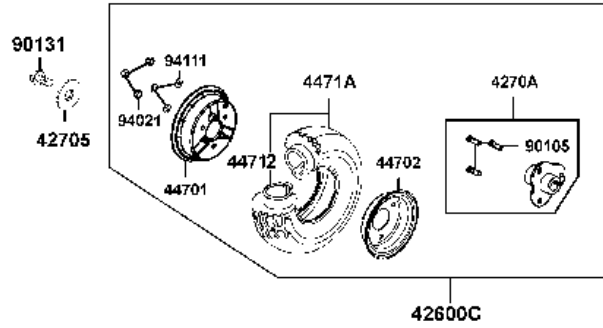

F05

Rear Wheel