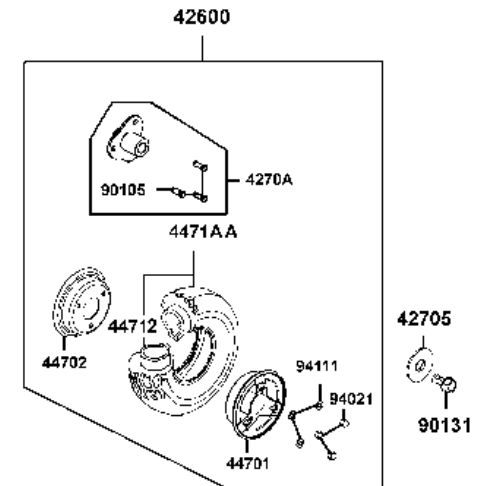

F05

Rear Wheel