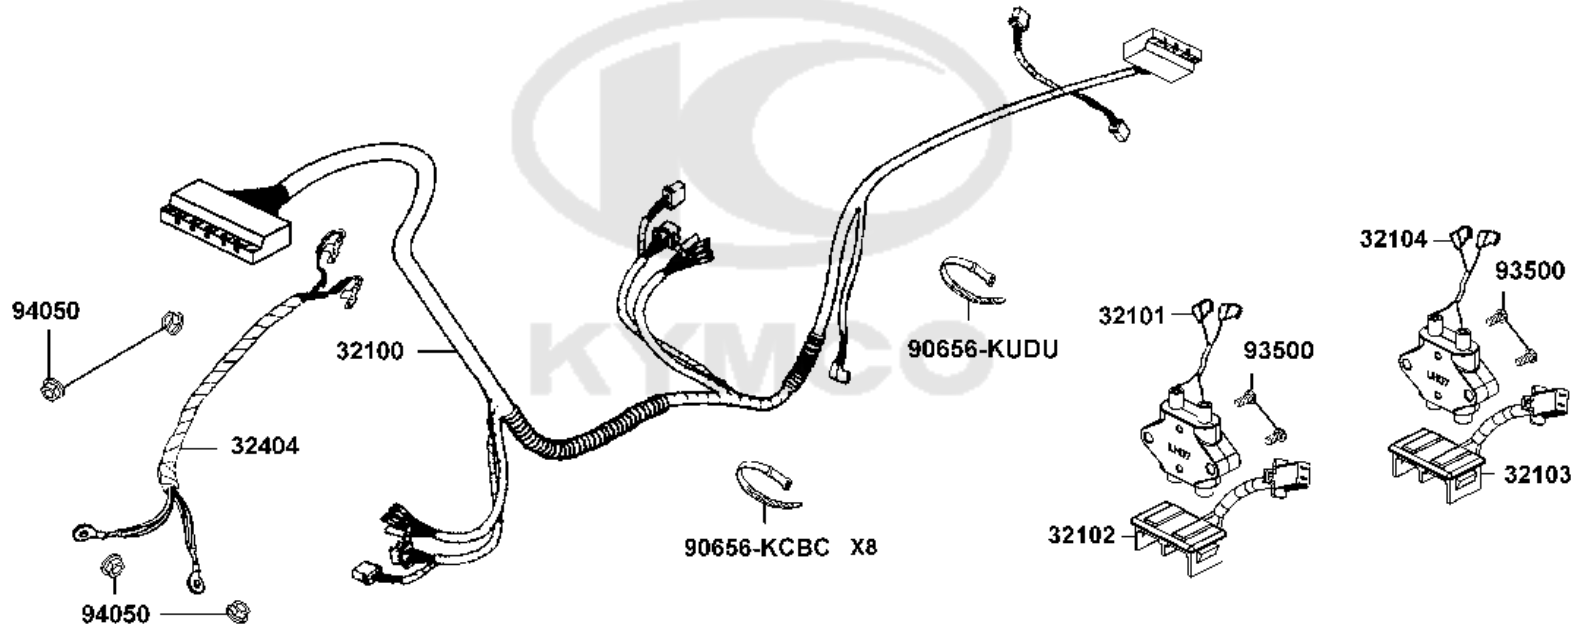

F09

Harness Wire