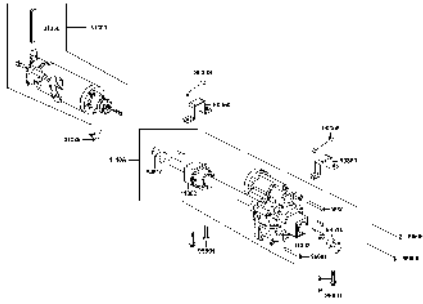

NO	MODEL			COLOR CHART OF EQ20CN(UK)							
	PHOTO NO			NO. 13	NO. 14						
	BASIC COLOR			Shining Orange	Golden						
	CODE			Shining Orange	Golden						
	PARTS NAME	PARTS NO.	VERSION	YR177MA	YR378MA						
1	OBSOLETE	53205-LAE9-E00	0	X4P	X2P						
2	FLOOR PANEL	64310-LHD7-900	9								
3	CASE ASSY BATTERY	5032A-LHD7-900	5	N1R							
4	MAT FLOOR	64320-LHD7-900	5								
5	COVER FLOOR	64330-LHD7-900	5								
6	RR GRIP ASSY	8120A-LHD7-900	4								
7	BAND HARNESS WIRE	90656-KUDU-900	0								
8	COVER.BATTERY	50326-LHD7-900	3					N8P			
9	COVER RR HANDLE	53206-LHD7-900	6					NFP			
10	SEAT ASSY.	77200-LHD7-930	8	T01							
11	STRIPE METER	86407-LAE9-E00	2								
12	EMB MARK KYMCO	87206-LGE5-E00	1								
13	LABEL BATTERY	87508-LHD7-E00	2								
14	MARK R DRIVE	87560-LAE9-E00	3								
15	MARK L DRIVE CAUTION	87660-LAE9-E00	3								
16	USE CAUTION	87501-LAE9-E00	3	T01	T02						
17	STRIPE B BODY COVER	86211-LDB4-900	5	T03	T02						
DATE OF STARTING-SALES											
DATE OF END-SALES											

CONTENTS - ENGINE GROUP

E01 MOTOR ASSY