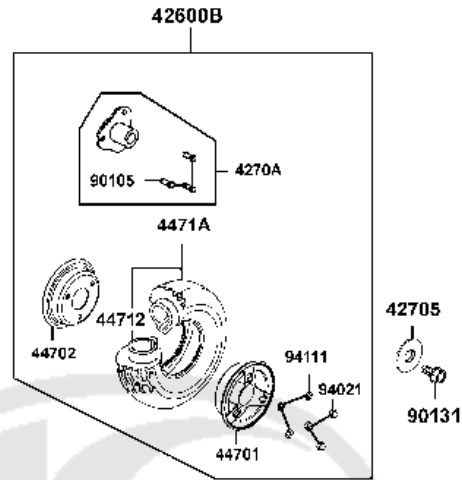

F05

Rear Wheel