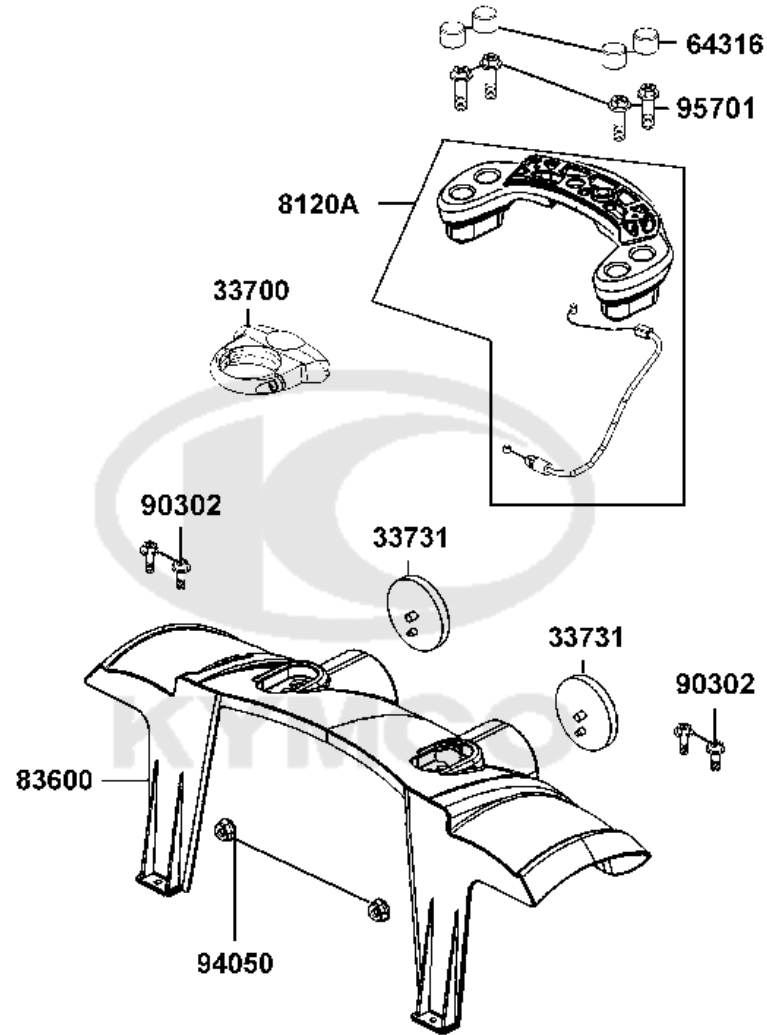

F06

Seat

Sales mark	Ref no	Part no	Description	Reg description	Regd no	Ref Price	F06
------------	--------	---------	-------------	-----------------	---------	-----------	-----

	77100	77100-ABA9-M30	ARM REST ASSY R/H ALT 77100-LHD7-	ARM REST ASSY R/H ALT 77100-LHD7-	1	31.20	
**	77200	77200-LHD7-930	SEAT ASSY- MINI RANGE- BLACK	SEAT ASSY- MINI RANGE- BLACK	1	120.00	
	77205	77205-LHD7-900	BASE ASSY SEAT	BASE ASSY SEAT	1	65.00	
	77223	77223-LCA1-305	BOLT LOCK ARM REST	BOLT LOCK ARM REST	2	3.25	
	77300	77300-ABA9-M30	ARM REST ASSY L/H ALT 77300-LHD7-	ARM REST ASSY L/H ALT 77300-LHD7-900	1	31.20	

F07

Battery

Sales mark	Ref no	Part no	Description	Reg description	Regd no	Ref Price	F07
	31500	31500-LHD7-900	ORDER 31500-BAT22	ORDER 31500-BAT22	2	43.00	
	32201	32201-LHD7-900	CONNECT CORD BATTERY	CONNECT CORD BATTERY	1	24.05	
	32610	32610-LAE9-E00	COUPLER M BATTERY	COUPLER M BATTERY	1	13.00	
	32620	32620-LAE9-E00	SOCKET CHARGER	SOCKET CHARGER	1	8.45	
**	50326	50326-LHD7-900	COVER,BATTERY	COVER,BATTERY	1	15.60	
	50329	50329-LDE4-E00	GRIP BATTERY COVER	GRIP BATTERY COVER	1	13.00	
**	5032A	5032A-LHD7-900	CASE ASSY BATTERY	CASE ASSY BATTERY	1	15.60	
	50331	50331-LCA1-E00	DUAL LOCK M	DUAL LOCK M	3	3.25	
	90302-GFY6	90302-GFY6-911	BOLT-WASH 5*12	BOLT-WASH 5*12	2	3.25	
	90302-LLB1	90302-LLB1-E00	BOLT WASHER 5*12 **(1) C.2005.06.28	BOLT WASHER 5*12 **(1) C.2005.06.28	6	0.68	
	90677	90677-LAC5-005	NUT CLIP 5MM (C) ALT 90677-GAR1-	NUT CLIP 5MM (C) ALT 90677-GAR1-004	6	3.25	
	93600	93600-02008-0HG	SCREW FLAT 2.5*8	SCREW FLAT 2.5*8	2	3.25	
	93903	93903-34380-G	SCREW TAPPING 4x12	SCREW TAPPING 4x12	1	3.25	
	98200	98200-34000	BLADE FUSE 40A	BLADE FUSE 40A	1	1.27	