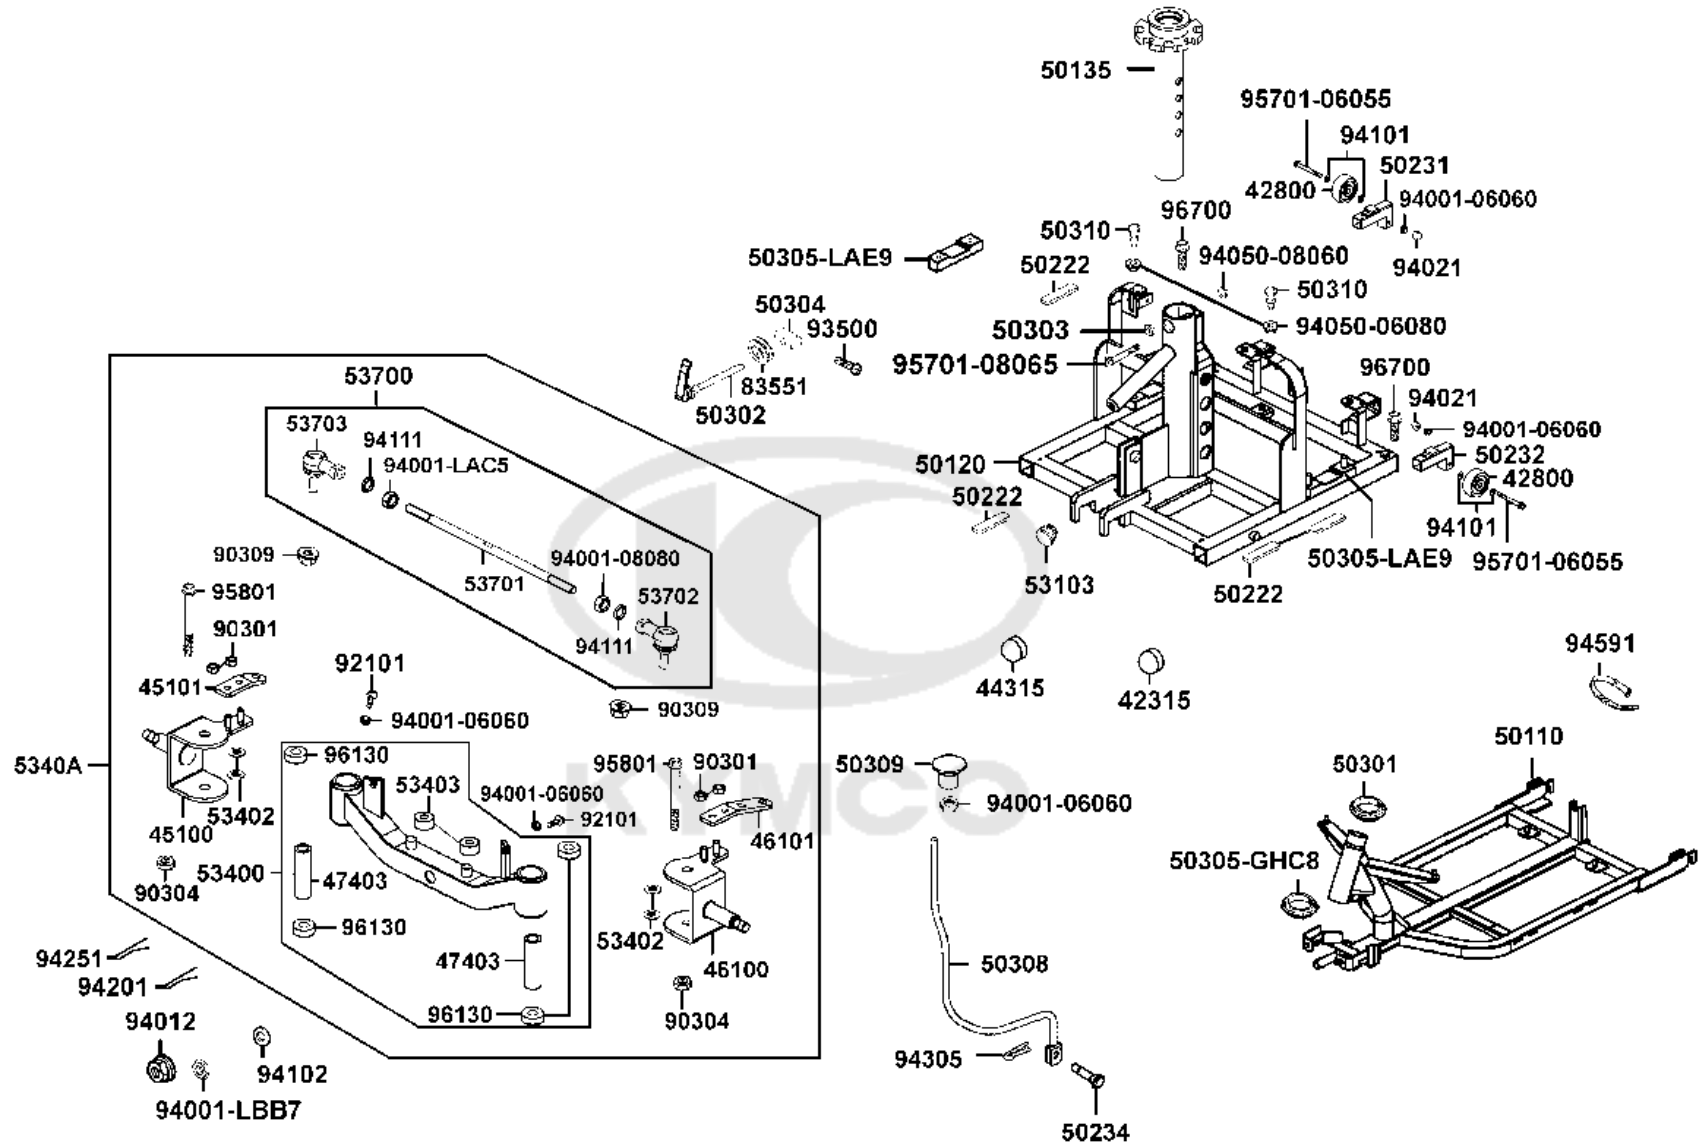

F11

Frame Body