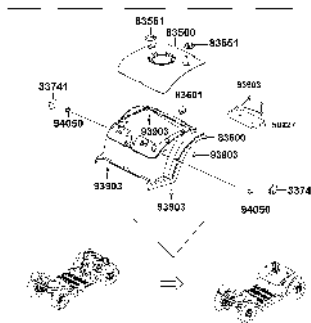

F08 Body Cover