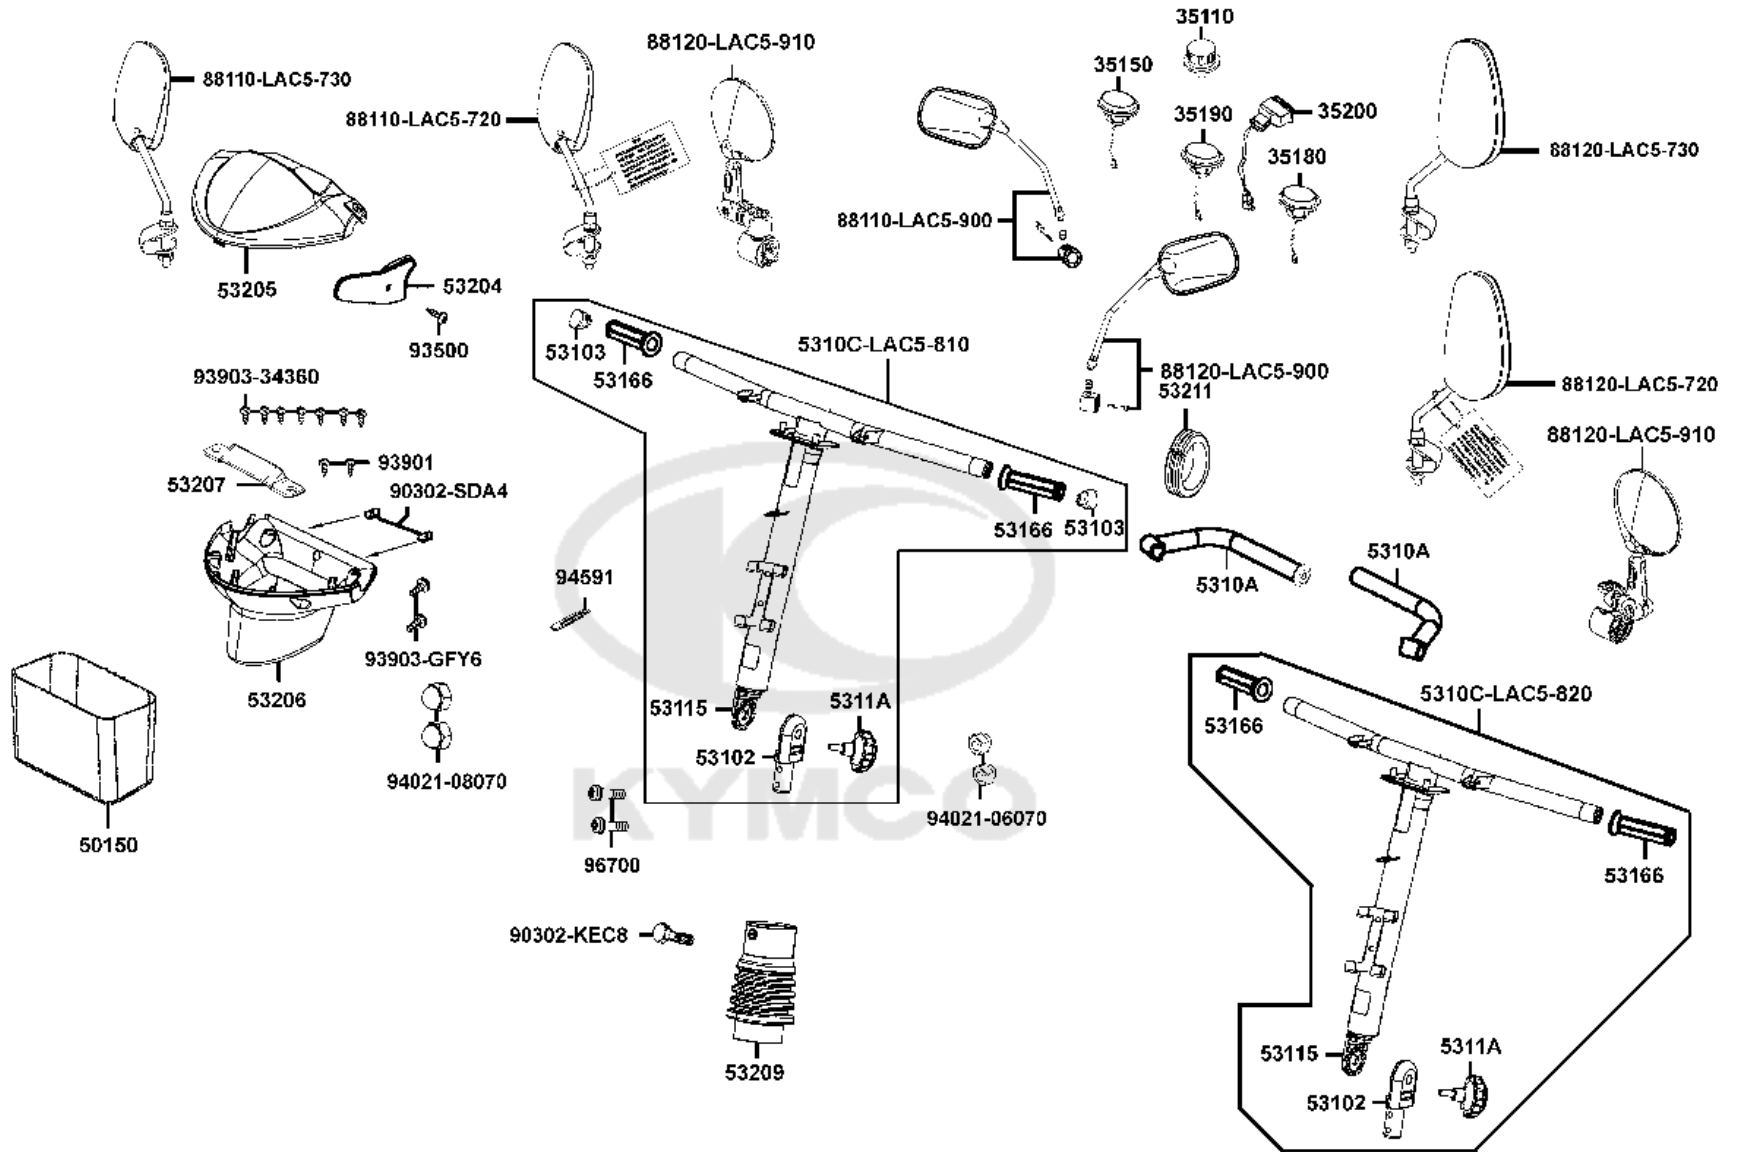

F01

Handle Steering