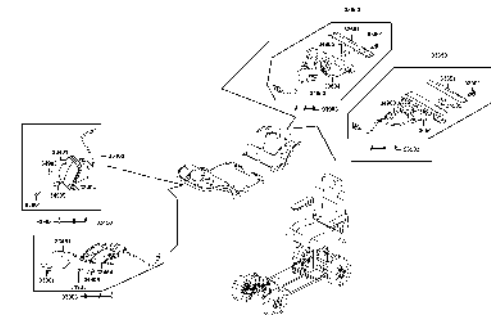

F09 Winker Assy RH