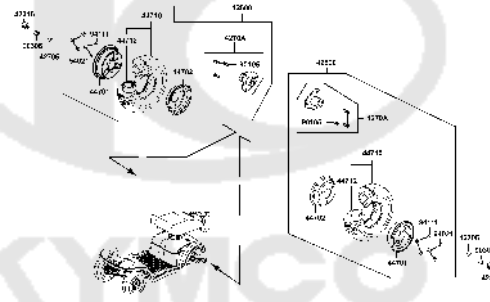

NO	MODEL			COLOR CHART OF EQ30AA(UK)			
	PHOTO NO			NO. 1	NO. 2	NO. 3	NO. 4
	BASIC COLOR			Bright Blue	Deep Blue Metallic	Gray Metallic	Graphite Grey
	CODE			Bright Blue	Deep Blue Metallic	Gray Metallic	Graphite Grey
	PARTS NAME	PARTS NO.	VERSION	PB107MA	PB183MA	NH260MA	NH129MA
26	LABEL BATTERY	87508-LED4-E00	0		T01		
27	MARK DRIVE	87560-LAC5-810	0				
28	LABEL SPEED SW	87562-LED4-E00	0				
29	MARK DRIVE CAUTION	87660-LAC5-810	0				
DATE OF STARTING-SALES							
DATE OF END-SALES							

CONTENTS - ENGINE GROUP

E01 Motor

CONTENTS - FRAME GROUP

F01 Handle Steering

F02 Floor

F03 Steering Stem

F04 Front Wheel

F05 Rear Wheel