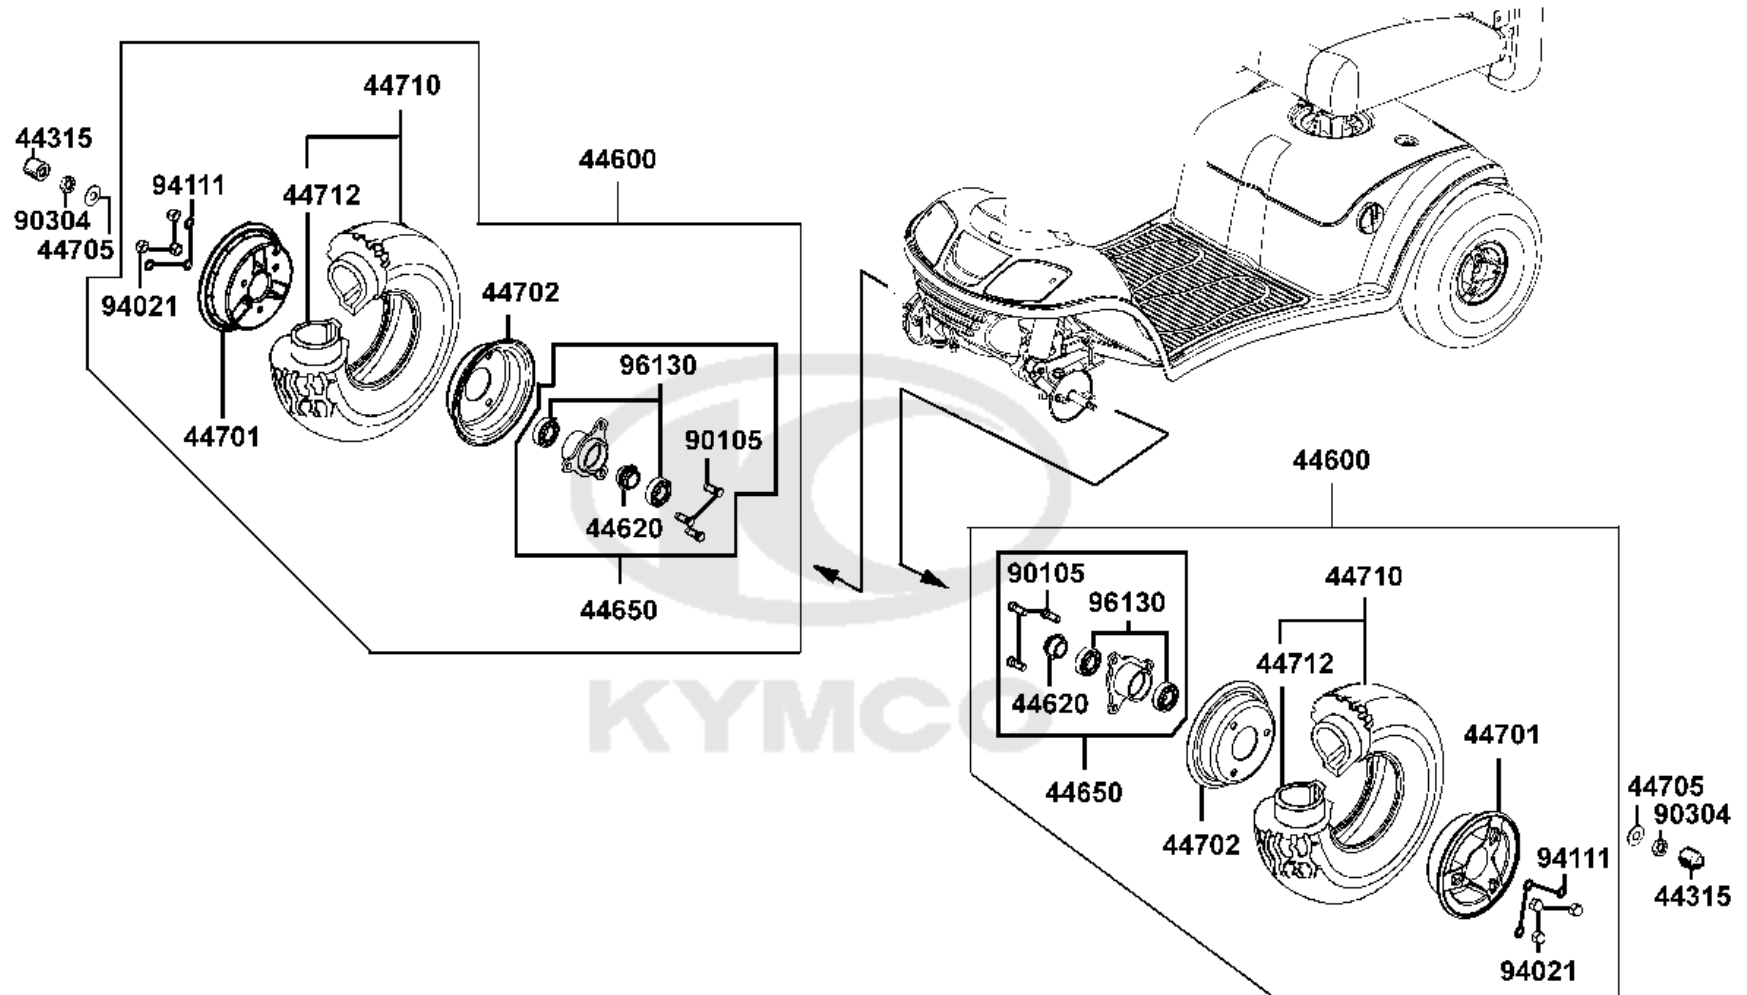

F04

Front Wheel