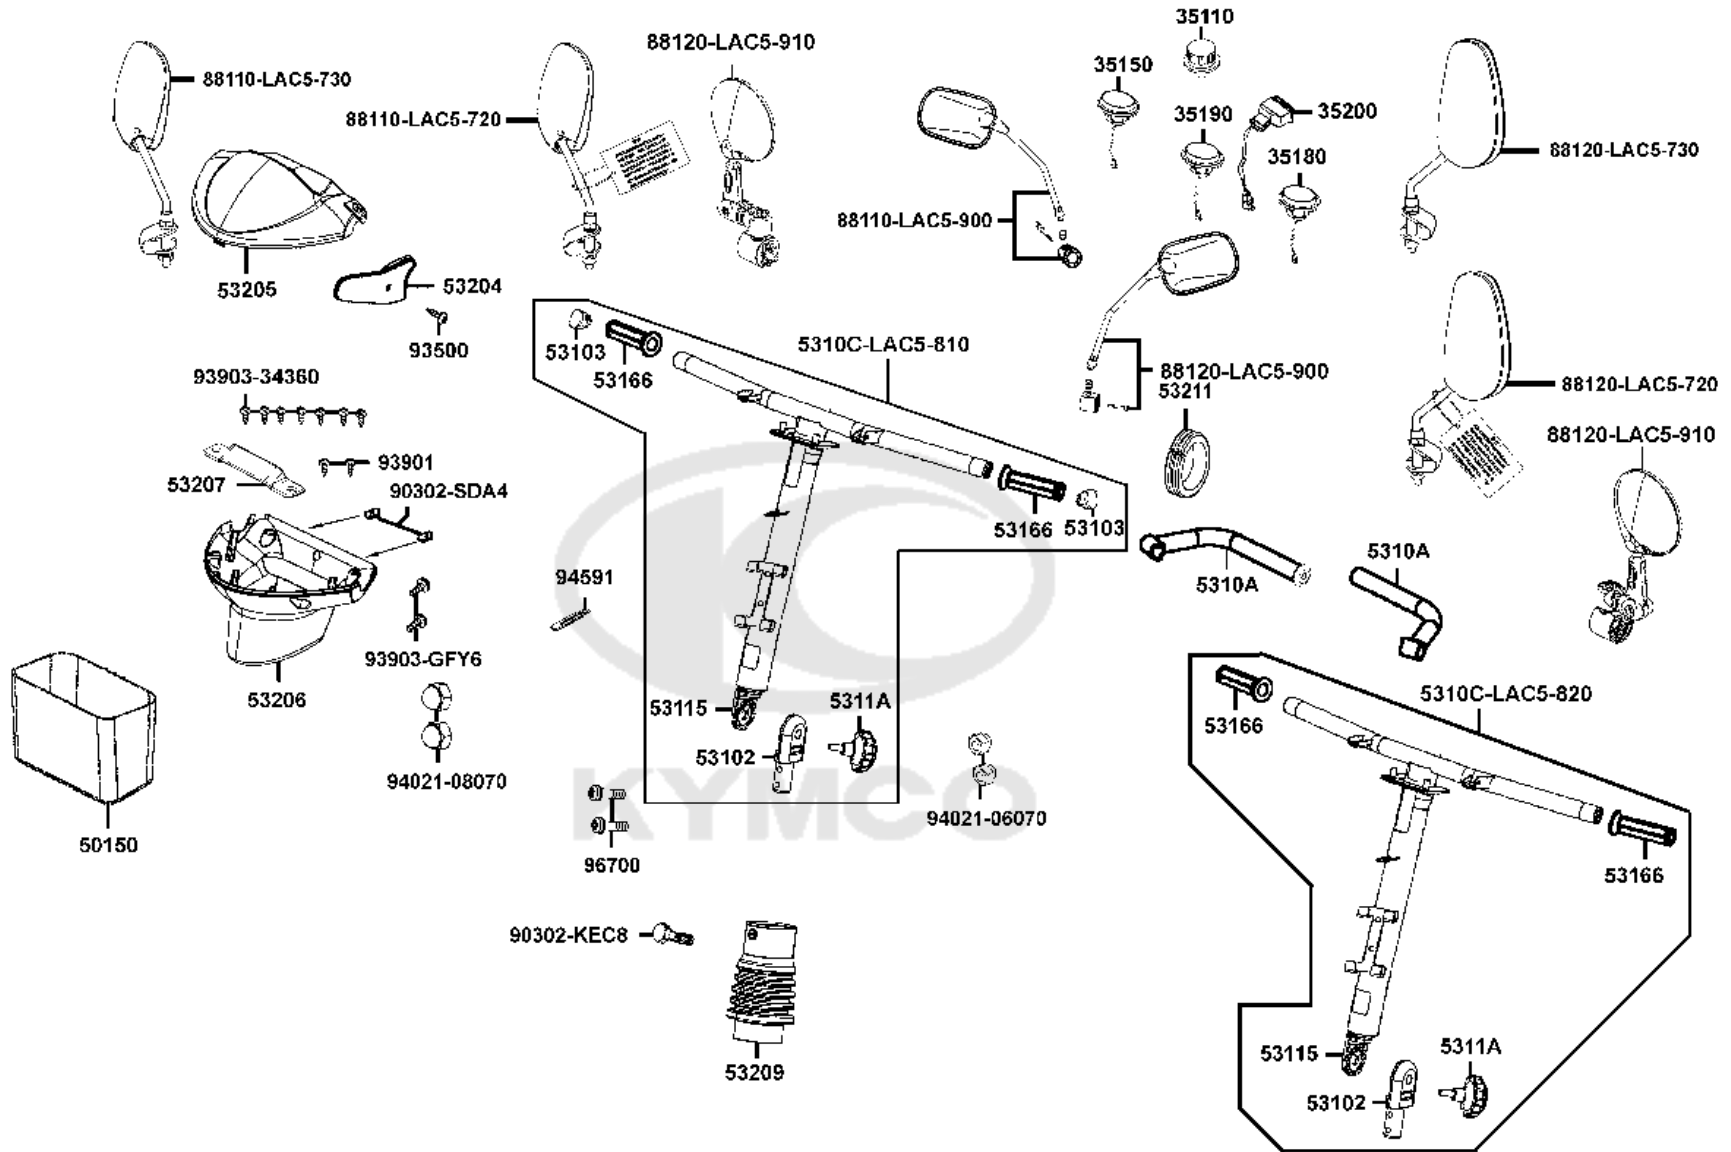

F01

Handle Steering

Sales mark	Ref no	Part no	Description	Reg description	Regd no	Ref Price	F01
	35110	35110-LAC5-900	SPEED KNOB ALT 35110-LHD7-900	SPEED KNOB ALT 35110-LHD7-900	1	5.20	
	35150	35150-LAC5-810	SW UNIT LIGHTING	SW UNIT LIGHTING	1	3.25	
	35180	35180-LAC5-810	SW UNIT HORN	SW UNIT HORN	1	6.50	
	35190	35190-LAC5-810	SW UNIT HAZARD	SW UNIT HAZARD	1	6.50	
	35200	35200-LAC5-900	SW UNIT WINKER ALT 35200-LAC5-900	SW UNIT WINKER ALT 35200-LAC5-900-R	1	6.50	
	50150	50150-LAC5-900	BASKET ALT 50150-LAC5-910	BASKET ALT 50150-LAC5-910	1	18.20	
	53102	53102-LDE5-900	TOOTH UNDER ADJUST	TOOTH UNDER ADJUST	1	9.75	
	53103	53103-LAC5-900	END STOP	END STOP	2	3.25	
	5310A	5310A-LAC5-900	DELTA HANDLE	DELTA HANDLE	2	10.08	
**	5310C-LAC5-810	5310C-LAC5-810	HANDLE ASSY	HANDLE ASSY	1	70.00	
**	5310C-LAC5-820	5310C-LAC5-820	HANDLE ASSY /P109	HANDLE ASSY /P109	1	50.48	
	53115	53115-LAE9-E00	SPRING B REGULATE	SPRING B REGULATE	1	3.25	
	5311A	5311A-LDE5-900	HANDLE WHEEL ALT 5311A-LDE5-910	HANDLE WHEEL ALT 5311A-LDE5-910	1	5.85	
	5311A	5311A-LDE5-910	ALT 5311A-LDE5-900	ALT 5311A-LDE5-900	1	5.85	
**	53166	53166-LAC5-911	HAND GRIP	HAND GRIP	2	3.25	
	53204	53204-LBB6-900	COVER HANDLE L SIDE	COVER HANDLE L SIDE	1	5.85	
**	53205	53205-LAC5-810	COVER HANDLE FR	COVER HANDLE FR	1	18.20	
**	53206	53206-LAC5-810	COVER HANDLE RR	COVER HANDLE RR	1	22.75	
**	53206	53206-LAC5-820	COVER,HANDLE LOW	COVER,HANDLE LOW	1	22.75	
	53207	53207-LAC5-810	METER COVER	METER COVER	1	7.80	