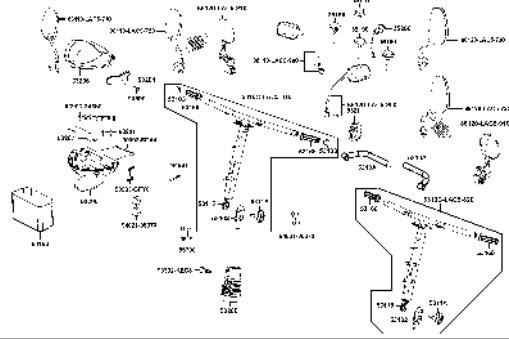

CONTENTS - FRAME GROUP

F01 Handle Steering