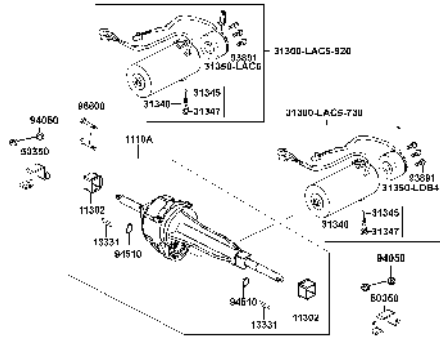

CONTENTS - ENGINE GROUP

E01 Motor