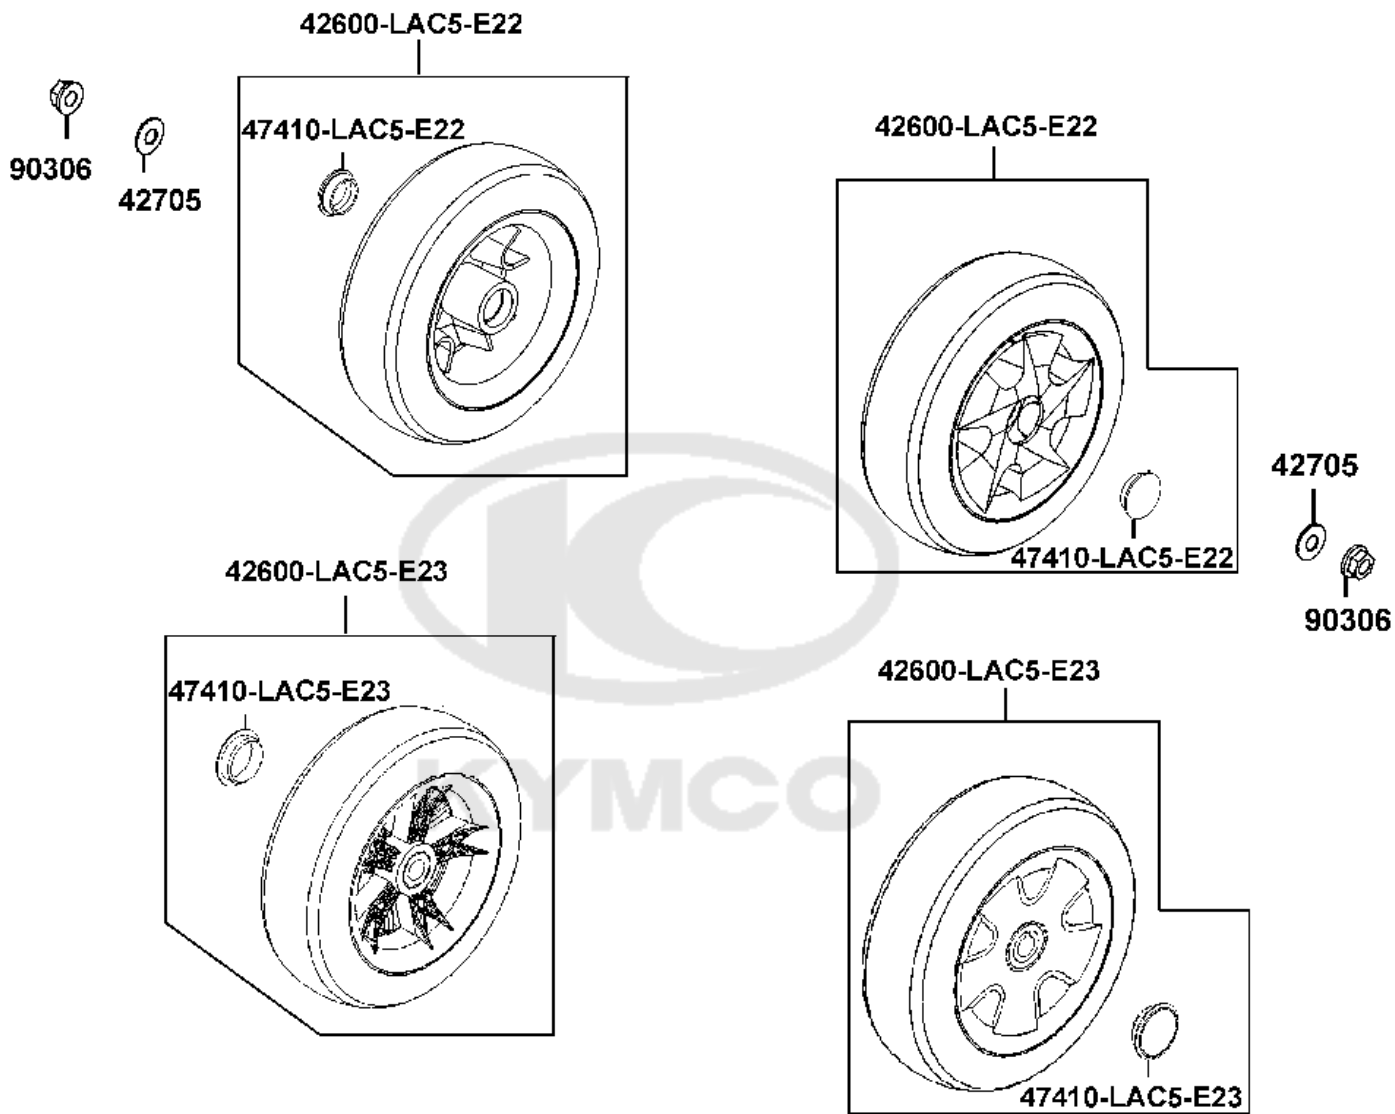

F05

Rear Wheel