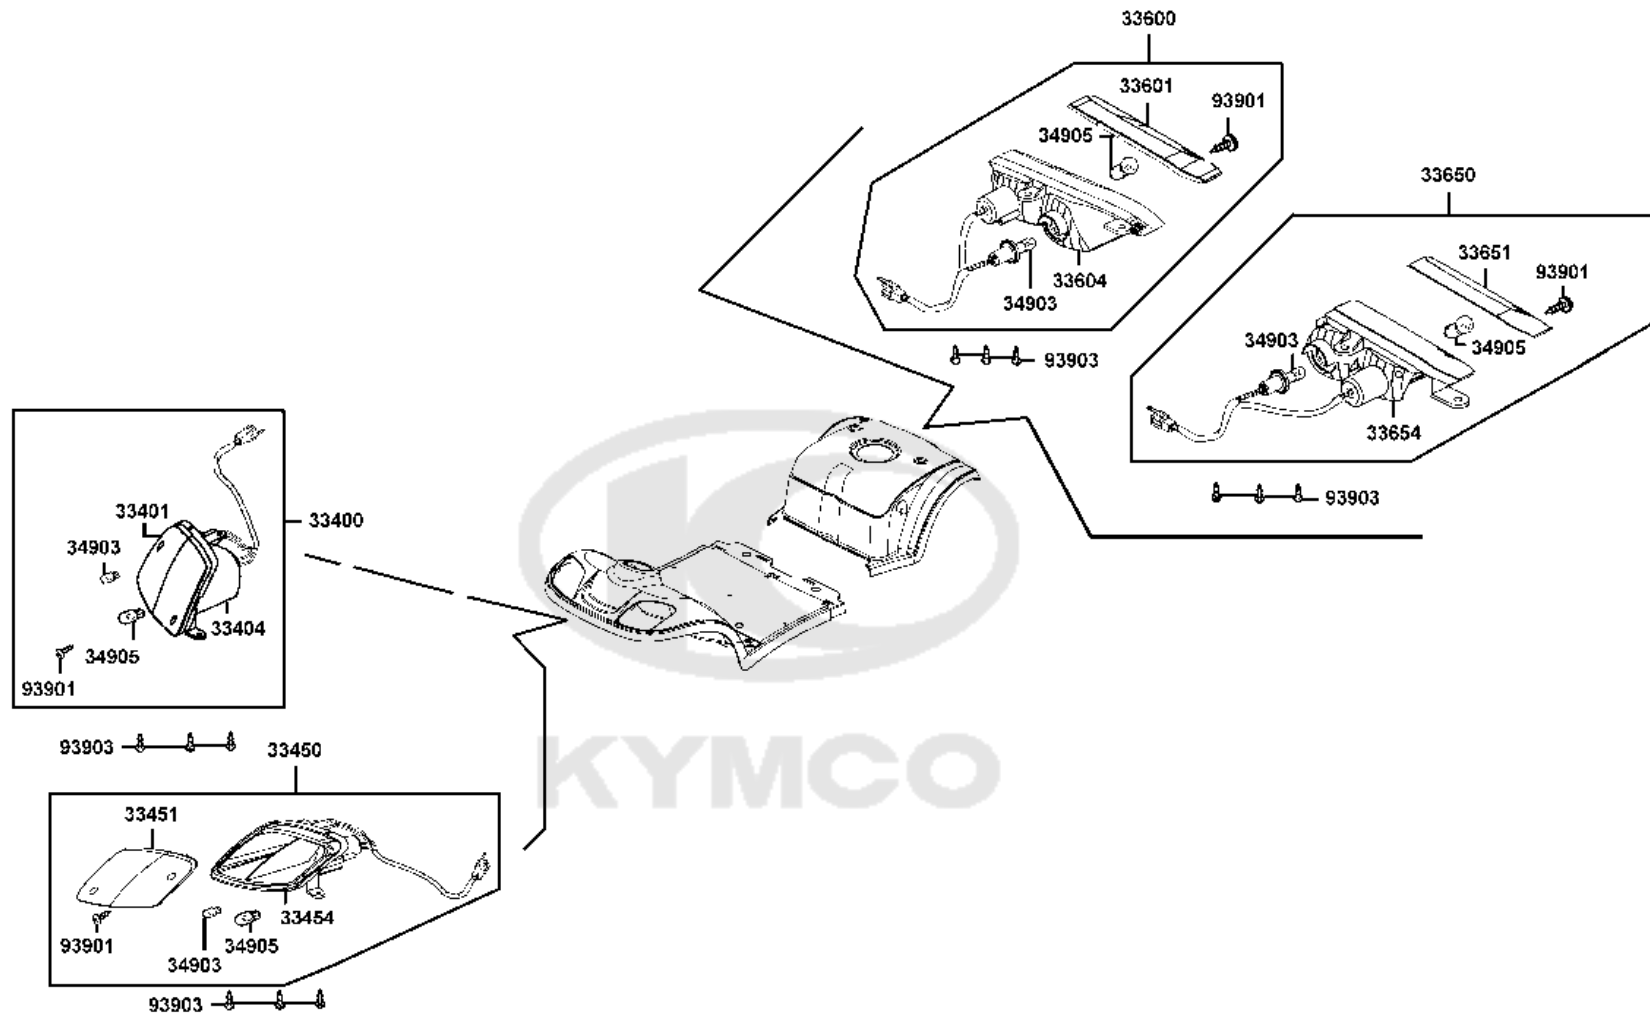

F09

Winker Assy RH