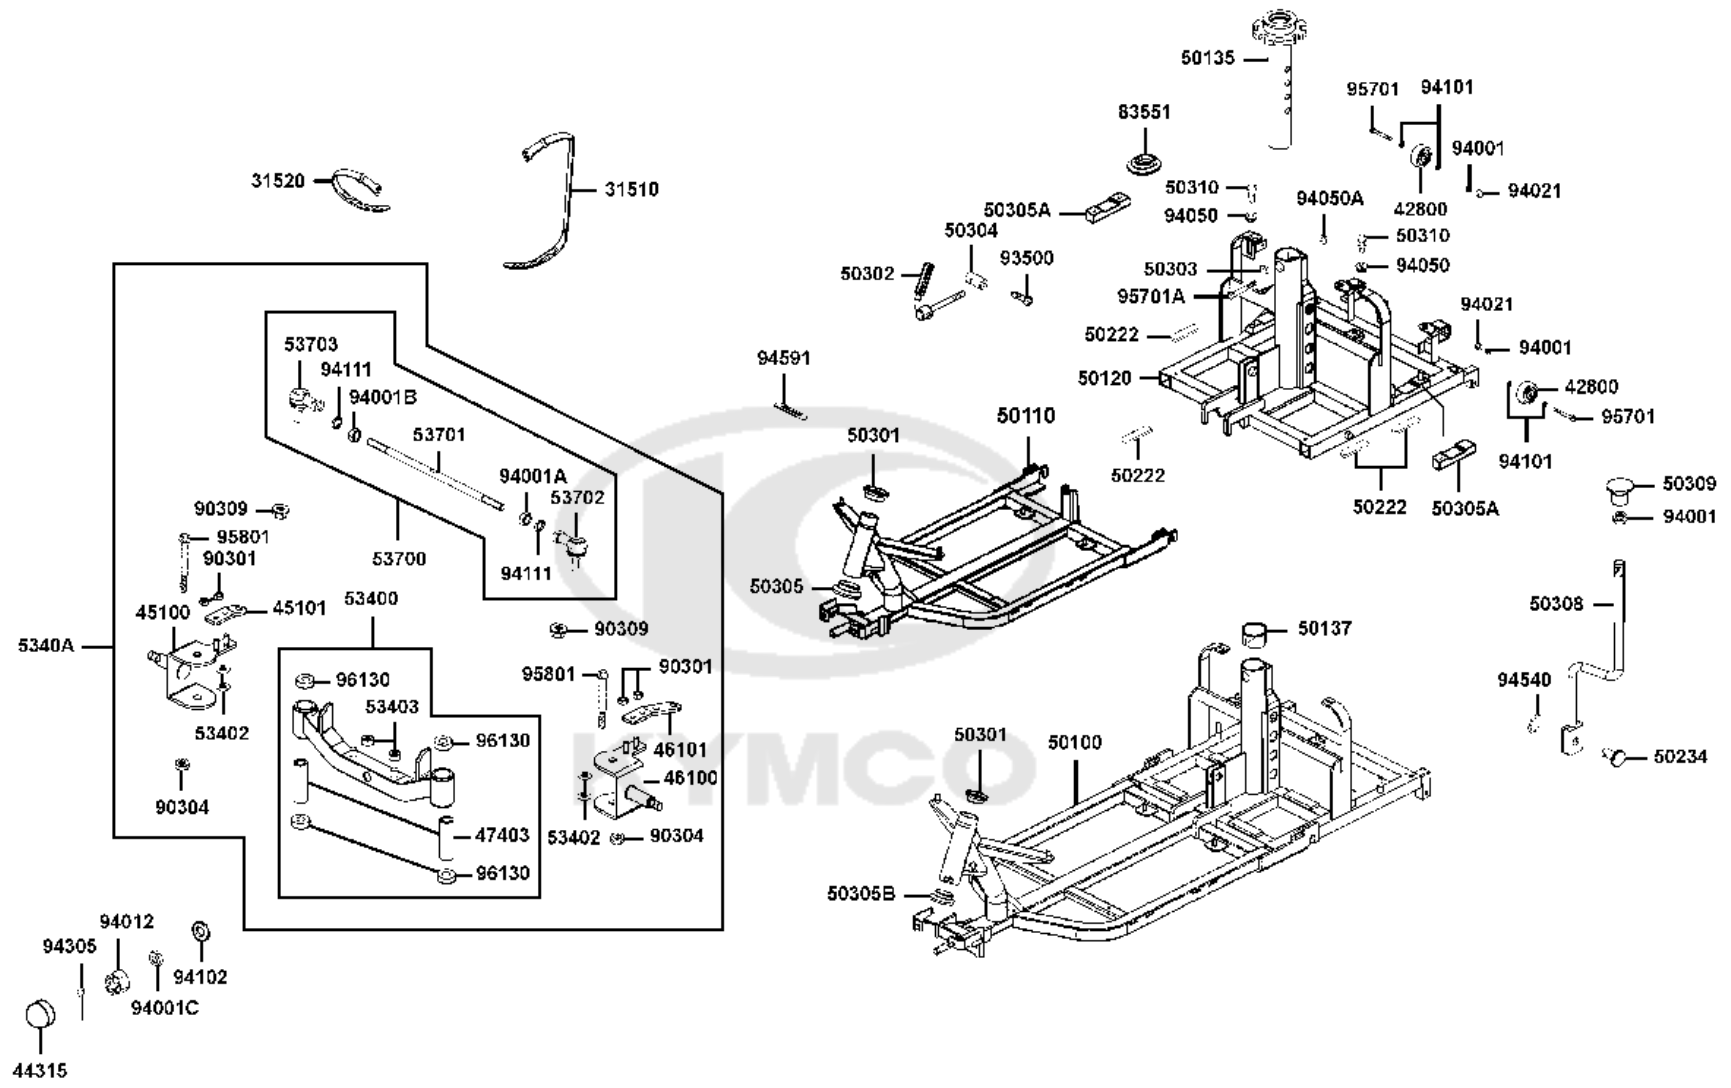

F11

Frame Body