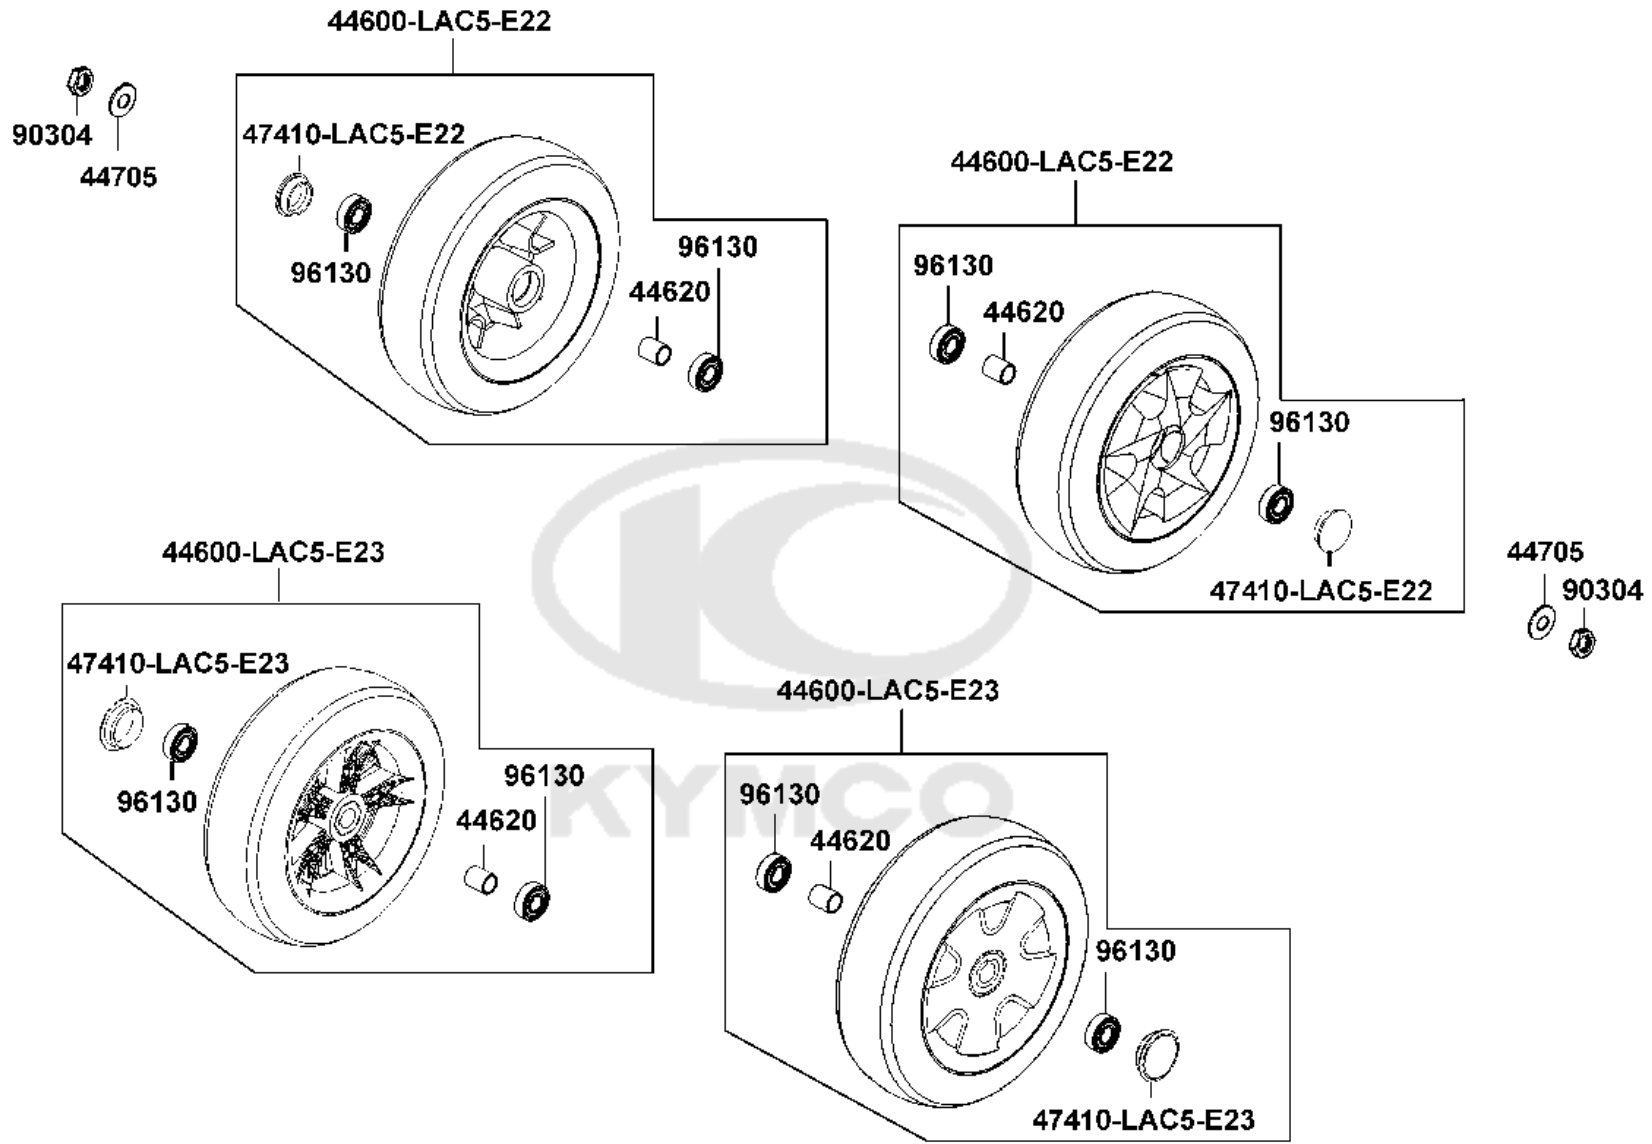

F04

Front Wheel