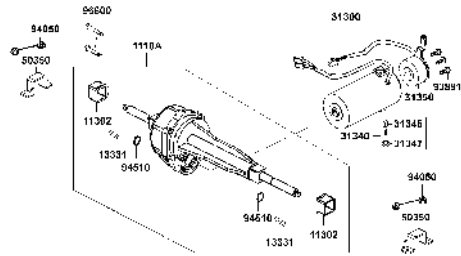

NO	MODEL			COLOR CHART OF EQ30BB(UK)			
	PHOTO NO			NO. 5	NO. 6		
	BASIC COLOR			Burgundy	Dark Red		
	CODE			Burgundy	Dark Red		
	PARTS NAME	PARTS NO.	VERSION	RR132MA	RR132MA		
1	CAP FR AXLE	44315-LCA1-E00	2	N1R			
2	GRIP L HANDLE	53166-LAC5-911	1				
3	BOLT HANDLE SET	64302-LAC5-900	5				
4	PLUG FLOOR	64316-LAC5-900	2				
5	MAT FLOOR	64320-LAC5-900	2				
6	COVER FLOOR	64330-LAC5-900	4				
7	COVER BODY UP	83500-LAC5-900	5	N8P			
8	COVER HANDLE FR	53205-LAC5-900	5	R7P			
9	COVER HANDLE RR	53206-LAC5-900	4				
10	METER COVER	53207-LAC5-900	8				
11	FLOOR PANEL	64310-LAC5-900	5				
12	COVER BODY LOW	83600-LAC5-900	7				
13	SEAT ASSY	77200-LAC5-500	4	T01			
14	SEAT ASSY	77200-LAC5-710	1				
15	STRIPE SUPER 4	86201-LAC5-E20	0				
16	EMB METER	86444-LAC5-900	9				
17	USE CAUTION	87501-LAC5-900	7				
18	LABEL BATTERY	87508-LAC5-910	2				
19	MAR DRIVE CAUTION	87560-LAC5-900	4				
20	STRIPE B BODY COVER	86211-LDB4-900	5	T02			
21	MARK KYMCO	87532-KGAG-V00	6				
DATE OF STARTING-SALES							
DATE OF END-SALES							

CONTENTS - ENGINE GROUP

E01 Motor