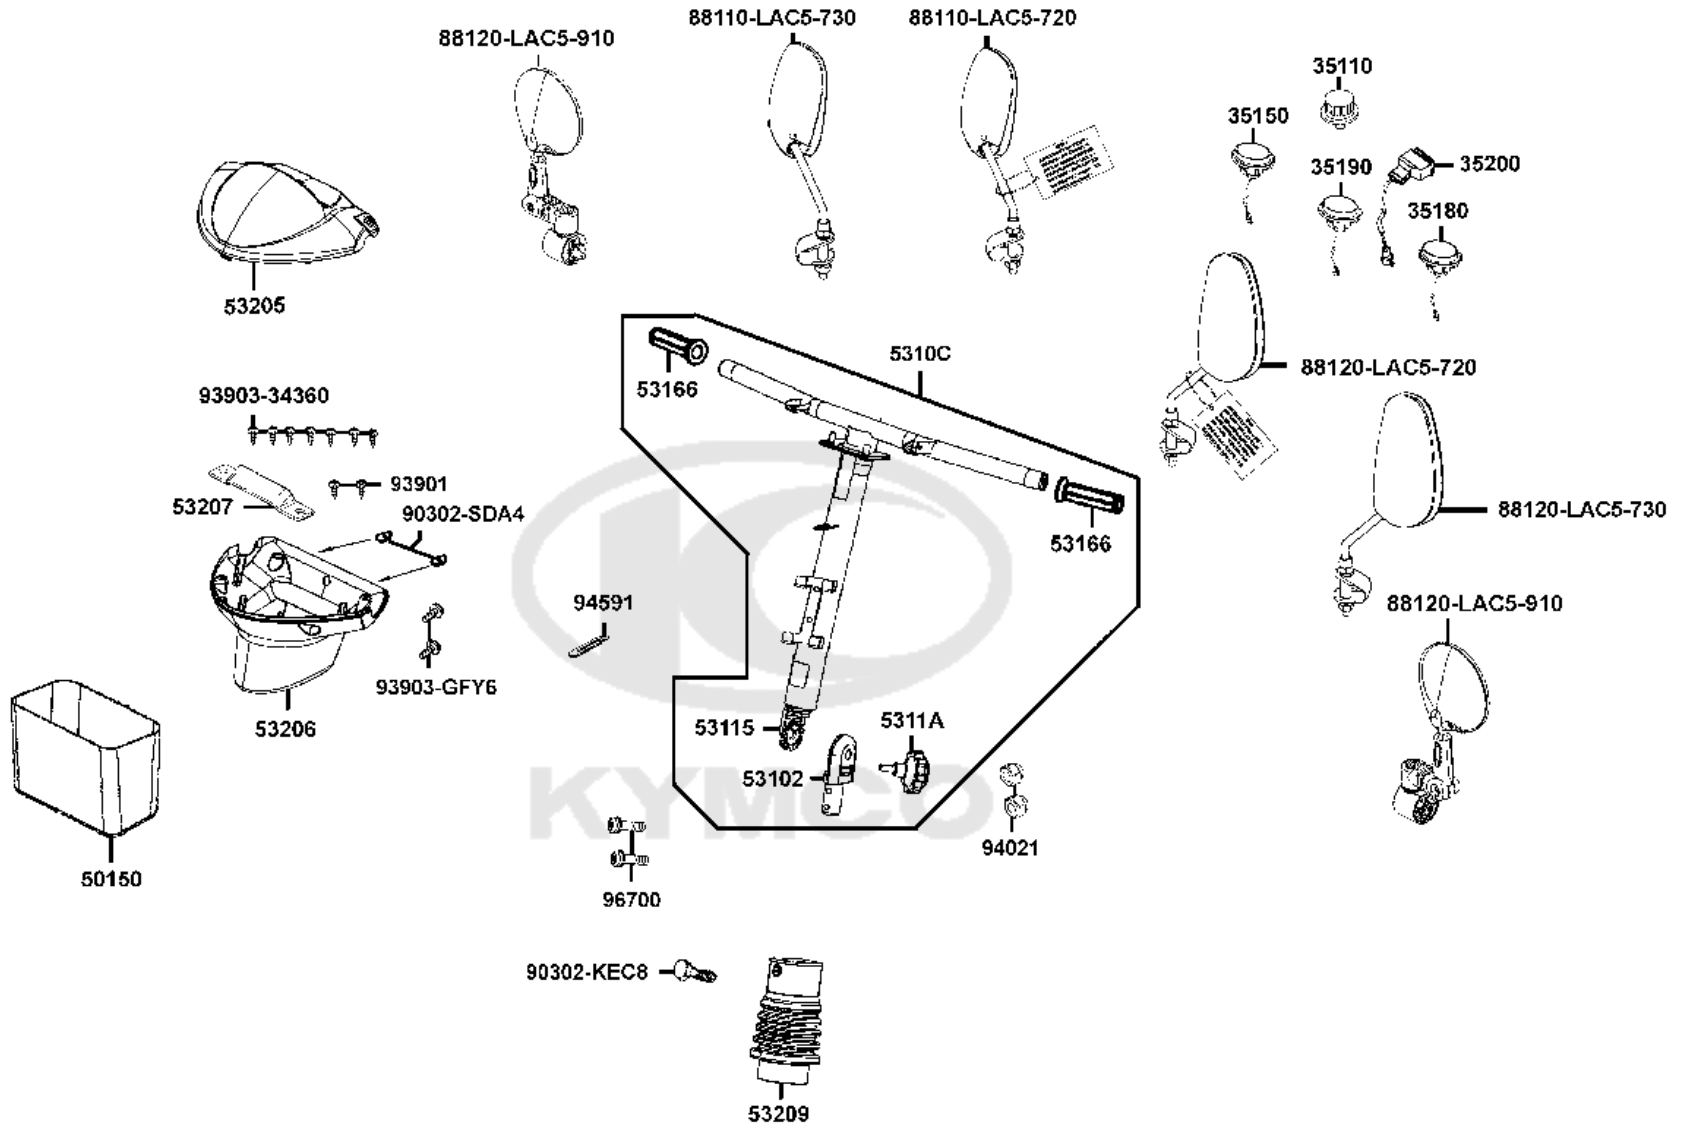

F01

Handle Steering