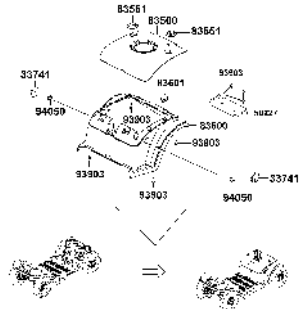

F08 Body Cover