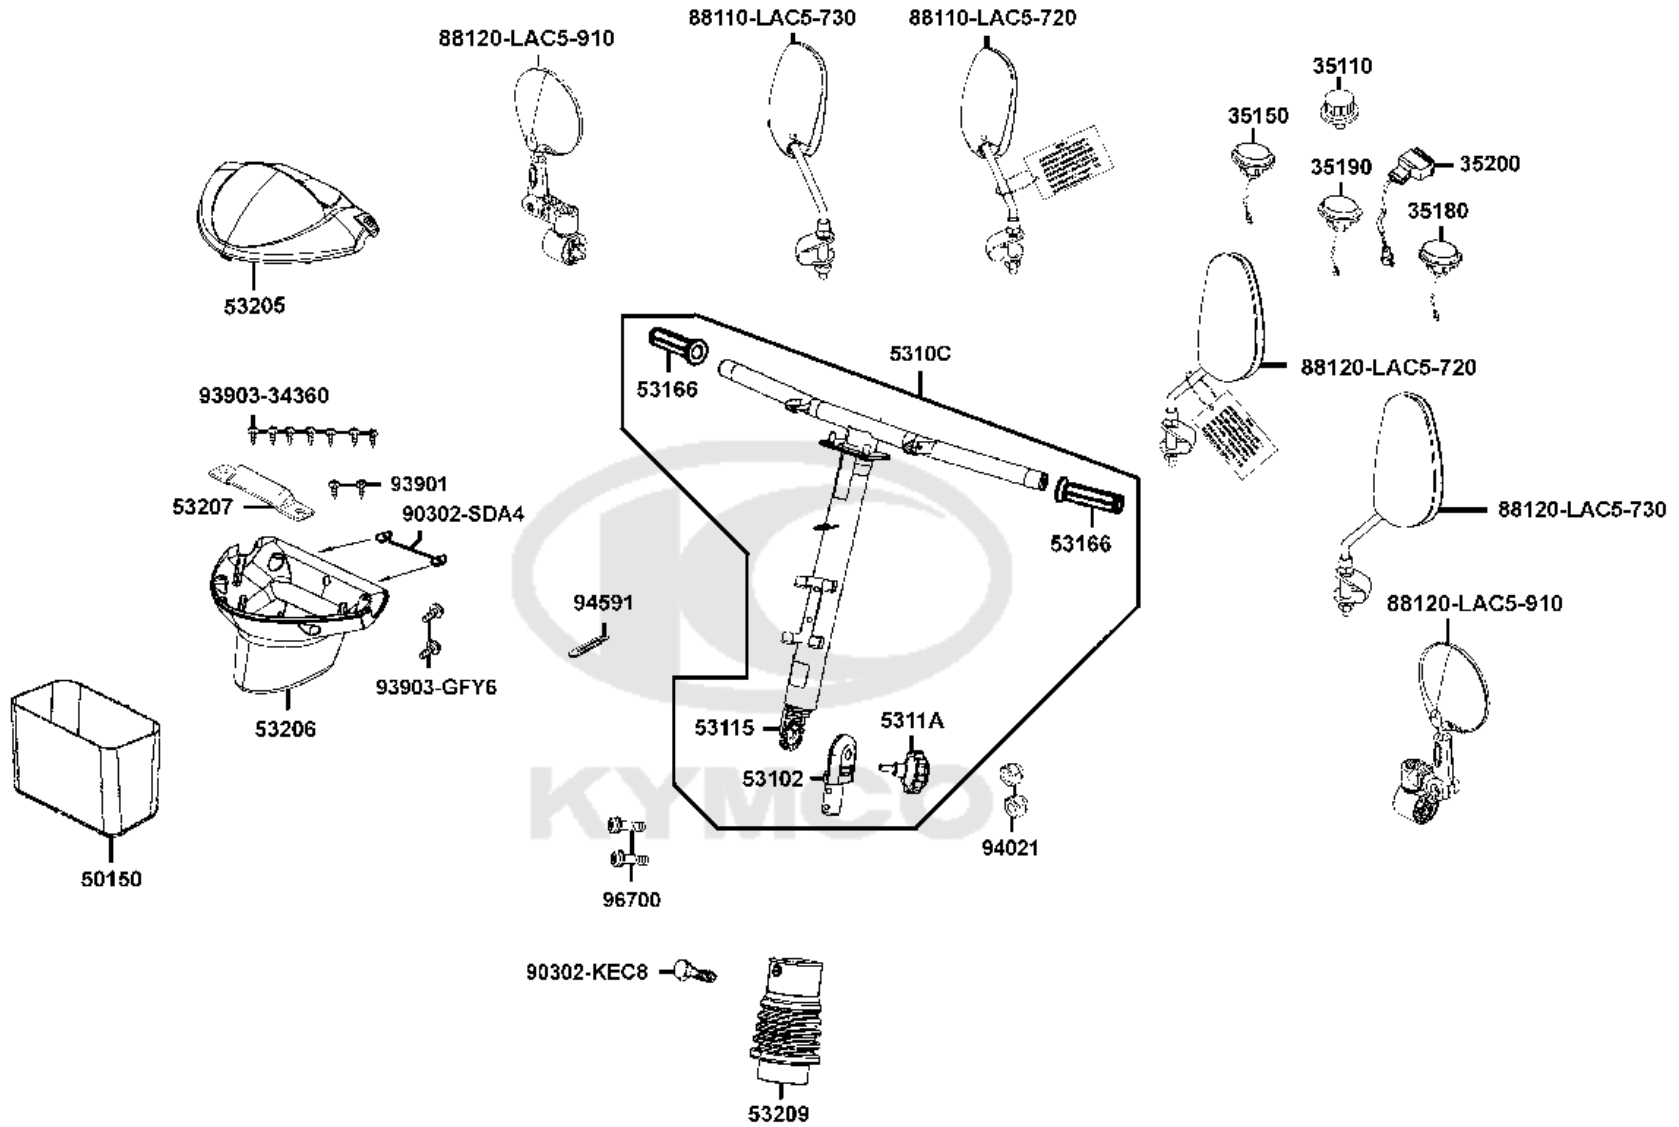

F01

Handle Steering