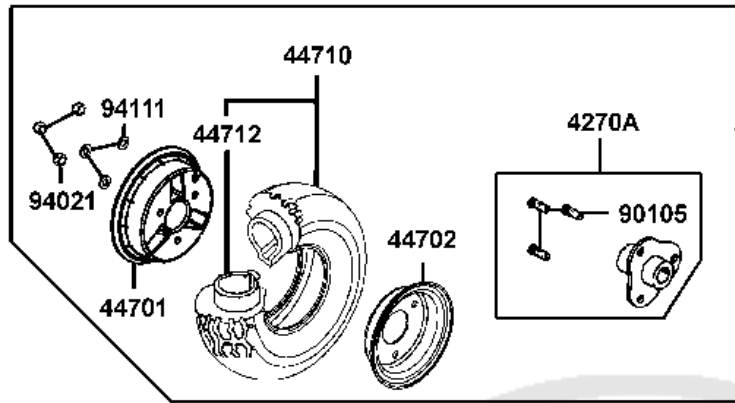

F05

Rear Wheel

42600