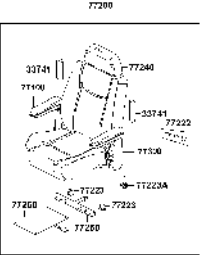

CONTENTS

● ABOUT THIS PARTS LIST	1
● COLOR CHART OF EQ35AA(UK)	3
● CONTENTS-ENGINE GROUP	5
● CONTENTS-FRAME GROUP	6
● ENGINE PARTS LIST	8
● FRAME PARTS LIST	10
● PART NO. INDEX	46

NO	MODEL			COLOR CHART OF EQ35AA(UK)			
	PHOTO NO			NO. 1	NO. 2	NO. 3	NO. 4
	BASIC COLOR			Bright Blue	Deep Blue Metallic	Gray Metallic	Bright Silver
	CODE			Bright Blue	Deep Blue Metallic	Gray Metallic	Bright Silver
	PARTS NAME	PARTS NO.	VERSION	PB107MA	PB183MA	NH260MA	NH045MA
1	HANDLE ASSY	5310C-LAC5-810	6	MAS			
2	HANDLE ASSY	5310C-LAC5-820	2				
3	GRIP L HANDLE	53166-LAC5-911	1	N1R			
4	COVER DUST	53209-LAC5-810	0				
5	BOLT HANDLE SET	64302-LAC5-900	5				
6	MOLD A	64311-LAC5-900	3				
7	PLUG FLOOR	64316-LAC5-900	2				
8	MAT FLOOR	64320-LAC5-900	2				
9	COVER FLOOR	64330-LAC5-900	4				
10	COVER BODY UP	83500-LAC5-900	5	N8P			
11	COVER HANDLE FR	53205-LAC5-810	3	BAP	BHP	HWP	N8P
12	COVER HANDLE RR	53206-LAC5-810	3				
13	FLOOR PANEL	64310-LAC5-900	5				
14	COVER BODY LOW	83600-LAC5-900	7	T01			
15	SEAT ASSY (Standard	77200-LAC5-720	4				
16	STRIPE BODY COVER	86407-LAC5-810	0				
17	LABEL BATTERY	87508-LAC5-910	2				
18	LABEL BATTERY	87508-LED4-E00	0				
19	LABEL SPEED SW	87562-LED4-E00	0	T01			
20	USE CAUTION	87501-LAC5-900	7				
21	MARK KYMCO	87532-KGAG-V00	6				
22	MAR DRIVE CAUTION	87560-LAC5-900	4				
23	LABLE SPEED SW	87562-LAC5-810	0	T02			
24	MARK KYMCO	86201-LDB4-900	3				
25	USE CAUTION	87501-LED5-910	1				
DATE OF STARTING-SALES							
DATE OF END-SALES							

CONTENTS - FRAME GROUP

F01 Handle Steering

F02 Floor

F03 Steering Stem

F04 Front Wheel

F05 Rear Wheel

F06 Seat

F07 Battery