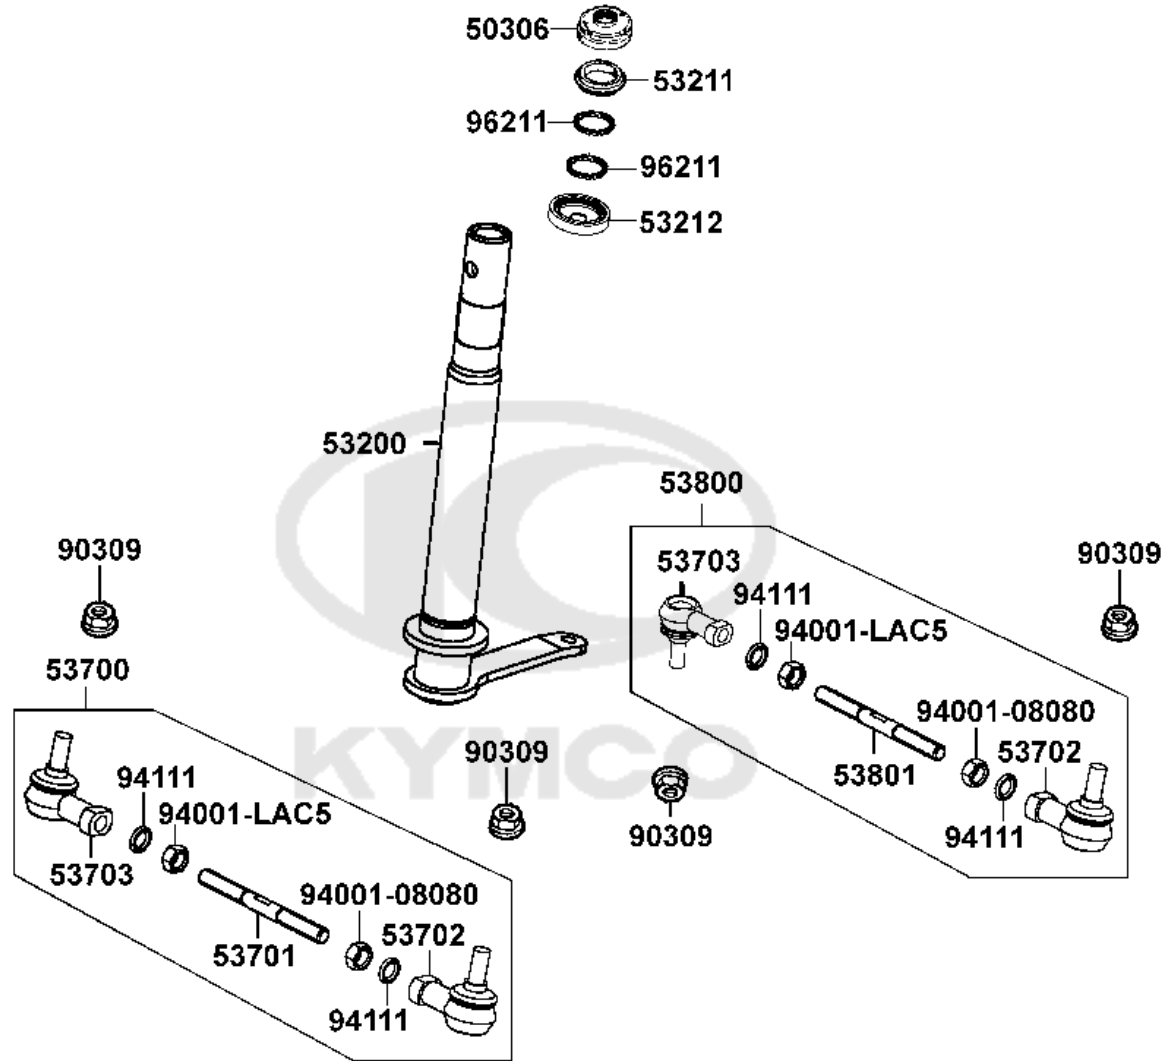

F01

Handle Steering

Sales mark	Ref no	Part no	Description	Reg description	Regd no	Ref Price	F01
	88120-LAC5-730	88120-LAC5-730	MIRROR ASSY. L/H.BACK	MIRROR ASSY. L/H.BACK	1	25.00	
	88120-LAC5-910	88120-LAC5-910	MIRROR ASSY BACK	MIRROR ASSY BACK	1	16.25	
	90302-KEC8	90302-KEC8-910	BOLT PAN 5*9	BOLT PAN 5*9	2	3.25	
	90302-SDA4	90302-SDA4-004	NUT SPRING 4MM **SA4-0040	NUT SPRING 4MM **SA4-0040	1	0.26	
	93901	93901-32120	SCREW TAPPING 3*8 *(1) C.V.	SCREW TAPPING 3*8 *(1) C.V.	2	0.26	
	93903-34360	93903-34380-G	SCREW TAPPING 4x12	SCREW TAPPING 4x12	1	3.25	
	93903-GFY6	93903-GFY6-910	BOLT-WASH 5*12	BOLT-WASH 5*12	2	3.25	
	94021	94021-06080-0S	NUT HEX CAP 6MM	NUT HEX CAP 6MM	2	0.25	
	94591	94591-LBE1-900	CLIP 2*71	CLIP 2*71	1	3.25	
	96700	96700-LDE5-900	SOCKET BOLT 6x28(K)	SOCKET BOLT 6x28(K)	2	0.71	

Sales mark	Ref no	Part no	Description	Reg description	Regd no	Ref Price	F03
	50306	50306-LDB4-001	NUT STRG STEM LOCK	NUT STRG STEM LOCK	1	5.20	
	53200	53200-LDB4-810	STEM COMP STEERING	STEM COMP STEERING	1	19.50	
	53211	53211-GFY6-940	RACE STRG TOP CONE **GY6-9400	RACE STRG TOP CONE **GY6-9400	1	1.87	
	53212	53212-LDB4-004	ORDER 53212-GHC8-004	ORDER 53212-GHC8-004	1	3.25	
	53700	53700-LAC5-700	ROAD ASSY STEERING alt 53700-LAC5	ROAD ASSY STEERING alt 53700-LAC5-	2	13.00	
	53701	53701-LAC5-700	ROD COMP SWING	ROD COMP SWING	1	16.25	
	53702	53702-LAC5-900	BALL JOINT R	BALL JOINT R	2	6.50	
	53703	53703-LAC5-900	JOINT L BALL	JOINT L BALL	2	16.25	
	53800	53800-LAC5-700	ROD ASSY STEERING	ROD ASSY STEERING	1	13.00	
	53801	53801-LAC5-700	ROD COMP STEERING	ROD COMP STEERING	1	11.70	
	90309	90309-LDB4-90A	NUT U FLANGE 8MM	NUT U FLANGE 8MM	4	3.25	
	94001-08080	94001-08080-0S	NUT HEX 8MM	NUT HEX 8MM	2	0.49	
	94001-LAC5	94001-LAC5-900	NUT HEX 8MM L	NUT HEX 8MM L	2	0.55	
	94111	94111-08800	WASHER SPRING 8MM	WASHER SPRING 8MM	4	0.33	
	96211	96211-05000	BALL BEARING PACK OF 100	BALL BEARING PACK OF 100	55	3.25	