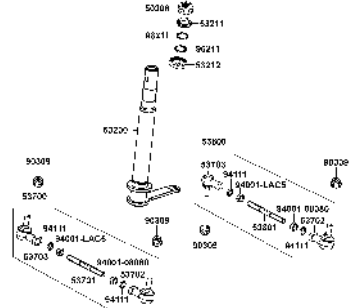

CONTENTS - FRAME GROUP

F01 Handle Steering

F02 Floor

F03 Steering Stem

F04 Front Wheel

F05 Rear Wheel

F06 Seat

F07 Battery

31300-LAC5-730

1110A

Sales mark	Ref no	Part no	Description	Reg description	Regd no	Ref Price	E01
	1110A	1110A-LDB4-900	MISSION ASSY	MISSION ASSY	1	189.61	
	1110A	1110A-LDB4-M30	MISSION ASSY	MISSION ASSY	1	189.61	
	11302	11302-LAC5-900	RUBBER	RUBBER	2	6.50	
	13331	13331-LAC5-900	KEY 4.8*4.8*30	KEY 4.8*4.8*30	2	3.25	
	31300-LAC5-720	31300-LAC5-720	MOTOR ASSY	MOTOR ASSY	1	160.00	
	31300-LAC5-730	31300-LAC5-730	MOTOR ASSY	MOTOR ASSY	1	135.00	
	31300-LAC5-920	31300-LAC5-920	MOTOR ASSY	MOTOR ASSY	1	150.00	
	31340	31340-LAC5-900	BRUSH ASSY	BRUSH ASSY	2	7.00	
	31345	31345-LAC5-305	MOTOR BRUSH- MIDI XL/ SUPER 4/6/8/	MOTOR BRUSH- MIDI XL/ SUPER 4/6/8/	2	3.25	
	31347	31347-LAC5-305	CAP BRUSH	CAP BRUSH	2	3.25	
	31350-LAC5	31350-LAC5-900	BRAKE ASSY	BRAKE ASSY	1	52.00	
	31350-LDB4	31350-LDB4-E20	BRAKE ASSY	BRAKE ASSY	1	52.00	
	50350	50350-LDB4-900	CONNECTOR MISSION	CONNECTOR MISSION	2	5.20	
	93891	93891-04012-06	SCREW WASHER 4*12	SCREW WASHER 4*12	3	0.13	
	94050	94050-08080-G	NUT FLANGE 8MM (C)	NUT FLANGE 8MM (C)	4	0.49	
	94510	94510-19000	CIRCLIP EX 1.9	CIRCLIP EX 1.9	2	2.12	
	96600	96600-06060-08G	SCOKET BOLT 8*18	SCOKET BOLT 8*18	2	3.25	