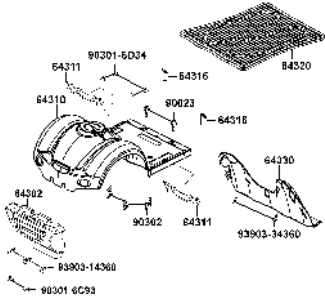

CONTENTS - FRAME GROUP

F01 Handle Steering

F02 Floor

F03 Steering Stem

F04 Front Wheel

F05 Rear Wheel

F06 Seat

F07 Battery

F08 Body Cover

F09 Winker Assy RH