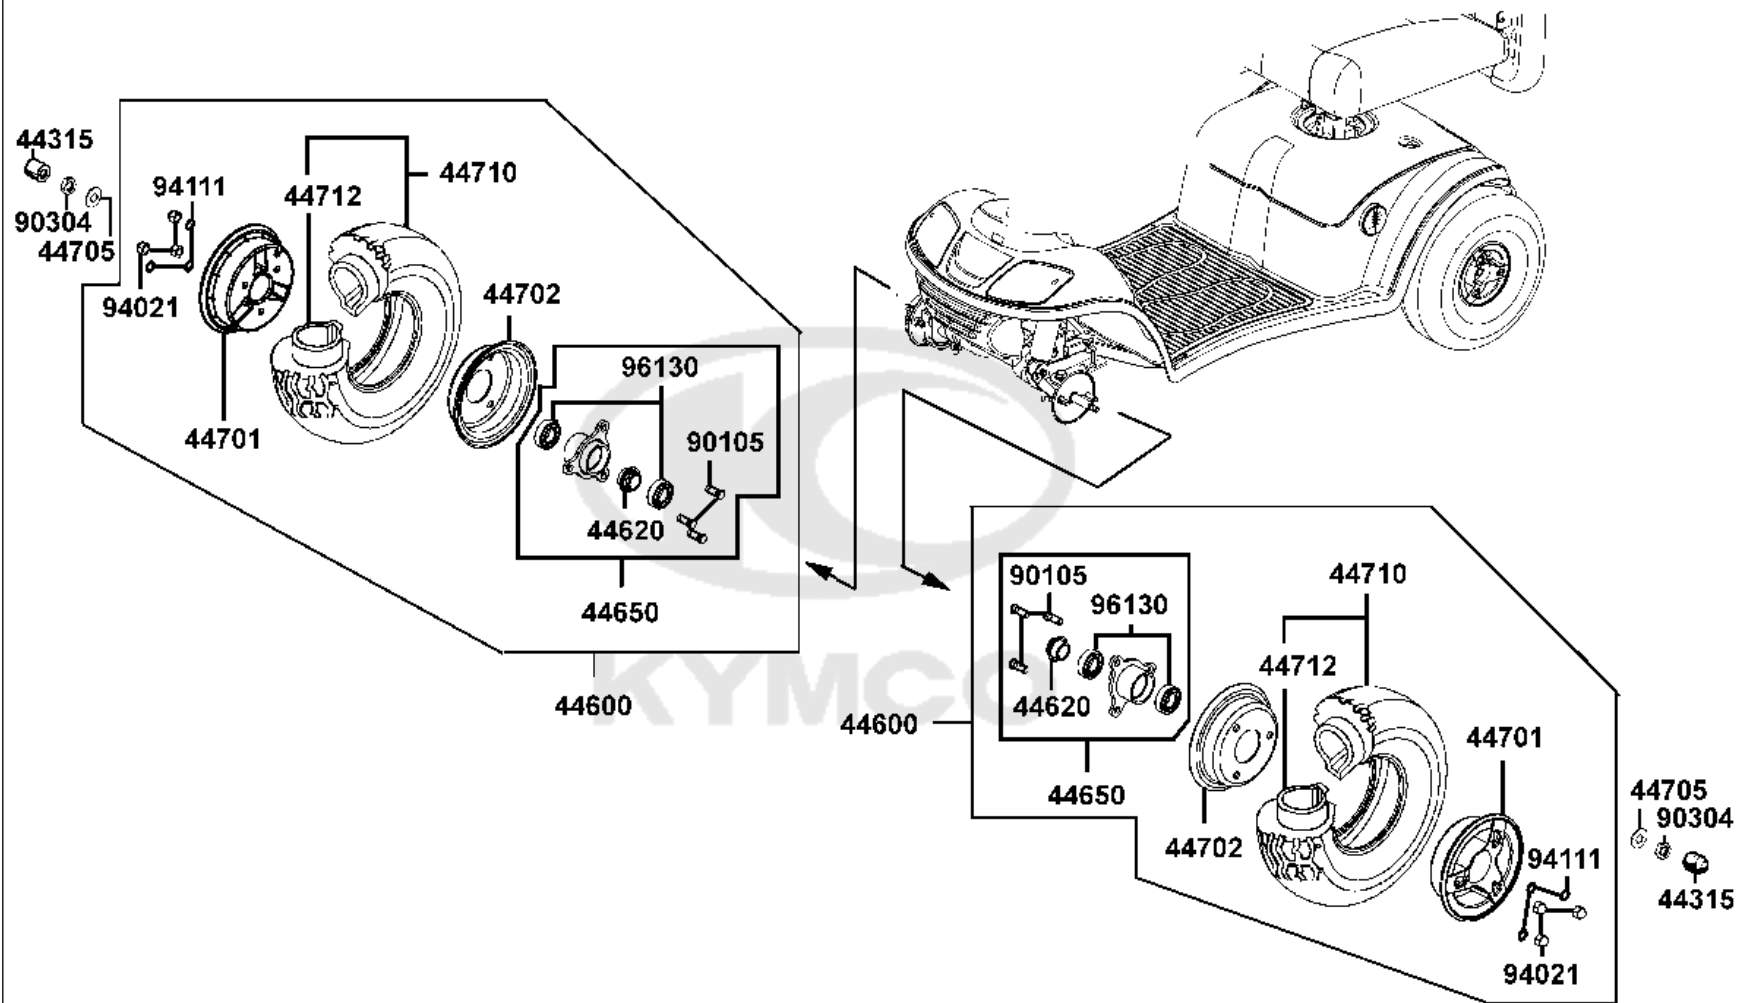

F04

Front Wheel