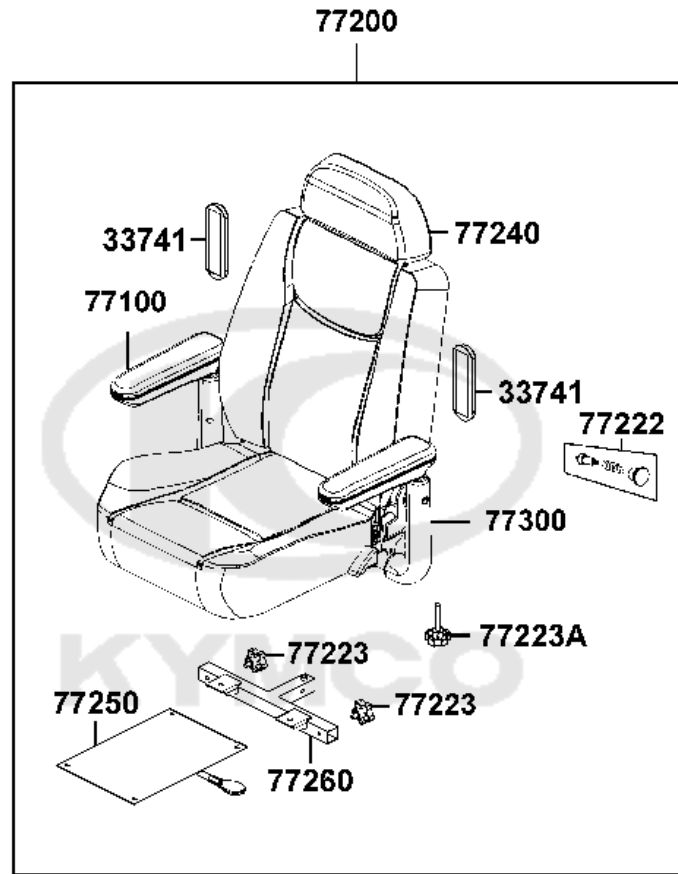

F05

Rear Wheel

42600

Sales mark	Ref no	Part no	Description	Reg description	Regd no	Ref Price	F05
	42315	42315-LAC5-900	CAP RR AXLE **(0) C.2003.10.22	CAP RR AXLE **(0) C.2003.10.22	2	3.25	
	42600	42600-LAC5-E00	WHEEL ASSY REAR	WHEEL ASSY REAR	1	38.00	
	42705	42705-LAC5-900	WASHER 12MM RR WHEEL	WASHER 12MM RR WHEEL	2	3.25	
	4270A	4270A-LAC5-900	CONNECTOR ASSY RR	CONNECTOR ASSY RR	1	13.00	
	44701	44701-LAC5-900	RIM CAST FR	RIM CAST FR	2	13.00	
	44701	44701-LAC5-930	RIM CAST FR RH	RIM CAST FR RH	2	24.05	
	44702	44702-LAC5-900	RIM COMP FR	RIM COMP FR	2	12.35	
	44702	44702-LAC5-930	ORDER 44701-LAC5-900	ORDER 44701-LAC5-900	2	5.20	
	44710	44710-LAC5-90B	TIRE ASSY RR /MIDI GREY	TIRE ASSY RR /MIDI GREY PNEUMATIC	2	22.00	
	44712	44712-LAC5-900	TUBE TIRE **(0) C.2005.09.08	TUBE TIRE **(0) C.2005.09.08	1	7.22	
	90105	90105-LAC5-900	BOLT M8*20 **(0) C.2005.09.08	BOLT M8*20 **(0) C.2005.09.08	6	3.25	
	90306	90306-LDB4-90A	NUT U FLANGE 10MM	NUT U FLANGE 10MM	1	3.25	
	94021	94021-08020-0S	NUT HEX CAP 8MM	NUT HEX CAP 8MM	6	3.25	
	94111	94111-08000	WASHER SPRING 8MM	WASHER SPRING 8MM	6	0.55	

Sales mark	Ref no	Part no	Description	Reg description	Regd no	Ref Price	F06
	33741	33741-LBB7-E70	REFLEX REFLECTOR	REFLEX REFLECTOR	2	3.25	
	77100	77100-LBB7-700	ARM REST ASSY R/H	ARM REST ASSY R/H	1	31.20	
**	77200	77200-LAC5-720	SEAT ASS.Y	SEAT ASS.Y	1	162.56	
	77222	77222-LAC5-700	DRAW BAR	DRAW BAR	1	8.45	
	77223	77223-LAC5-305	BOLT LOCK ARM REST	BOLT LOCK ARM REST	2	3.25	
	77223A	77223-LDB4-305	BOLT LOCK ARM REST	BOLT LOCK ARM REST	1	1.19	
	77240	77240-LAC5-700	HEAD REST	HEAD REST	1	19.50	
	77250	77250-LAC5-720	BASE ASSY SEAT	BASE ASSY SEAT	1		
	77260	77260-LAC5-700	STAY ASSY RR SEAT	STAY ASSY RR SEAT	0	13.00	
	77300	77300-LBB7-700	ARM REST ASSY L/H	ARM REST ASSY L/H	1	31.20	