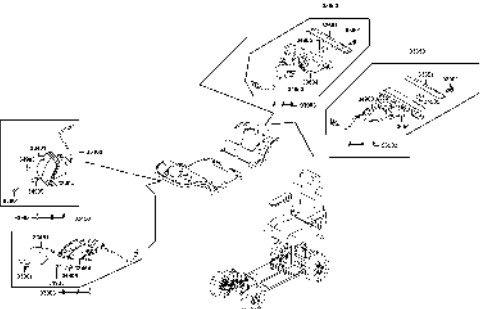

F09 Winker Assy RH