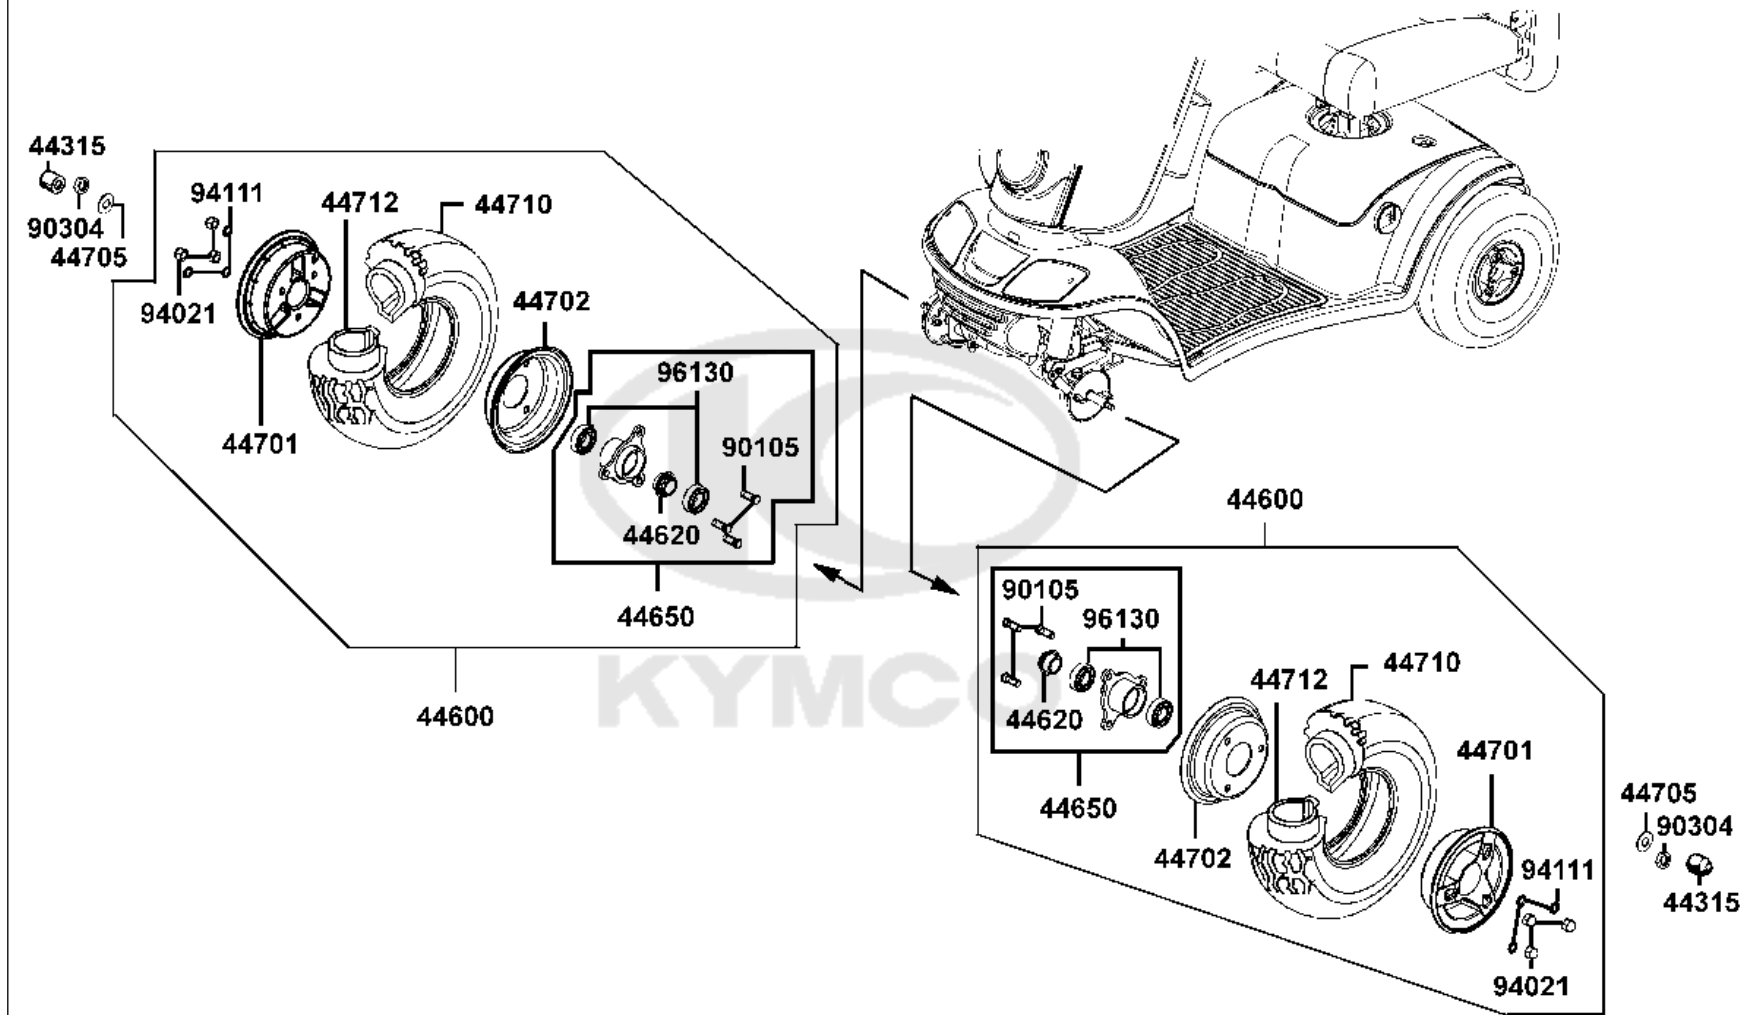

F05

Front Wheel