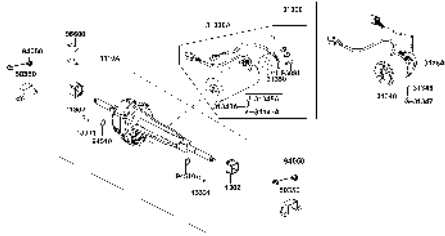

CONTENTS - ENGINE GROUP

E01 Motor