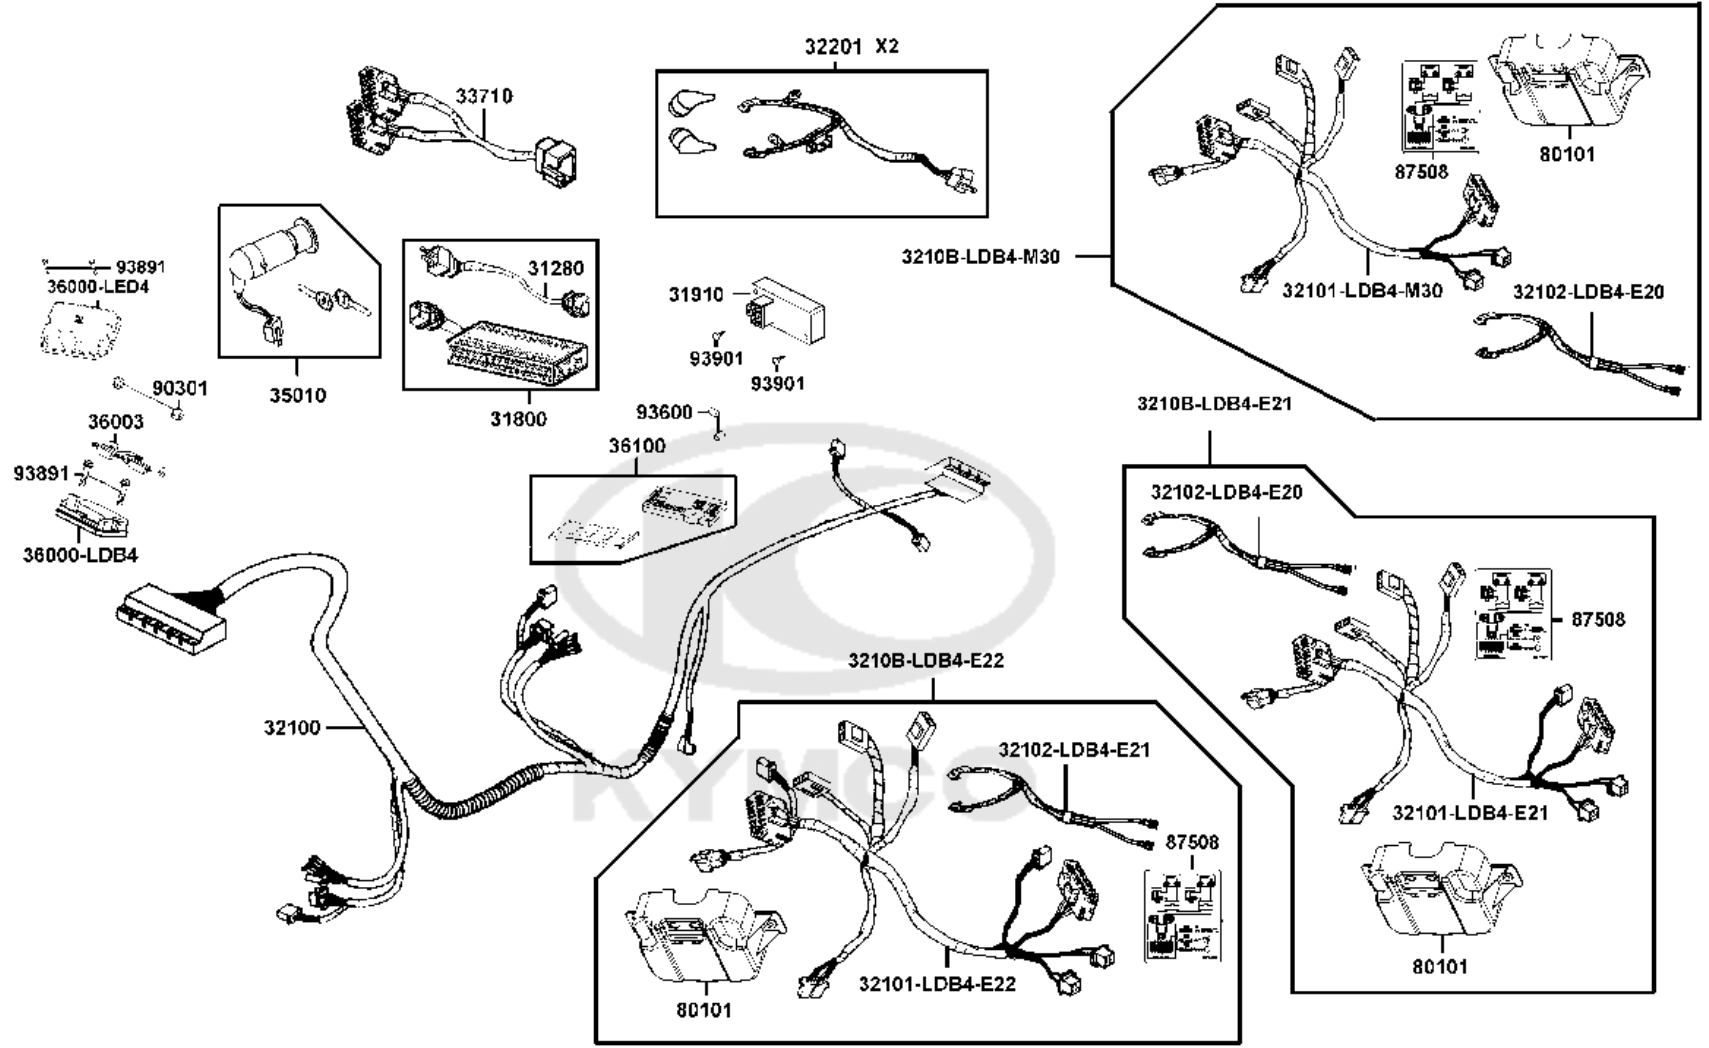

F10

Winker Assy RH

Sales mark	Ref no	Part no	Description	Reg description	Regd no	Ref Price	F10
	33400	33400-LAC5-900	WINKER ASSY RH FR	WINKER ASSY RH FR	1	16.25	
	33401	33401-LAC5-900	LENS COMP R FR WINKER	LENS COMP R FR WINKER	1	6.50	
	33404	33404-LAC5-900	BASE COMP R FR WINKER	BASE COMP R FR WINKER	1	26.00	
	33450	33450-LAC5-900	WINKER ASSY LH FR	WINKER ASSY LH FR	1	16.25	
	33451	33451-LAC5-900	LENS L FR WINKER CLEAR/ORANGE	LENS L FR WINKER CLEAR/ORANGE	1	6.50	
	33454	33454-LAC5-900	BASE COMP L FR WINKER	BASE COMP L FR WINKER	1	9.75	
	33600-LAC5	33600-LAC5-900	WINKER ASSY RH RR	WINKER ASSY RH RR	1	16.25	
	33600-LDB4	33600-LDB4-E90	WINKER ASSY RH RR	WINKER ASSY RH RR	1	16.25	
	33601	33601-LAC5-900	LENS COMP R RR WINKER	LENS COMP R RR WINKER	1	6.50	
	33604	33604-LAC5-900	BASE COMP R RR WINKER	BASE COMP R RR WINKER	1	9.75	
	33650-LAC5	33650-LAC5-900	WINKER ASSY LH RR	WINKER ASSY LH RR	1	16.25	
	33650-LDB4	33650-LDB4-E90	WINKER ASSY LH RR	WINKER ASSY LH RR	1	16.25	
	33651	33651-LAC5-900	LENS COMP L RR WINKER	LENS COMP L RR WINKER	1	6.50	
	33654	33654-LAC5-900	BASE COMP L RR WINKER	BASE COMP L RR WINKER	1	6.50	
	34903	34903-KPCP-900	BULB POSITION LIGHT 12V5W **KCP-	BULB POSITION LIGHT 12V5W **KCP-	2	1.43	
	34903	34903-LAC5-900	BULB POSITION	BULB POSITION	4	3.25	
	34905	34905-LAC5-900	BULB WINKER 24V 10W	BULB WINKER 24V 10W	4	3.25	
	93901	93901-32310	SCREW TAPPING 3*12	SCREW TAPPING 3*12	4	3.25	
	93903	93903-34380-G	SCREW TAPPING 4x12	SCREW TAPPING 4x12	1	3.25	