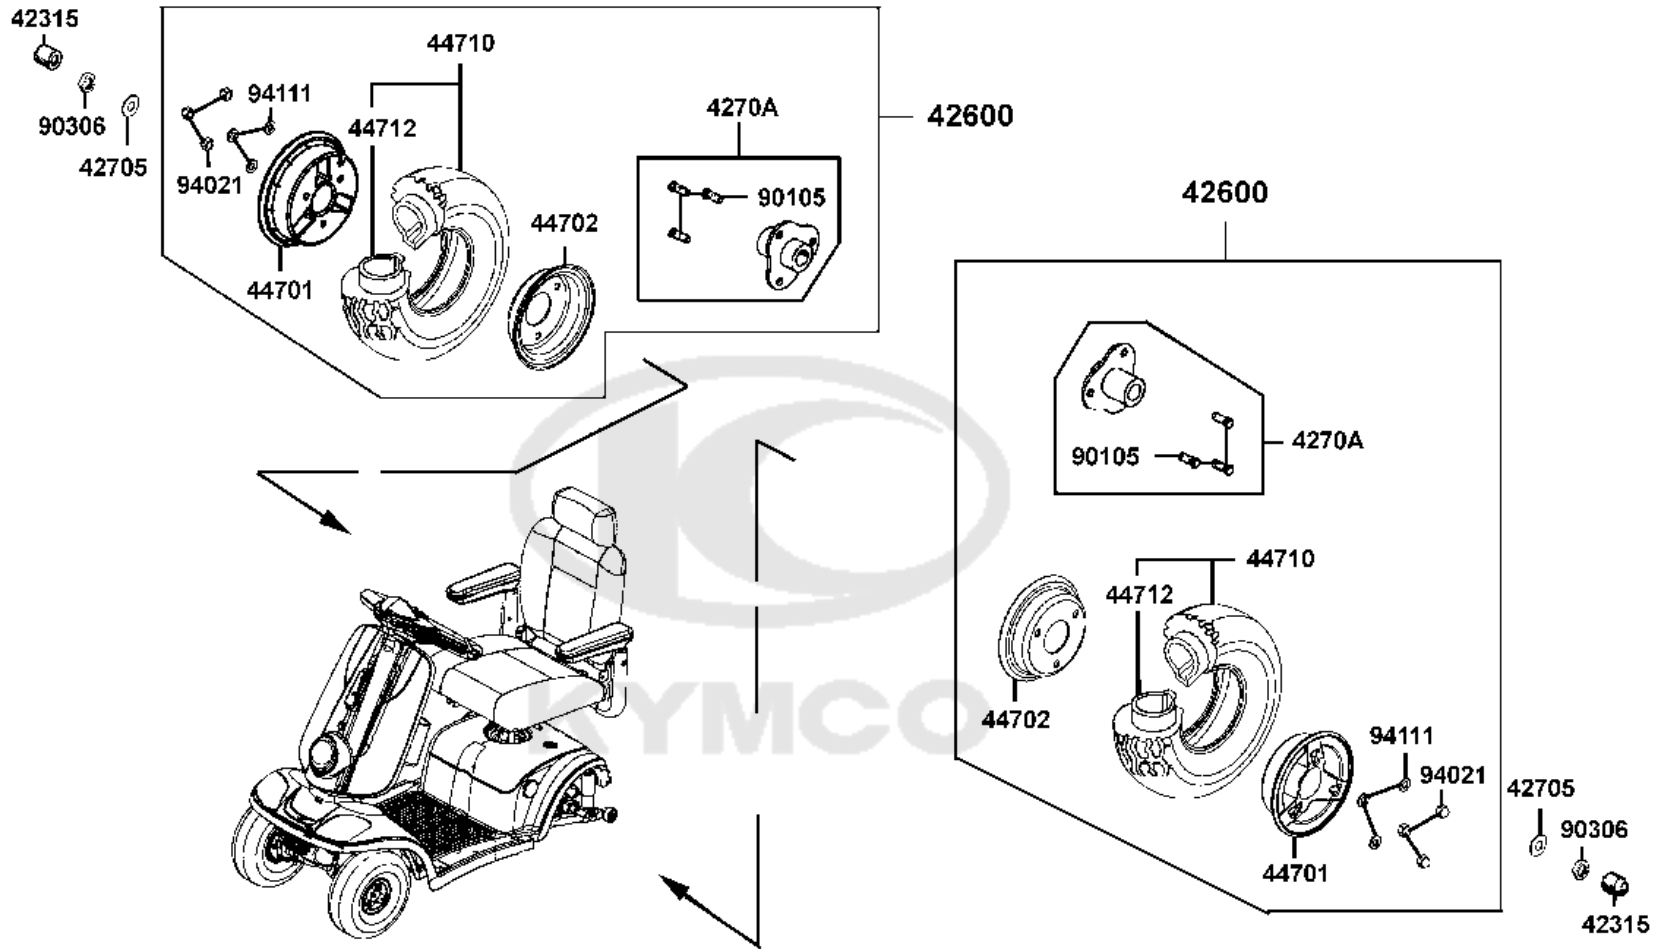

F06

Rear Wheel