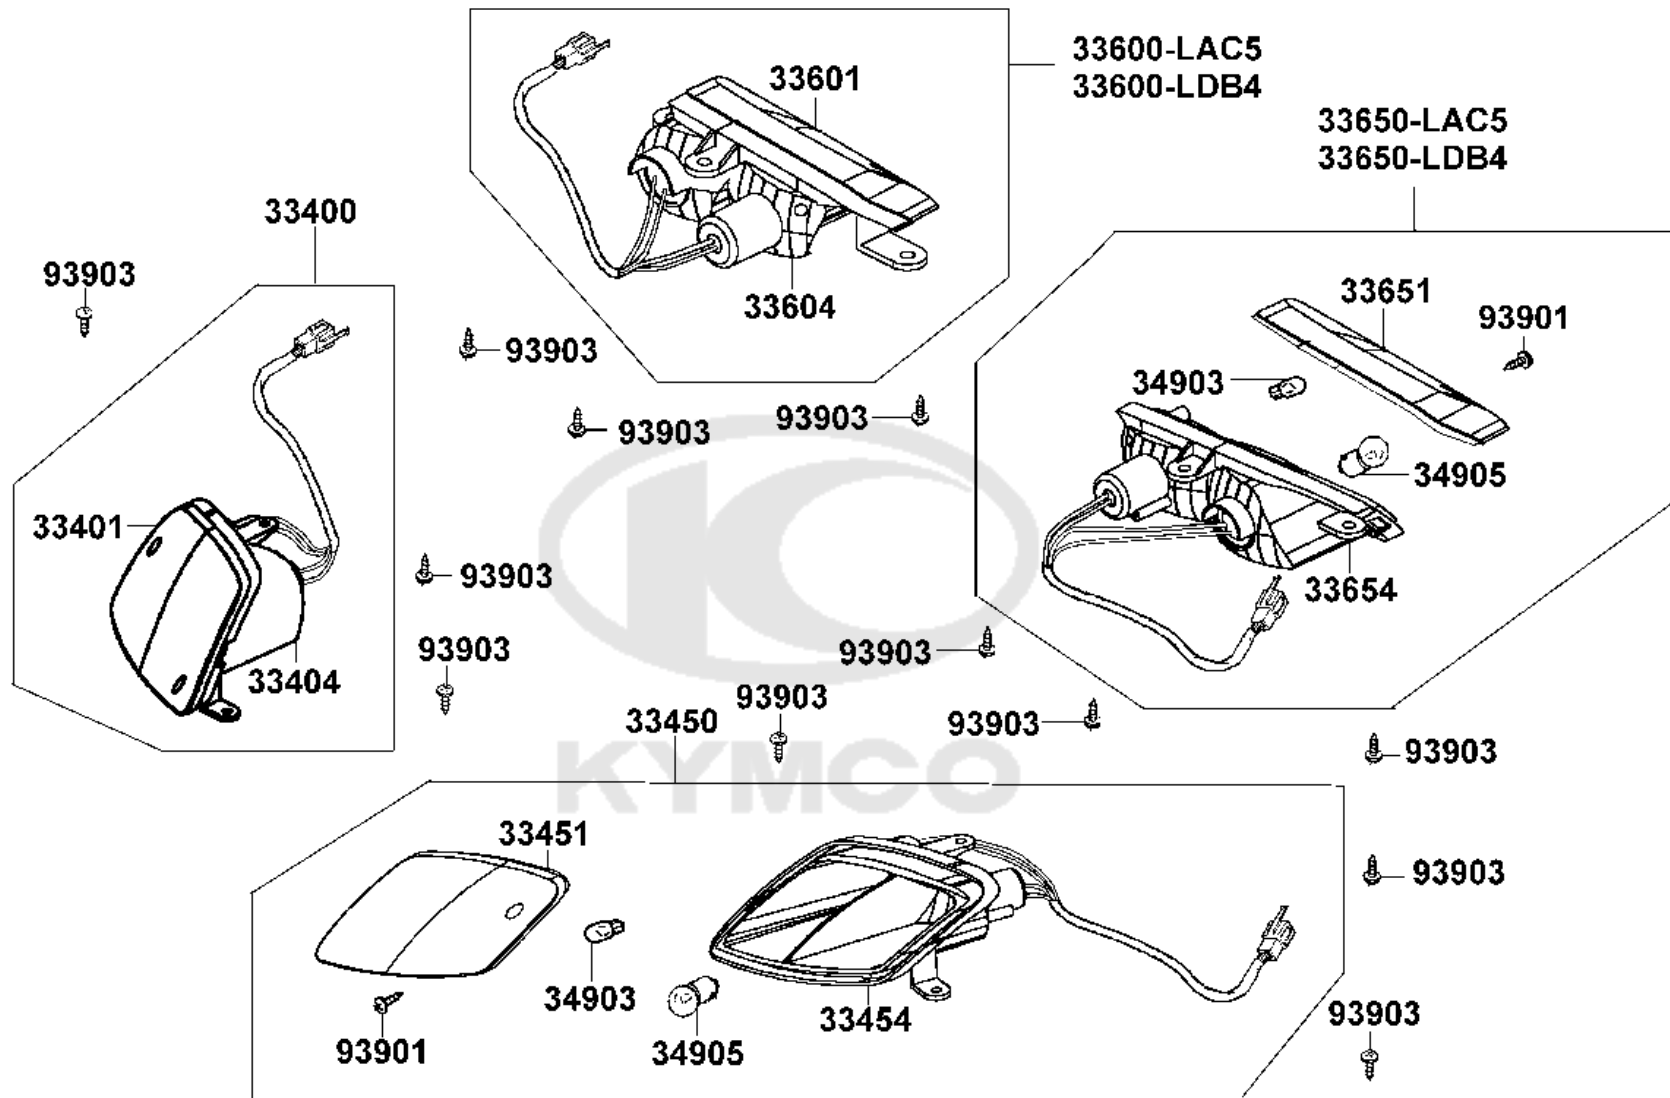

F10

Winker Assy RH