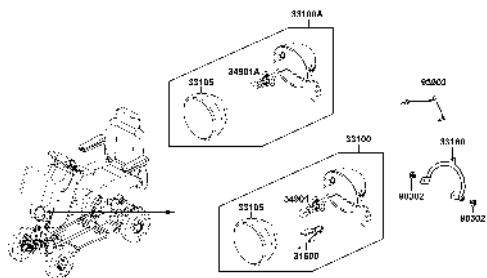

CONTENTS - FRAME GROUP

F01 Head Light