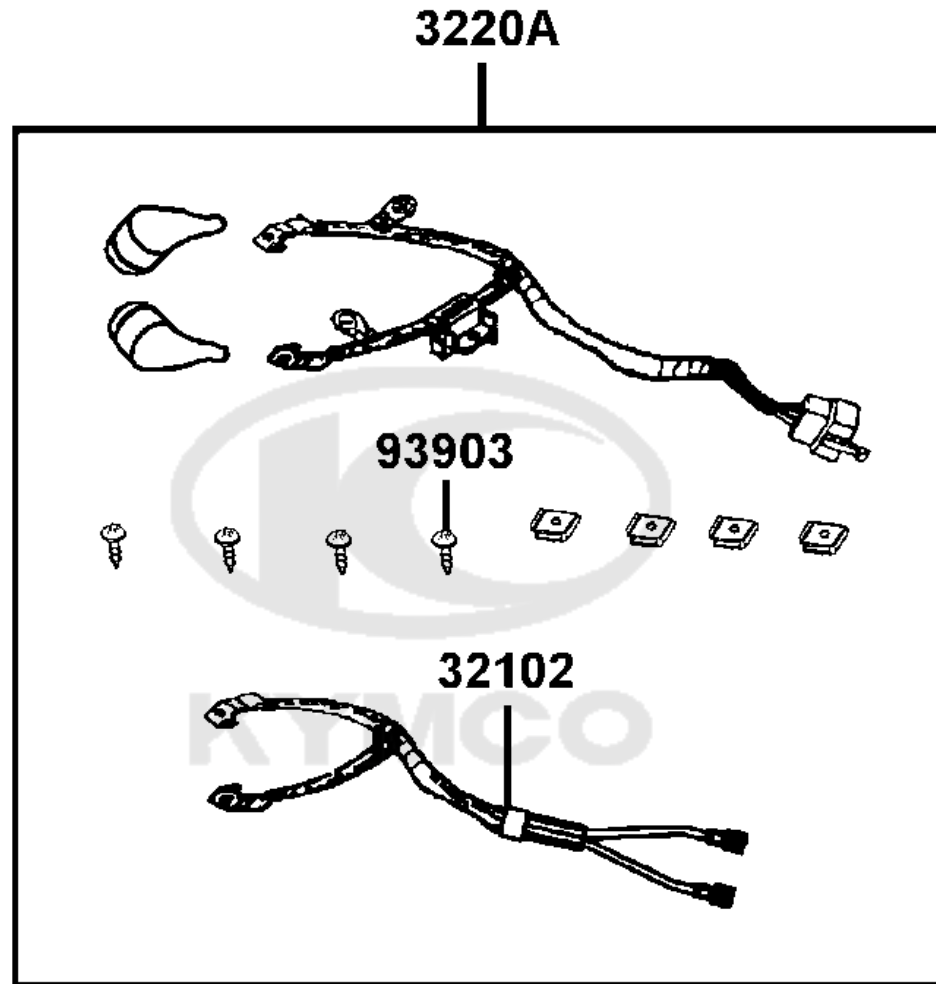

CONTENTS

● ABOUT THIS PARTS LIST	1
● COLOR CHART OF EQ35BA(UK)	3
● CONTENTS-ENGINE GROUP	7
● CONTENTS-FRAME GROUP	8
● ENGINE PARTS LIST	10
● FRAME PARTS LIST	12
● PART NO. INDEX	58

NO	MODEL			COLOR CHART OF EQ35BA(UK)			
	PHOTO NO			NO. 1	NO. 2	NO. 3	NO. 4
	BASIC COLOR			Bright Blue	Deep Blue Metallic	Gray Metallic	Bright Silver
	CODE			Bright Blue	Deep Blue Metallic	Gray Metallic	Bright Silver
	PARTS NAME	PARTS NO.	VERSION	PB107MA	PB183MA	NH260MA	NH045MA
1	BOLT HANDLE SET	64302-LAC5-900	5	N1R			
2	MOLD A	64311-LAC5-900	3				
3	PLUG FLOOR	64316-LAC5-900	2				
4	MAT FLOOR	64320-LAC5-900	2				
5	COVER FLOOR	64330-LAC5-900	4				
6	BUMPER RR	83751-LAC5-900	1				
7	METER COVER	53207-LAC5-900	8	N8P			
8	COVER.FRONT	64301-LED4-800	3				
9	COVER FRONT	64301-LED4-900	4				
10	COVER.BASKET STAY	64303-LED4-900	4				
11	COVER.FR PLUG	64304-LED4-900	2				
12	COVER BODY UP	83500-LAC5-900	5				
13	MIRROR ASSY R BACK	88110-LAC7-810	1				
14	MIRROR ASSY R BACK	88110-LDF3-E01	1				
15	MIRROR ASSY L BACK	88120-LAC7-910	1				
16	MIRROR ASSY L BACK	88120-LDF3-E01	1				
17	FLOOR PANEL	64310-LAC5-900	5	BAP BHP HWP N8P			
18	LEG SHIELD	81131-LED4-900	4				
19	COVER BODY LOW	83600-LAC5-900	7				
20	SEAT ASSY	77200-LAC5-700	8	T01			
21	SEAT ASSY	77200-LDB4-700	2				
22	EMB METER	86444-LAC5-900	9				
23	LABEL BATTERY	87508-LDB4-900	2				
24	CAUTION FEDERAL LAW	87522-LBB7-M32	2				
25	CAUTION RADIO WAVE	87541-LAC5-M30	5				
DATE OF STARTING-SALES							
DATE OF END-SALES							

KEY COMP

1

5.85

Sales mark	Ref no	Part no	Description	Reg description	Regd no	Ref Price	F16
------------	--------	---------	-------------	-----------------	---------	-----------	------------

32102		32102-LDB4-E20	CORD SET POWER	CORD SET POWER	1	29.30	
3220A		3220A-LDB4-305	POWER CORD & BAT CONN CORD	POWER CORD & BAT CONN CORD	1		
93903		93903-14280	SCREW TAPPING 4*10	SCREW TAPPING 4*10	4		