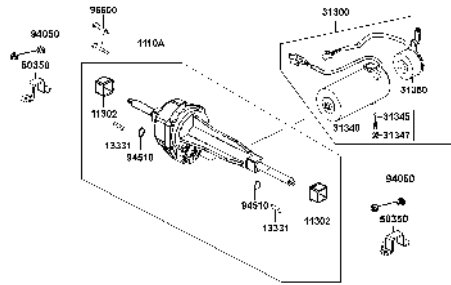

CONTENTS - ENGINE GROUP

E01 Motor