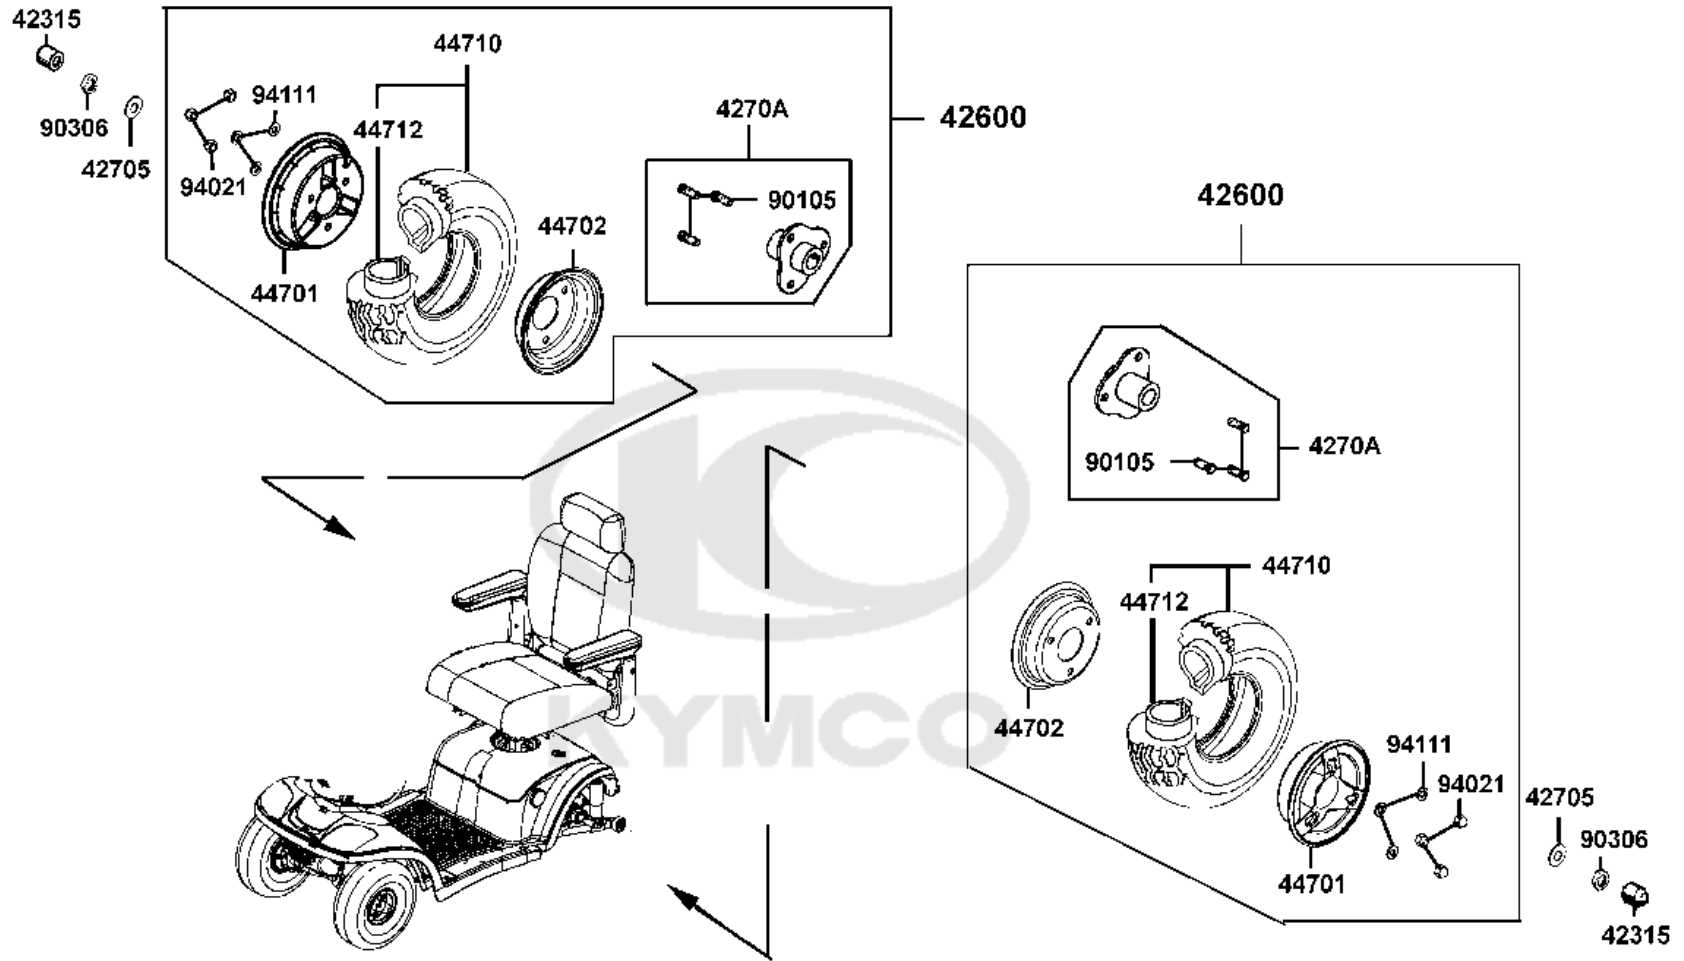

F06

Rear Wheel