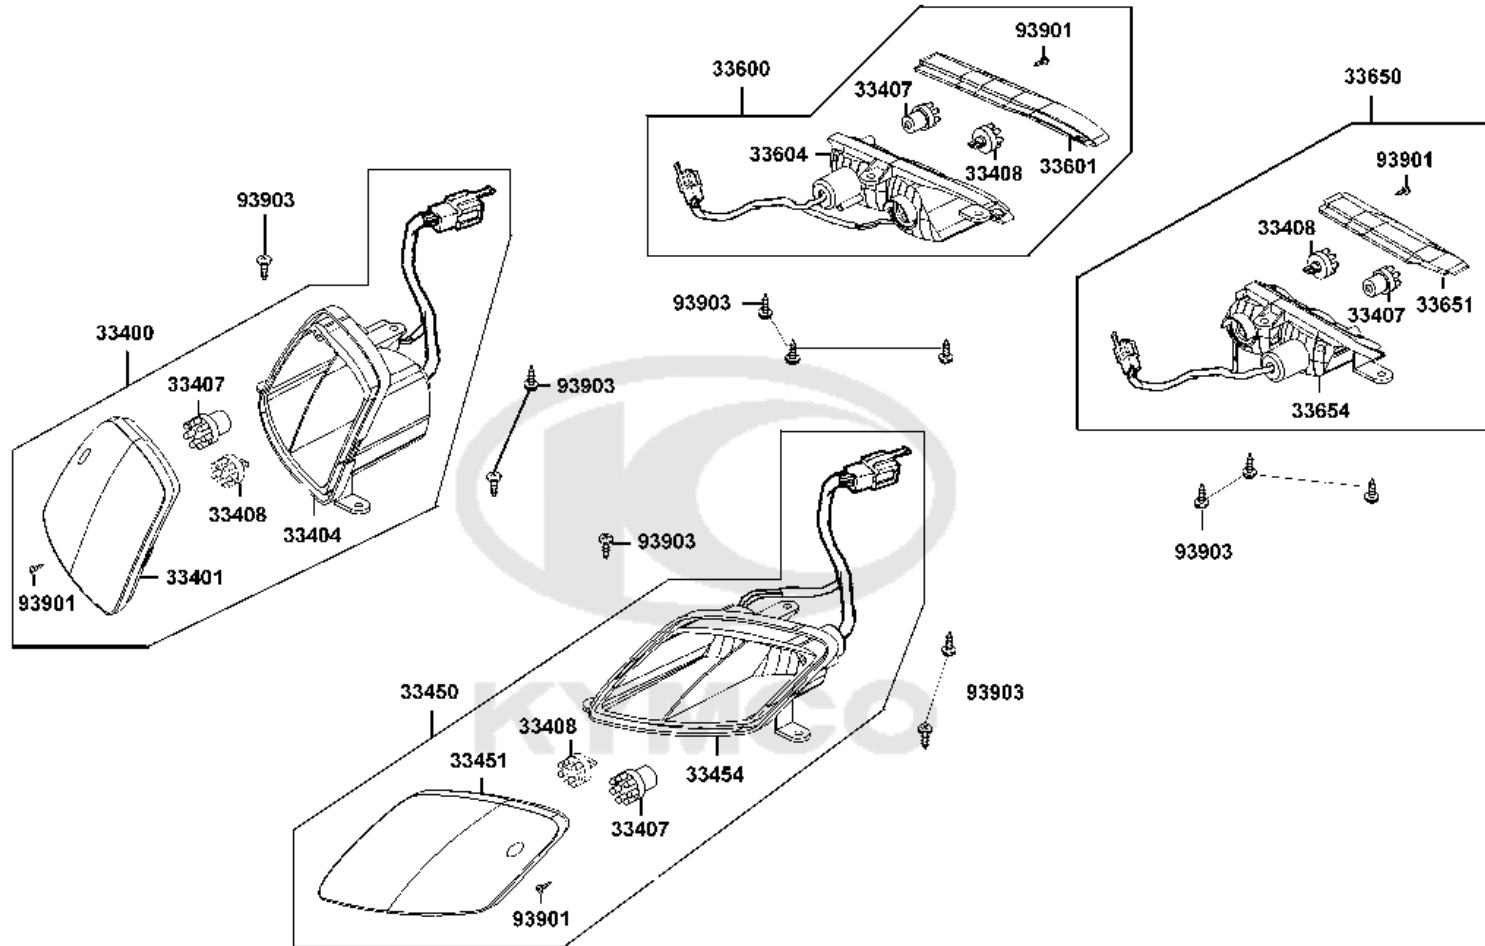

F10

Winker Assy RH