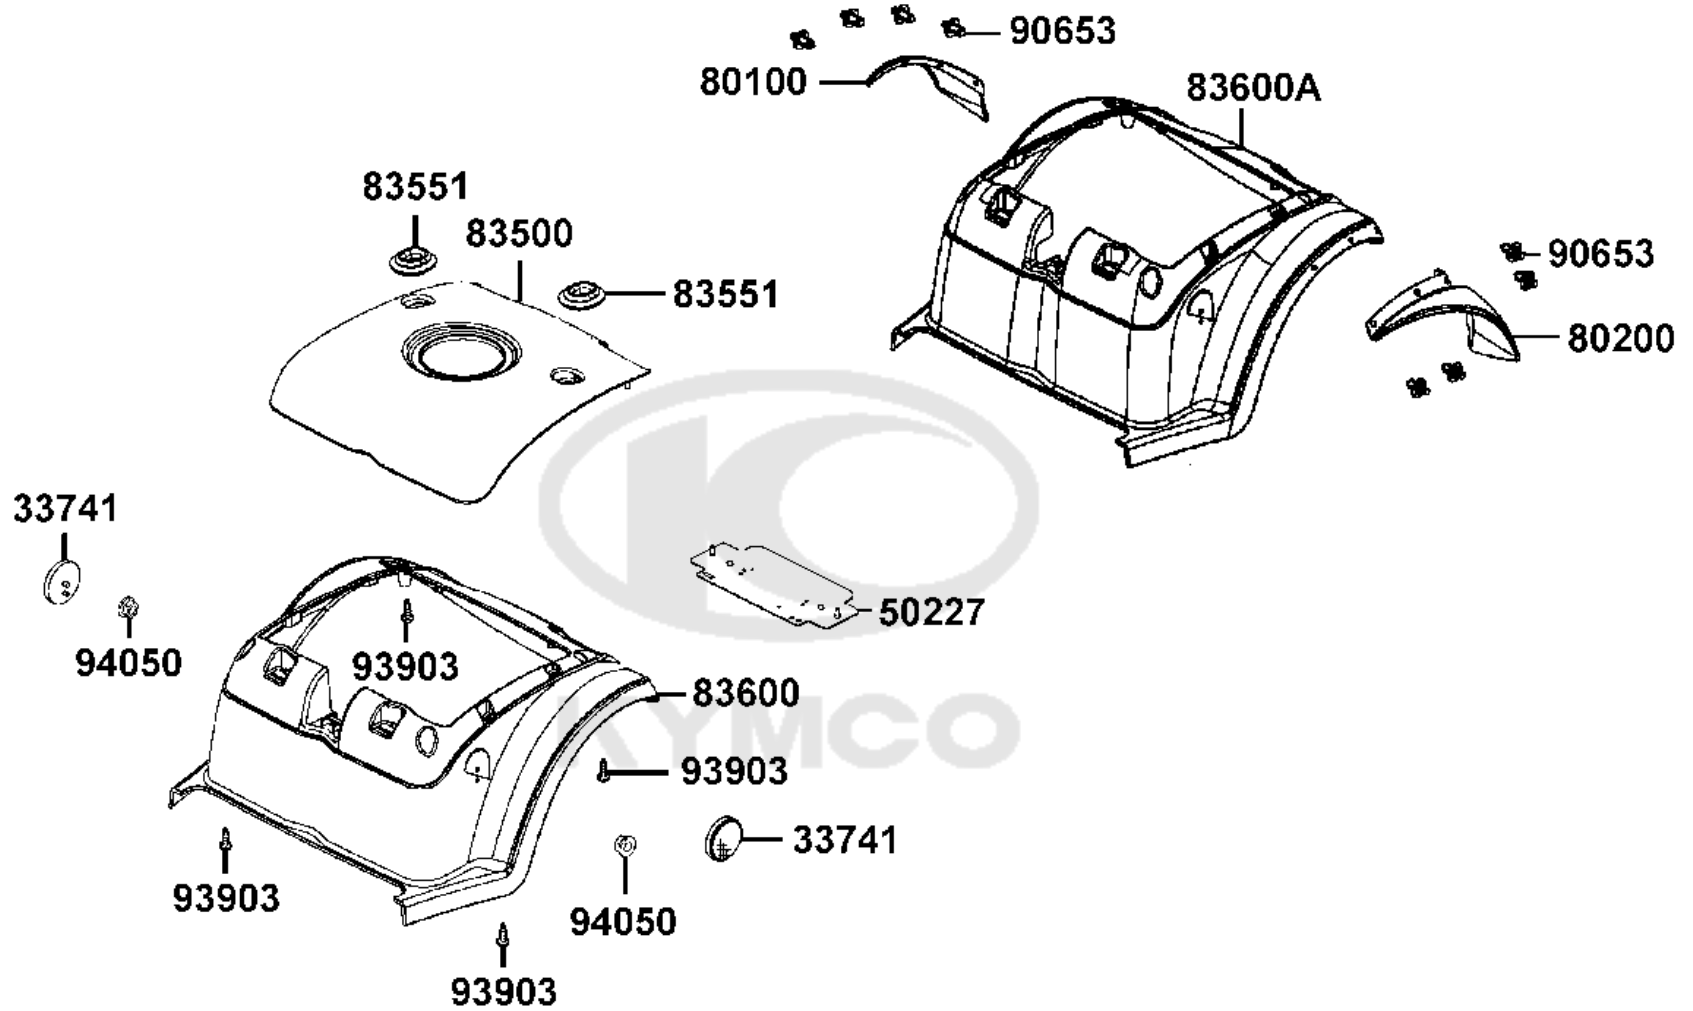

F09

Body Cover