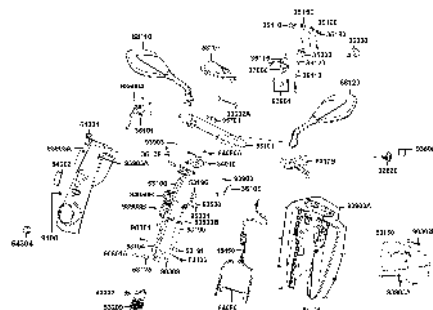

F05 Front Wheel

F02 Handle Steering