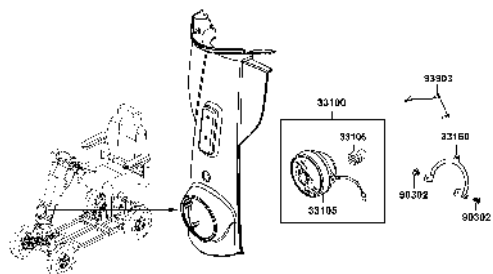

CONTENTS - FRAME GROUP

F01 Head Light