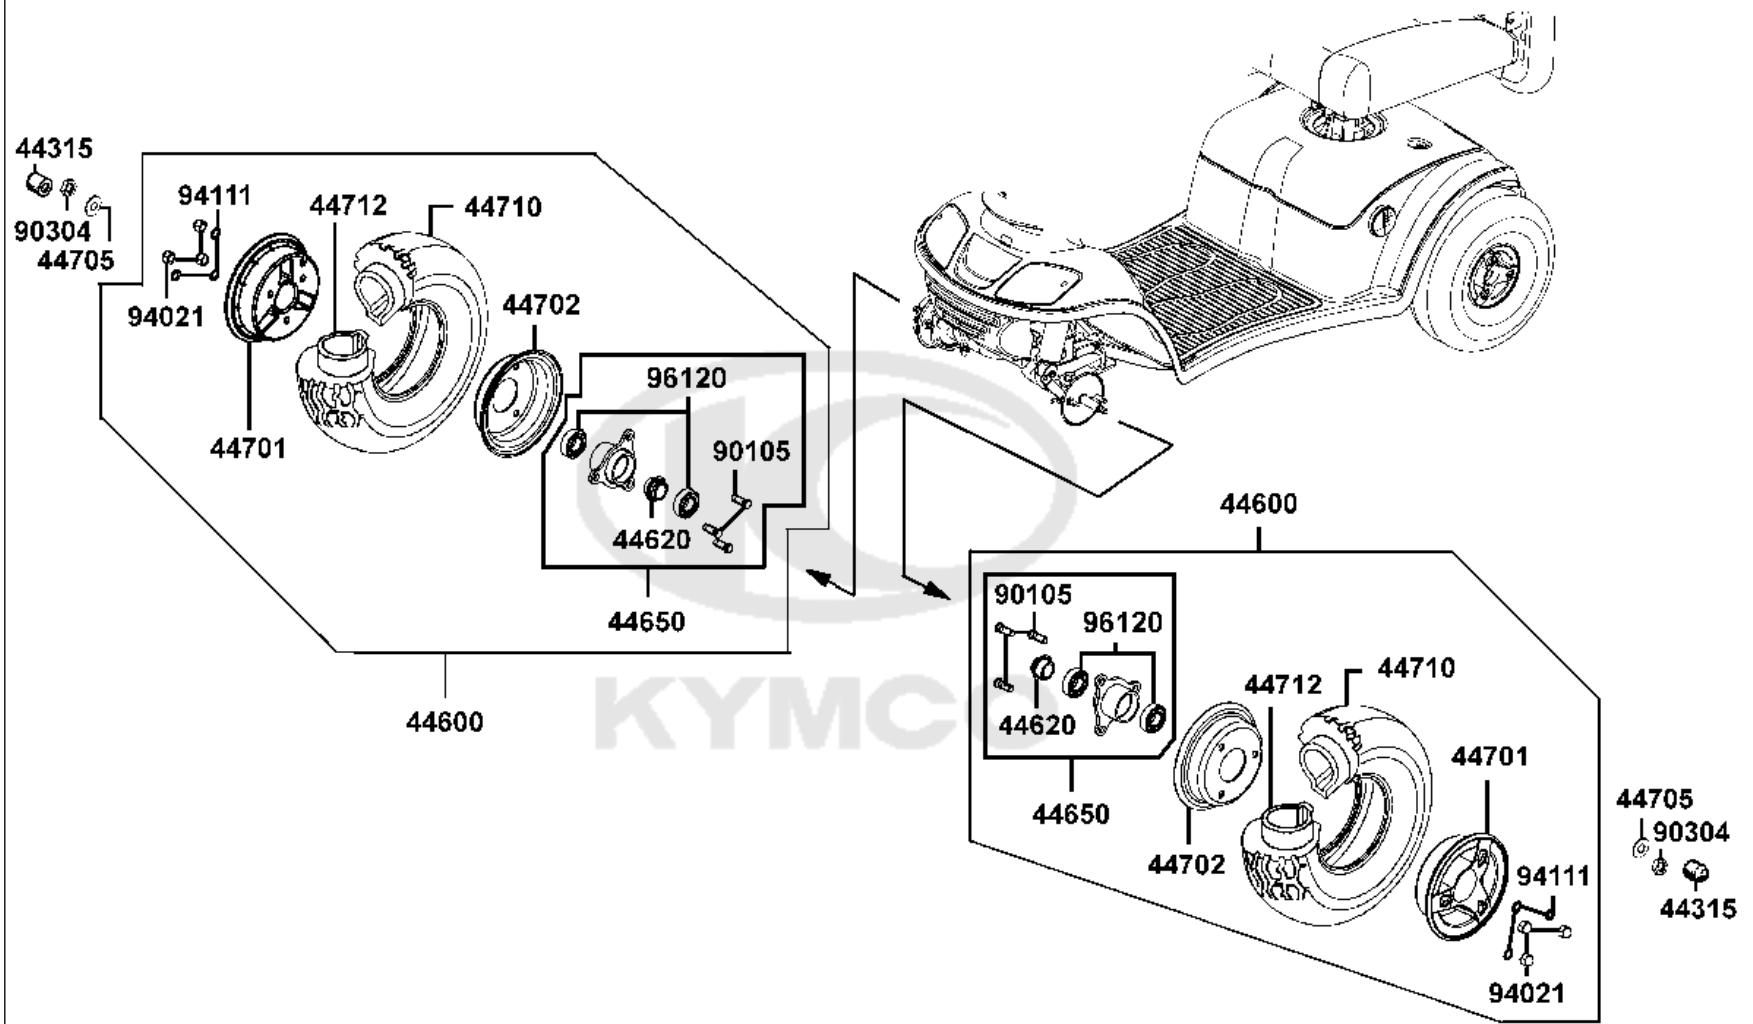

F05

Front Wheel