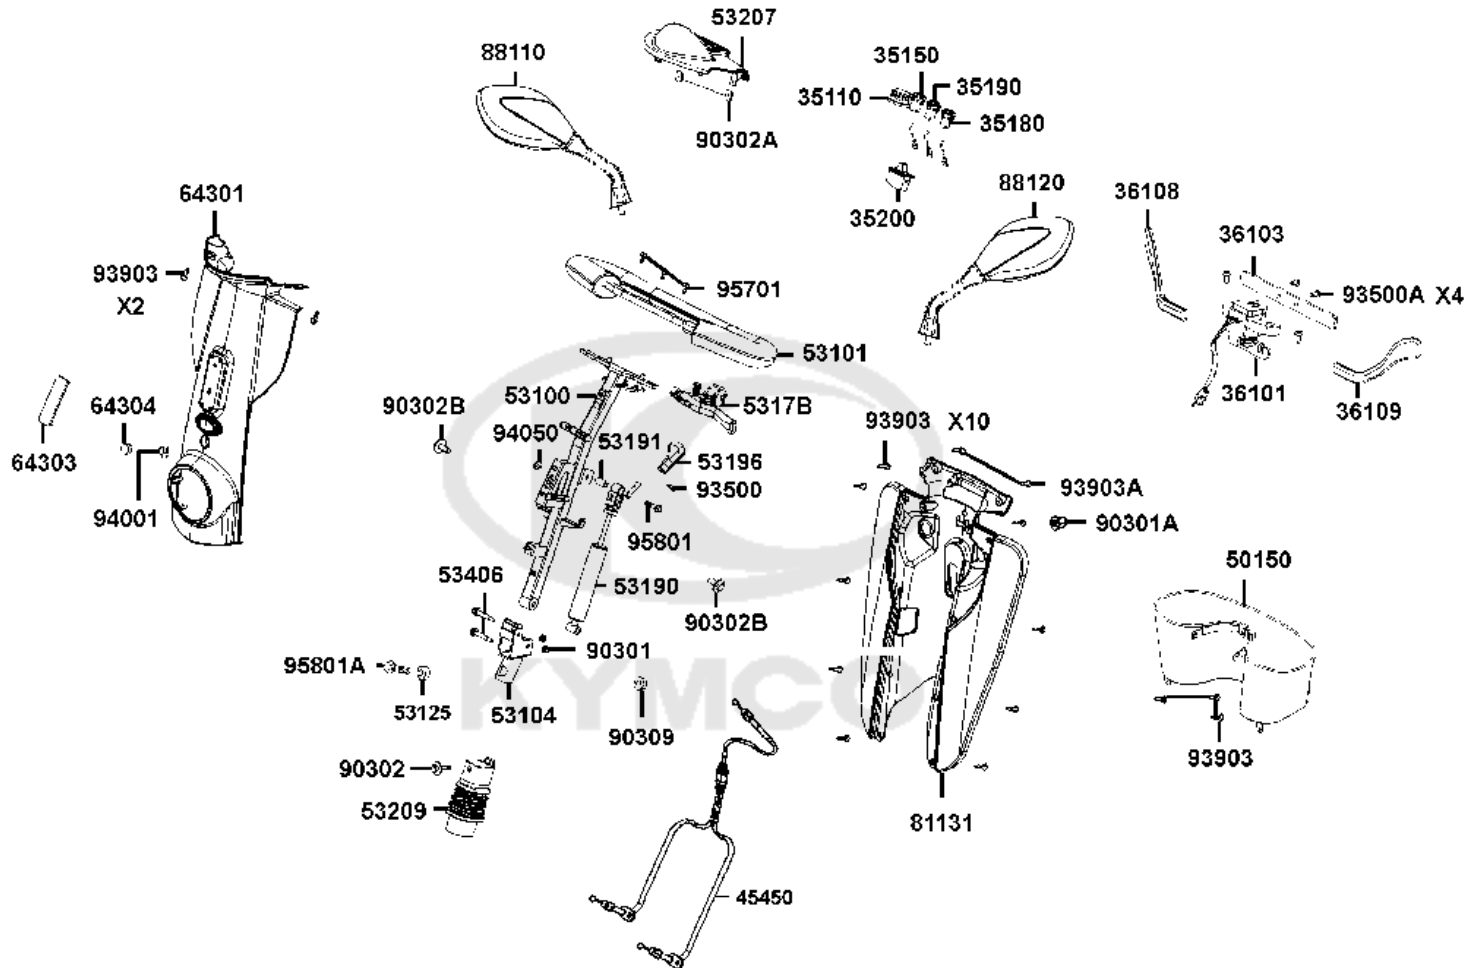

# Head Light

Sales mark	Ref no	Part no	Description	Reg description	Regd no	Ref Price	F01
	33100	33100-AAH6-E20	LIGHT ASSY HEAD /D301	LIGHT ASSY HEAD /D301	1	32.50	
	33105	33105-LBE1-900	RIM HEAD LIGHT	RIM HEAD LIGHT	1	6.50	
	33106	33106-AAH6-E20	LED LAMP, HEAD LIGHT	LED LAMP, HEAD LIGHT	1	9.75	
	33160	33160-LED4-900	"STAY,HEAD LIGHT"	"STAY,HEAD LIGHT"	1	3.25	
	90302	90302-LED4-900	BOLT WASHER	BOLT WASHER	2	3.25	
	93903	93903-34380-G	SCREW TAPPING 4x12	SCREW TAPPING 4x12	1	3.25	