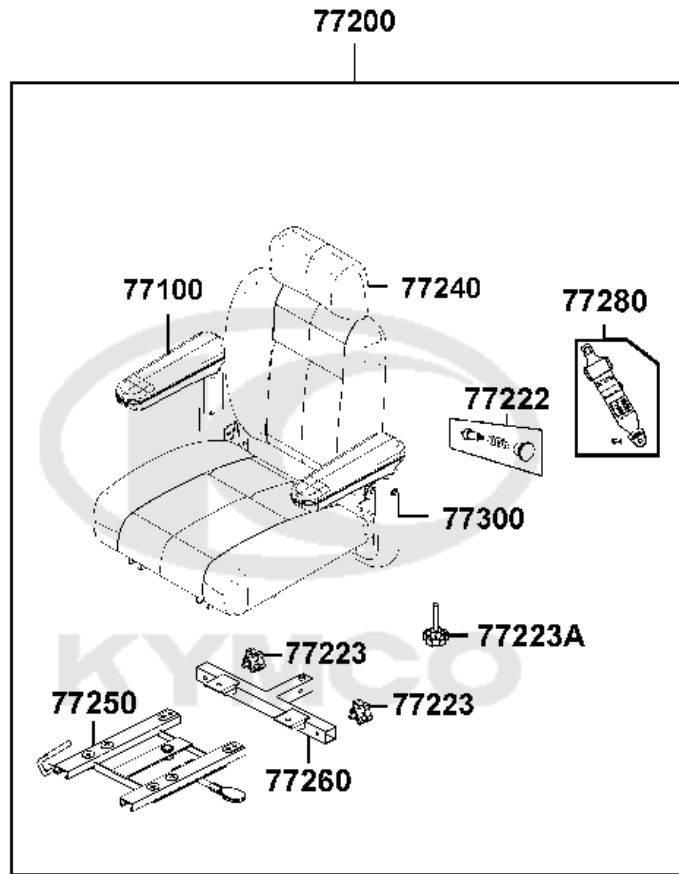

F05

Front Wheel

Sales mark	Ref no	Part no	Description	Reg description	Regd no	Ref Price	<b>F05</b>
------------	--------	---------	-------------	-----------------	---------	-----------	------------

	44600	44600-LAC5-E24	WHEEL ASSY FR 260*85	WHEEL ASSY FR 260*85	2	47.00	
	44620	44620-LAC5-E24	DIST COLLAR	DIST COLLAR	2		
	44705	44705-LAC5-900	WASHER 12MM	WASHER 12MM	2	3.25	
	47410	47410-LAC5-E24	CAP WHEEL ALT 47410-LAC5-E22/E23	CAP WHEEL ALT 47410-LAC5-E22/E23	1	3.35	
	90304	90304-LDB4-90A	NUT U FLANGE 10MM	NUT U FLANGE 10MM	2	3.25	
	96130	96130-62020-00	BEARING BALL RADIAL 6202	BEARING BALL RADIAL 6202	4	3.25	

F06

Rear Wheel

Sales mark	Ref no	Part no	Description	Reg description	Regd no	Ref Price	<b>F06</b>
------------	--------	---------	-------------	-----------------	---------	-----------	------------

	42600	42600-LAC5-E23	WHEEL ASSY Rear black solid 260*85	WHEEL ASSY Rear black solid 260*85	2	47.00	
	42705	42705-LAC5-900	WASHER 12MM RR WHEEL	WASHER 12MM RR WHEEL	2	3.25	
	47410	47410-LAC5-E23	CAP WHEEL	CAP WHEEL	2	3.25	
	90306	90306-LDB4-90A	NUT U FLANGE 10MM	NUT U FLANGE 10MM	2	3.25	