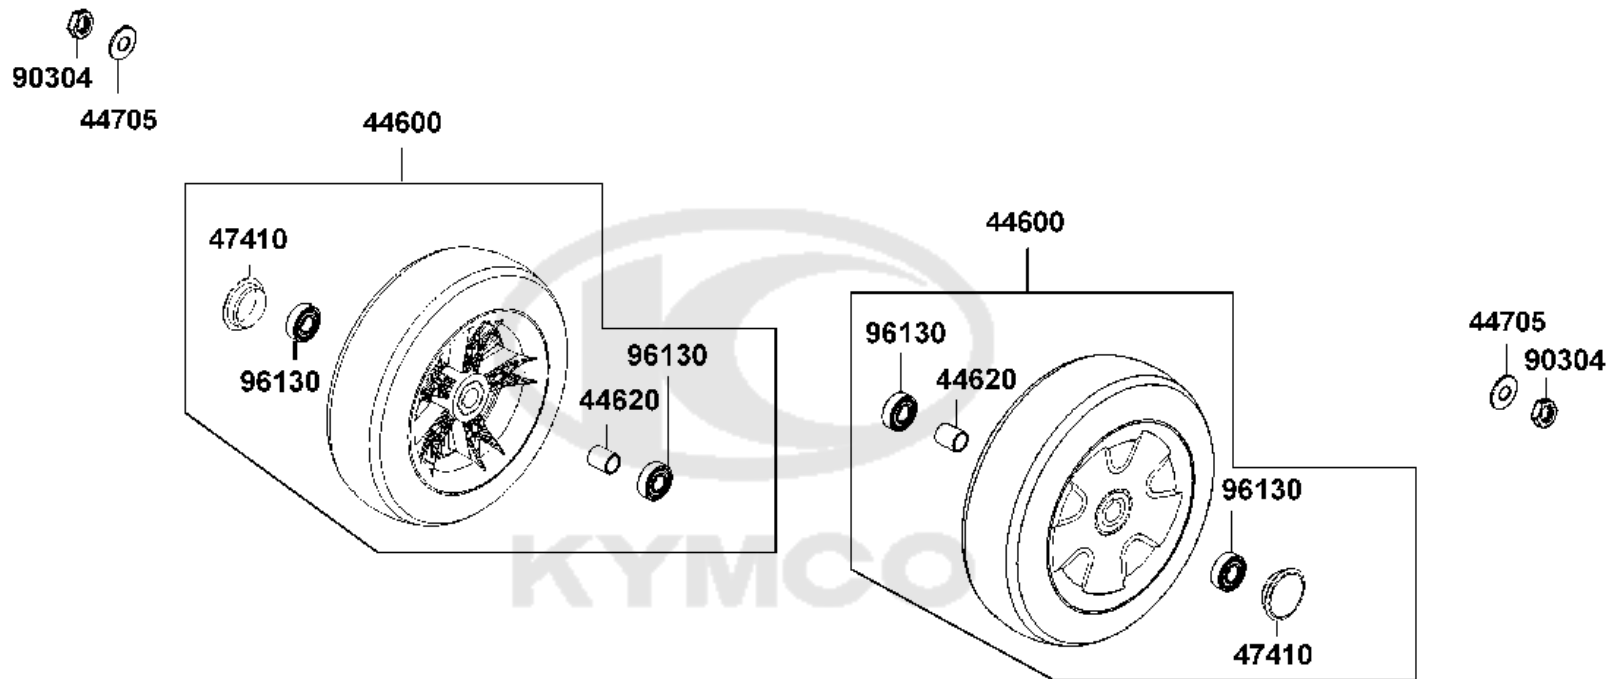

F05

Front Wheel