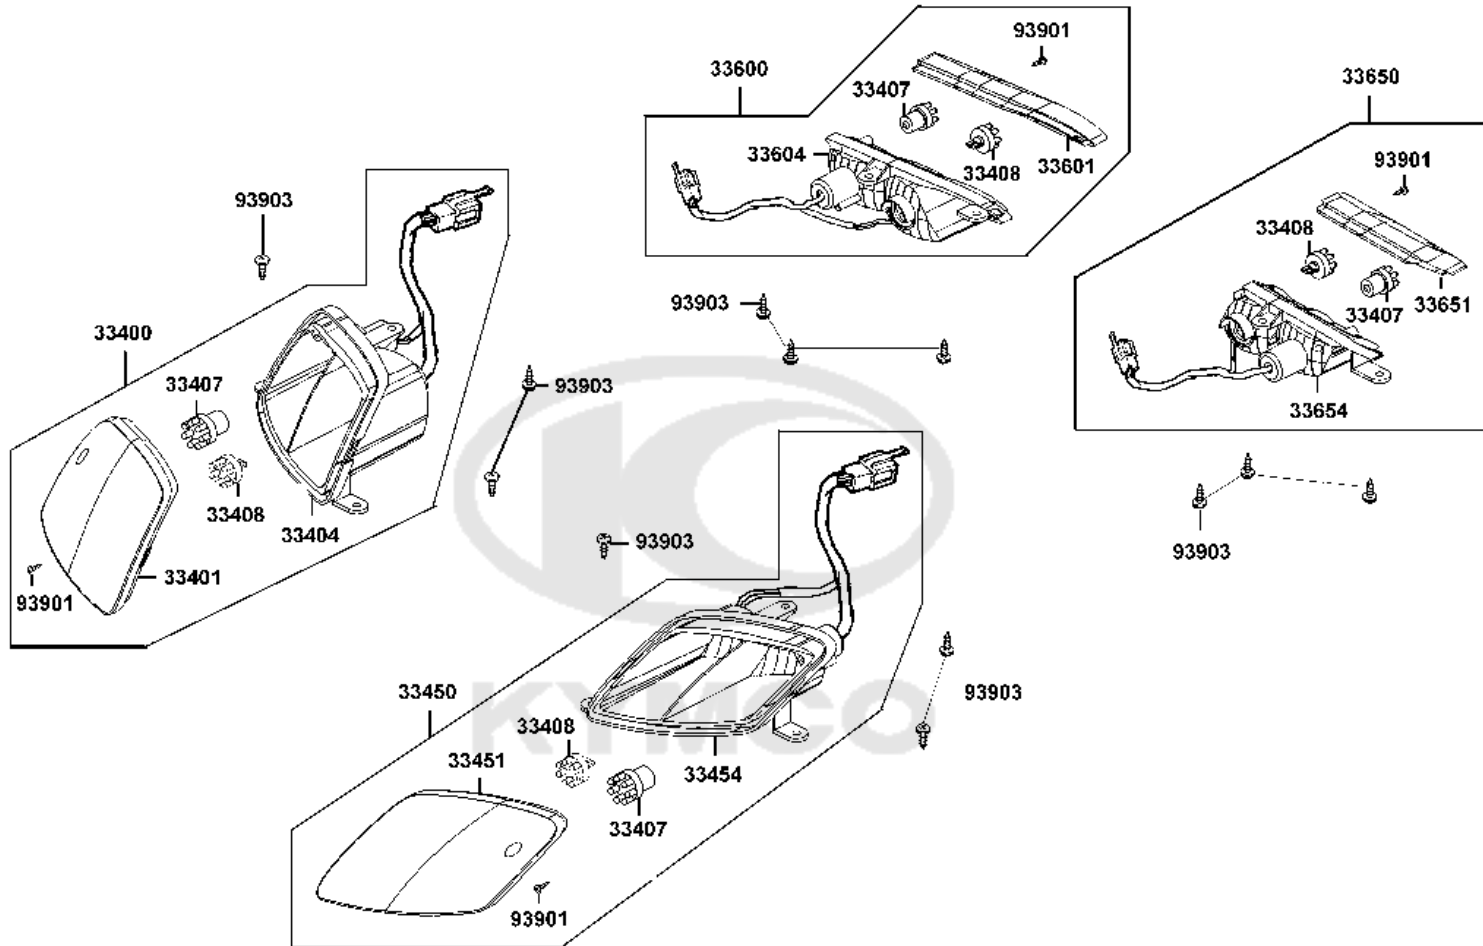

F10

Winker Assy RH