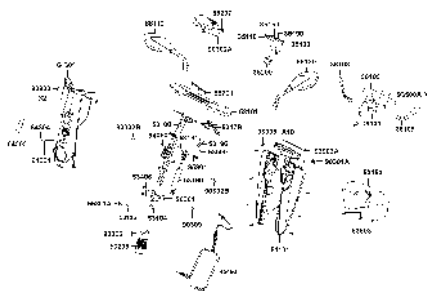

F02 Handle Steering