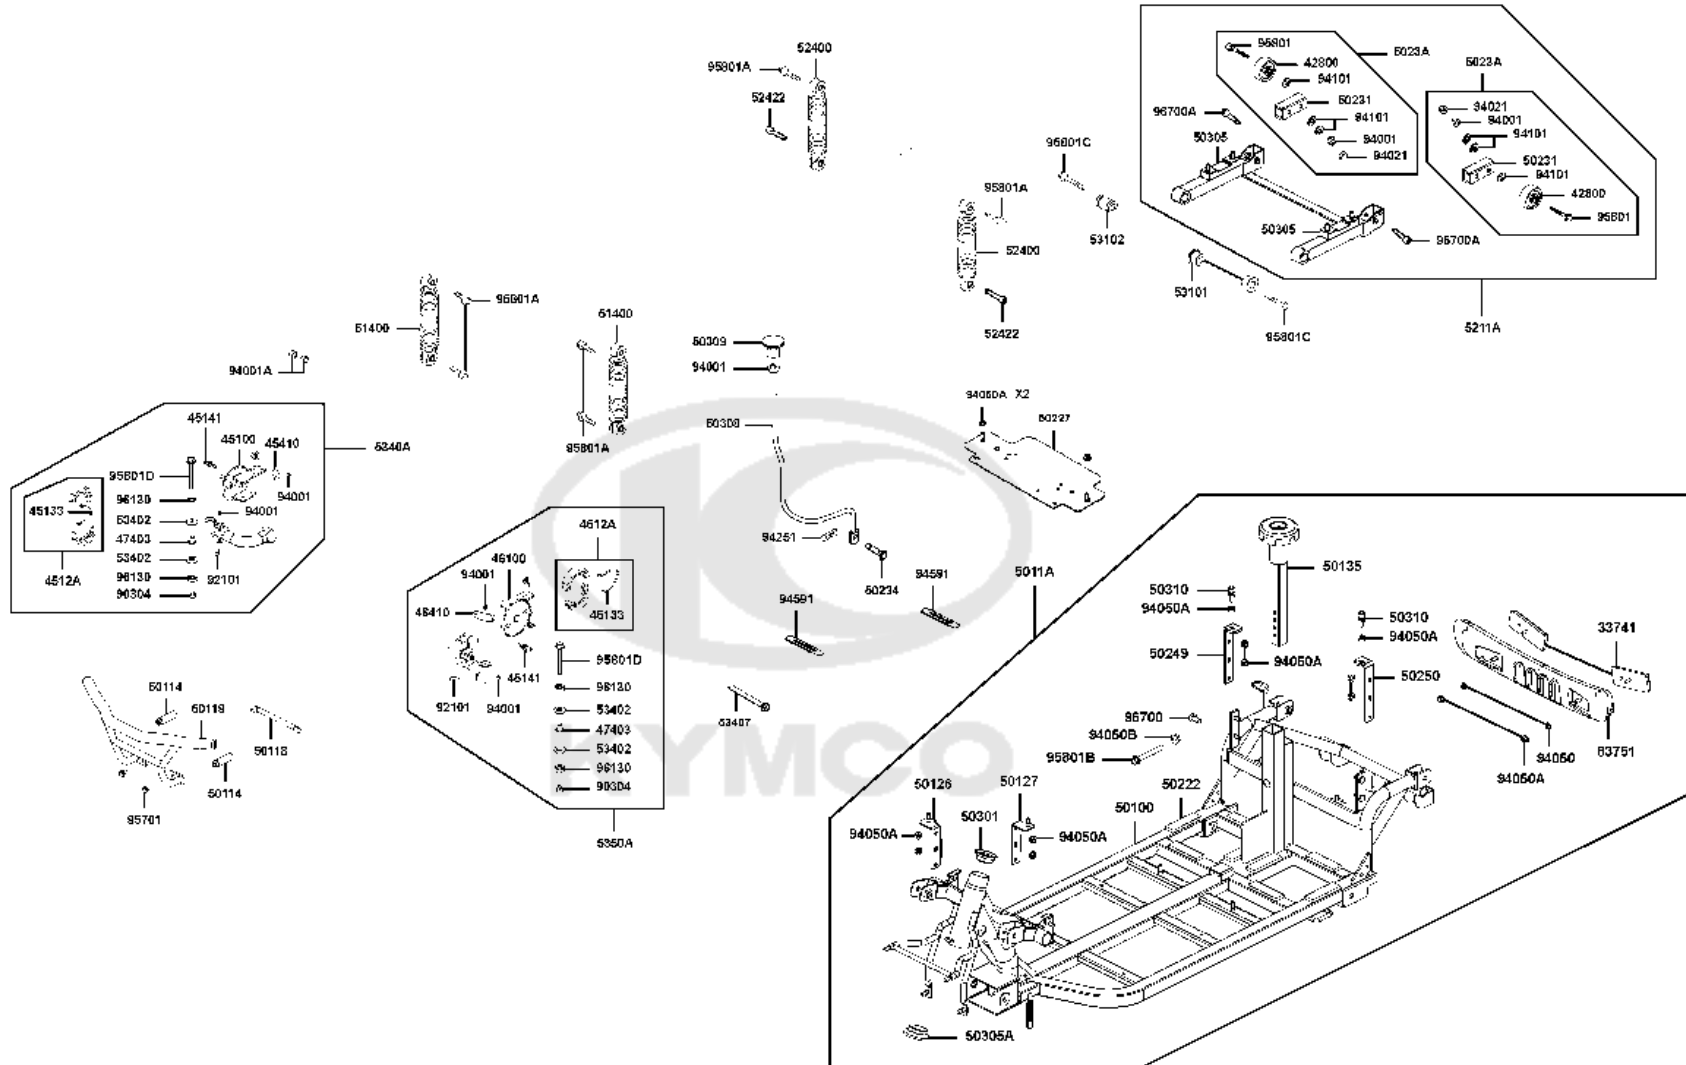

F12

Frame Body