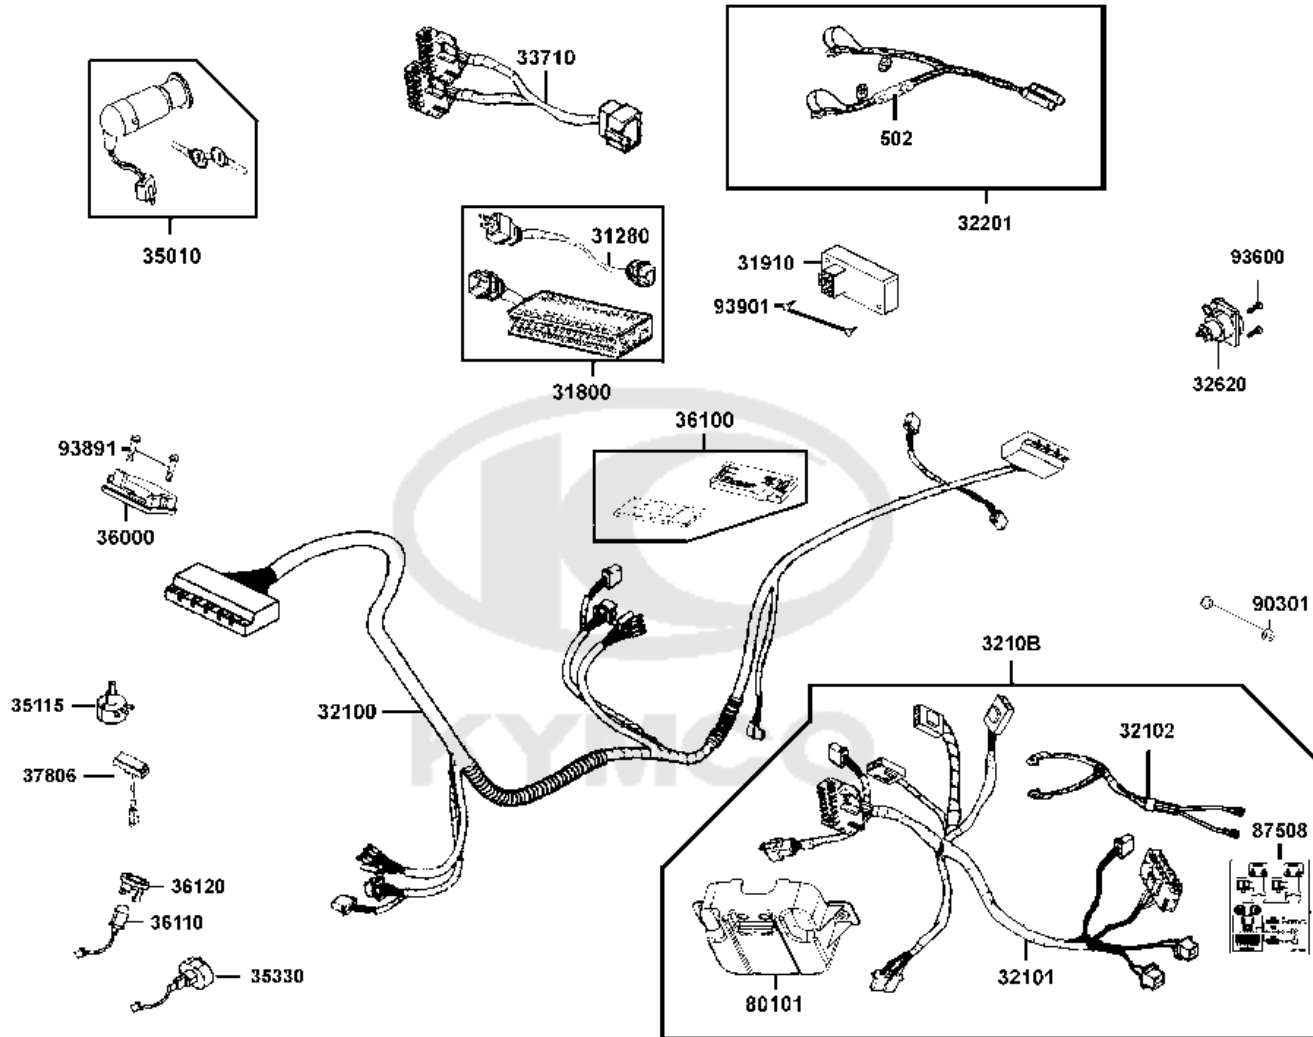

F10

Winker Assy RH

Sales mark	Ref no	Part no	Description	Reg description	Regd no	Ref Price	F10
	33400	33400-AAH6-E20	WINKER ASSY RH FR (LED TYPE)	WINKER ASSY RH FR (LED TYPE)	1	26.00	
	33401	33401-AAH6-E20	LENS COMP R FR WIN	LENS COMP R FR WIN	1		
	33404	33404-LAC5-900	BASE COMP R FR WINKER	BASE COMP R FR WINKER	1	26.00	
	33407	33407-AAH6-E20	LED LAMP, WINKER	LED LAMP, WINKER	4	6.50	
	33408	33408-AAH6-E20	LED LAMP, POSITION	LED LAMP, POSITION	4	6.50	
	33450	33450-AAH6-E20	WINKER ASSY LH FR (LED TYPE)	WINKER ASSY LH FR (LED TYPE)	1	26.00	
	33451	33451-AAH6-E20	LENS COMP LH MIDI XLS	LENS COMP LH MIDI XLS	1	6.50	
	33454	33454-LAC5-900	BASE COMP L FR WINKER	BASE COMP L FR WINKER	1	9.75	
	33600	33600-AAH6-E20	WINKER ASSY RH RR /D301	WINKER ASSY RH RR /D301	1	26.00	
	33601	33601-LAC5-900	LENS COMP R RR WINKER	LENS COMP R RR WINKER	1	6.50	
	33604	33604-LAC5-900	BASE COMP R RR WINKER	BASE COMP R RR WINKER	1	9.75	
	33650	33650-AAH6-E20	WINKER ASSY LH RR /D301	WINKER ASSY LH RR /D301	1	26.00	
	33651	33651-LAC5-900	LENS COMP L RR WINKER	LENS COMP L RR WINKER	1	6.50	
	33654	33654-LAC5-900	BASE COMP L RR WINKER	BASE COMP L RR WINKER	1	6.50	
	93901	93901-32310	SCREW TAPPING 3*12	SCREW TAPPING 3*12	4	3.25	
	93903	93903-34380-G	SCREW TAPPING 4x12	SCREW TAPPING 4x12	12	3.25	