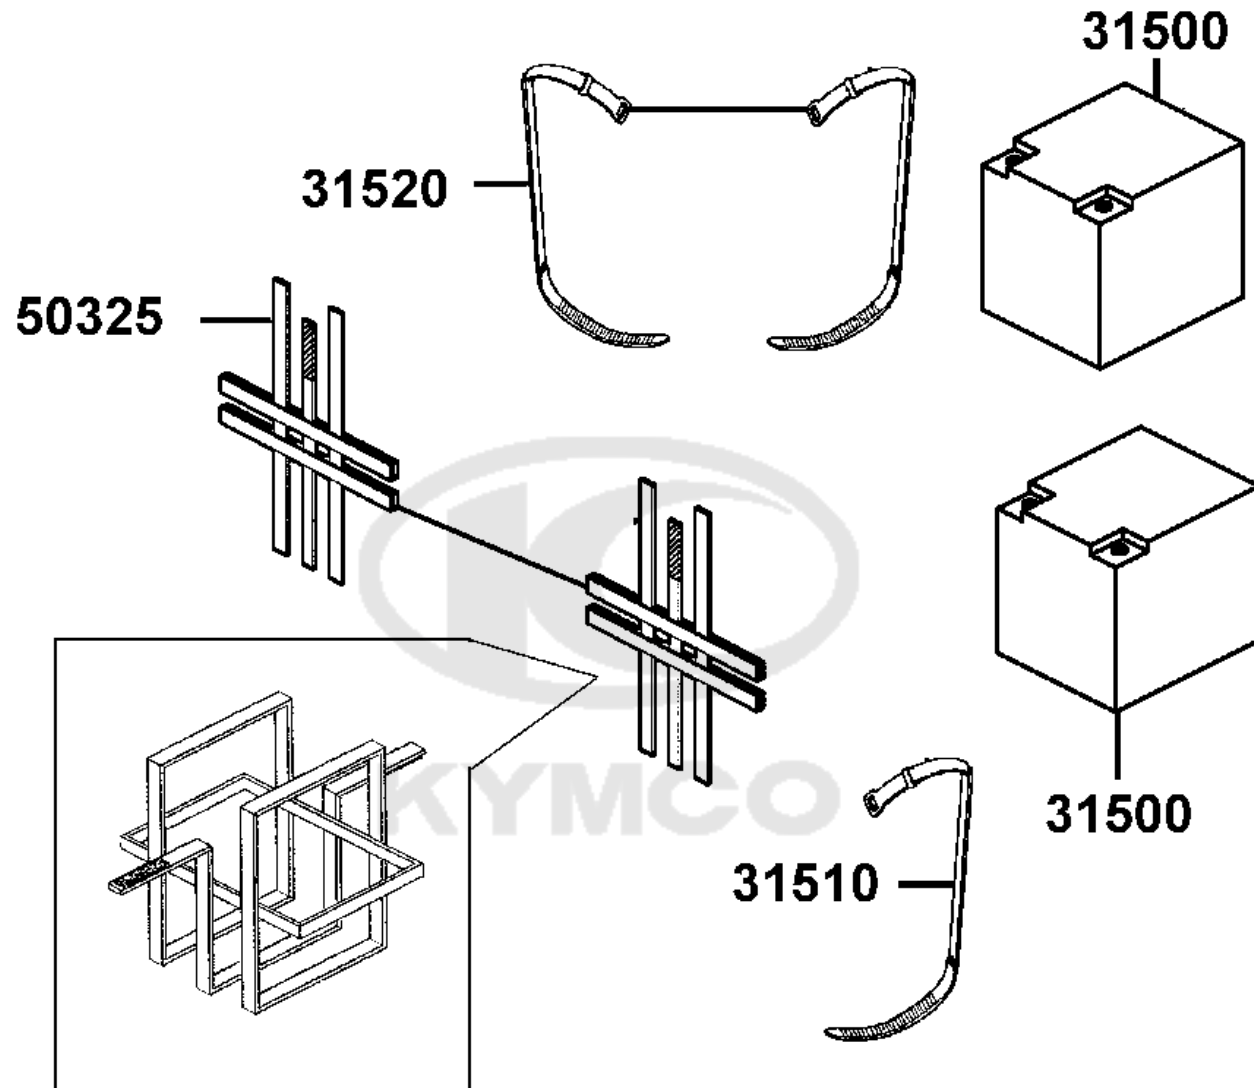

F07

Battery