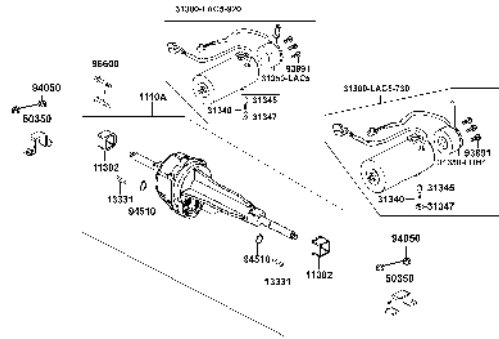

NO	MODEL			COLOR CHART OF EQ35CA(UK)			
	PHOTO NO			NO. 5	NO. 6		
	BASIC COLOR			Burgundy	Dark Red		
	CODE			Burgundy	Dark Red		
	PARTS NAME	PARTS NO.	VERSION	RR132MA	RR132MA		
1	GRIP L HANDLE	53166-LAC5-911	1	N1R			
2	BUMPER FR	64302-AAH6-E00	2				
3	BOLT HANDLE SET	64302-LAC5-900	5				
4	MOLD A	64311-LAC5-900	3				
5	PLUG FLOOR	64316-LAC5-900	2				
6	MAT FLOOR	64320-LAC5-900	2				
7	COVER FLOOR	64330-LAC5-900	4				
8	BUMPER RR	83751-LAC5-900	1				
9	COVER HANDLE FR	53205-LAC5-900	5	R7P			
10	COVER HANDLE RR	53206-LAC5-900	4				
11	COVER HANDLE RR	53206-LBE1-900	1				
12	METER COVER	53207-LAC5-900	8				
13	FLOOR PANEL	64310-LAC5-900	5				
14	COVER BODY LOW	83600-LAC5-900	7				
15	COVER BODY UP	83500-LAC5-900	5				
16	SEAT ASSY	77200-LAC5-500	4	N8P			
17	SEAT ASSY	77200-LAC5-700	8				
18	EMB METER	86444-LAC5-900	9				
19	LABEL BATTERY	87508-LAC5-910	2				
20	LABEL BATTERY	87508-LDB4-900	2				
21	USE CAUTION	87501-LAC5-900	7				
22	MAR DRIVE CAUTION	87560-LAC5-900	4				
23	LABLE SPEED SW	87562-LBE1-E00	3				
DATE OF STARTING-SALES							
DATE OF END-SALES							

CONTENTS - ENGINE GROUP

E01 MOTOR ASSY