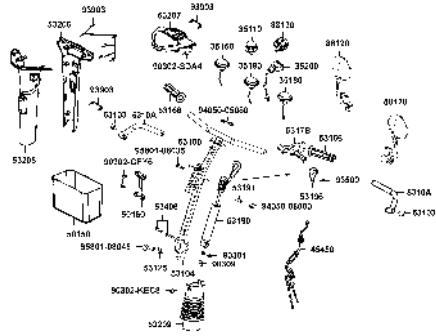

CONTENTS - FRAME GROUP

F01 Handle Steering