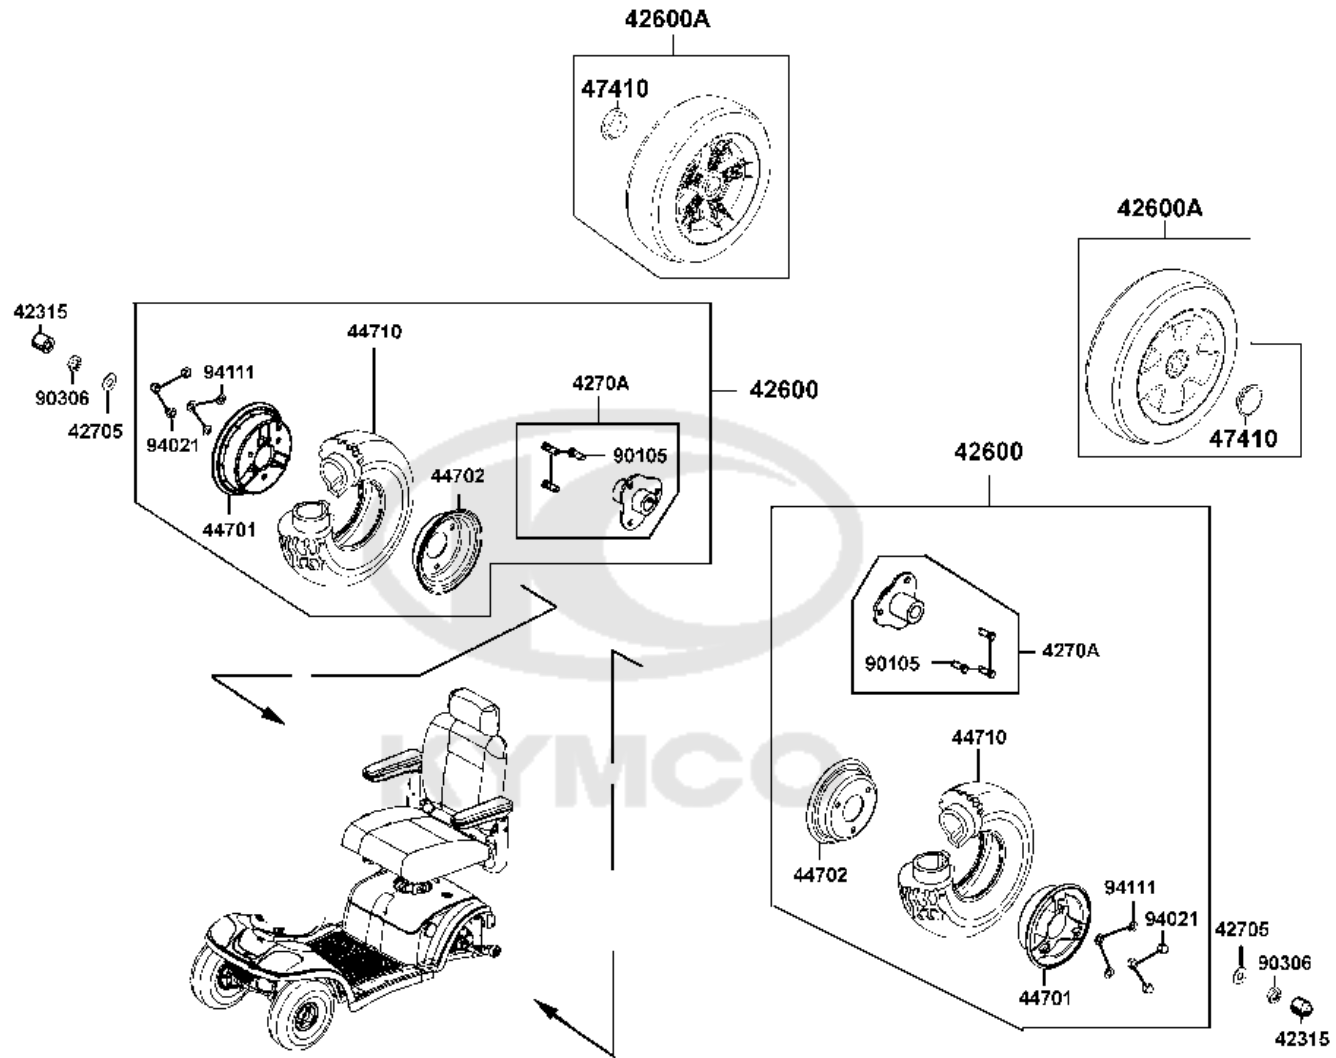

F05

Rear Wheel