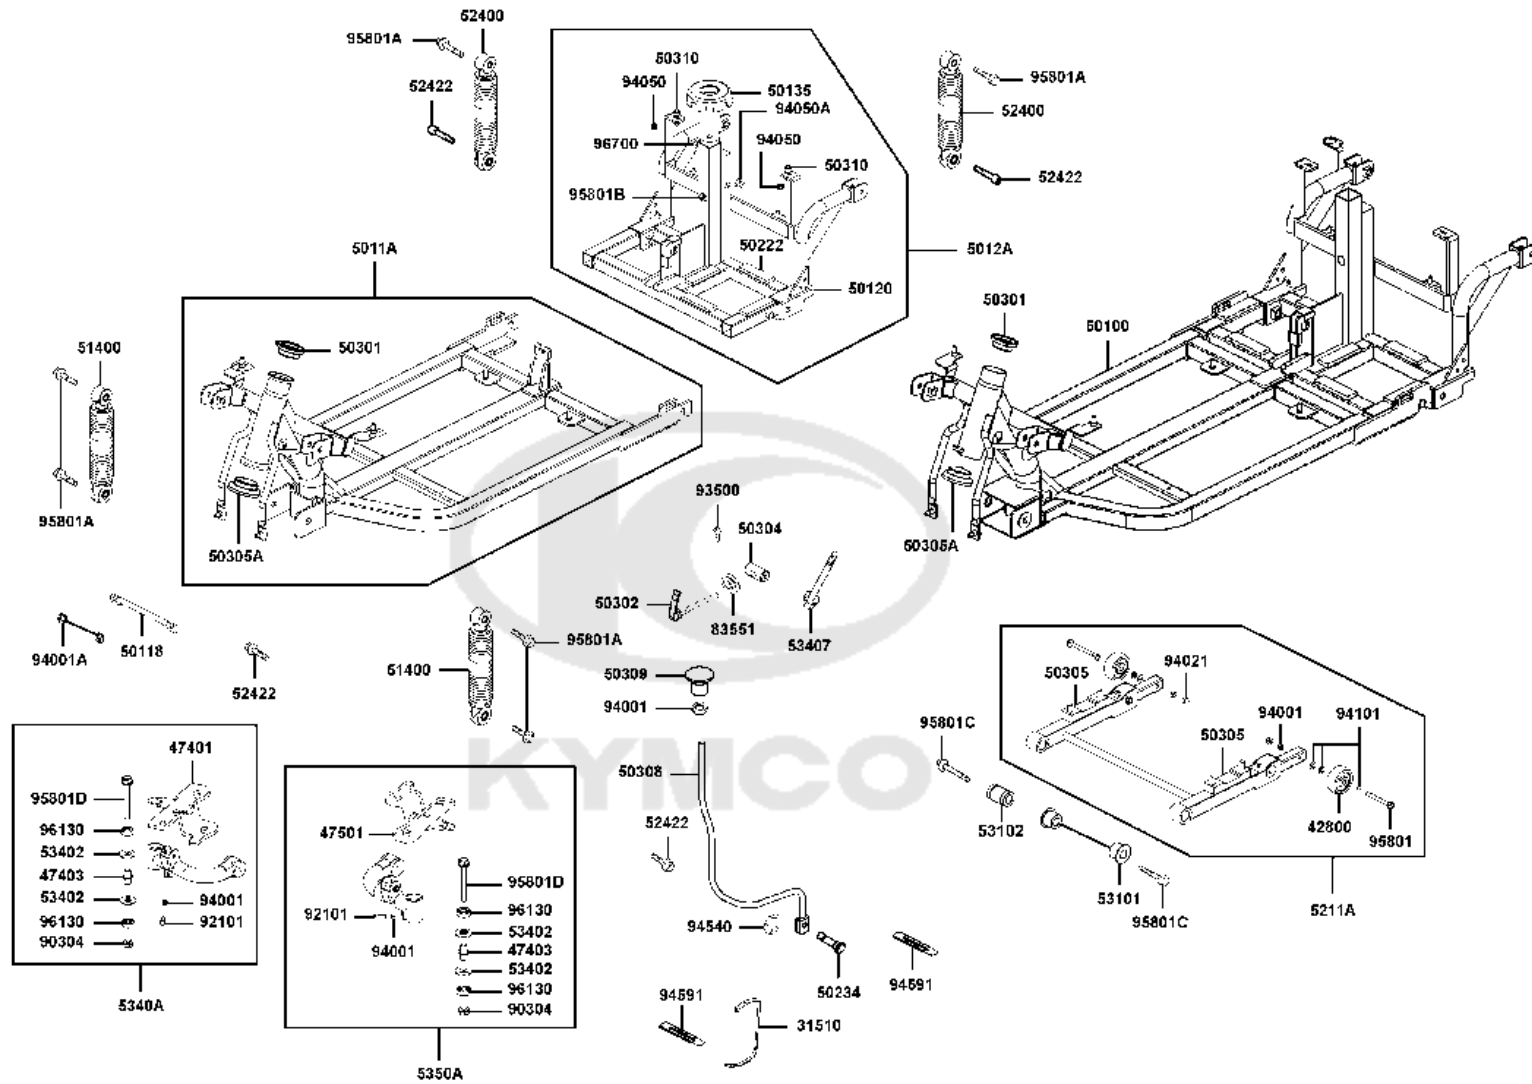

F11

Frame Body