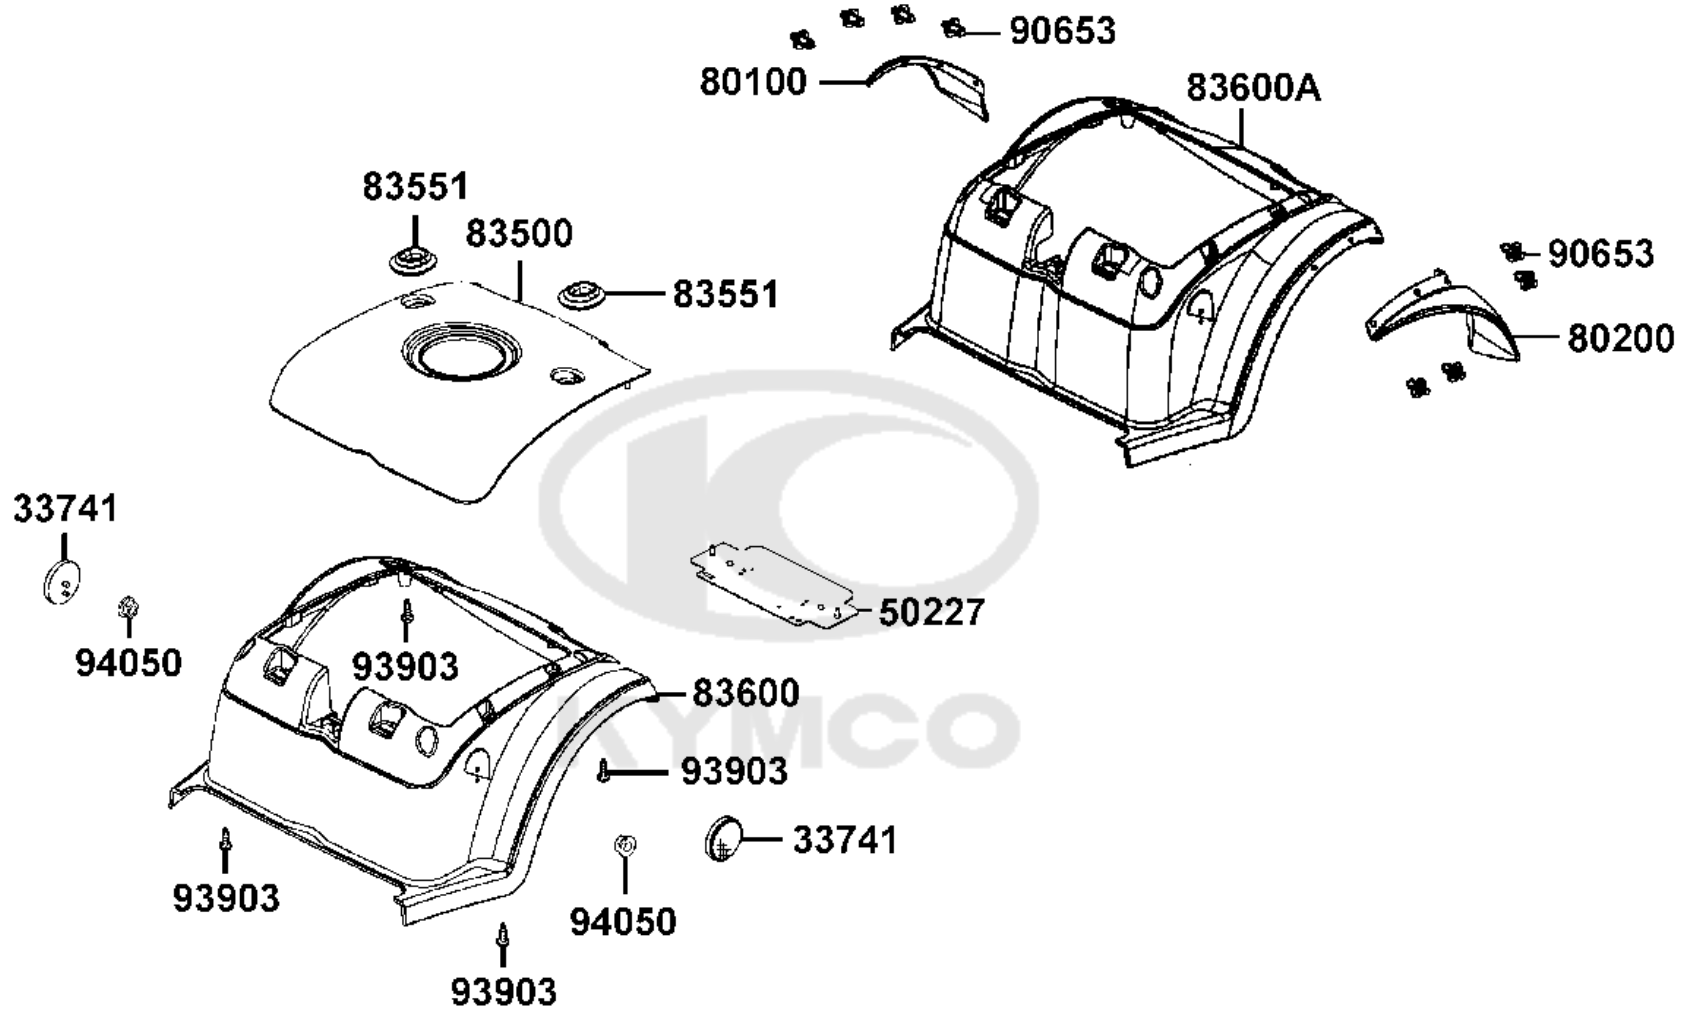

F08

Body Cover