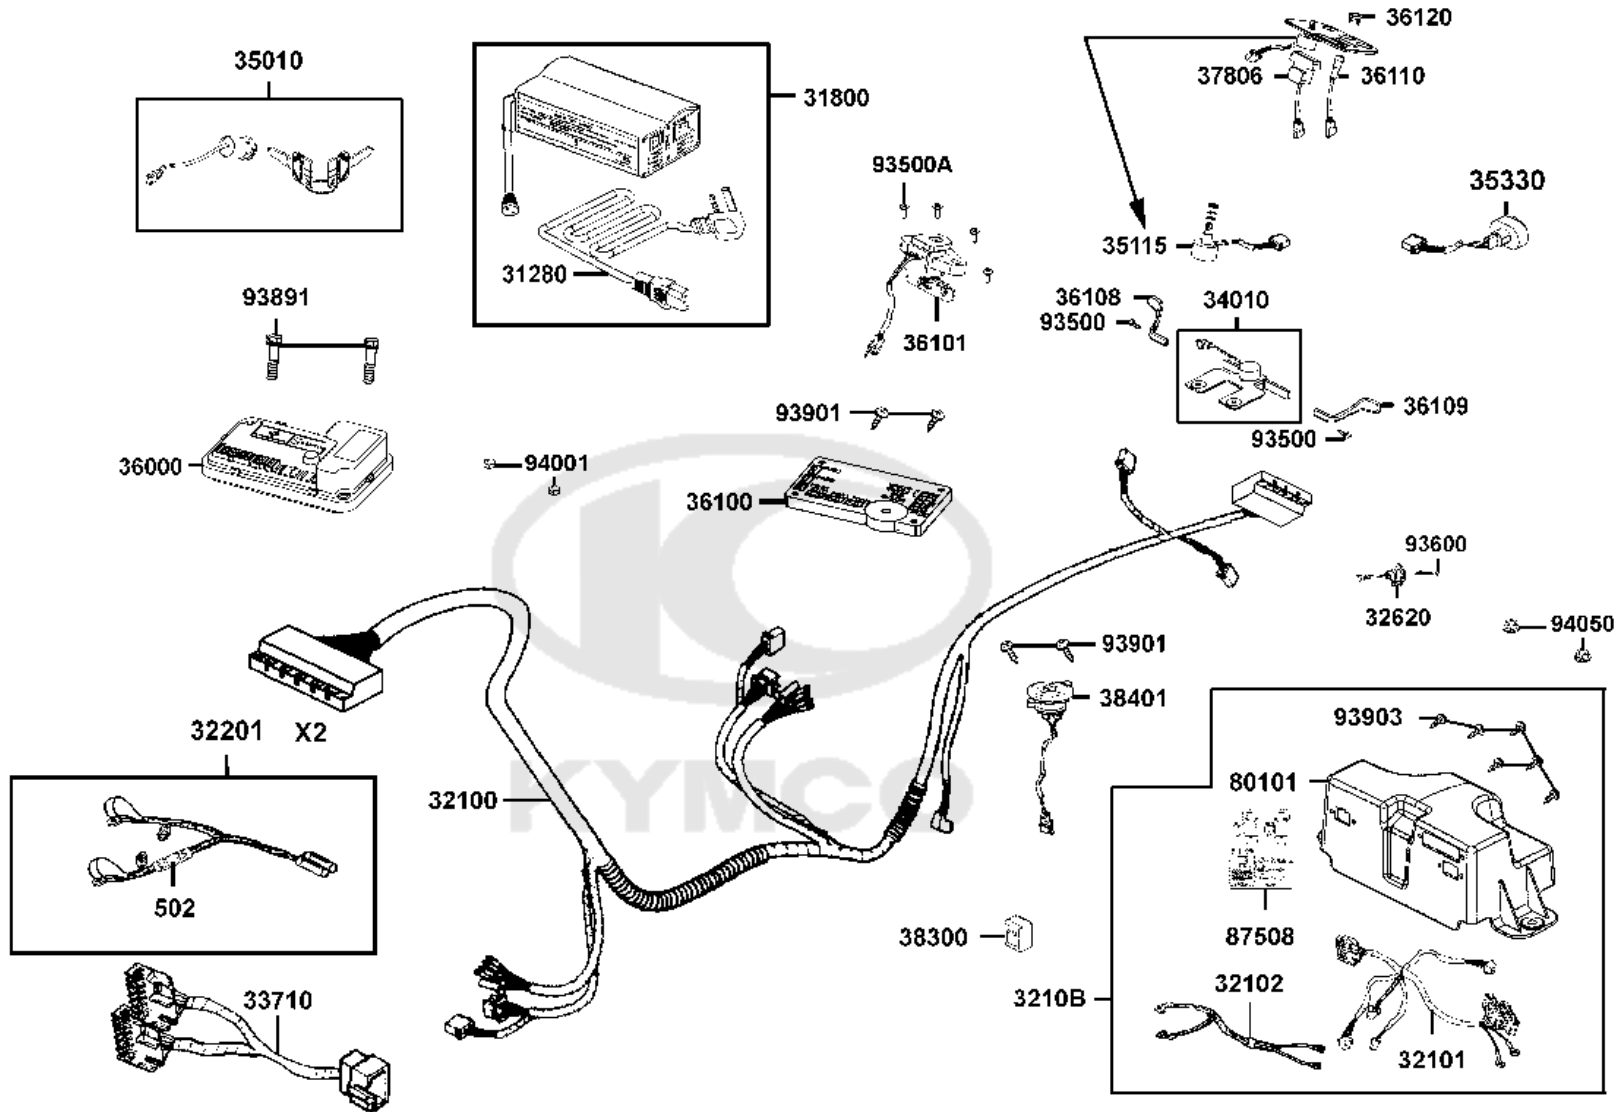

F10

Harness Wire