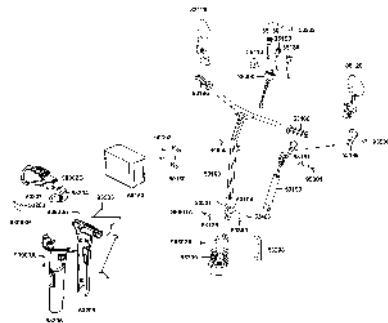

CONTENTS - FRAME GROUP

F01 Handle Steering