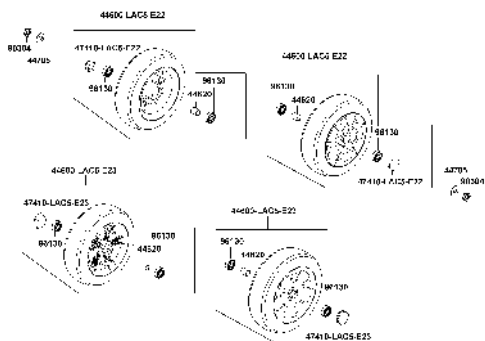

NO	MODEL			COLOR CHART OF EQ35CB(UK)							
	PHOTO NO			NO. 9	NO. 10	NO. 11					
	BASIC COLOR			Burgundy	Dark Red	Golden					
	CODE			Burgundy	Dark Red	Golden					
	PARTS NAME	PARTS NO.	VERSION	RR132MA	RR132MA	YR378MA					
1	COVER HANDLE FR	53205-LAC5-900	5	R7P		X2P					
2	COVER HANDLE RR	53206-LBE1-900	1								
3	METER COVER	53207-LAC5-900	8								
4	FLOOR PANEL	64310-LAC5-900	5								
5	COVER BODY LOW	83600-LAC5-900	7								
6	BODY COVER LOW	83600-LAC5-910	0								
7	GRIP L HANDLE	53166-KNBN-911	0	N1R							
8	GRIP L HANDLE	53166-LAC5-911	1								
9	BOLT HANDLE SET	64302-LAC5-900	5								
10	PLUG FLOOR	64316-LAC5-900	2								
11	MAT FLOOR	64320-LAC5-900	2								
12	COVER FLOOR	64330-LAC5-900	4								
13	FENDER R RR TIRE	80100-LAC5-900	0								
14	FENDER L RR TIRE	80200-LAC5-900	0								
15	COVER BODY UP	83500-LAC5-900	5					N8P			
16	SEAT ASSY	77200-LAC5-510	0					T01			
17	EMB METER	86444-LAC5-900	9								
18	LABEL BATTERY	87508-LDB4-900	2	T01							
19	STRIPE SUPER 8	86201-LED4-E20	3								
20	USE CAUTION	87501-LAC5-900	7								
21	MAR DRIVE CAUTION	87560-LAC5-900	4								
22	LABLE SPEED SW	87562-LBE1-E00	3								
23	MARK KYMCO	87532-KGAG-V00	6								
24	STRIPE B BODY COVER	86211-LDB4-900	5								
25	SEAT ASSY	77200-LAC5-710	1					T02			
DATE OF STARTING-SALES				T01							
DATE OF END-SALES											

CONTENTS - ENGINE GROUP

E01 MOTOR ASSY

CONTENTS - FRAME GROUP

F01 Handle Steering

F02 Floor Panel

F03 Stem Steering

F04 Front Wheel

F05 Rear Wheel