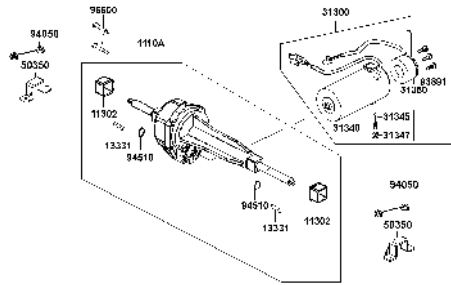

NO	MODEL			COLOR CHART OF EQ35CB(UK)							
	PHOTO NO			NO. 9	NO. 10	NO. 11					
	BASIC COLOR			Burgundy	Dark Red	Golden					
	CODE			Burgundy	Dark Red	Golden					
	PARTS NAME	PARTS NO.	VERSION	RR132MA	RR132MA	YR378MA					
1	COVER HANDLE FR	53205-LAC5-900	5	R7P		X2P					
2	COVER HANDLE RR	53206-LBE1-900	1								
3	METER COVER	53207-LAC5-900	8								
4	FLOOR PANEL	64310-LAC5-900	5								
5	COVER BODY LOW	83600-LAC5-900	7								
6	BODY COVER LOW	83600-LAC5-910	0								
7	GRIP L HANDLE	53166-KNBN-911	0	N1R							
8	GRIP L HANDLE	53166-LAC5-911	1								
9	BOLT HANDLE SET	64302-LAC5-900	5								
10	PLUG FLOOR	64316-LAC5-900	2								
11	MAT FLOOR	64320-LAC5-900	2								
12	COVER FLOOR	64330-LAC5-900	4								
13	FENDER R RR TIRE	80100-LAC5-900	0								
14	FENDER L RR TIRE	80200-LAC5-900	0								
15	COVER BODY UP	83500-LAC5-900	5					N8P			
16	SEAT ASSY	77200-LAC5-510	0					T01			
17	EMB METER	86444-LAC5-900	9								
18	LABEL BATTERY	87508-LDB4-900	2	T01							
19	STRIPE SUPER 8	86201-LED4-E20	3								
20	USE CAUTION	87501-LAC5-900	7								
21	MAR DRIVE CAUTION	87560-LAC5-900	4								
22	LABLE SPEED SW	87562-LBE1-E00	3								
23	MARK KYMCO	87532-KGAG-V00	6								
24	STRIPE B BODY COVER	86211-LDB4-900	5								
25	SEAT ASSY	77200-LAC5-710	1					T02			
DATE OF STARTING-SALES				T01							
DATE OF END-SALES											

CONTENTS - ENGINE GROUP

E01 MOTOR ASSY