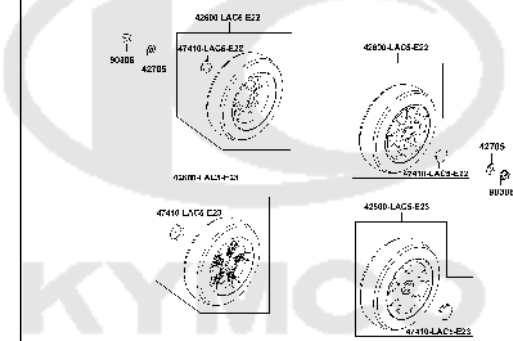

NO	MODEL			COLOR CHART OF EQ35CB(UK)							
	PHOTO NO			NO. 9	NO. 10	NO. 11					
	BASIC COLOR			Burgundy	Dark Red	Golden					
	CODE			Burgundy	Dark Red	Golden					
	PARTS NAME	PARTS NO.	VERSION	RR132MA	RR132MA	YR378MA					
1	COVER HANDLE FR	53205-LAC5-900	5	R7P		X2P					
2	COVER HANDLE RR	53206-LBE1-900	1								
3	METER COVER	53207-LAC5-900	8								
4	FLOOR PANEL	64310-LAC5-900	5								
5	COVER BODY LOW	83600-LAC5-900	7								
6	BODY COVER LOW	83600-LAC5-910	0								
7	GRIP L HANDLE	53166-KNBN-911	0	N1R							
8	GRIP L HANDLE	53166-LAC5-911	1								
9	BOLT HANDLE SET	64302-LAC5-900	5								
10	PLUG FLOOR	64316-LAC5-900	2								
11	MAT FLOOR	64320-LAC5-900	2								
12	COVER FLOOR	64330-LAC5-900	4								
13	FENDER R RR TIRE	80100-LAC5-900	0								
14	FENDER L RR TIRE	80200-LAC5-900	0								
15	COVER BODY UP	83500-LAC5-900	5					N8P			
16	SEAT ASSY	77200-LAC5-510	0					T01			
17	EMB METER	86444-LAC5-900	9								
18	LABEL BATTERY	87508-LDB4-900	2	T01							
19	STRIPE SUPER 8	86201-LED4-E20	3								
20	USE CAUTION	87501-LAC5-900	7								
21	MAR DRIVE CAUTION	87560-LAC5-900	4								
22	LABLE SPEED SW	87562-LBE1-E00	3								
23	MARK KYMCO	87532-KGAG-V00	6								
24	STRIPE B BODY COVER	86211-LDB4-900	5								
25	SEAT ASSY	77200-LAC5-710	1					T02			
DATE OF STARTING-SALES				T01							
DATE OF END-SALES											

CONTENTS - ENGINE GROUP

E01 MOTOR ASSY

CONTENTS - FRAME GROUP

F01 Handle Steering

F02 Floor Panel

F03 Stem Steering

F04 Front Wheel

F05 Rear Wheel