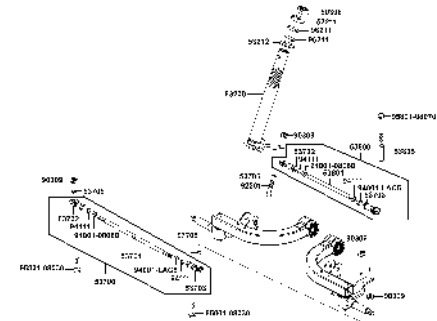

CONTENTS

● ABOUT THIS PARTS LIST	1
● COLOR CHART OF EQ40AA(UK)	3
● CONTENTS-ENGINE GROUP	4
● CONTENTS-FRAME GROUP	5
● ENGINE PARTS LIST	7
● FRAME PARTS LIST	9
● PART NO. INDEX	43

NO	MODEL			COLOR CHART OF EQ40AA(UK)			
	PHOTO NO			NO. 1	NO. 2	NO. 3	
	BASIC COLOR			Deep Blue Metallic	Burgundy	Dark Red	
	CODE			Deep Blue Metallic	Burgundy	Dark Red	
	PARTS NAME	PARTS NO.	VERSION	PB183MA	RR132MA	RR132MA	
1	COVER HANDLE FR	53205-LAC5-810	3	BHP	R7P		
2	COVER HANDLE RR	53206-LAC5-810	3				
3	FLOOR PANEL	64310-LBE1-900	5				
4	BODY COVER LOW	83600-LBE1-900	1				
5	HANDLE ASSY	5310C-LAC5-810	6	MAS			
6	GRIP L HANDLE	53166-LAC5-911	1	N1R			
7	COVER DUST	53209-LAC5-810	0				
8	BUMPER FR	64302-LBE1-920	1				
9	MAT FLOOR	64320-LBE1-900	1				
10	COVER FLOOR	64330-LBE1-900	1	N8P			
11	COVER BODY UP/Silver	83500-LBE1-900	2				
12	SEAT ASSY (Standard	77200-LAC5-720	4				
13	STRIPE BODY COVER	86407-LAC5-810	0				
14	USE CAUTION	87501-LBE1-940	0	T01			
15	LABEL BATTERY	87508-LED5-E00	0				
16	MARK KYMCO	87532-KGAG-V00	6				
17	MAR DRIVE CAUTION	87560-LAC5-900	4				
18	LABLE SPEED SW	87562-LAC5-810	0				
19	LABEL SPEED SW	87562-LED4-E00	0				
20	MARK KYMCO	86201-LDB4-900	3	T02	T01		
DATE OF STARTING-SALES				2008-01-25	2008-01-29	2008-01-29	
DATE OF END-SALES							

CONTENTS - ENGINE GROUP

E01 Motor

CONTENTS - FRAME GROUP

F01 Handle Steering

F02 Floor

F03 Steering Stem

F04 Front Wheel

F05 Rear Wheel

F06 Seat

F07 Battery

F08 Body Cover

F09 Winker Assy RH

CONTENTS - FRAME GROUP

<p>F10 Harness Wire</p>	<p>F11 Frame Body</p>	<p>F12 Caution Label</p>
		
<p>F13 Mark</p>	<p>F14 KEY COMP</p>	
		

E01

Motor