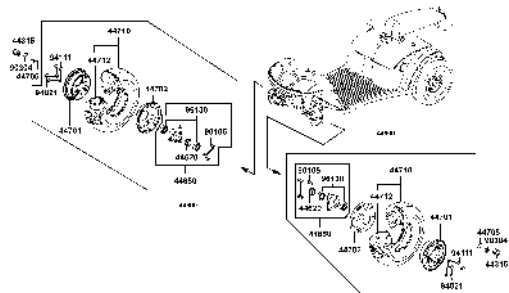

CONTENTS

● ABOUT THIS PARTS LIST	1
● COLOR CHART OF EQ40AA(UK)	3
● CONTENTS-ENGINE GROUP	4
● CONTENTS-FRAME GROUP	5
● ENGINE PARTS LIST	7
● FRAME PARTS LIST	9
● PART NO. INDEX	43

NO	MODEL			COLOR CHART OF EQ40AA(UK)			
	PHOTO NO			NO. 1	NO. 2	NO. 3	
	BASIC COLOR			Deep Blue Metallic	Burgundy	Dark Red	
	CODE			Deep Blue Metallic	Burgundy	Dark Red	
	PARTS NAME	PARTS NO.	VERSION	PB183MA	RR132MA	RR132MA	
1	COVER HANDLE FR	53205-LAC5-810	3	BHP	R7P		
2	COVER HANDLE RR	53206-LAC5-810	3				
3	FLOOR PANEL	64310-LBE1-900	5				
4	BODY COVER LOW	83600-LBE1-900	1				
5	HANDLE ASSY	5310C-LAC5-810	6	MAS			
6	GRIP L HANDLE	53166-LAC5-911	1	N1R			
7	COVER DUST	53209-LAC5-810	0				
8	BUMPER FR	64302-LBE1-920	1				
9	MAT FLOOR	64320-LBE1-900	1				
10	COVER FLOOR	64330-LBE1-900	1	N8P			
11	COVER BODY UP/Silver	83500-LBE1-900	2				
12	SEAT ASSY (Standard	77200-LAC5-720	4				
13	STRIPE BODY COVER	86407-LAC5-810	0				
14	USE CAUTION	87501-LBE1-940	0	T01			
15	LABEL BATTERY	87508-LED5-E00	0				
16	MARK KYMCO	87532-KGAG-V00	6				
17	MAR DRIVE CAUTION	87560-LAC5-900	4				
18	LABLE SPEED SW	87562-LAC5-810	0				
19	LABEL SPEED SW	87562-LED4-E00	0				
20	MARK KYMCO	86201-LDB4-900	3	T02	T01		
DATE OF STARTING-SALES				2008-01-25	2008-01-29	2008-01-29	
DATE OF END-SALES							

CONTENTS - ENGINE GROUP

E01 Motor

CONTENTS - FRAME GROUP

F01 Handle Steering

F02 Floor

F03 Steering Stem

F04 Front Wheel

F05 Rear Wheel