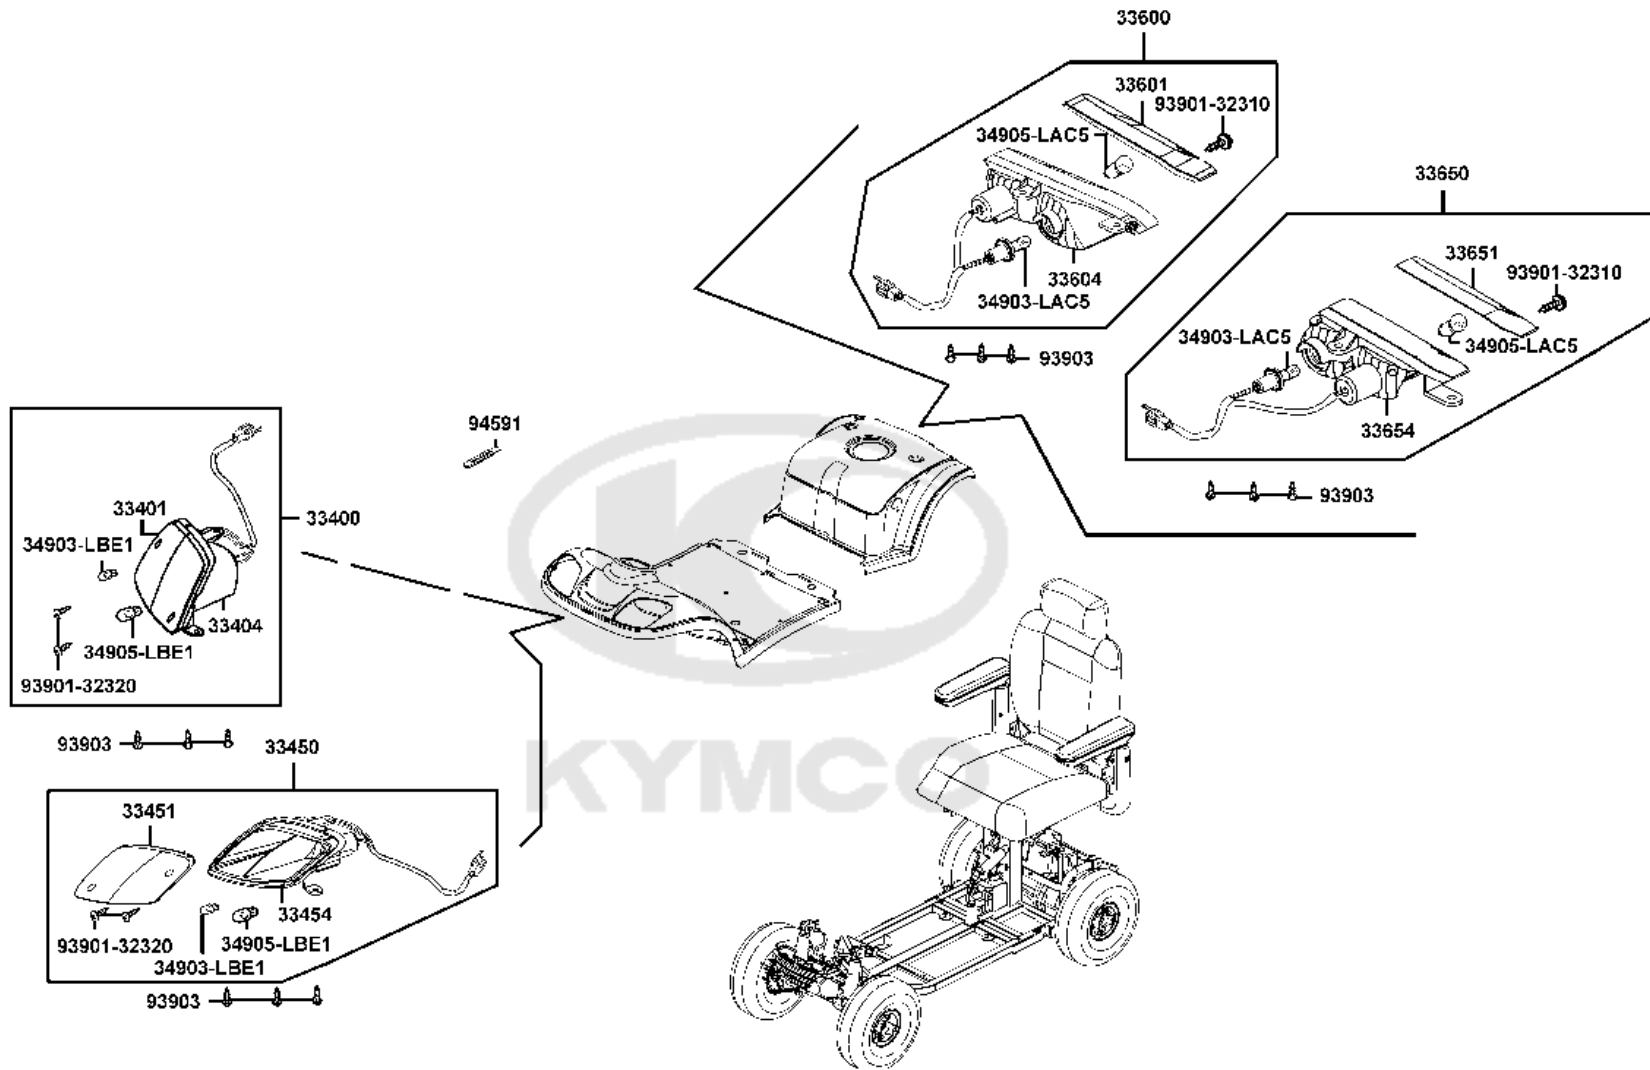

F09

Winker Assy RH