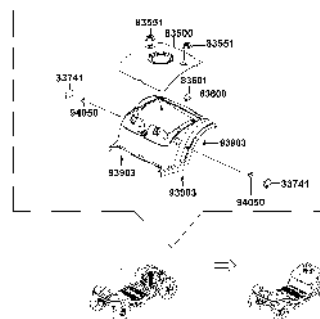

CONTENTS

● ABOUT THIS PARTS LIST	1
● COLOR CHART OF EQ40AA(UK)	3
● CONTENTS-ENGINE GROUP	4
● CONTENTS-FRAME GROUP	5
● ENGINE PARTS LIST	7
● FRAME PARTS LIST	9
● PART NO. INDEX	43

NO	MODEL			COLOR CHART OF EQ40AA(UK)			
	PHOTO NO			NO. 1	NO. 2	NO. 3	
	BASIC COLOR			Deep Blue Metallic	Burgundy	Dark Red	
	CODE			Deep Blue Metallic	Burgundy	Dark Red	
	PARTS NAME	PARTS NO.	VERSION	PB183MA	RR132MA	RR132MA	
1	COVER HANDLE FR	53205-LAC5-810	3	BHP	R7P		
2	COVER HANDLE RR	53206-LAC5-810	3				
3	FLOOR PANEL	64310-LBE1-900	5				
4	BODY COVER LOW	83600-LBE1-900	1				
5	HANDLE ASSY	5310C-LAC5-810	6	MAS			
6	GRIP L HANDLE	53166-LAC5-911	1	N1R			
7	COVER DUST	53209-LAC5-810	0				
8	BUMPER FR	64302-LBE1-920	1				
9	MAT FLOOR	64320-LBE1-900	1				
10	COVER FLOOR	64330-LBE1-900	1	N8P			
11	COVER BODY UP/Silver	83500-LBE1-900	2				
12	SEAT ASSY (Standard	77200-LAC5-720	4				
13	STRIPE BODY COVER	86407-LAC5-810	0				
14	USE CAUTION	87501-LBE1-940	0	T01			
15	LABEL BATTERY	87508-LED5-E00	0				
16	MARK KYMCO	87532-KGAG-V00	6				
17	MAR DRIVE CAUTION	87560-LAC5-900	4				
18	LABLE SPEED SW	87562-LAC5-810	0				
19	LABEL SPEED SW	87562-LED4-E00	0				
20	MARK KYMCO	86201-LDB4-900	3	T02	T01		
DATE OF STARTING-SALES				2008-01-25	2008-01-29	2008-01-29	
DATE OF END-SALES							

CONTENTS - ENGINE GROUP

E01 Motor

CONTENTS - FRAME GROUP

F01 Handle Steering

F02 Floor

F03 Steering Stem

F04 Front Wheel

F05 Rear Wheel

F06 Seat

F07 Battery

F08 Body Cover

F09 Winker Assy RH

CONTENTS - FRAME GROUP

<p>F10 Harness Wire</p>	<p>F11 Frame Body</p>	<p>F12 Caution Label</p>
		
<p>F13 Mark</p>	<p>F14 KEY COMP</p>	
		

E01

Motor