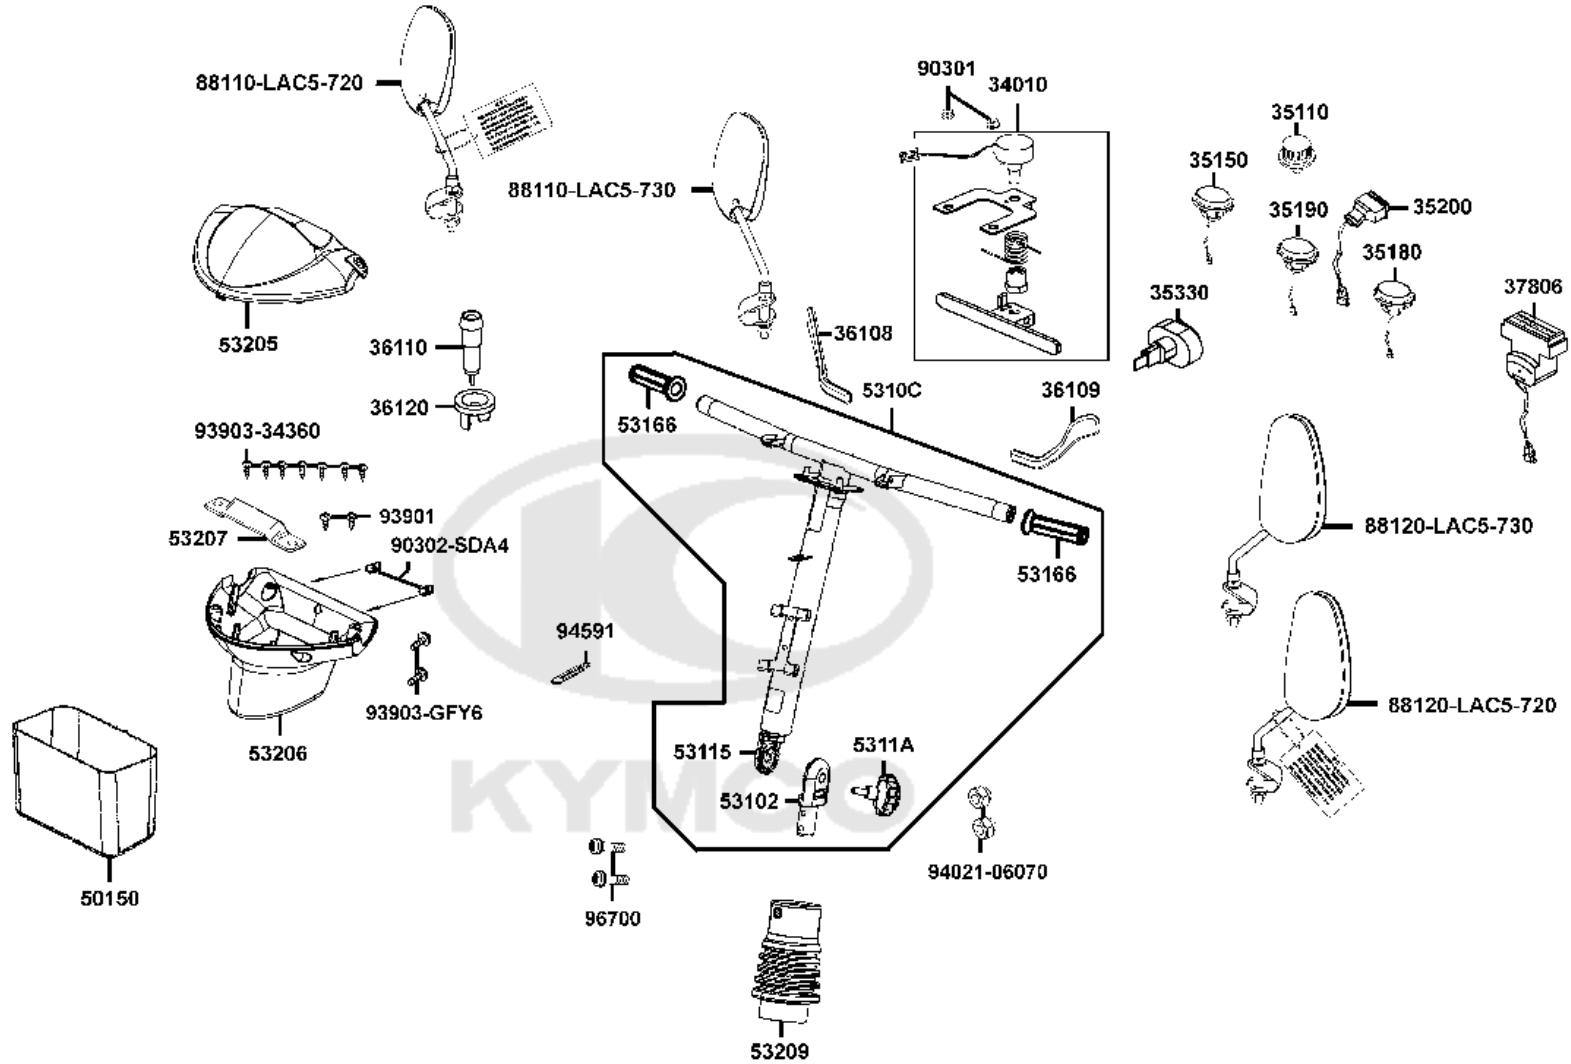

F01

Handle Steering