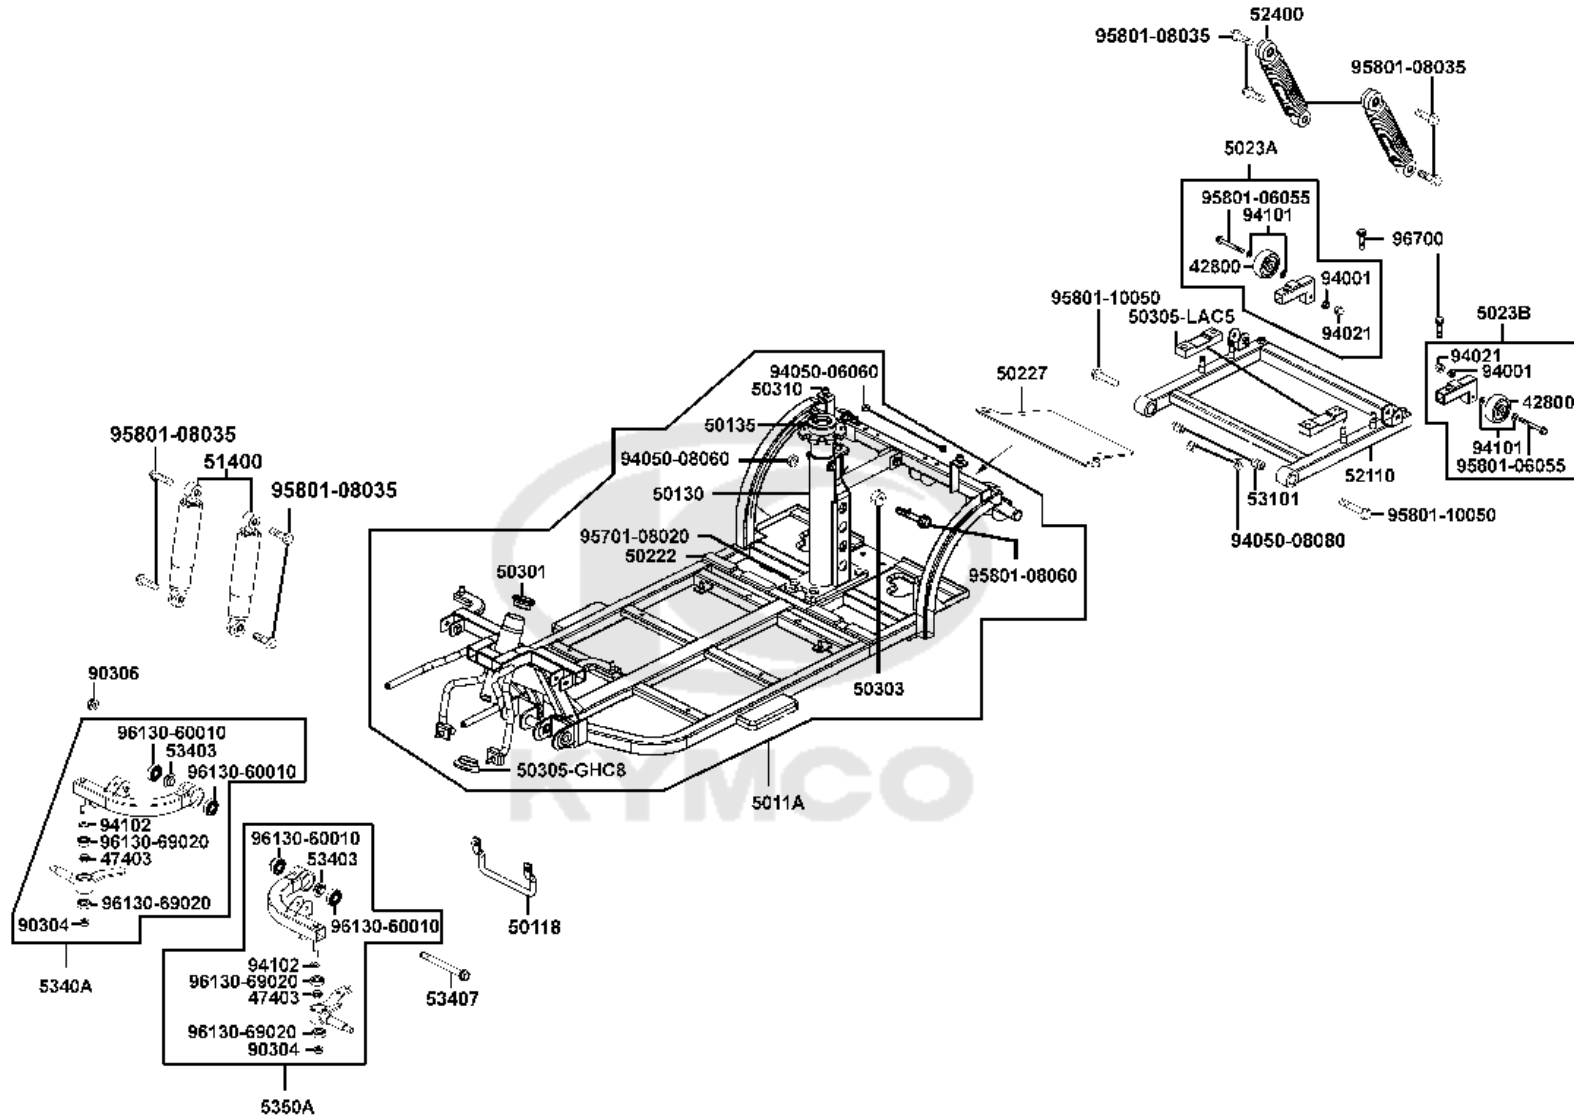

F11

Frame Body