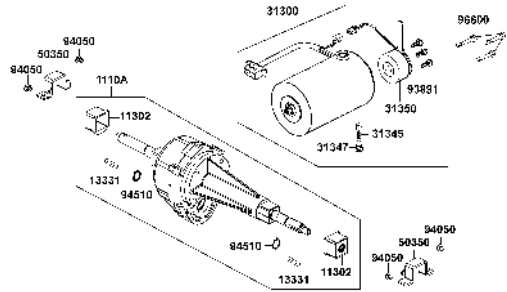

NO	MODEL			COLOR CHART OF EQ40AA(UK)			
	PHOTO NO			NO. 1	NO. 2	NO. 3	
	BASIC COLOR			Deep Blue Metallic	Burgundy	Dark Red	
	CODE			Deep Blue Metallic	Burgundy	Dark Red	
	PARTS NAME	PARTS NO.	VERSION	PB183MA	RR132MA	RR132MA	
1	COVER HANDLE FR	53205-LAC5-810	3	BHP	R7P		
2	COVER HANDLE RR	53206-LAC5-810	3				
3	FLOOR PANEL	64310-LBE1-900	5				
4	BODY COVER LOW	83600-LBE1-900	1				
5	HANDLE ASSY	5310C-LAC5-810	6	MAS			
6	GRIP L HANDLE	53166-LAC5-911	1	N1R			
7	COVER DUST	53209-LAC5-810	0				
8	BUMPER FR	64302-LBE1-920	1				
9	MAT FLOOR	64320-LBE1-900	1				
10	COVER FLOOR	64330-LBE1-900	1	N8P			
11	COVER BODY UP/Silver	83500-LBE1-900	2				
12	SEAT ASSY (Standard	77200-LAC5-720	4				
13	STRIPE BODY COVER	86407-LAC5-810	0				
14	USE CAUTION	87501-LBE1-940	0	T01			
15	LABEL BATTERY	87508-LED5-E00	0				
16	MARK KYMCO	87532-KGAG-V00	6				
17	MAR DRIVE CAUTION	87560-LAC5-900	4				
18	LABLE SPEED SW	87562-LAC5-810	0				
19	LABEL SPEED SW	87562-LED4-E00	0				
20	MARK KYMCO	86201-LDB4-900	3	T02	T01		
DATE OF STARTING-SALES				2008-01-25	2008-01-29	2008-01-29	
DATE OF END-SALES							

CONTENTS - ENGINE GROUP

E01 Motor