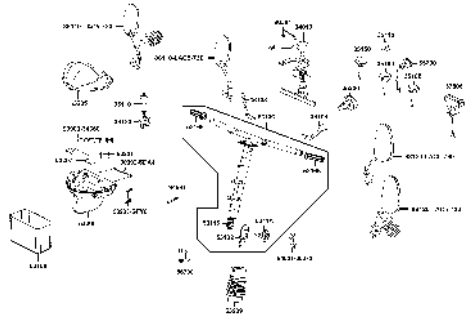

F04 Front Wheel

CONTENTS - FRAME GROUP

F01 Handle Steering