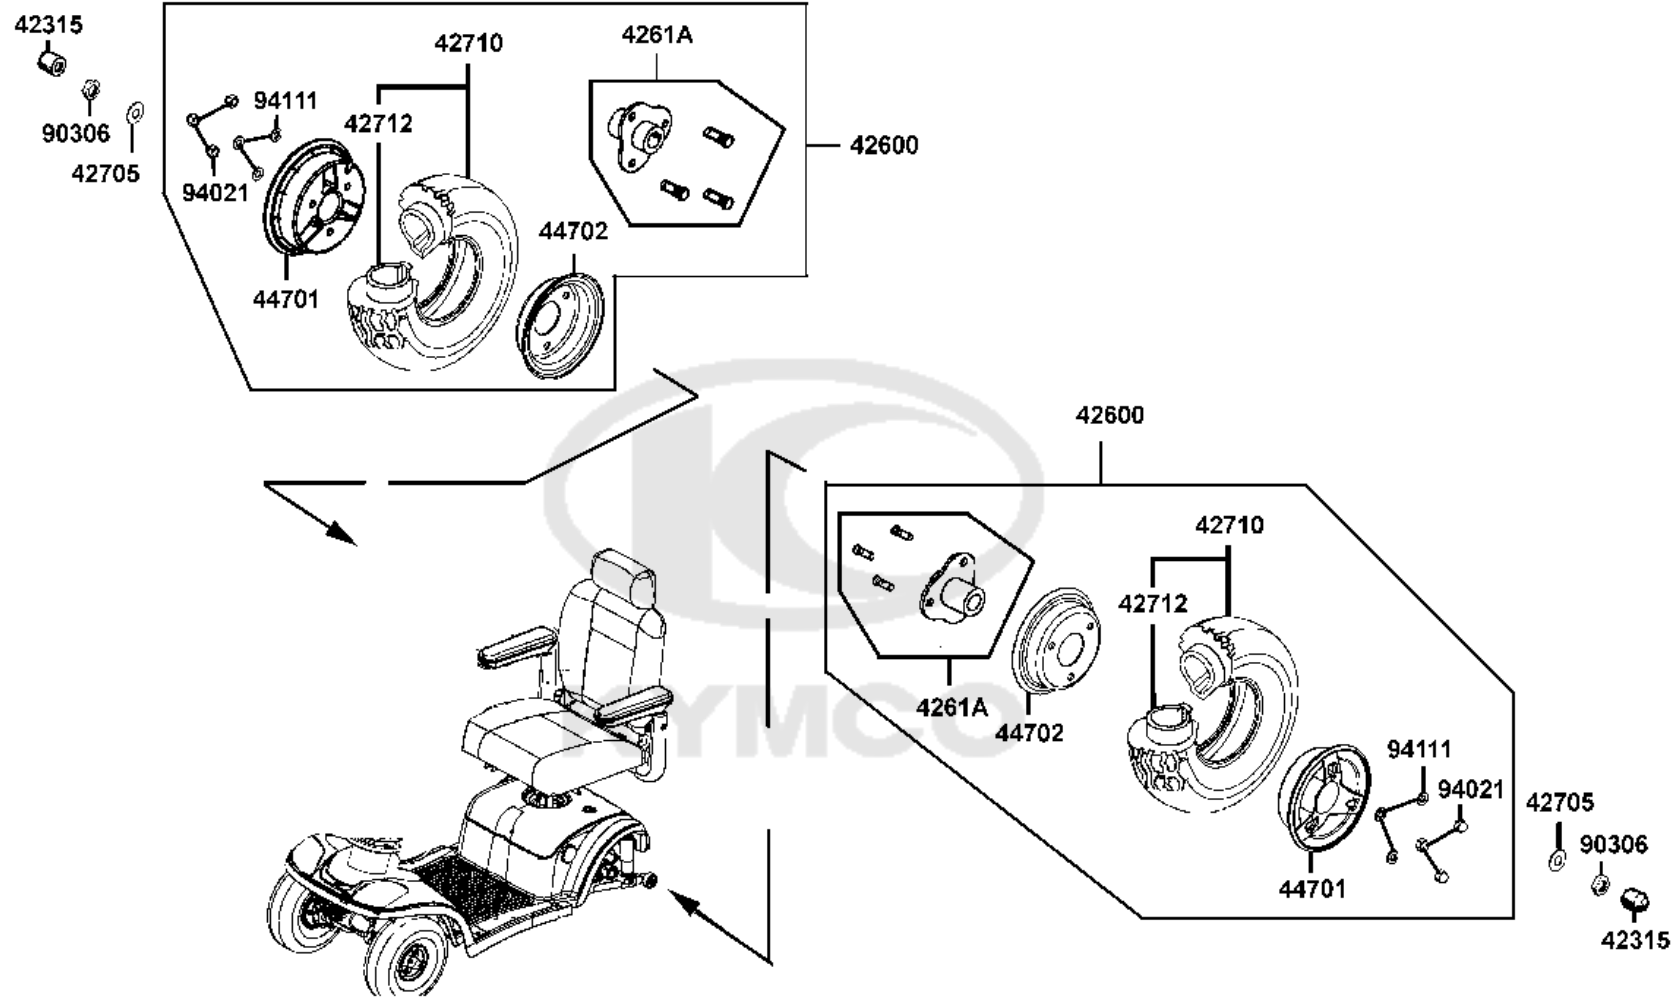

F05

Rear Wheel