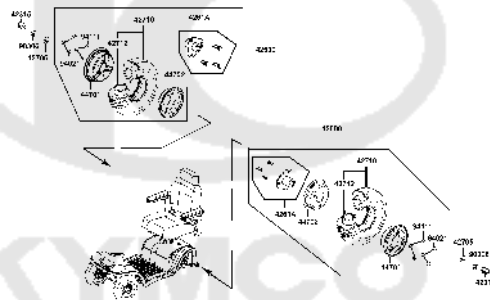

CONTENTS

● ABOUT THIS PARTS LIST	1
● COLOR CHART OF EQ40AA(UK)	3
● CONTENTS-ENGINE GROUP	4
● CONTENTS-FRAME GROUP	5
● ENGINE PARTS LIST	7
● FRAME PARTS LIST	9
● PART NO. INDEX	43

NO	MODEL			COLOR CHART OF EQ40AA(UK)			
	PHOTO NO			NO. 1	NO. 2	NO. 3	
	BASIC COLOR			Deep Blue Metallic	Burgundy	Dark Red	
	CODE			Deep Blue Metallic	Burgundy	Dark Red	
	PARTS NAME	PARTS NO.	VERSION	PB183MA	RR132MA	RR132MA	
1	COVER HANDLE FR	53205-LAC5-810	3	BHP	R7P		
2	COVER HANDLE RR	53206-LAC5-810	3				
3	FLOOR PANEL	64310-LBE1-900	5				
4	BODY COVER LOW	83600-LBE1-900	1				
5	HANDLE ASSY	5310C-LAC5-810	6	MAS			
6	GRIP L HANDLE	53166-LAC5-911	1	N1R			
7	COVER DUST	53209-LAC5-810	0				
8	BUMPER FR	64302-LBE1-920	1				
9	MAT FLOOR	64320-LBE1-900	1				
10	COVER FLOOR	64330-LBE1-900	1	N8P			
11	COVER BODY UP/Silver	83500-LBE1-900	2				
12	SEAT ASSY (Standard	77200-LAC5-720	4				
13	STRIPE BODY COVER	86407-LAC5-810	0				
14	USE CAUTION	87501-LBE1-940	0	T01			
15	LABEL BATTERY	87508-LED5-E00	0				
16	MARK KYMCO	87532-KGAG-V00	6				
17	MAR DRIVE CAUTION	87560-LAC5-900	4				
18	LABLE SPEED SW	87562-LAC5-810	0				
19	LABEL SPEED SW	87562-LED4-E00	0				
20	MARK KYMCO	86201-LDB4-900	3	T02	T01		
DATE OF STARTING-SALES				2008-01-25	2008-01-29	2008-01-29	
DATE OF END-SALES							

CONTENTS - ENGINE GROUP

E01 Motor

CONTENTS - FRAME GROUP

F01 Handle Steering

F02 Floor

F03 Steering Stem

F04 Front Wheel

F05 Rear Wheel