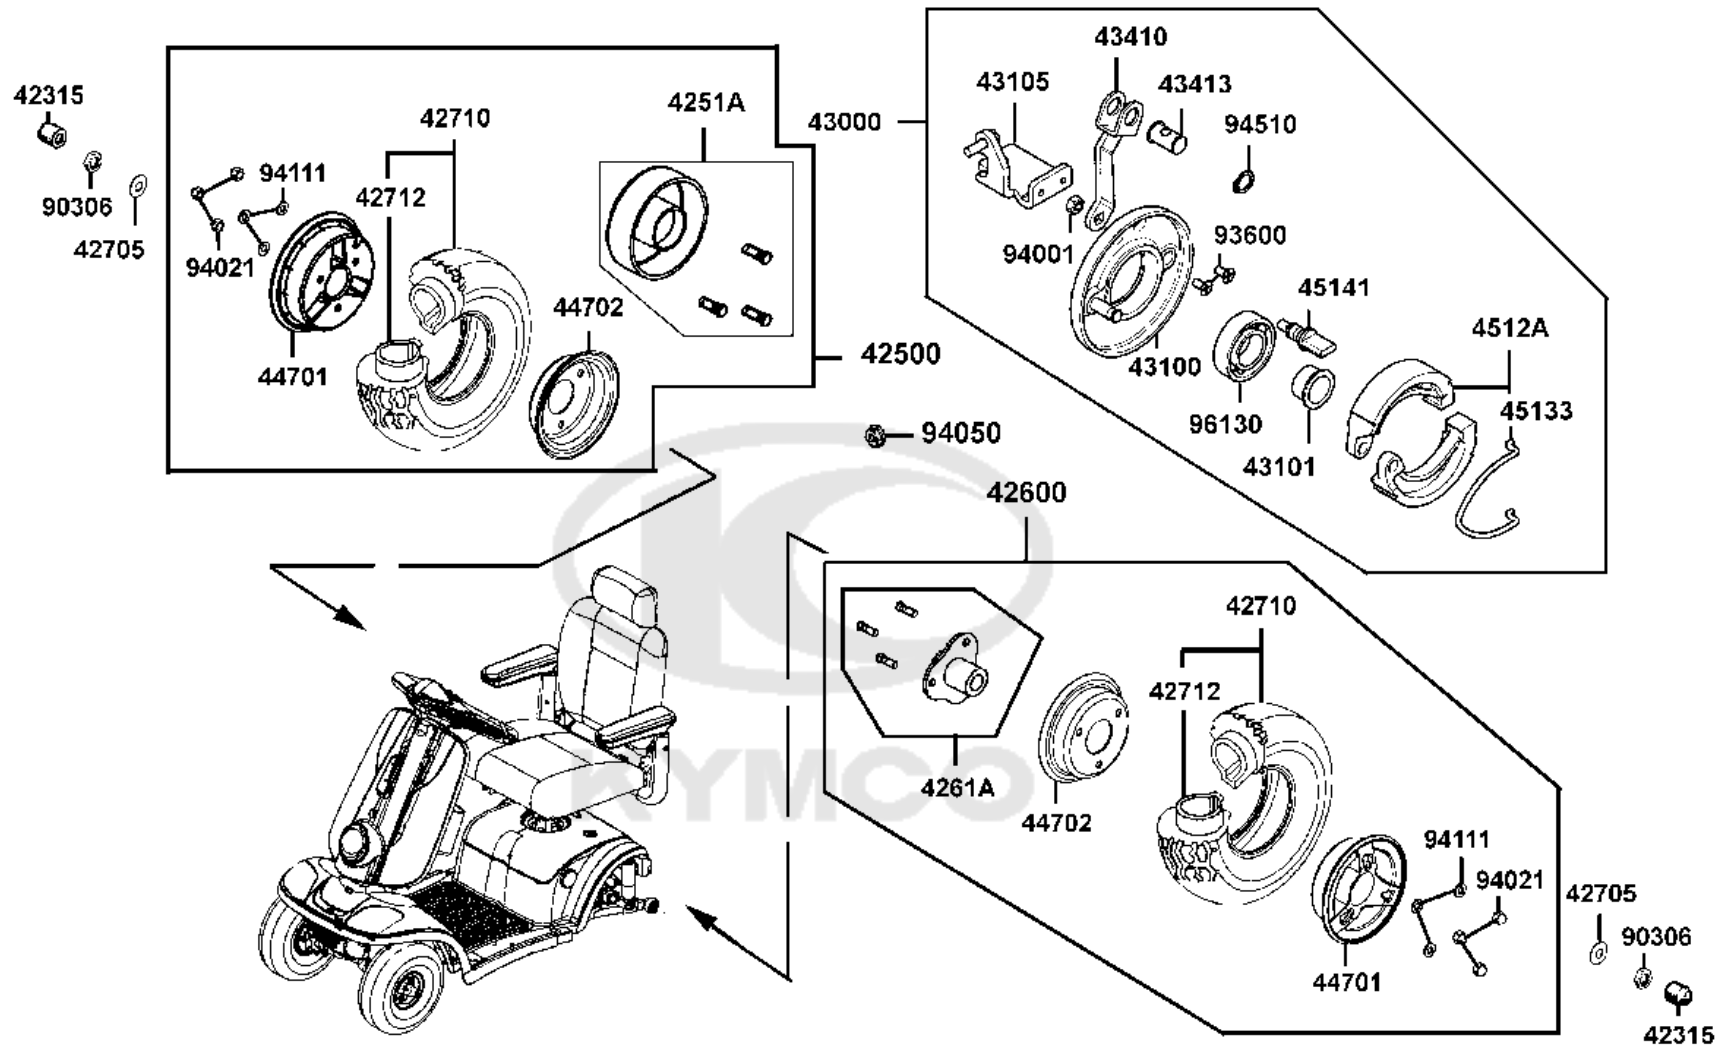

F05

Rear Wheel