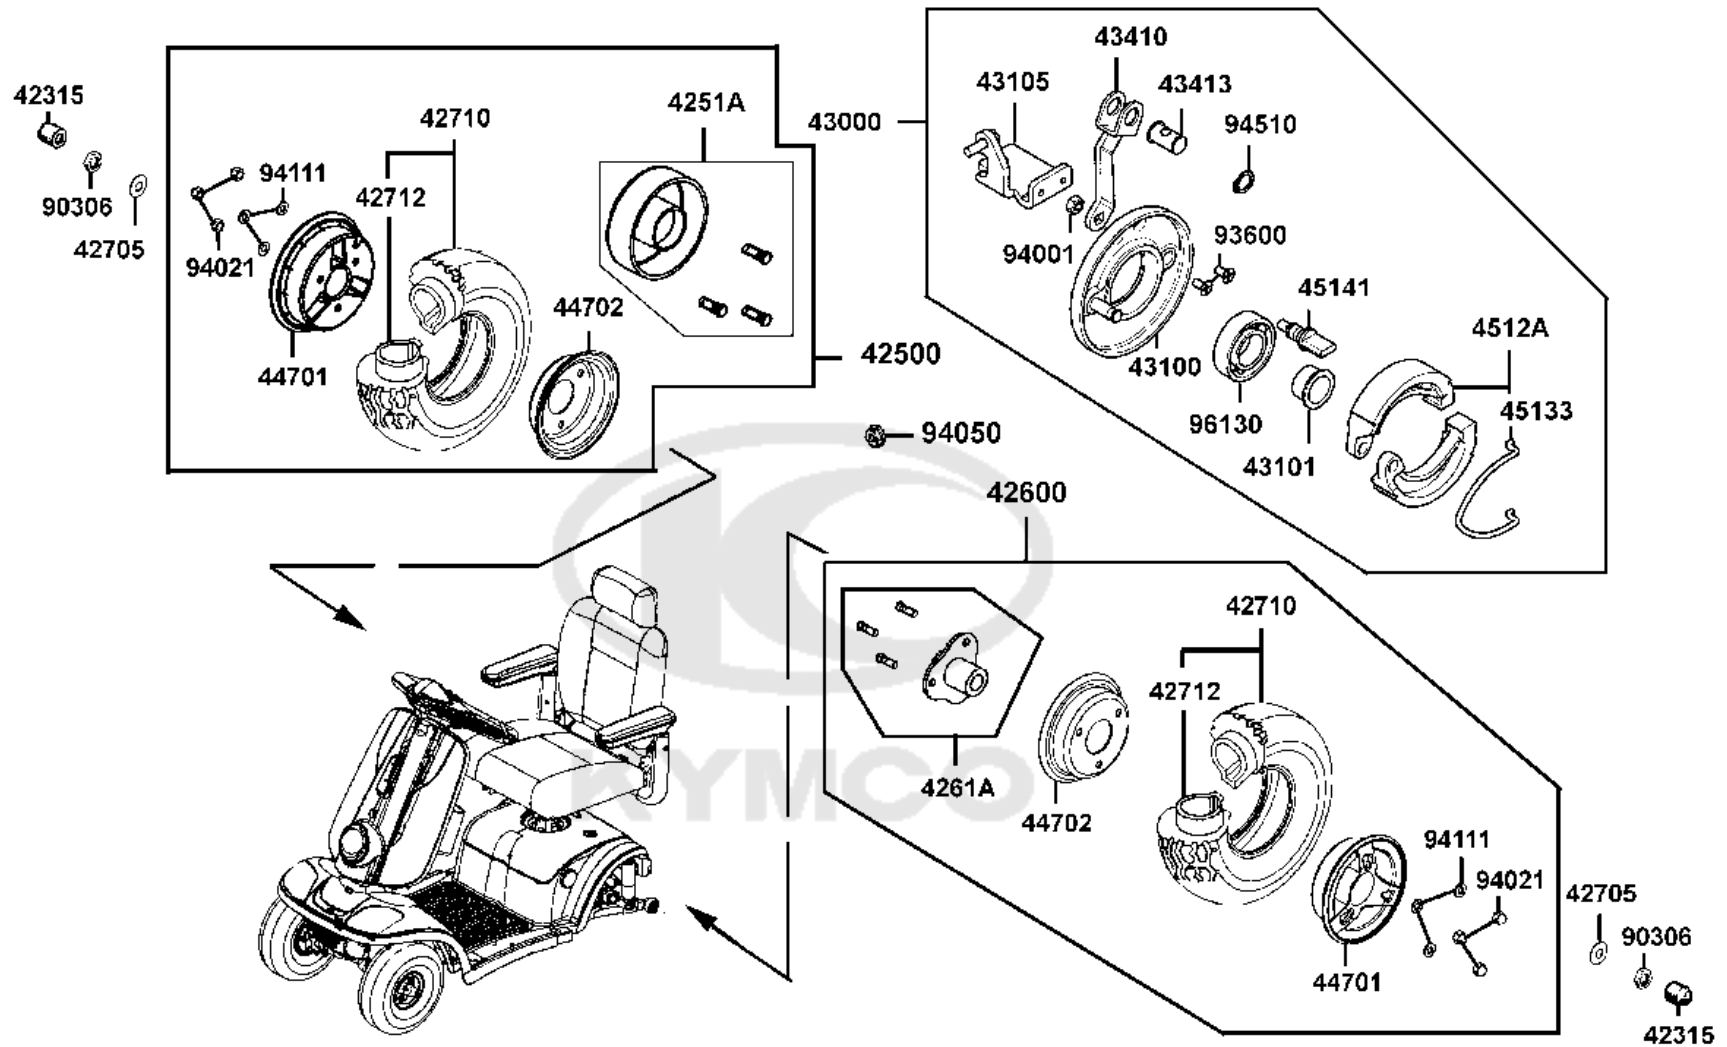

F05

Rear Wheel