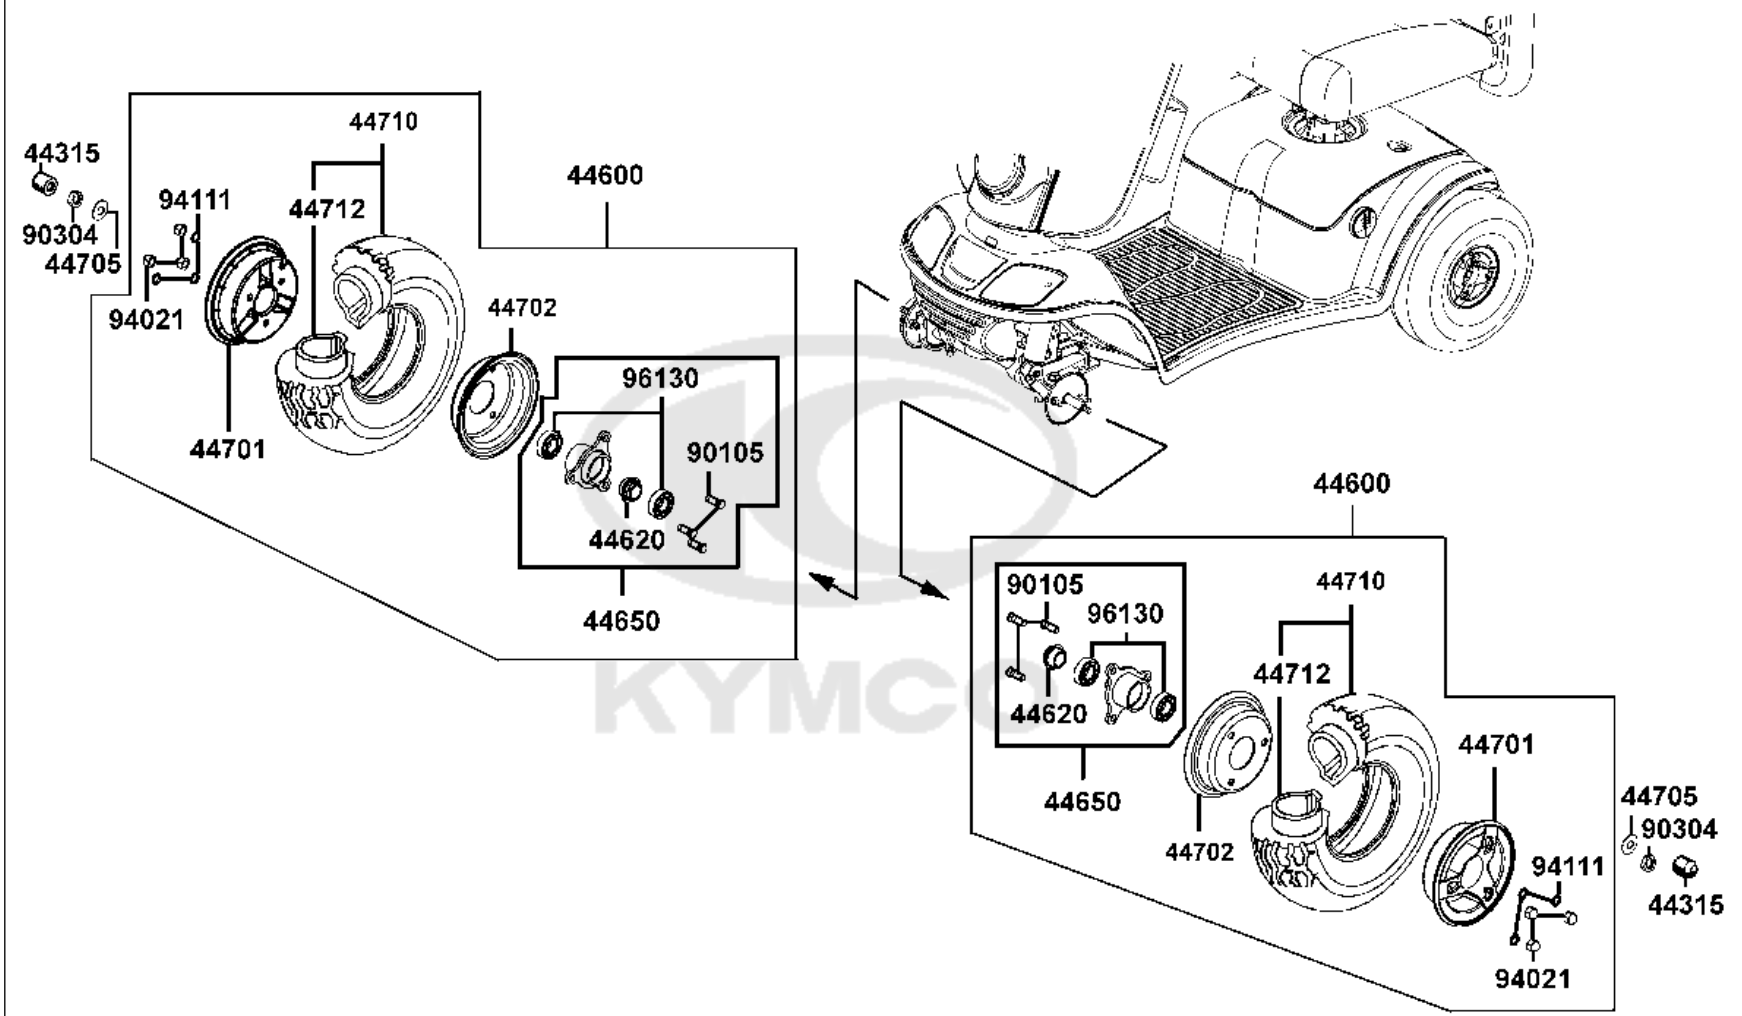

BALL BEARING PACK OF 100

55

3.25

F04

Front Wheel

Sales mark	Ref no	Part no	Description	Reg description	Regd no	Ref Price	F04
	44315	44315-LAC5-900	CAP FR AXLE **(0) C.2003.10.22	CAP FR AXLE **(0) C.2003.10.22	2	3.25	
	44600	44600-LBE1-900	MAXI WHEEL ASSY-FRONT- 4.00x5	MAXI WHEEL ASSY-FRONT- 4.00x5	2	61.06	
	44620	44620-LBE1-900	DIST COLLAR FR WHEEL **(0)	DIST COLLAR FR WHEEL **(0)	2	3.25	
	44650	44650-LBE1-900	WHEEL COMP FR **(0) C.2005.09.21	WHEEL COMP FR **(0) C.2005.09.21	2	22.75	
	44701	44701-LBE1-900	RIM CAST FR **(0) C.2005.09.21	RIM CAST FR **(0) C.2005.09.21	2	13.00	
	44702	44702-LBE1-900	RIM COMP FR **(0) C.2005.09.21	RIM COMP FR **(0) C.2005.09.21	2	12.35	
	44705	44705-LAC5-900	WASHER 12MM	WASHER 12MM	2	3.25	
	44710	44710-LBE1-900	TIRE ASSY FR	TIRE ASSY FR	2	25.00	
	44712	44712-LBE1-900	TUBE TIRE	TUBE TIRE	1	9.75	
	90105	90105-LAC5-900	BOLT M8*20 **(0) C.2005.09.08	BOLT M8*20 **(0) C.2005.09.08	6	3.25	
	90304	90304-GHE8-004	NUT U 10MM **GE8-0040 C.2005.03.01	NUT U 10MM **GE8-0040 C.2005.03.01	2	0.68	
	94021	94021-08020-0S	NUT HEX CAP 8MM	NUT HEX CAP 8MM	6	3.25	
	94111	94111-08800	WASHER SPRING 8MM	WASHER SPRING 8MM	6	0.33	
	96130	96130-62020-00	BEARING BALL RADIAL 6202	BEARING BALL RADIAL 6202	4	3.25	