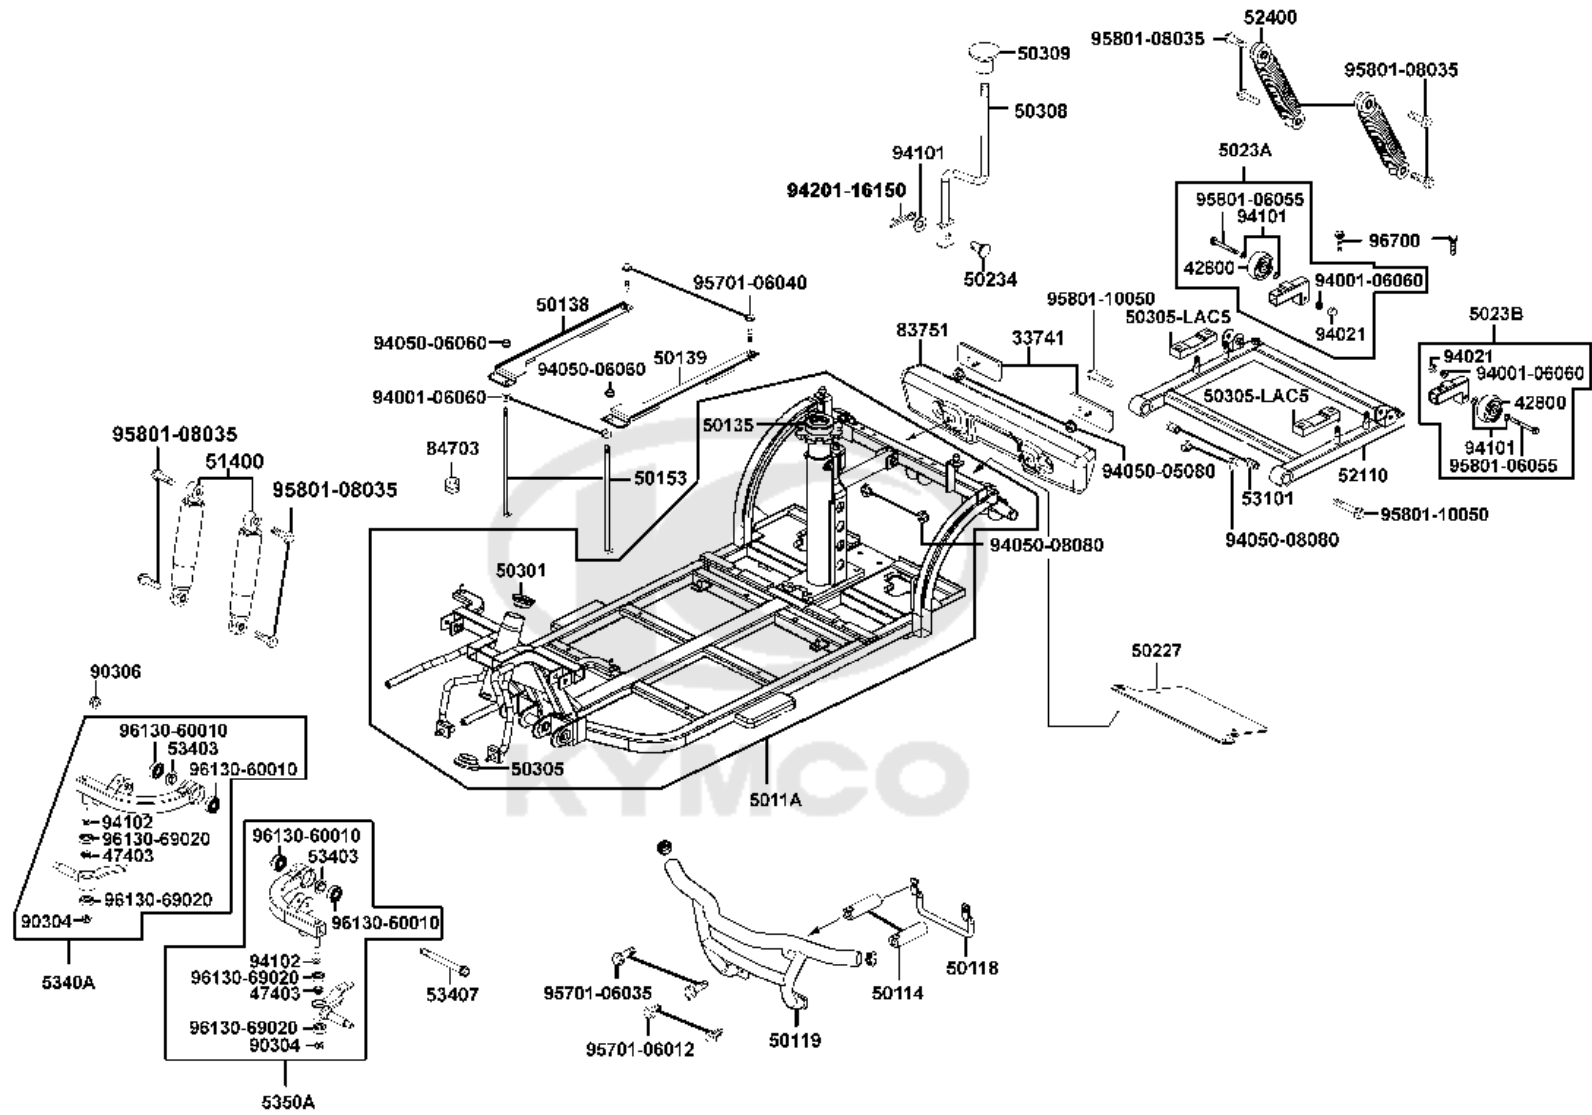

F11

Frame Body