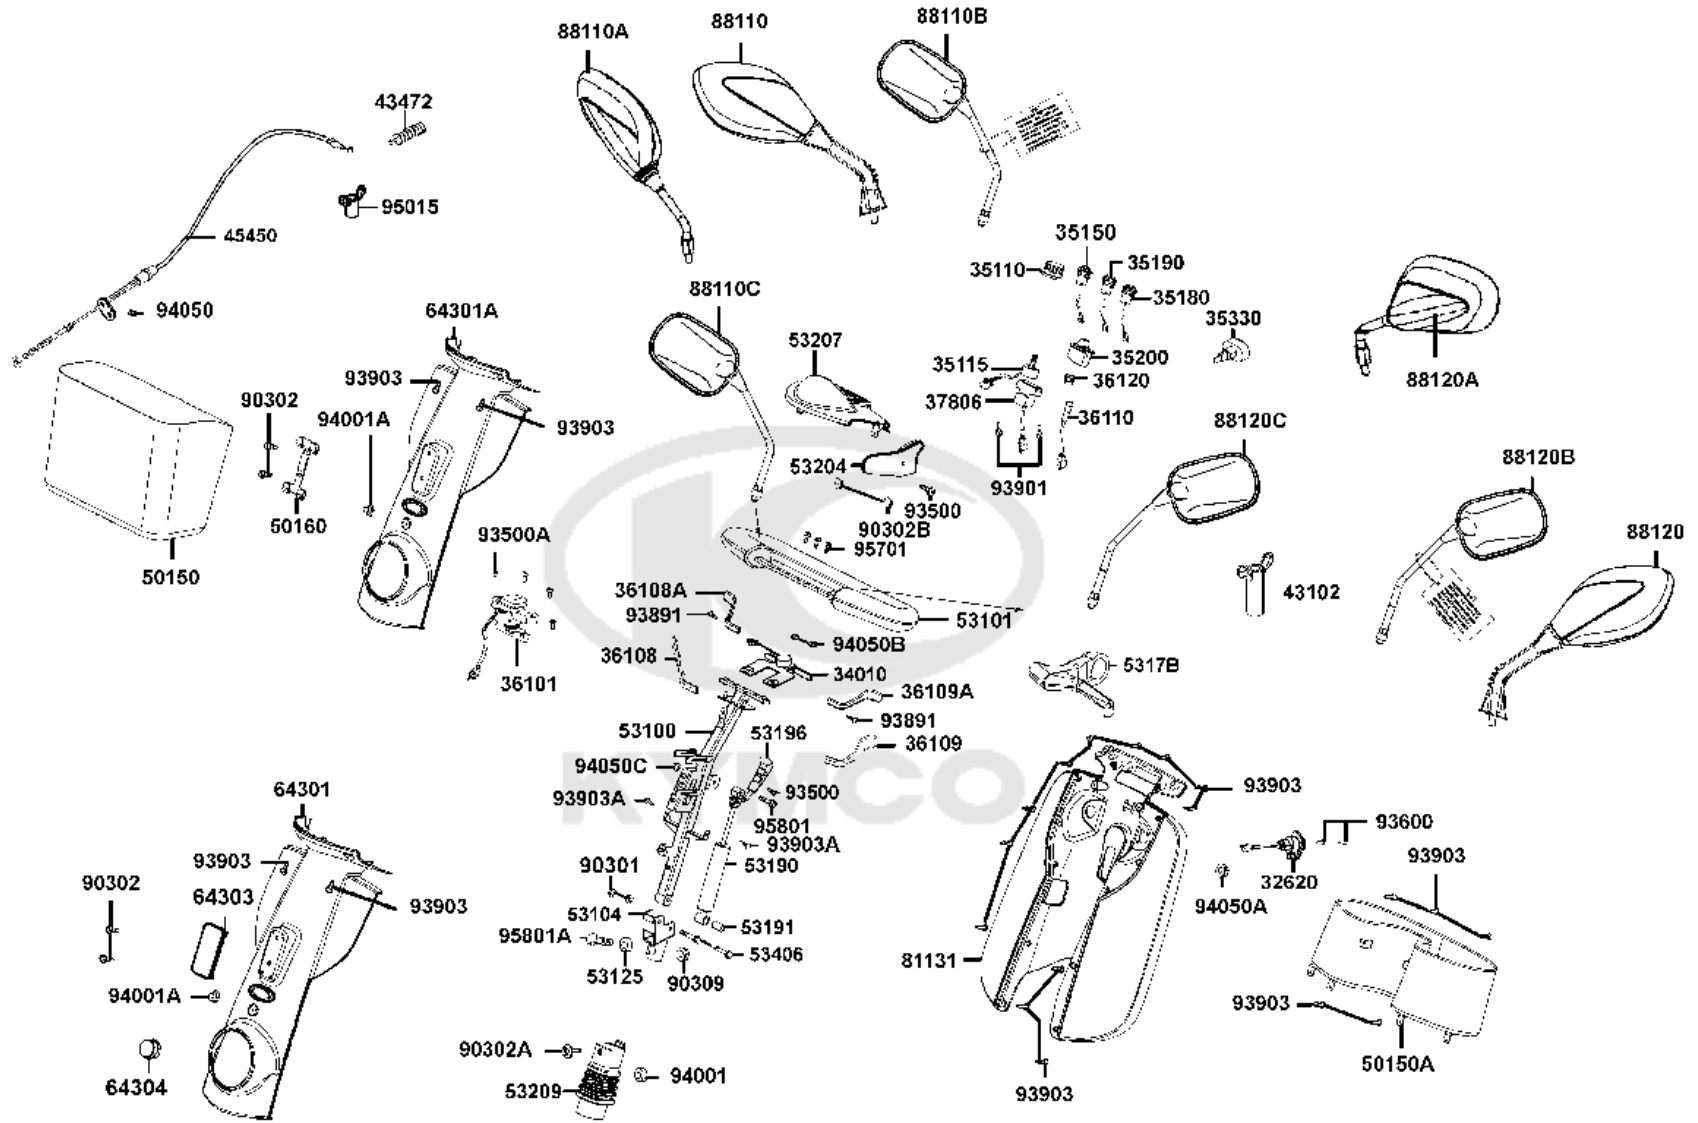

F01

Handle Steering