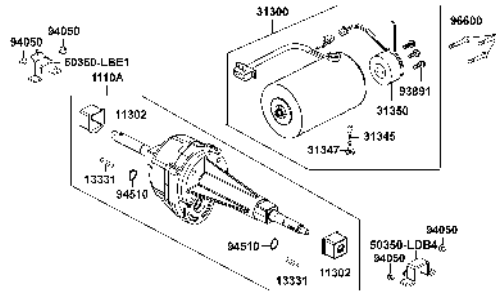

CONTENTS - ENGINE GROUP

E01 Motor