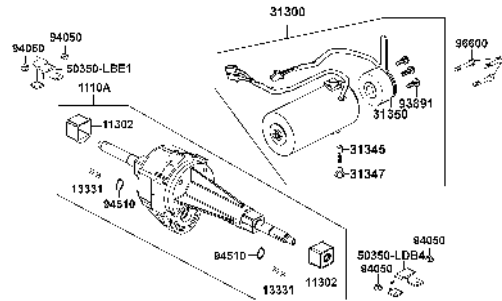

NO	MODEL			COLOR CHART OF EQ40BB(UK)			
	PHOTO NO			NO. 9	NO. 10		
	BASIC COLOR			Burgundy	Dark Red		
	CODE			Burgundy	Dark Red		
	PARTS NAME	PARTS NO.	VERSION	RR132MA	RR132MA		
1	BUMPER FR	64302-LBE1-920	1	N1R			
2	MAT FLOOR	64320-LBE1-900	1				
3	COVER FLOOR	64330-LBE1-900	1				
4	METER COVER	53207-LAC5-900	8	N8P			
5	COVER.FRONT	64301-LED4-800	3				
6	COVER.FR PLUG	64304-LED4-900	2				
7	COVER BODY UP/Silver	83500-LBE1-900	2				
8	MIRROR ASSY R BACK	88110-LAC7-810	1				
9	MIRROR ASSY L BACK	88120-LAC7-910	1	R7P			
10	FLOOR PANEL	64310-LBE1-900	5				
11	LEG SHIELD	81131-LED4-900	4				
12	BODY COVER LOW	83600-LBE1-900	1	T01			
13	SEAT ASSY	77200-LBE1-700	8				
14	EMB METER	86444-LAC5-900	9				
15	LABEL BATTERY	87508-LBE1-E01	3				
16	LABLE SPEED SW	87562-LBE1-E00	3				
17	EMB K-LOGO 24MM	86102-LAB4-900	2	T02			
18	MARK KYMCO	86201-LDB4-900	3				
19	USE CAUTION	87501-LAC5-900	7				
20	MARK KYMCO	87532-KGAG-V00	6				
21	MAR DRIVE CAUTION	87560-LAC5-900	4				
DATE OF STARTING-SALES							
DATE OF END-SALES							

CONTENTS - ENGINE GROUP

E01 Motor