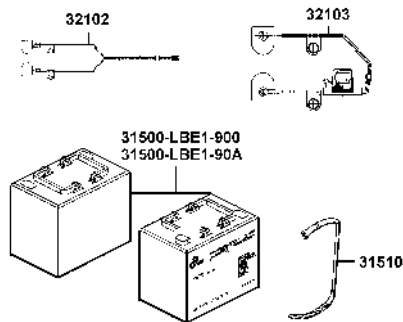

CONTENTS - ENGINE GROUP

E01 Motor

CONTENTS - FRAME GROUP

F01 Handle Steering

F02 Floor

F03 Steering Stem

F04 Front Wheel

F05 Rear Wheel

F06 Seat

F07 Battery

F08 Body Cover

F09 Winker Assy RH

E01

Motor

Sales mark	Ref no	Part no	Description	Reg description	Regd no	Ref Price	E01
	1110A	1110A-LBE1-E72	MISSION ASSY	MISSION ASSY	1	295.00	
	11302	11302-LAC5-900	RUBBER	RUBBER	2	6.50	
	13331	13331-LAC5-900	KEY 4.8*4.8*30	KEY 4.8*4.8*30	2	3.25	
	31300	31300-LED5-E20	MOTOR EQ40BA/BC/BG ALT 31300-	MOTOR EQ40BA/BC/BG ALT 31300-LBE1-	1	210.00	
	31300	31300-LED5-E21	MOTOR FROM EQ40BF-*UK00478* ALL	MOTOR FROM EQ40BF-*UK00478* ALL	1	210.00	
	31345	31345-LBE1-325	MOTOR BRUSH- MAXI RANGE/ MAXER	MOTOR BRUSH- MAXI RANGE/ MAXER	1	3.25	
	31347	31347-LBE1-325	BRUSH CAP	BRUSH CAP	1	3.25	
	31350	31350-LBE1-920	BRAKE ASSY	BRAKE ASSY	1	58.50	
	50350-LBE1	50350-LBE1-900	CONNECTOR MISSION	CONNECTOR MISSION	1	5.20	
	50350-LDB4	50350-LDB4-900	CONNECTOR MISSION	CONNECTOR MISSION	1	5.20	
	93891	93891-04012-06	SCREW WASHER 4*12	SCREW WASHER 4*12	3	0.13	
	94050	94050-08080-G	NUT FLANGE 8MM (C)	NUT FLANGE 8MM (C)	4	0.49	
	94510	94510-19000	CIRCLIP EX 1.9	CIRCLIP EX 1.9	2	2.12	
	96600	96600-06060-08G	SCOKET BOLT 8*18	SCOKET BOLT 8*18	2	3.25	