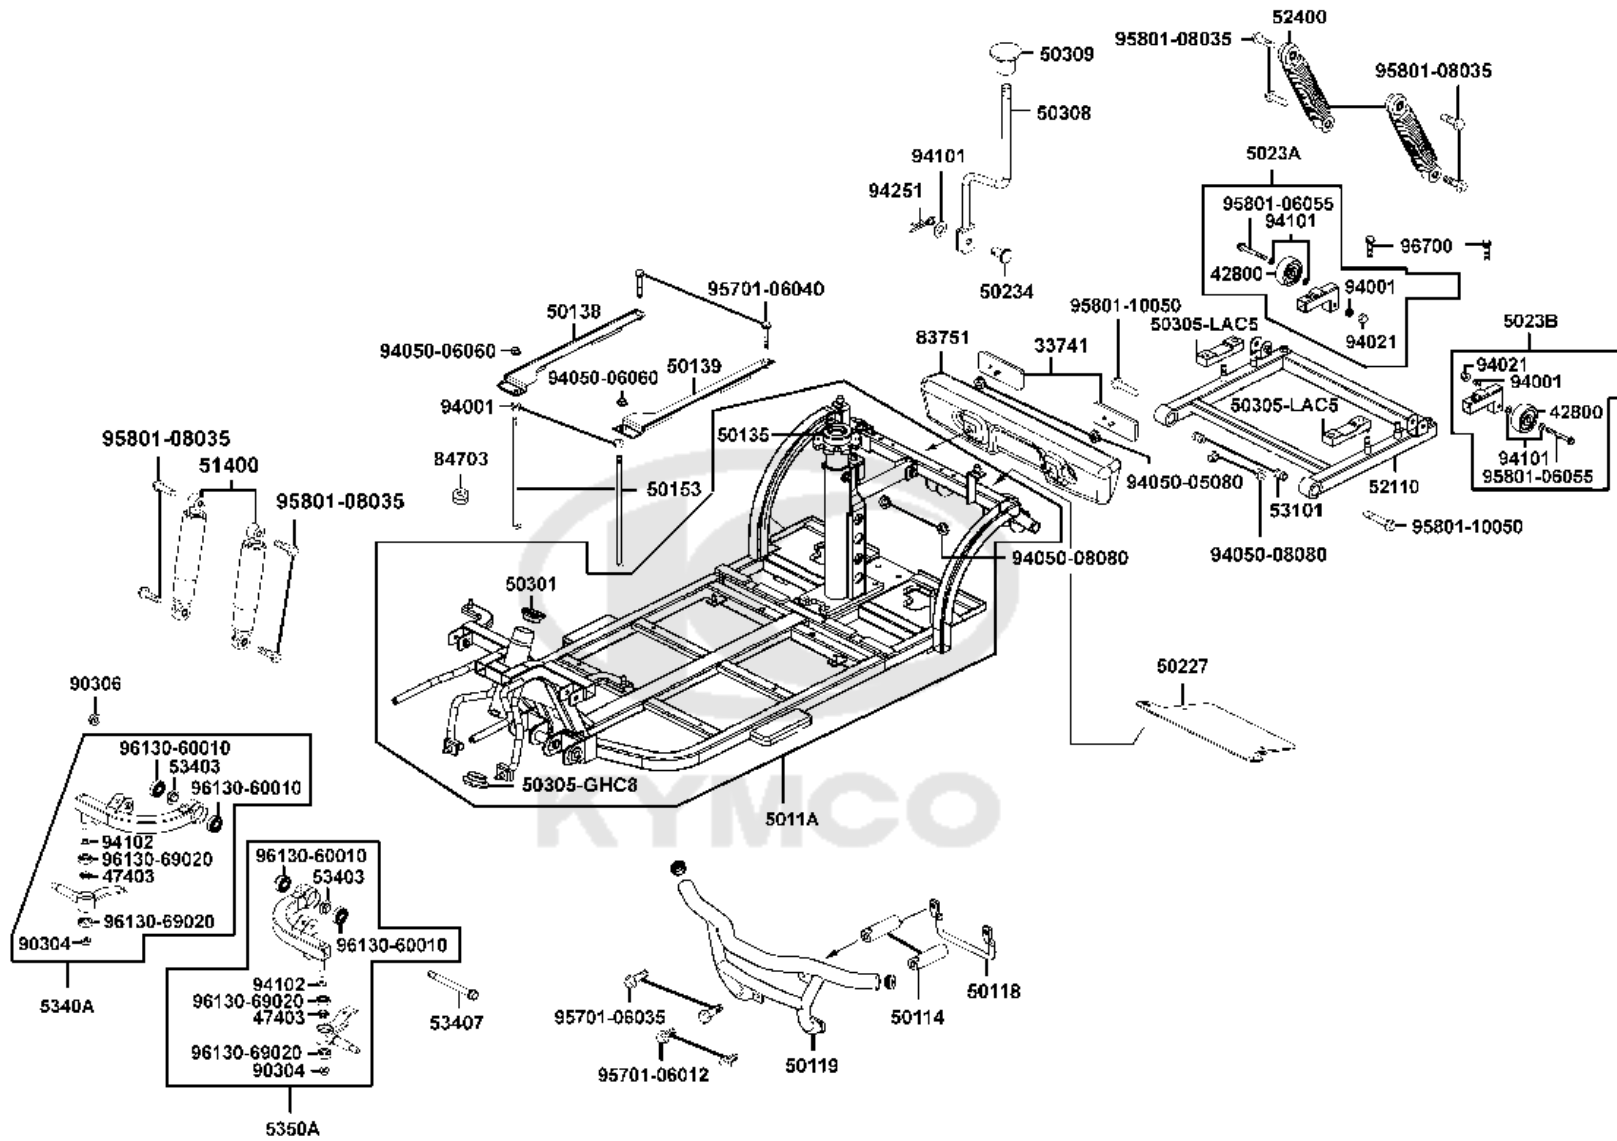

F11

Frame Body