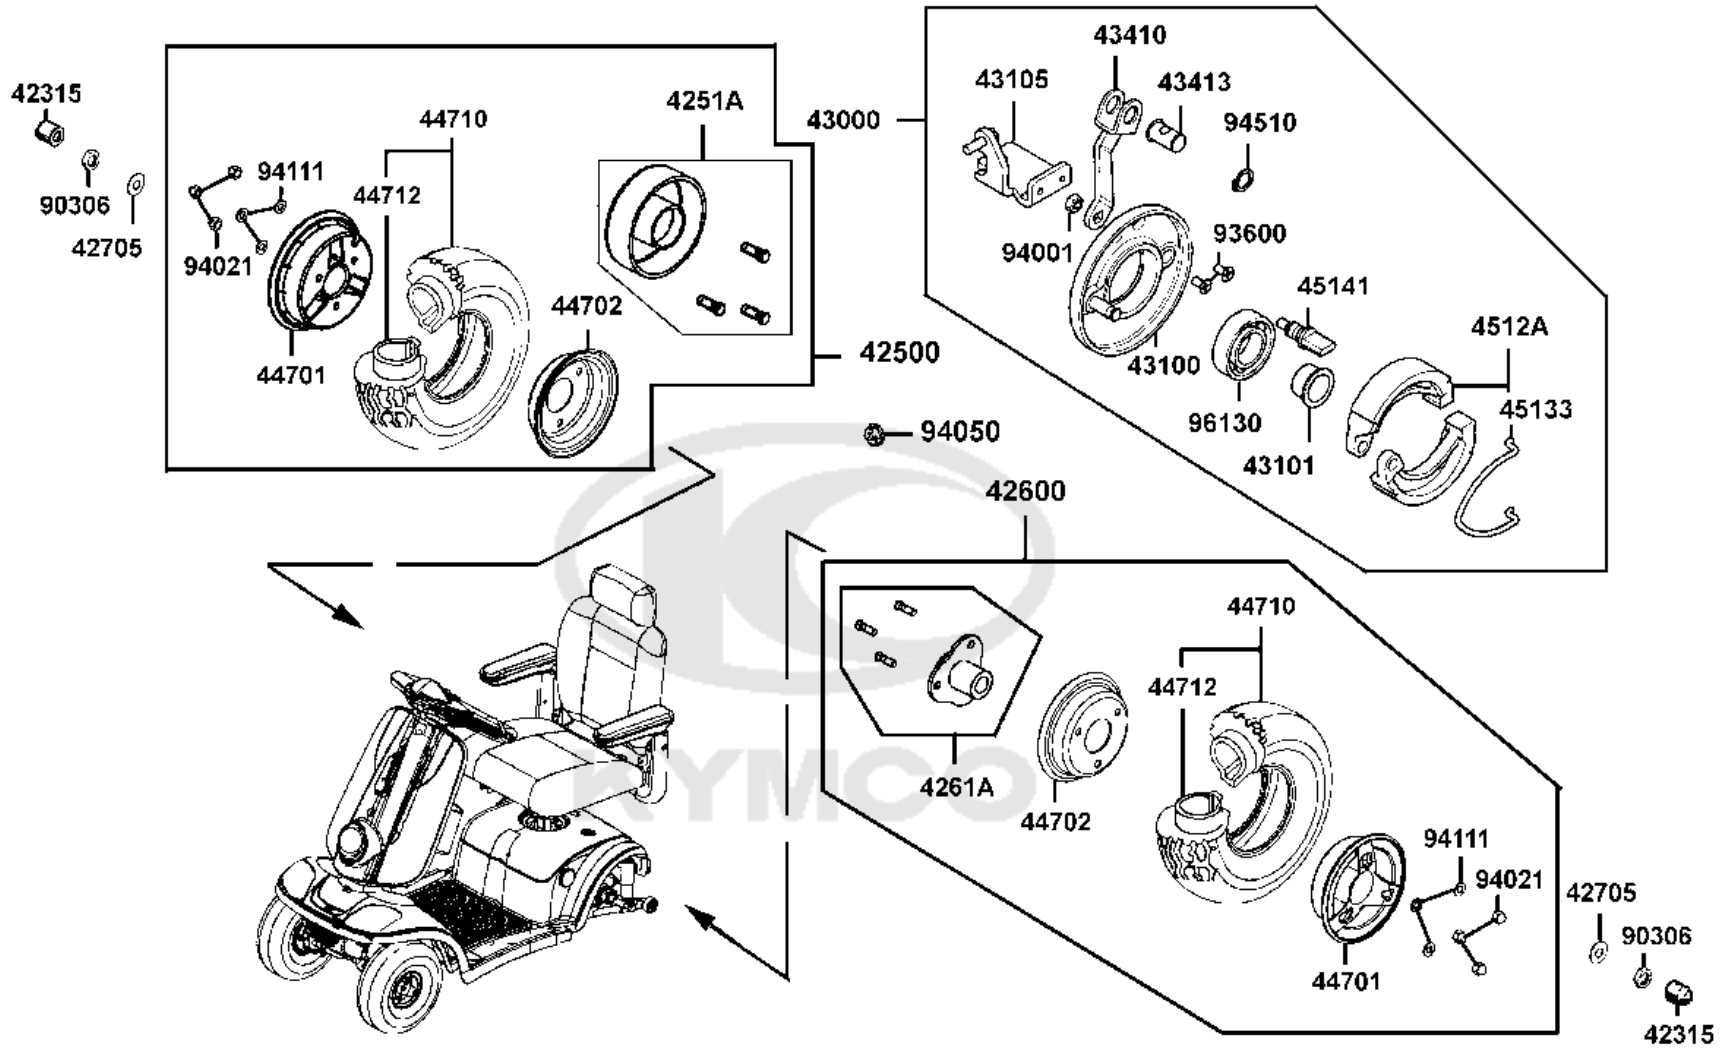

F05

Rear Wheel