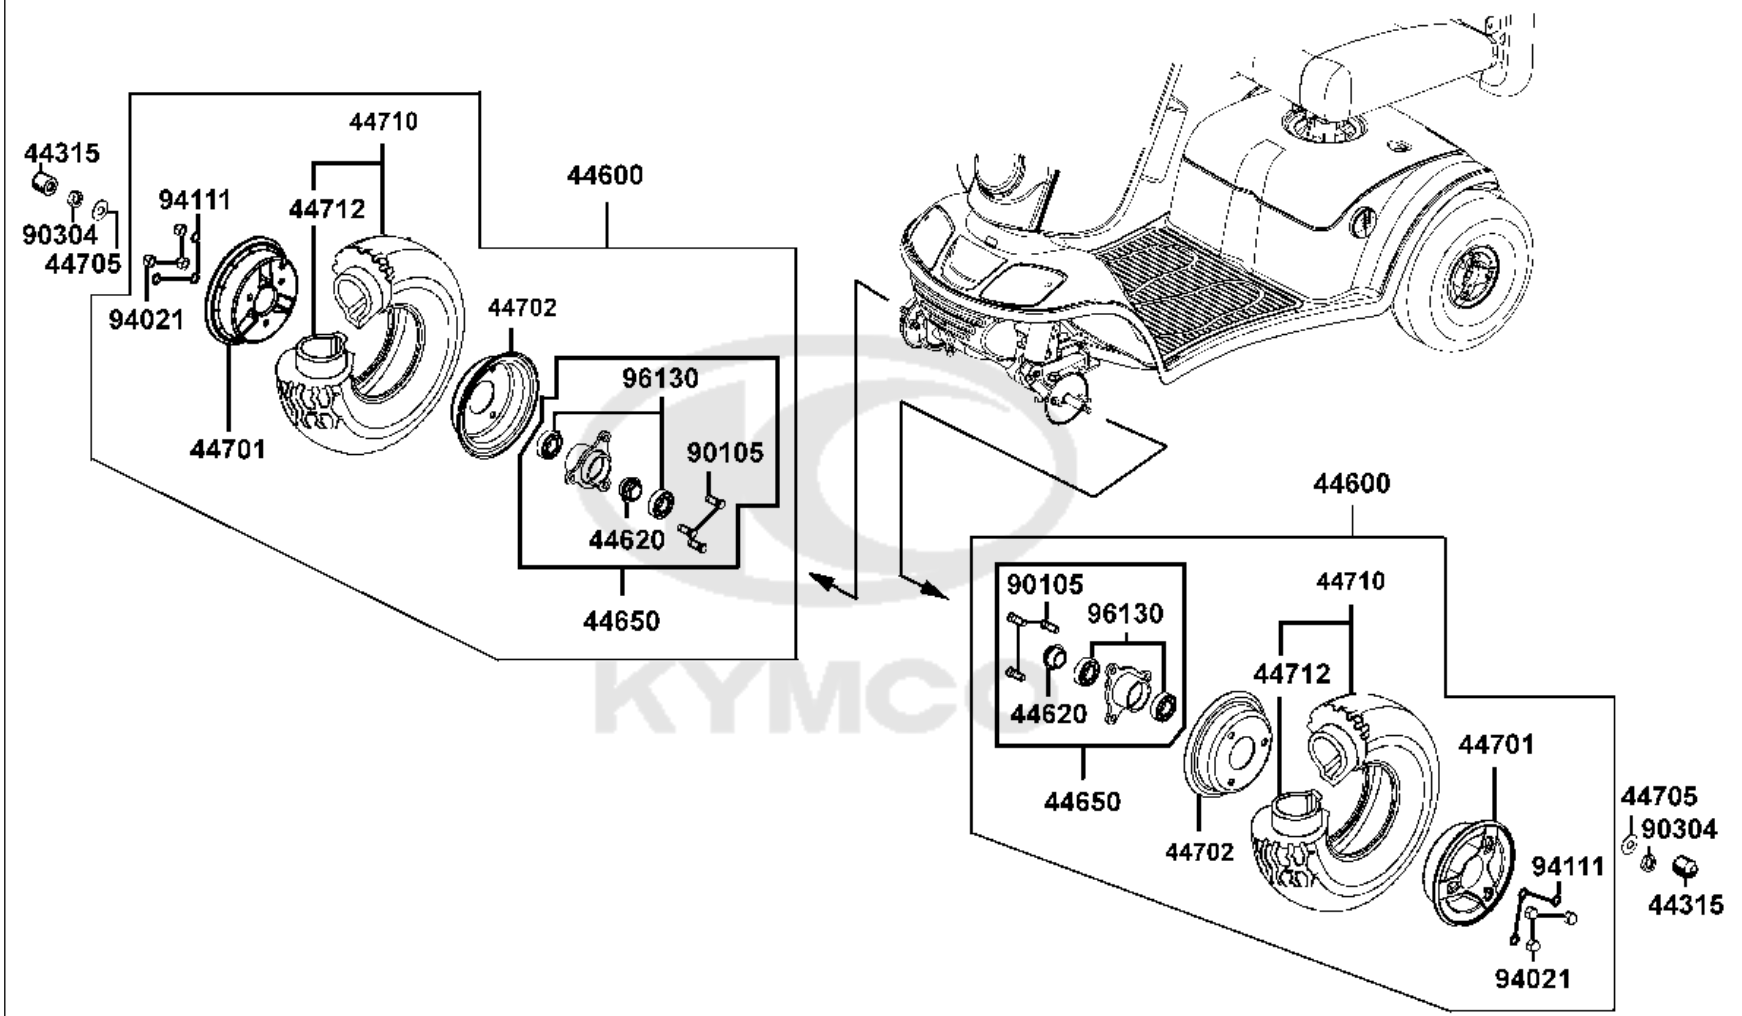

BALL BEARING PACK OF 100

55

3.25

F04

Front Wheel

Sales mark	Ref no	Part no	Description	Reg description	Regd no	Ref Price	F04
	44315	44315-LAC5-900	CAP FR AXLE **(0) C.2003.10.22	CAP FR AXLE **(0) C.2003.10.22	2	3.25	
	44600	44600-LBE1-900	MAXI WHEEL ASSY-FRONT- 4.00x5	MAXI WHEEL ASSY-FRONT- 4.00x5	2	61.06	
	44620	44620-LBE1-900	DIST COLLAR FR WHEEL **(0)	DIST COLLAR FR WHEEL **(0)	2	3.25	
	44650	44650-LBE1-900	WHEEL COMP FR **(0) C.2005.09.21	WHEEL COMP FR **(0) C.2005.09.21	2	22.75	
	44701	44701-LBE1-900	RIM CAST FR **(0) C.2005.09.21	RIM CAST FR **(0) C.2005.09.21	2	13.00	
	44702	44702-LBE1-900	RIM COMP FR **(0) C.2005.09.21	RIM COMP FR **(0) C.2005.09.21	2	12.35	
	44705	44705-LAC5-900	WASHER 12MM	WASHER 12MM	2	3.25	
	44710	44710-LBE1-900	TIRE ASSY FR	TIRE ASSY FR	2	25.00	
	44712	44712-LBE1-900	TUBE TIRE	TUBE TIRE	1	9.75	
	90105	90105-LAC5-900	BOLT M8*20 **(0) C.2005.09.08	BOLT M8*20 **(0) C.2005.09.08	6	3.25	
	90304	90304-LDB4-90A	NUT U FLANGE 10MM	NUT U FLANGE 10MM	2	3.25	
	94021	94021-08020-0S	NUT HEX CAP 8MM	NUT HEX CAP 8MM	6	3.25	
	94111	94111-08000	WASHER SPRING 8MM	WASHER SPRING 8MM	6	0.55	
	96130	96130-62020-10	BEARING 6202 Z	BEARING 6202 Z	4	3.25	