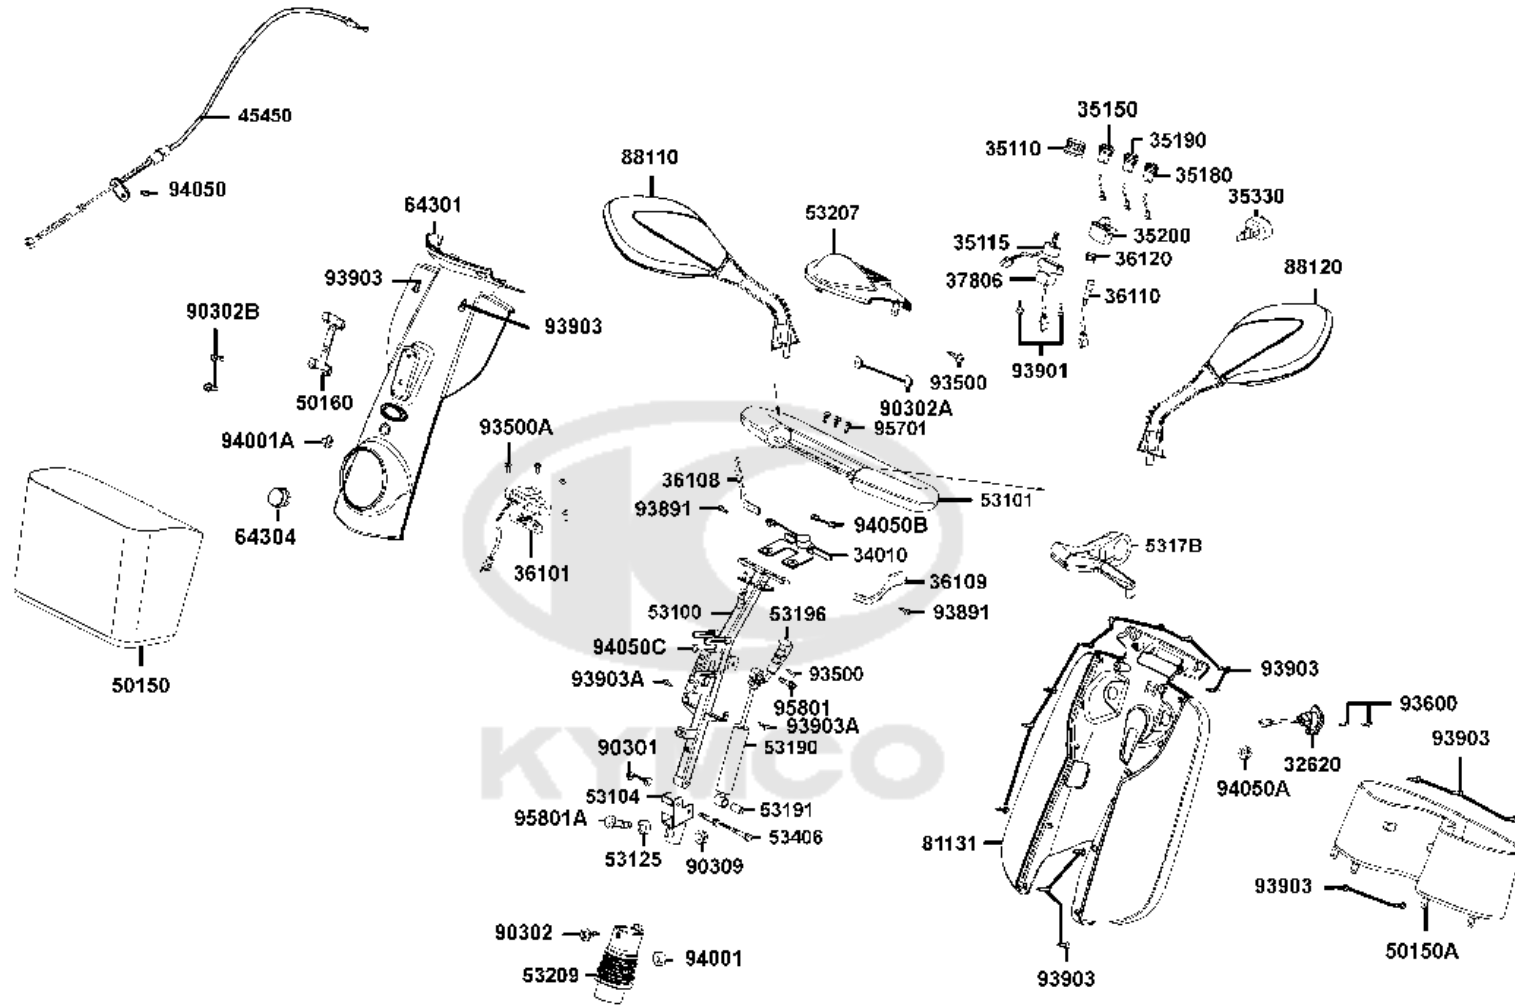

F01

Handle Steering