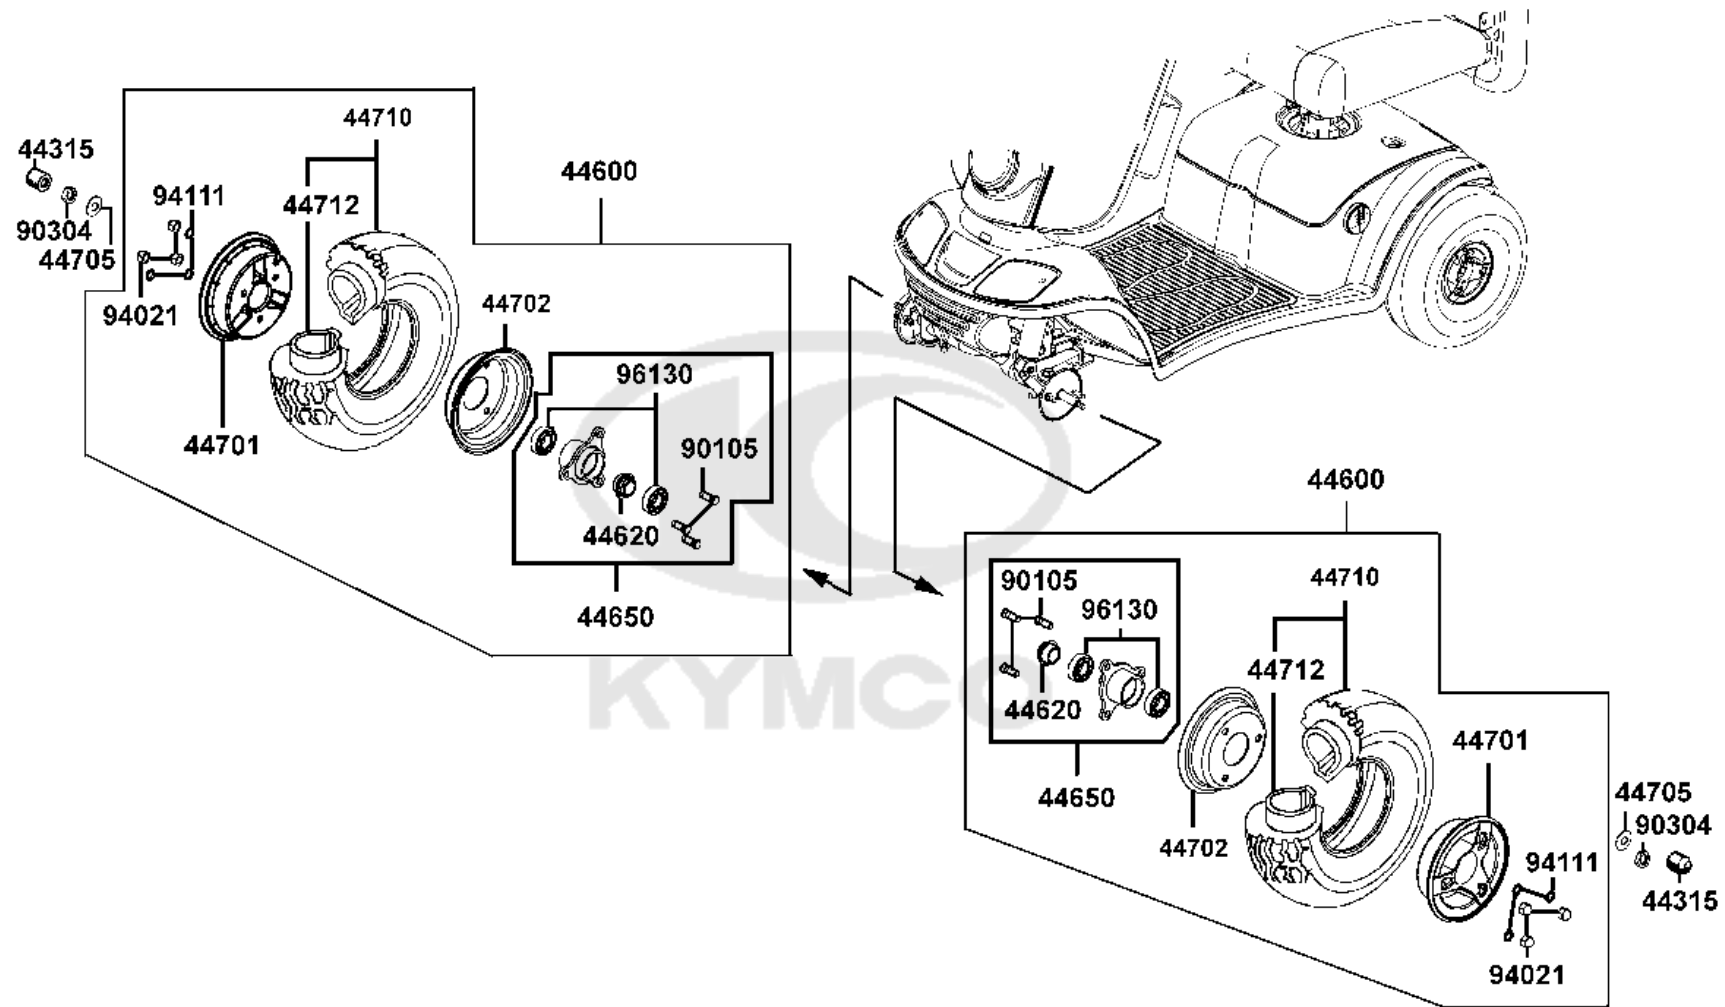

BALL BEARING PACK OF 100

55

3.25

F04

Front Wheel

Sales mark	Ref no	Part no	Description	Reg description	Regd no	Ref Price	F04
	44315	44315-LAC5-900	CAP FR AXLE **(0) C.2003.10.22	CAP FR AXLE **(0) C.2003.10.22	2	3.25	
	44600	44600-LBE1-900	MAXI WHEEL ASSY-FRONT- 4.00x5	MAXI WHEEL ASSY-FRONT- 4.00x5	2	61.06	
	44620	44620-LBE1-900	DIST COLLAR FR WHEEL **(0)	DIST COLLAR FR WHEEL **(0)	2	3.25	
	44650	44650-LBE1-900	WHEEL COMP FR **(0) C.2005.09.21	WHEEL COMP FR **(0) C.2005.09.21	2	22.75	
	44701	44701-LBE1-900	RIM CAST FR **(0) C.2005.09.21	RIM CAST FR **(0) C.2005.09.21	2	13.00	
	44702	44702-LBE1-900	RIM COMP FR **(0) C.2005.09.21	RIM COMP FR **(0) C.2005.09.21	2	12.35	
	44705	44705-LAC5-900	WASHER 12MM	WASHER 12MM	2	3.25	
	44710	44710-LBE1-900	TIRE ASSY FR	TIRE ASSY FR	2	25.00	
	44712	44712-LBE1-900	TUBE TIRE	TUBE TIRE	1	9.75	
	90105	90105-LAC5-900	BOLT M8*20 **(0) C.2005.09.08	BOLT M8*20 **(0) C.2005.09.08	6	3.25	
	90304	90304-LDB4-90A	NUT U FLANGE 10MM	NUT U FLANGE 10MM	2	3.25	
	94021	94021-08020-0S	NUT HEX CAP 8MM	NUT HEX CAP 8MM	6	3.25	
	94111	94111-08800	WASHER SPRING 8MM	WASHER SPRING 8MM	6	0.33	
	96130	96130-62020-10	BEARING 6202 Z	BEARING 6202 Z	2	3.25	