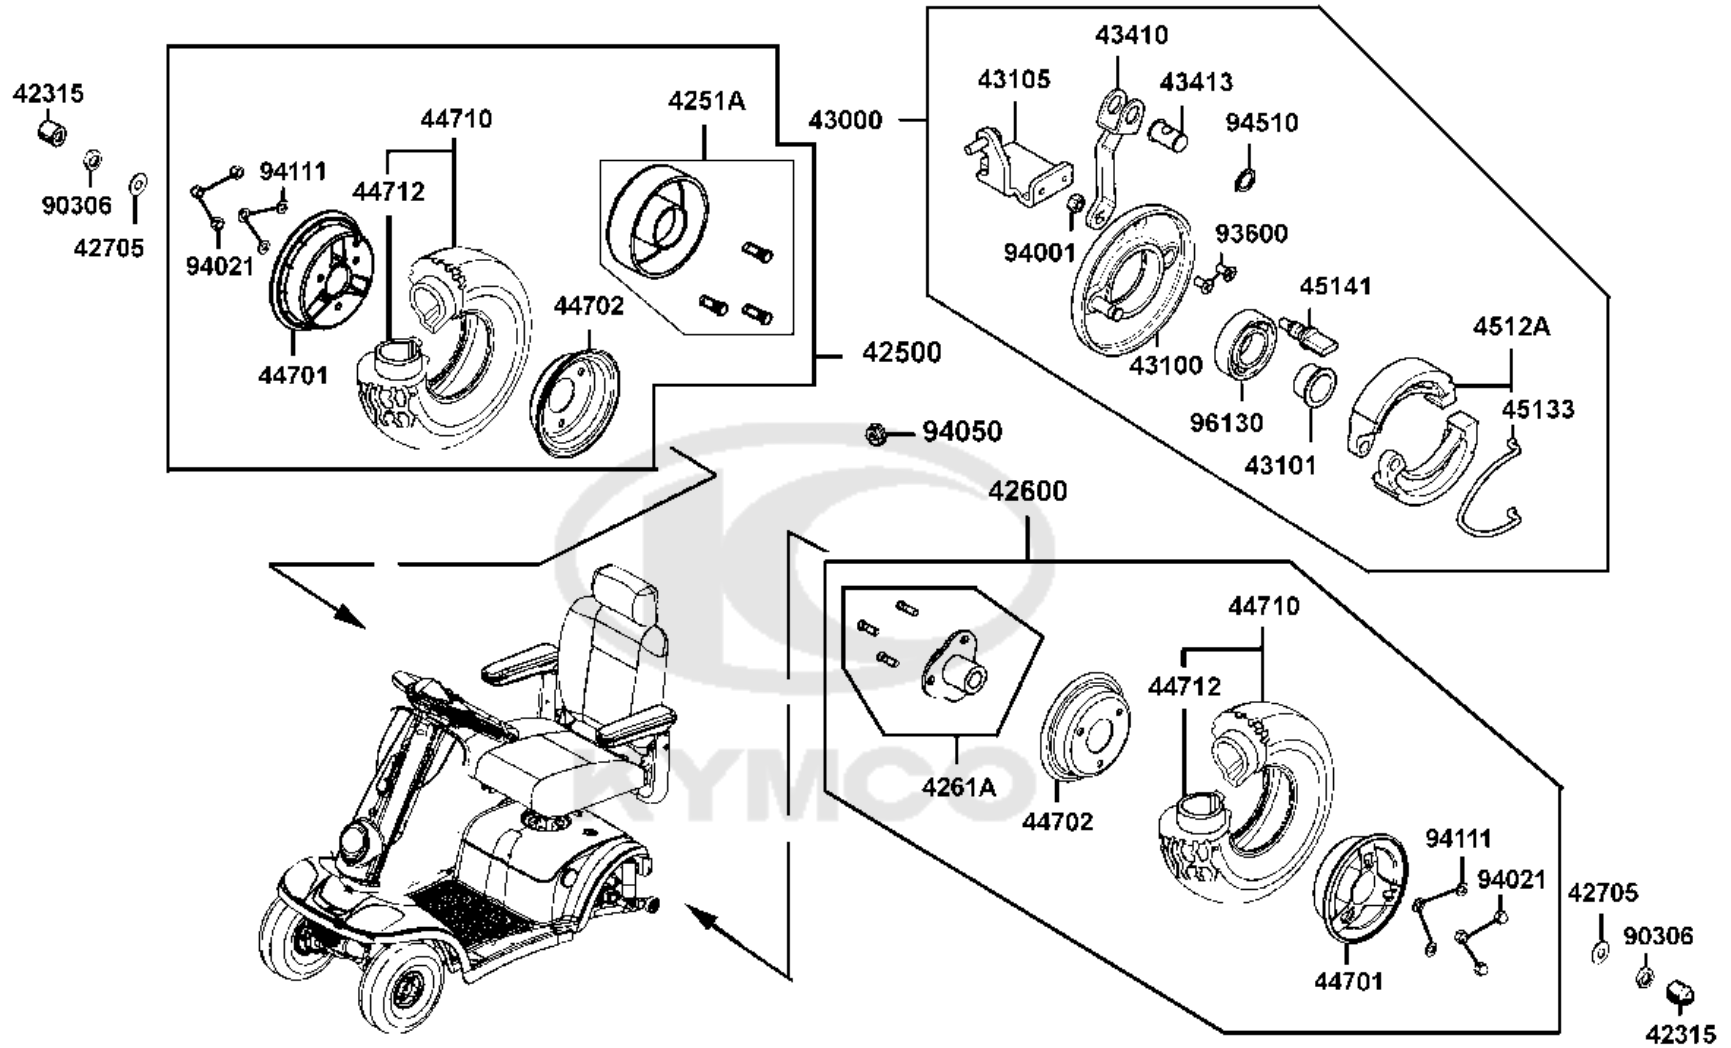

F05

Rear Wheel