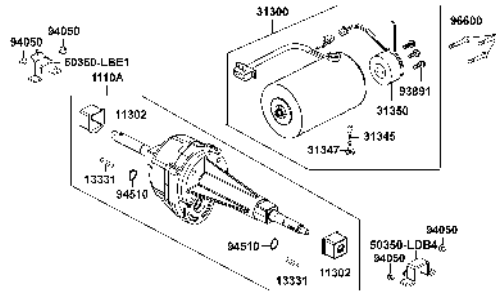

NO	MODEL			COLOR CHART OF EQ40BC(UK)					
	PHOTO NO			NO. 9	NO. 10	NO. 11			
	BASIC COLOR			Deep Gray Metallic	Burgundy	Dark Red			
	CODE			Deep Gray Metallic	Burgundy	Dark Red			
	PARTS NAME	PARTS NO.	VERSION	NH129MA	RR132MA	RR132MA			
1	FLOOR PANEL	64310-LBE1-900	5	NHP	R7P				
2	LEG SHIELD	81131-AAH6-E00	2						
3	BODY COVER LOW	83600-LBE1-900	1						
4	BUMPER FR	64302-LBE1-920	1	N1R					
5	MAT FLOOR	64320-LBE1-900	1						
6	COVER FLOOR	64330-LBE1-900	1						
7	METER COVER	53207-LAC5-900	8						
8	COVER.FRONT	64301-LED4-800	3						
9	COVER.BASKET STAY	64303-LED4-900	4						
10	COVER.FR PLUG	64304-LED4-900	2	N8P					
11	COVER BODY UP/Silver	83500-LBE1-900	2						
12	MIRROR ASSY R BACK	88110-LAC7-810	1						
13	MIRROR ASSY L BACK	88120-LAC7-910	1						
14	SEAT ASSY.	77200-LBE1-730	2	T01					
15	EMB METER	86444-LAC5-900	9						
16	EMB MARK KYMCO	87206-LGE5-E00	1						
17	LABEL BATTERY	87508-LBE1-E01	3						
18	LABLE SPEED SW	87562-LBE1-E00	3						
19	EMB K-LOGO 24MM	86102-LAB4-900	2	T02	T01				
20	MARK KYMCO	86201-LDB4-900	3						
21	USE CAUTION	87501-LAC5-900	7	T02					
22	MAR DRIVE CAUTION	87560-LAC5-900	4						
DATE OF STARTING-SALES									
DATE OF END-SALES									

CONTENTS - ENGINE GROUP

E01 Motor