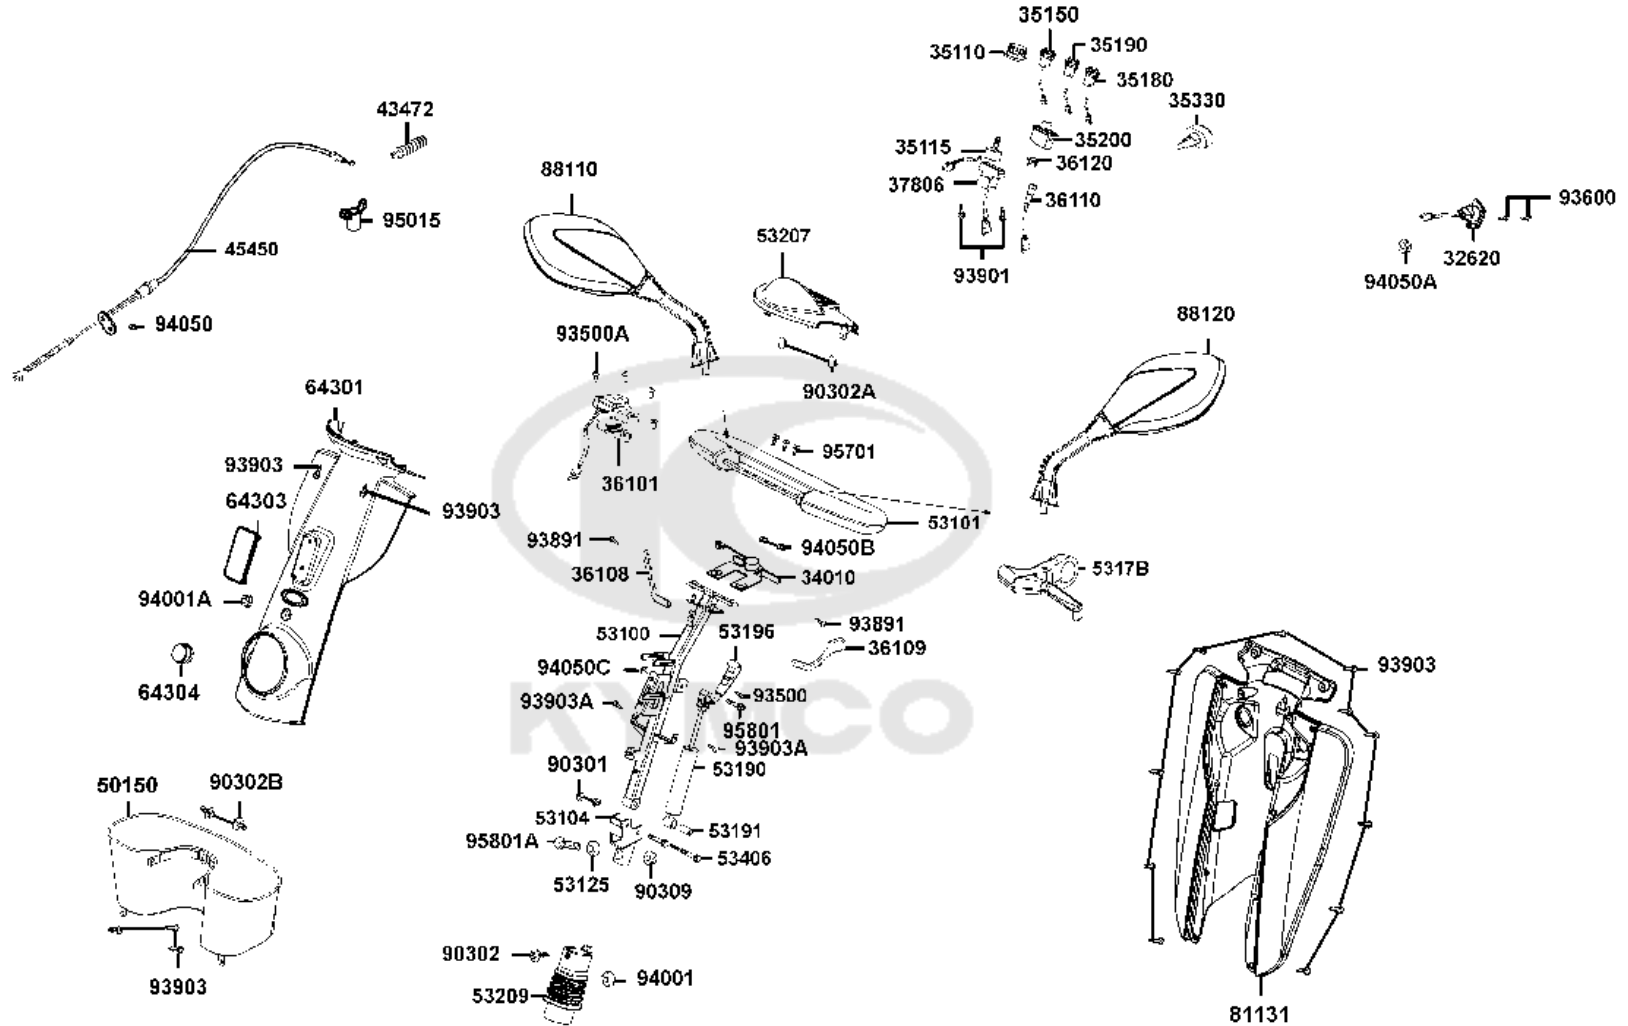

F01

Handle Steering