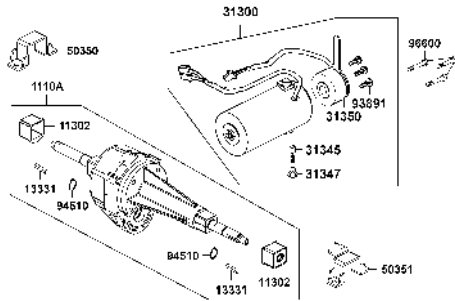

NO	MODEL			COLOR CHART OF EQ40BD(UK)			
	PHOTO NO			NO. 1	NO. 2		
	BASIC COLOR			MB Blue	Bright Blue Metallic		
	CODE			MB Blue	Bright Blue Metallic		
	PARTS NAME	PARTS NO.	VERSION	PB206MA	PB206MA		
1	FLOOR PANEL	64310-LBE1-900	5	BMP			
2	LEG SHIELD	81131-LED4-900	4				
3	BODY COVER LOW	83600-LBE1-900	1				
4	BUMPER FR	64302-LBE1-920	1	N1R			
5	MAT FLOOR	64320-LBE1-900	1				
6	COVER FLOOR	64330-LBE1-900	1	N8P			
7	METER COVER	53207-LAC5-900	8				
8	COVER.FRONT	64301-LED4-800	3				
9	COVER.BASKET STAY	64303-LED4-900	4				
10	COVER.FR PLUG	64304-LED4-900	2				
11	COVER BODY UP/Silver	83500-LBE1-900	2	T01			
12	MIRROR ASSY R BACK	88110-LAC7-810	1				
13	MIRROR ASSY L BACK	88120-LAC7-910	1				
14	SEAT ASSY	77200-LBE1-700	8				
15	EMB METER	86444-LAC5-900	9				
16	LABEL BATTERY	87508-LBE1-E01	3				
17	LABLE SPEED SW	87562-LBE1-E00	3				
18	EMB K-LOGO 24MM	86102-LAB4-900	2	T02			
19	MARK KYMCO	86201-LDB4-900	3				
20	USE CAUTION	87501-LAC5-900	7				
21	MARK KYMCO	87532-KGAG-V00	6				
22	MAR DRIVE CAUTION	87560-LAC5-900	4				
DATE OF STARTING-SALES							
DATE OF END-SALES							

CONTENTS - ENGINE GROUP

E01 Motor