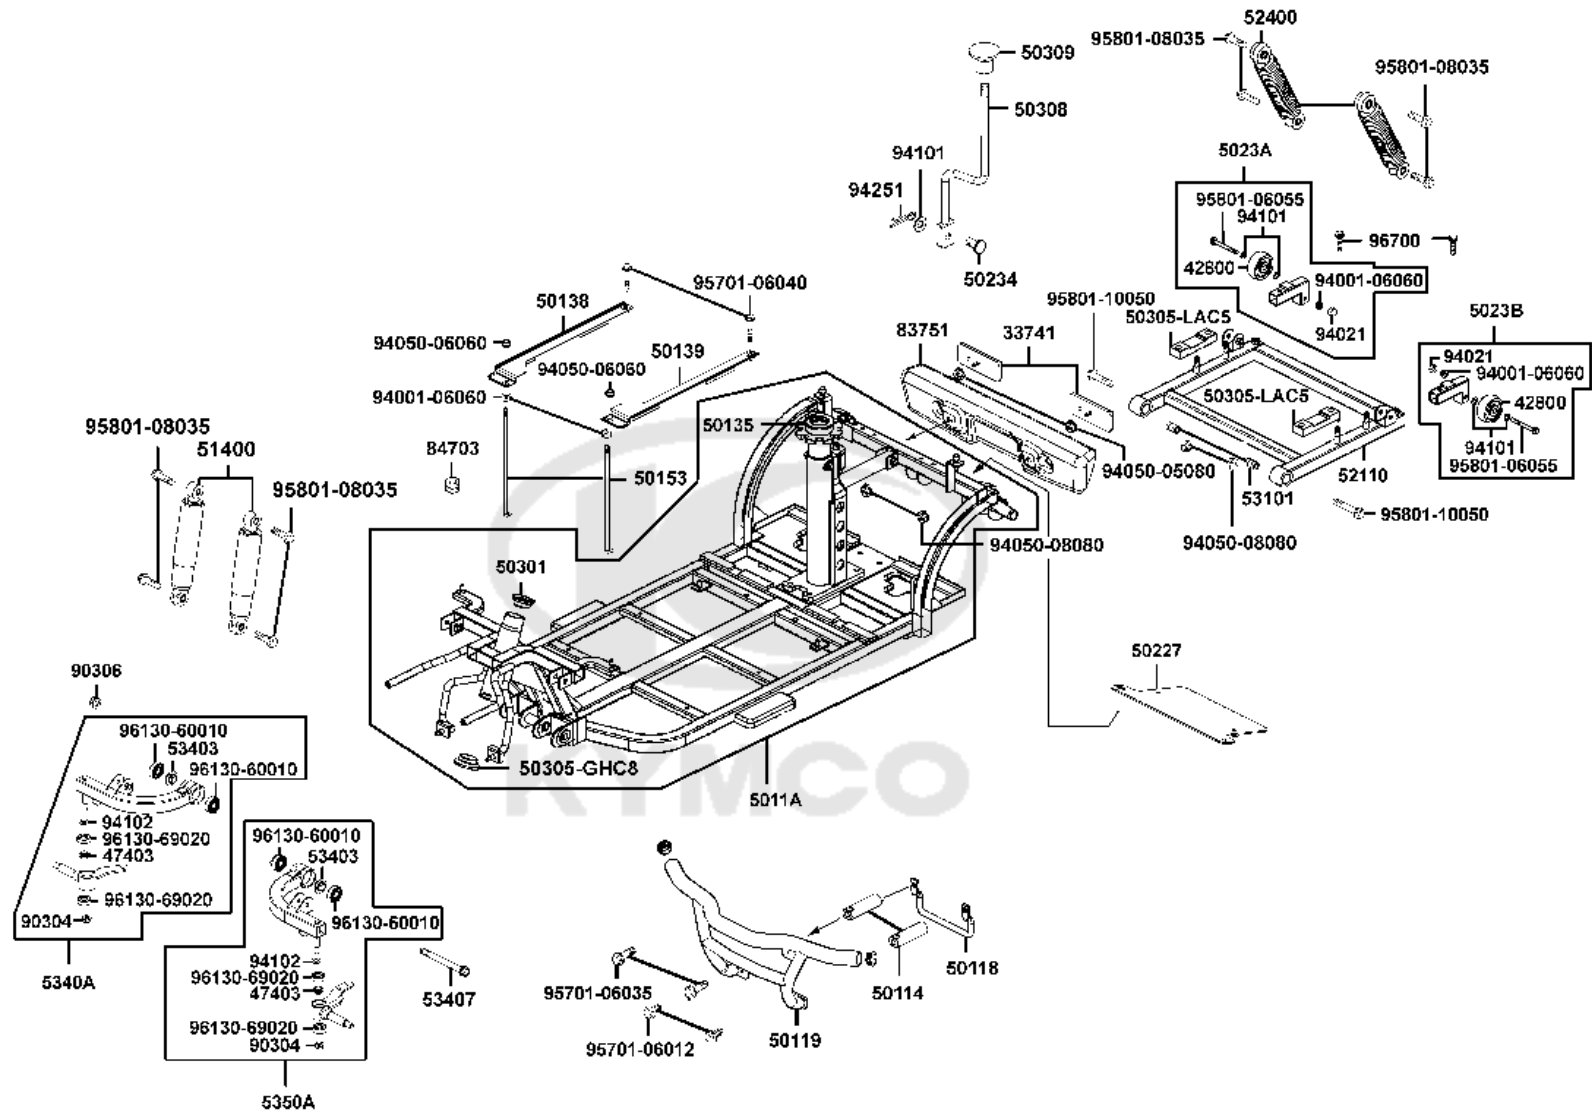

F11

Frame Body