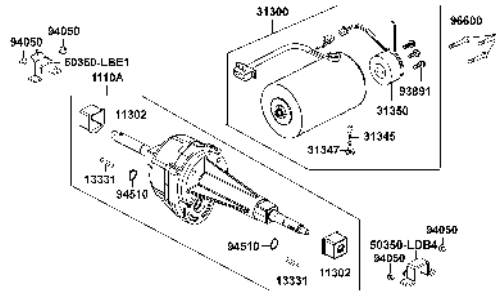

NO	MODEL			COLOR CHART OF EQ40BF(UK)			
	PHOTO NO			NO. 9	NO. 10	NO. 11	NO. 12
	BASIC COLOR			Graphite Grey	Deep Gray Metallic	Burgundy	Dark Red
	CODE			Graphite Grey	Deep Gray Metallic	Burgundy	Dark Red
	PARTS NAME	PARTS NO.	VERSION	NH129MA	NH129MA	RR132MA	RR132MA
1	FLOOR PANEL	64310-LBE1-900	5	NHP		R7P	
2	LEG SHIELD	81131-AAH6-E00	2				
3	BODY COVER LOW	83600-LBE1-900	1				
4	BUMPER FR	64302-LBE1-920	1	N1R			
5	MAT FLOOR	64320-LBE1-900	1				
6	COVER FLOOR	64330-LBE1-900	1				
7	METER COVER	53207-LAC5-900	8				
8	COVER.FRONT	64301-LED4-800	3				
9	COVER.BASKET STAY	64303-LED4-900	4	N8P			
10	COVER.FR PLUG	64304-LED4-900	2				
11	COVER BODY UP/Silver	83500-LBE1-900	2				
12	MIRROR ASSY R BACK	88110-LAC7-810	1				
13	MIRROR ASSY L BACK	88120-LAC7-900	5				
14	SEAT ASSY	77200-LBE1-700	8	T01			
15	SEAT ASSY.	77200-LBE1-730	2				
16	EMB METER	86444-LAC5-900	9				
17	EMB MARK KYMCO	87206-LGE5-E00	1				
18	LABEL BATTERY	87508-LBE1-E01	3				
19	LABLE SPEED SW	87562-LBE1-E00	3	T02			
20	EMB K-LOGO 24MM	86102-LAB4-900	2				
21	MARK KYMCO	86201-LDB4-900	3				
22	USE CAUTION	87501-LAC5-900	7	T02			
23	MAR DRIVE CAUTION	87560-LAC5-900	4				
DATE OF STARTING-SALES							
DATE OF END-SALES							

CONTENTS - ENGINE GROUP

E01 Motor