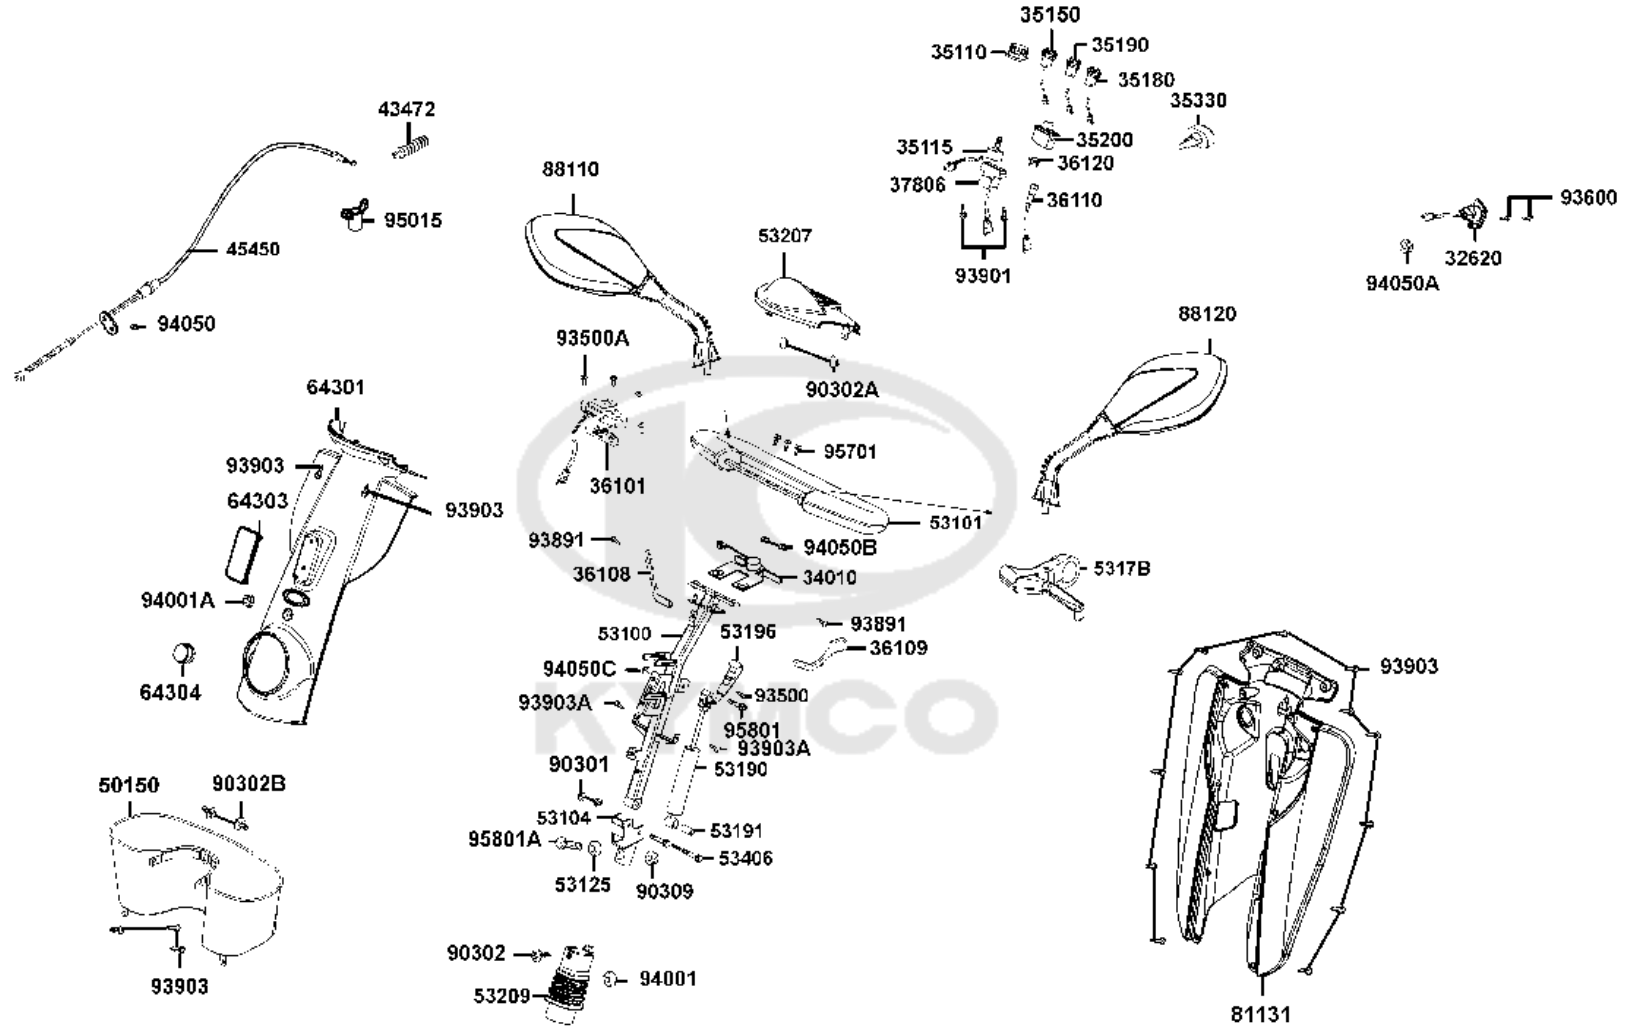

F01

Handle Steering