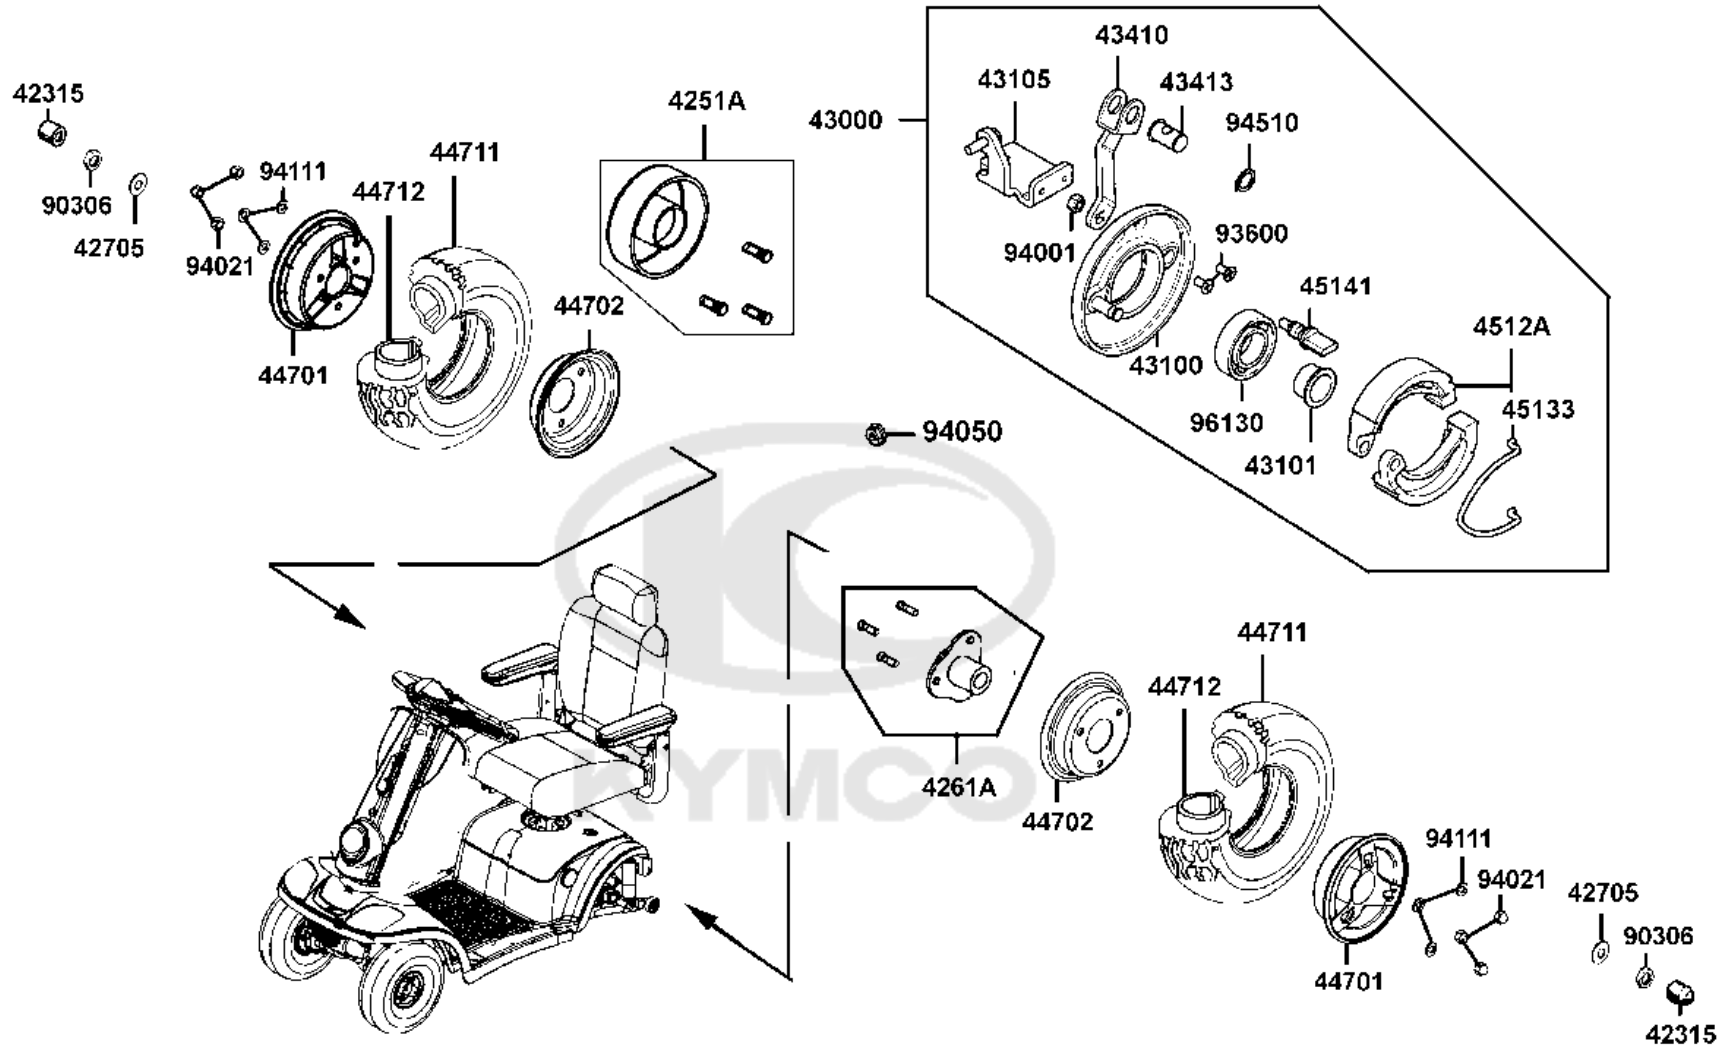

F05

Rear Wheel