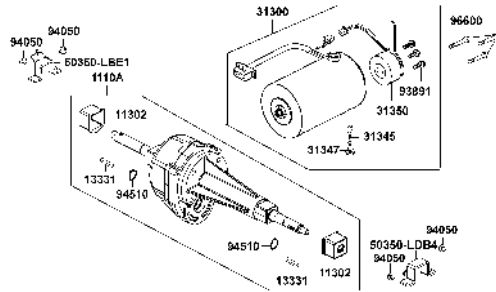

NO	MODEL			COLOR CHART OF EQ40BG(UK)			
	PHOTO NO			NO. 9	NO. 10		
	BASIC COLOR			Graphite Grey	Deep Gray Metallic		
	CODE			Graphite Grey	Deep Gray Metallic		
	PARTS NAME	PARTS NO.	VERSION	NH129MA	NH129MA		
1	FLOOR PANEL	64310-LBE1-900	5	NHP			
2	LEG SHIELD	81131-AAH6-E00	2				
3	BODY COVER LOW	83600-LBE1-900	1				
4	BUMPER FR	64302-LBE1-920	1	N1R			
5	MAT FLOOR	64320-LBE1-900	1				
6	COVER FLOOR	64330-LBE1-900	1				
7	METER COVER	53207-LAC5-900	8	N8P			
8	COVER.FRONT	64301-LED4-800	3				
9	COVER.BASKET STAY	64303-LED4-900	4				
10	COVER.FR PLUG	64304-LED4-900	2				
11	COVER BODY UP/Silver	83500-LBE1-900	2				
12	MIRROR ASSY R BACK	88110-LBE1-800	2	T01			
13	MIRROR ASSY L BACK	88120-LBE1-800	2				
14	SEAT ASSY.	77200-LBE1-730	2				
15	EMB METER	86444-LAC5-900	9				
16	EMB MARK KYMCO	87206-LGE5-E00	1				
17	LABEL BATTERY	87508-LBE1-E01	3	T02			
18	LABLE SPEED SW	87562-LBE1-E00	3				
19	EMB K-LOGO 24MM	86102-LAB4-900	2				
20	MARK KYMCO	86201-LDB4-900	3				
21	USE CAUTION	87501-LAC5-900	7				
22	MAR DRIVE CAUTION	87560-LAC5-900	4				
DATE OF STARTING-SALES							
DATE OF END-SALES							

CONTENTS - ENGINE GROUP

E01 Motor