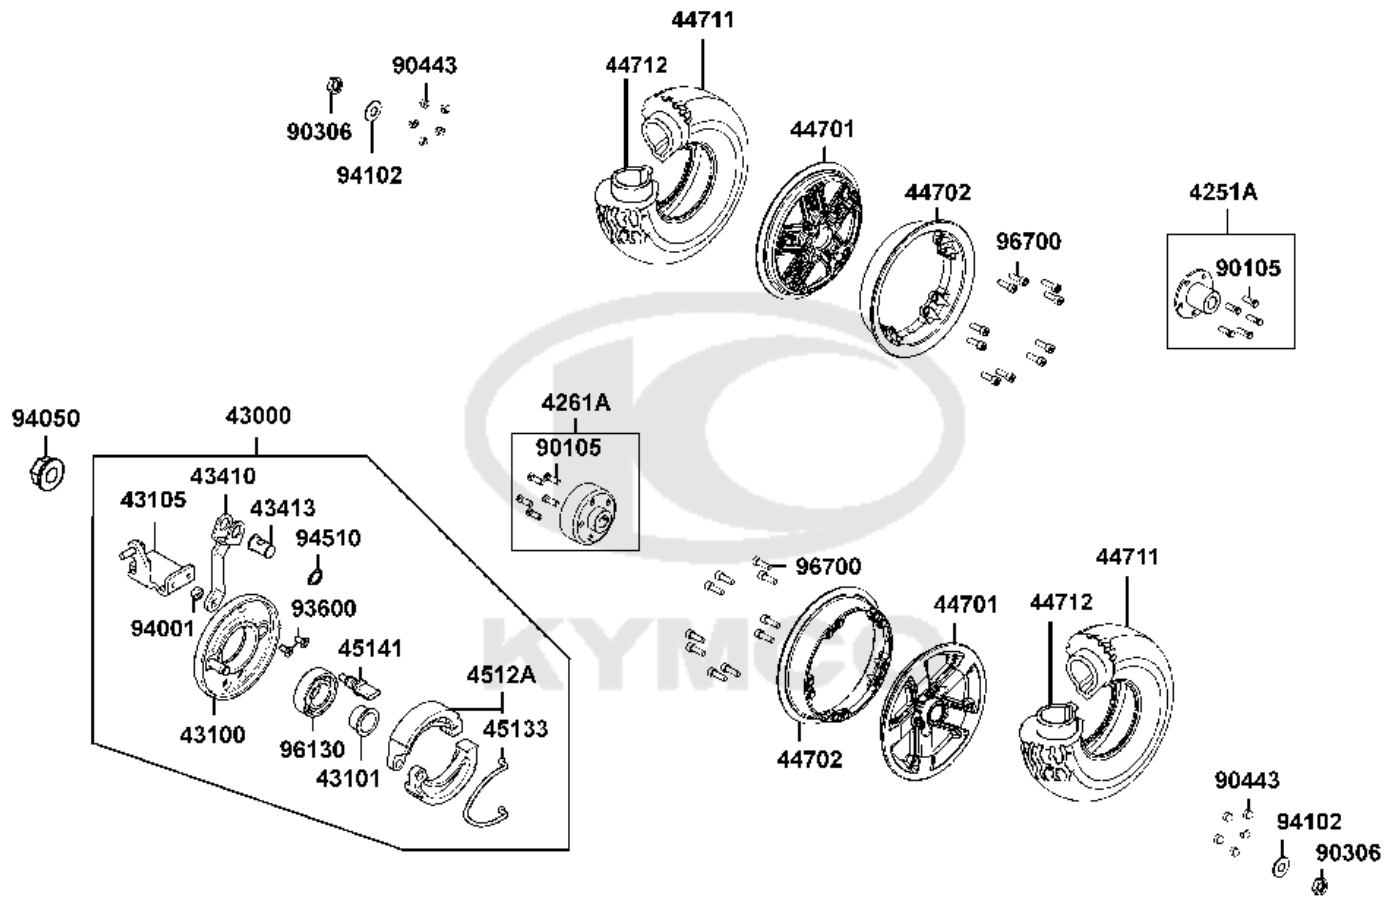

F05

Rear Wheel