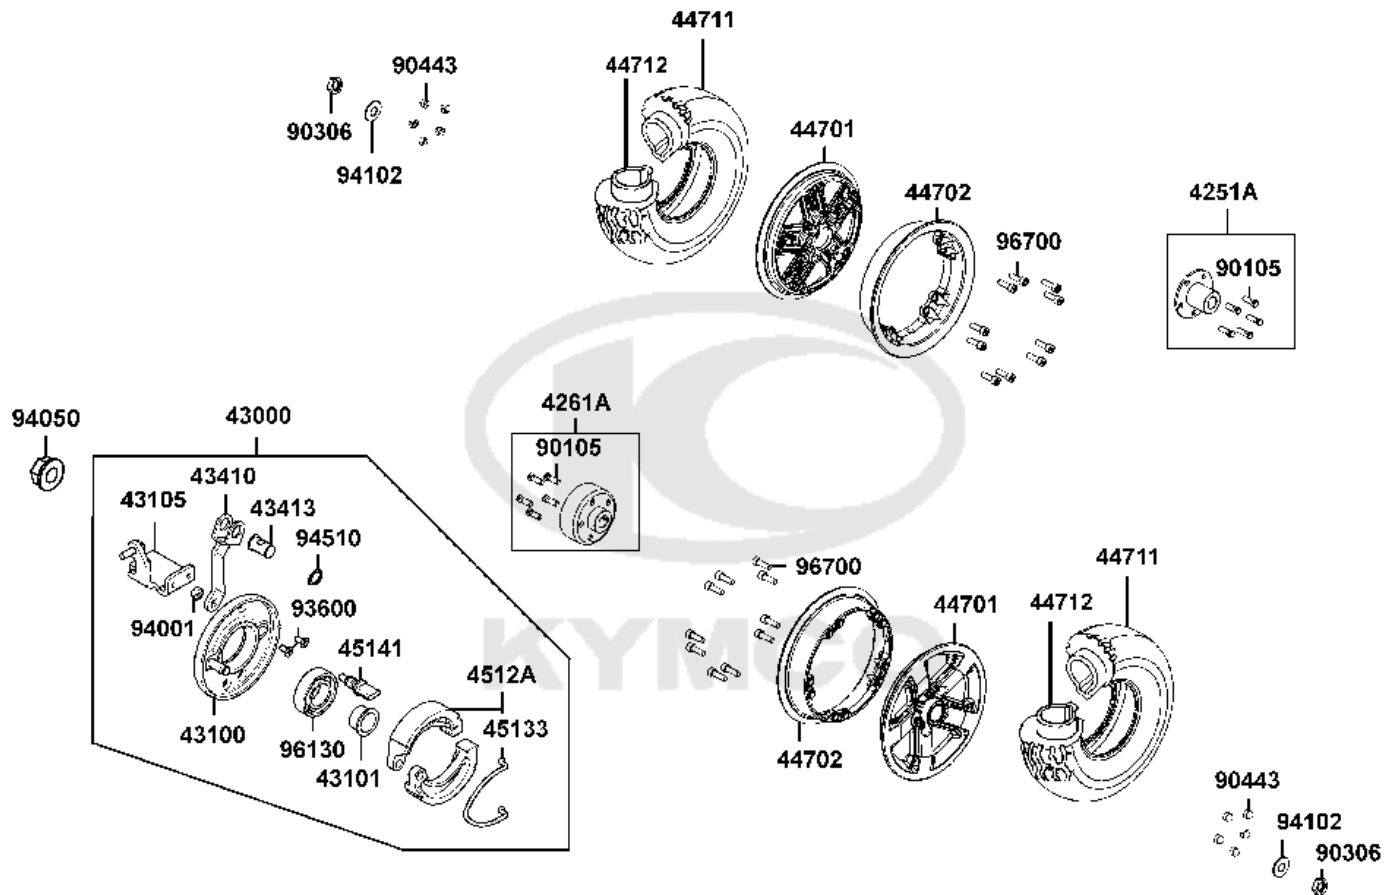

F05

Rear Wheel