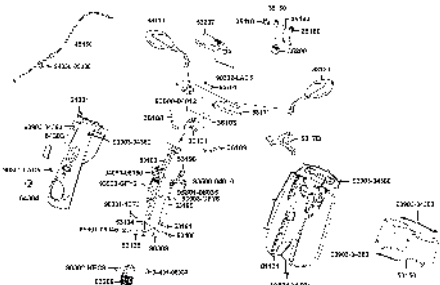

CONTENTS - FRAME GROUP

F01 Handle Steering