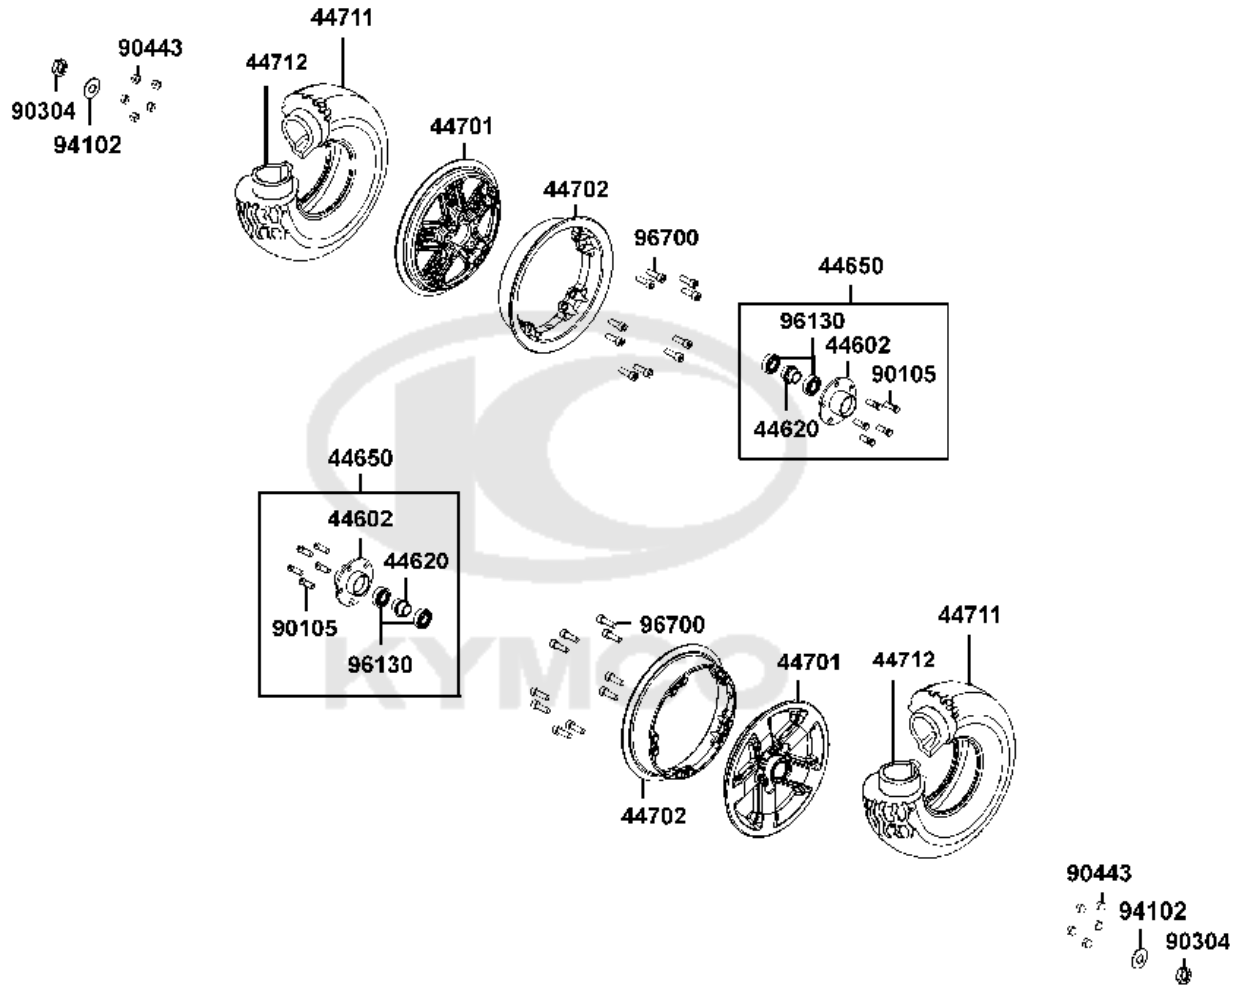

BALL BEARING PACK OF 100

55

3.25

F04

Front Wheel

Sales mark	Ref no	Part no	Description	Reg description	Regd no	Ref Price	F04
	44602	44602-ABA5-E20	HUB COMP FR	HUB COMP FR	1	8.45	
	44620	44620-LBE1-900	DIST COLLAR FR WHEEL **(0)	DIST COLLAR FR WHEEL **(0)	1	3.25	
	44650	44650-ABA5-E20	HUB ASSY FR	HUB ASSY FR	1	22.75	
	44701	44701-ABA5-E20	RIM EXTR	RIM EXTR	1	24.70	
	44702	44702-ABA5-E20	RIM INTR	RIM INTR	1	19.50	
	44711	44711-ABA5-E20	TIRE FR 3.00-8 BLACK PNEUMATIC	TIRE FR 3.00-8 BLACK PNEUMATIC	1	25.00	
	44712	44712-ABA5-E20	INNER TUBE 2.50-8	INNER TUBE 2.50-8	1	9.75	
	90105	90105-ABA5-E20	BOLT HUB 8X25	BOLT HUB 8X25	5	3.25	
	90304	90304-LDB4-90A	NUT U FLANGE 10MM	NUT U FLANGE 10MM	2	3.25	
	90443	90443-ABA5-E20	NUT CAP FLANGE	NUT CAP FLANGE	20	0.89	
	94102	94102-10800-G	WASHER PLAIN 10MM	WASHER PLAIN 10MM	2		
	96130	96130-60020-00G	BEARING 6002 ZZ	BEARING 6002 ZZ	2		
	96700	96700-08025-08	SOCKET BOLT 8*25	SOCKET BOLT 8*25	20	3.25	