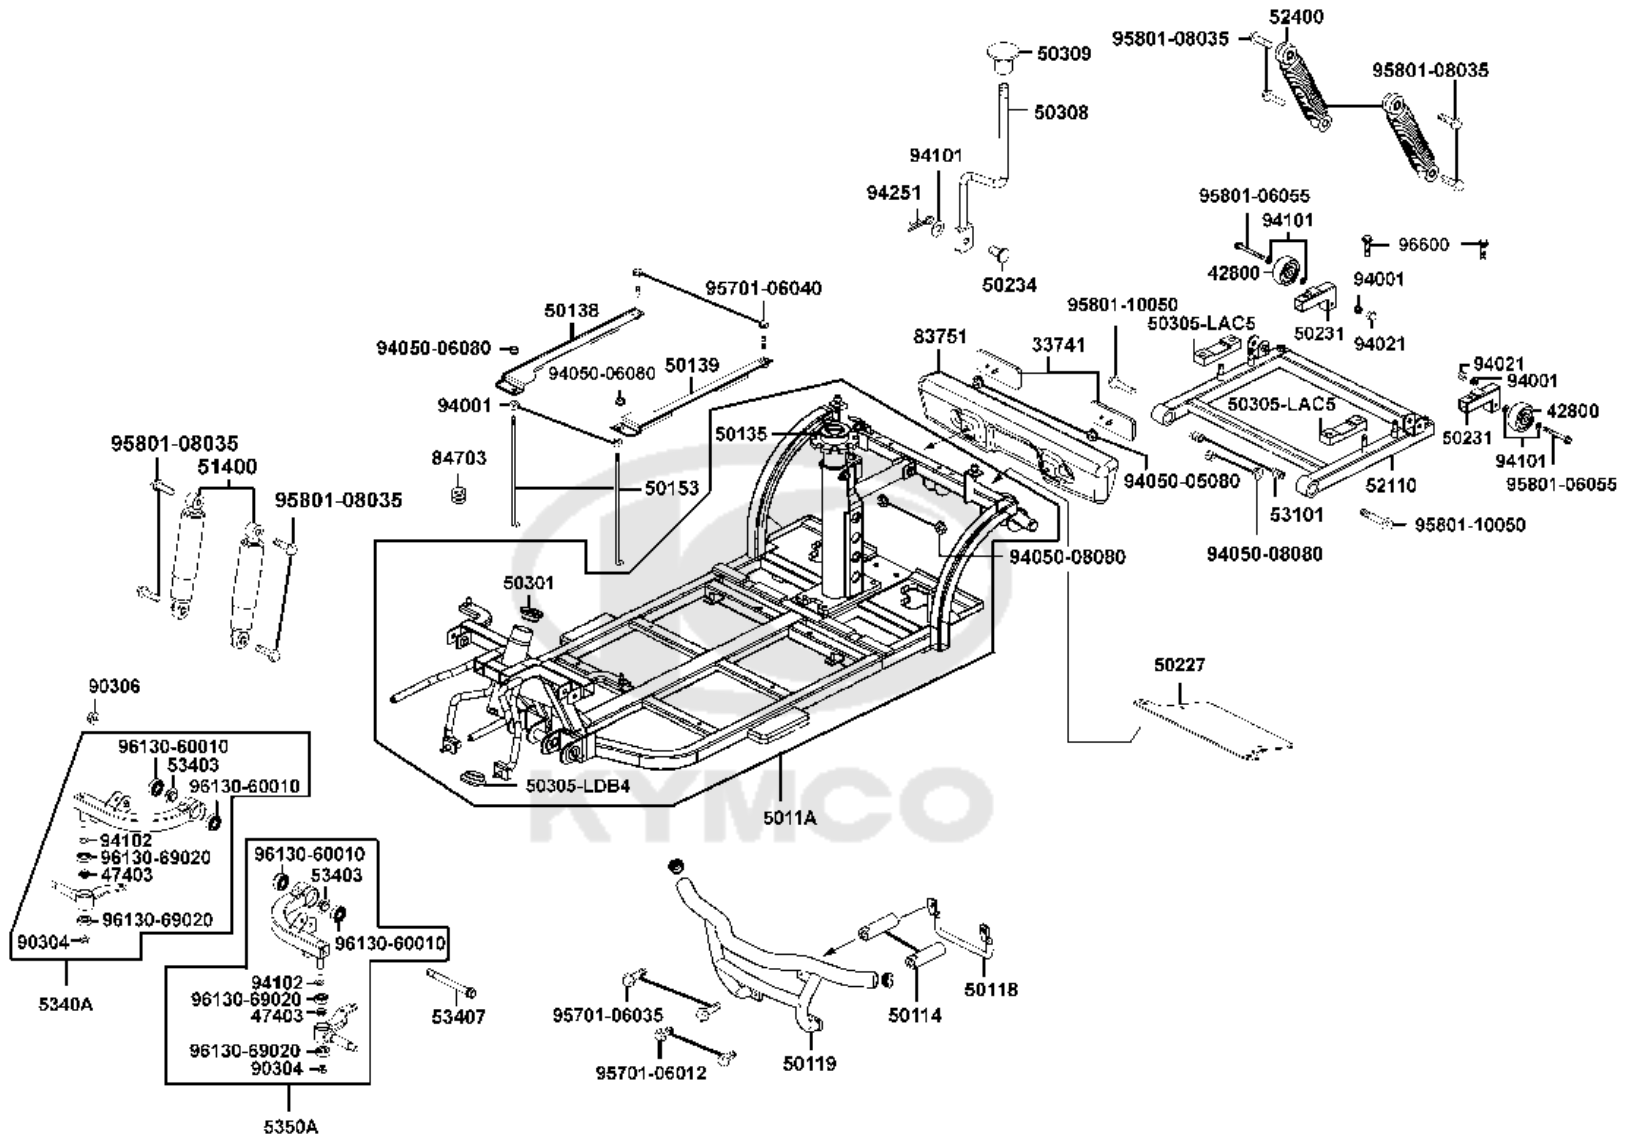

F11

Frame Body