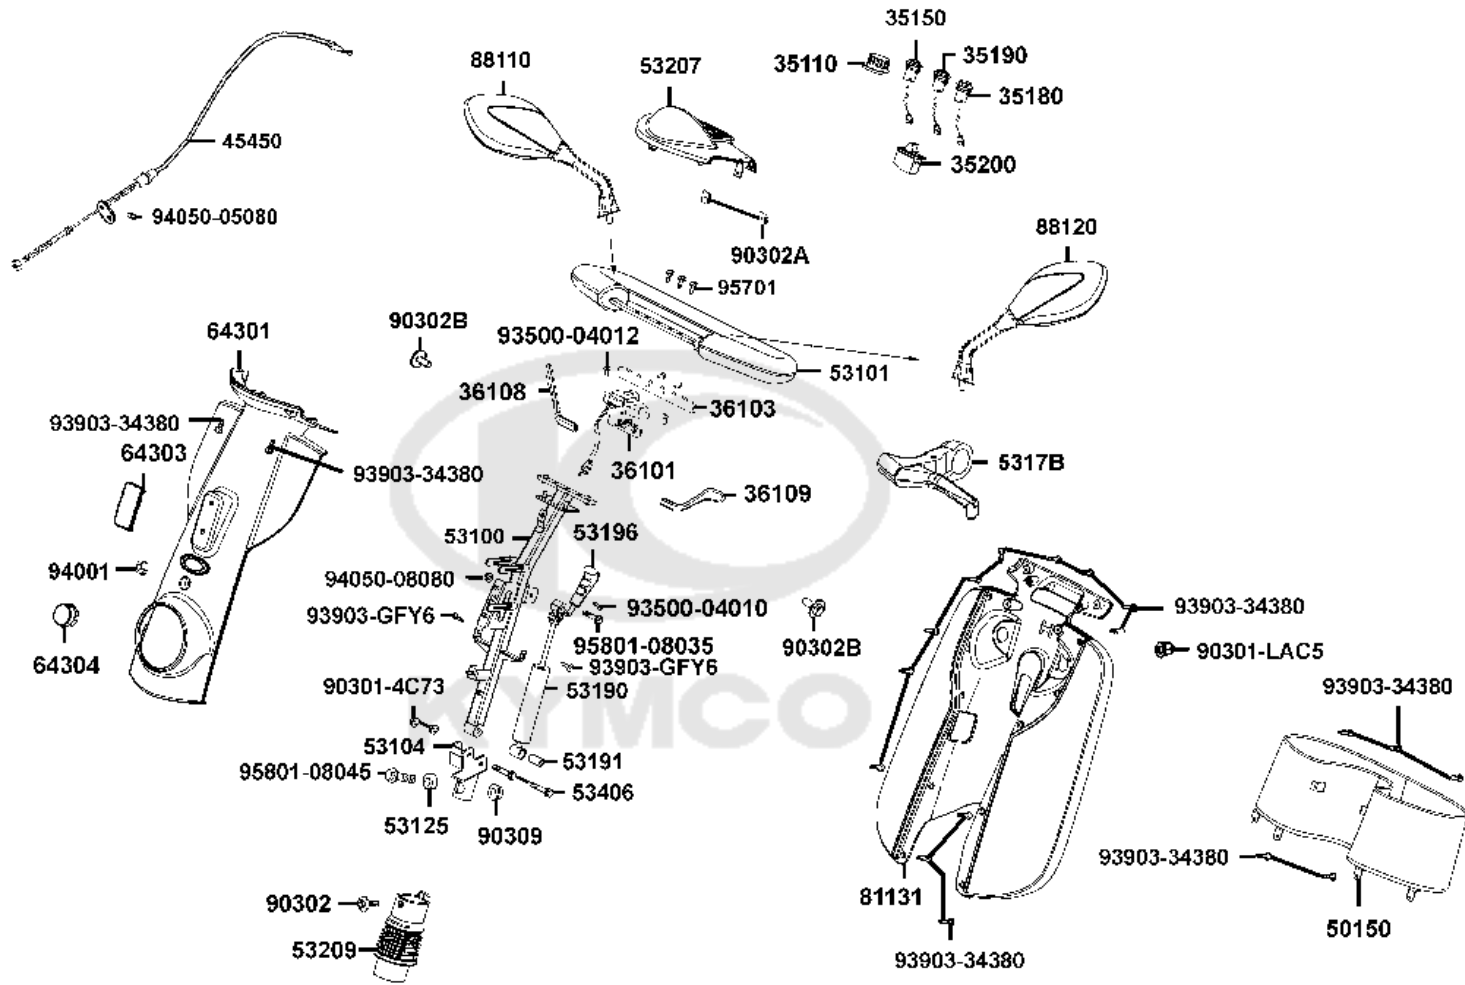

PARTS CATALOGUE

MOBILITY SCOOTER

EQ40BH(UK)

MAXI XLS FORU

Release Date : 2016/12/18
Print Date : 2019/11/01

ABOUT THIS PARTS LIST

- This parts list is compiled all service parts for model EQ40BH(UK).
- Any difference between color chart and motorcycle will be revised according to motorcycle.
- The Mark:
 1. Marking "***" must add color code in the end before ordering parts.
 2. Marking "#" are parts with modification, Please find the details from e-Parts system.
- When modification or additions to this parts list are made a revised edition at an appropriate time.

F06 Seat

F07 Battery

F08 Body Cover

F09 Winker Assy RH

CONTENTS - FRAME GROUP

F10 Harness Wire	F11 Frame Body	F12 Head Light
		
F13 Caution Label	F14 Emblem	F15 KEY COMP
		

E01

Motor

Sales mark	Ref no	Part no	Description	Reg description	Regd no	Ref Price	E01
	1110A	1110A-LBE1-E72	MISSION ASSY	MISSION ASSY	1	295.00	
	11302	11302-LAC5-900	RUBBER	RUBBER	2	6.50	
	13331	13331-LAC5-900	KEY 4.8*4.8*30	KEY 4.8*4.8*30	2	3.25	
	31300	31300-LED5-E20	MOTOR EQ40BA/BC/BG ALT 31300-	MOTOR EQ40BA/BC/BG ALT 31300-LBE1-	1	210.00	
	31300	31300-LED5-E21	MOTOR FROM EQ40BF-*UK00478* ALL	MOTOR FROM EQ40BF-*UK00478* ALL	1	210.00	
	31345	31345-LBE1-325	MOTOR BRUSH- MAXI RANGE/ MAXER	MOTOR BRUSH- MAXI RANGE/ MAXER	1	3.25	
	31347	31347-LBE1-325	BRUSH CAP	BRUSH CAP	1	3.25	
	31350	31350-LBE1-920	BRAKE ASSY	BRAKE ASSY	1	58.50	
	50350-LBE1	50350-LBE1-900	CONNECTOR MISSION	CONNECTOR MISSION	1	5.20	
	50350-LDB4	50350-LDB4-900	CONNECTOR MISSION	CONNECTOR MISSION	1	5.20	
	93891	93891-04012-06	SCREW WASHER 4*12	SCREW WASHER 4*12	3	0.13	
	94050	94050-08080-G	NUT FLANGE 8MM (C)	NUT FLANGE 8MM (C)	4	0.49	
	94510	94510-19000	CIRCLIP EX 1.9	CIRCLIP EX 1.9	2	2.12	
	96600	96600-06060-08G	SCOKET BOLT 8*18	SCOKET BOLT 8*18	3	3.25	