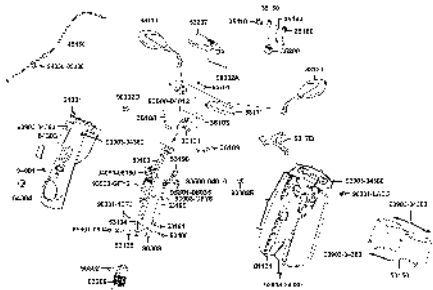

CONTENTS - FRAME GROUP

F01 Handle Steering