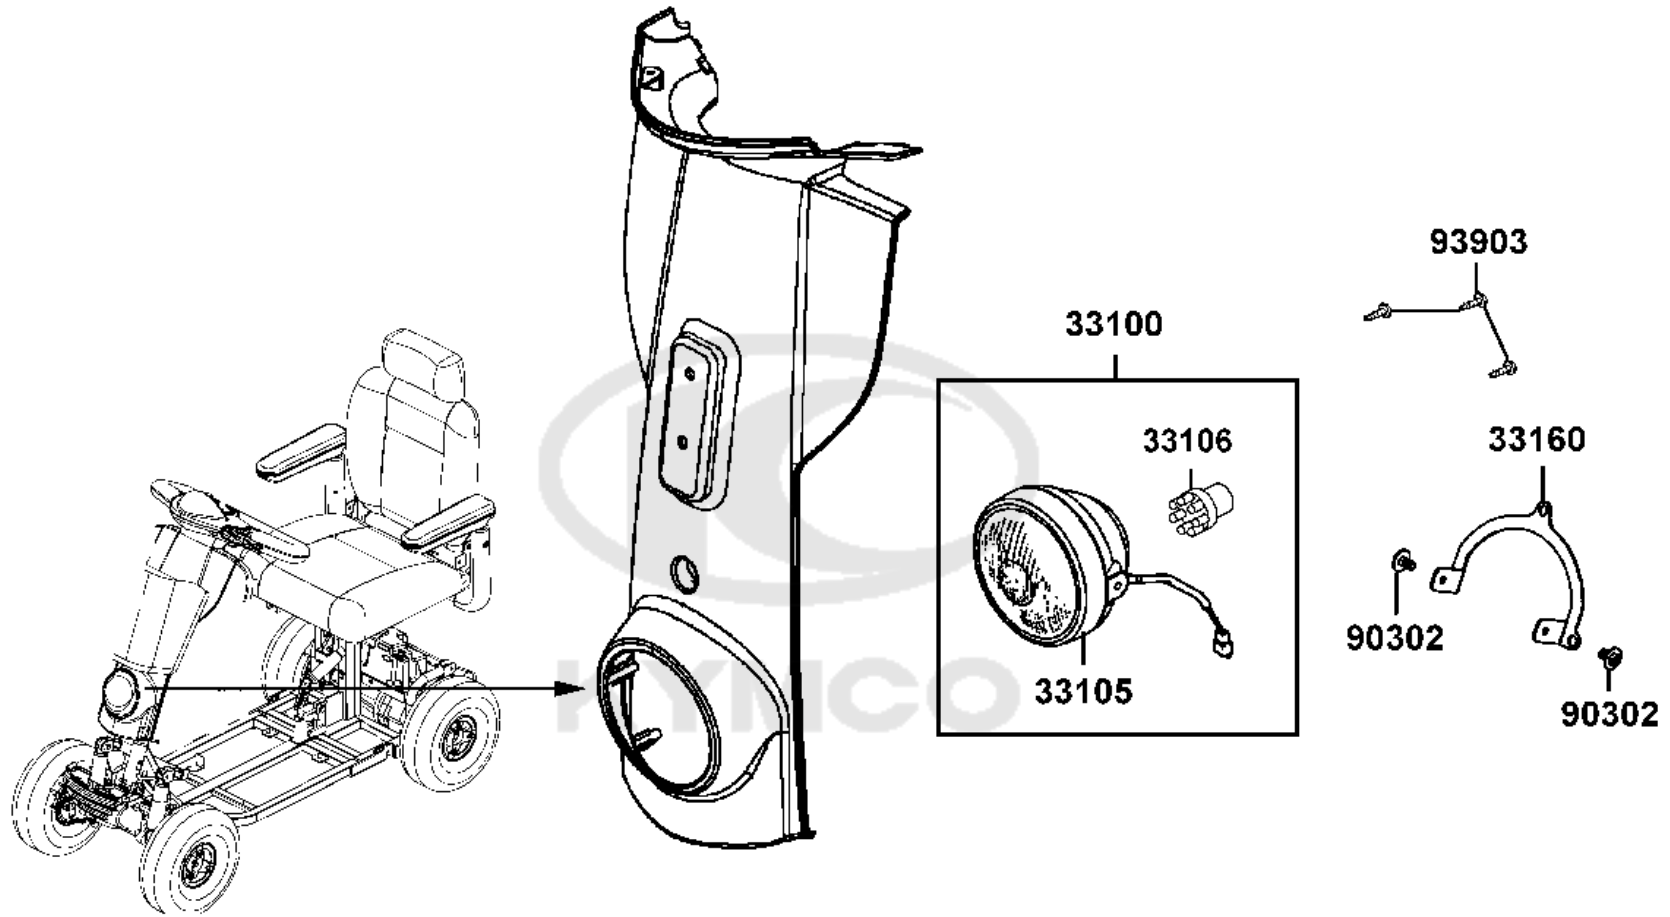

F12

Head Light