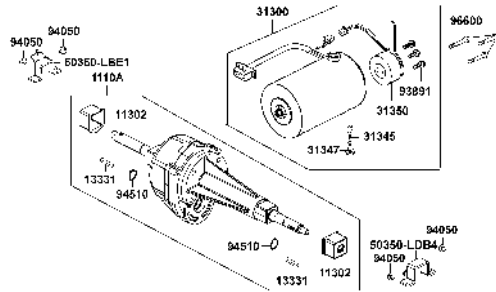

NO	MODEL			COLOR CHART OF EQ40BH(UK)			
	PHOTO NO			NO. 9	NO. 10		
	BASIC COLOR			Graphite Grey	Deep Gray Metallic		
	CODE			Graphite Grey	Deep Gray Metallic		
	PARTS NAME	PARTS NO.	VERSION	NH129MA	NH129MA		
1	FLOOR PANEL	64310-LBE1-900	5	NHP			
2	LEG SHIELD	81131-AAH6-E00	2				
3	BODY COVER LOW	83600-LBE1-900	1				
4	BUMPER FR	64302-LBE1-920	1	N1R			
5	MAT FLOOR	64320-LBE1-900	1				
6	COVER FLOOR	64330-LBE1-900	1				
7	METER COVER	53207-LAC5-900	8	N8P			
8	COVER.FRONT	64301-LED4-800	3				
9	COVER.BASKET STAY	64303-LED4-900	4				
10	COVER.FR PLUG	64304-LED4-900	2				
11	COVER BODY UP/Silver	83500-LBE1-900	2				
12	MIRROR ASSY R BACK	88110-LBE1-800	2	T01			
13	MIRROR ASSY L BACK	88120-LBE1-800	2				
14	SEAT ASSY.	77200-LBE1-730	2				
15	EMB METER	86444-LAC5-900	9				
16	EMB MARK KYMCO	87206-LGE5-E00	1				
17	LABEL BATTERY	87508-LBE1-E01	3	T02			
18	LABLE SPEED SW	87562-LBE1-E00	3				
19	EMB K-LOGO 24MM	86102-LAB4-900	2				
20	MARK KYMCO	86201-LDB4-900	3				
21	USE CAUTION	87501-LAC5-900	7				
22	MAR DRIVE CAUTION	87560-LAC5-900	4				
DATE OF STARTING-SALES							
DATE OF END-SALES							

CONTENTS - ENGINE GROUP

E01 Motor