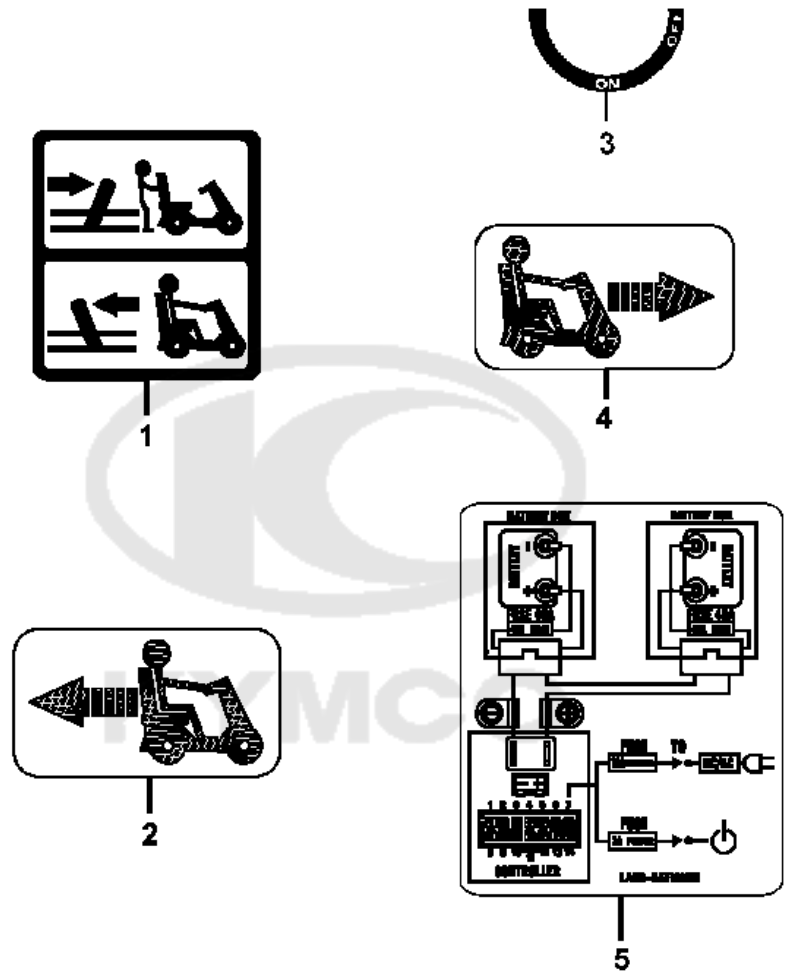

Sales mark	Ref no	Part no	Description	Reg description	Regd no	Ref Price	F10

**	1	87501-LAE9-E00	USE CAUTION SILVER	USE CAUTION SILVER	1	3.25	
	5	87508-LAE9-E00	LABEL BATTERY	LABEL BATTERY	1	3.25	
**	4	87560-LAE9-E00	MARK R DRIVE CAUTION	MARK R DRIVE CAUTION	1	3.25	
**	3	87564-LAE9-E00	Obsolete	Obsolete	1		
**	2	87660-LAE9-E00	MARK L DRIVE CAUTION	MARK L DRIVE CAUTION	1	3.25