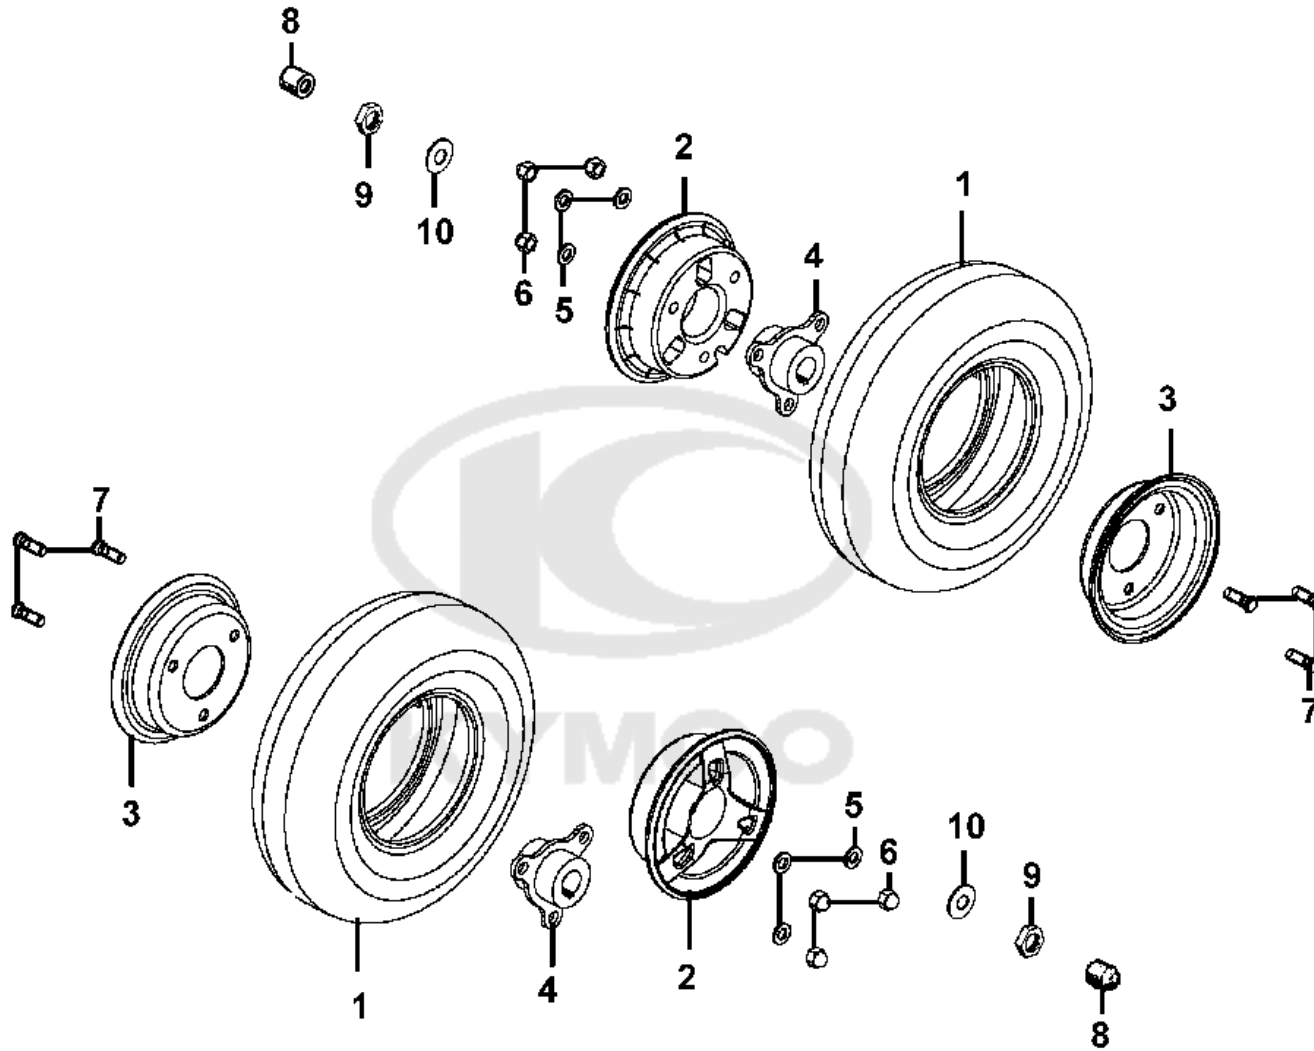

Sales mark	Ref no	Part no	Description	Reg description	Regd no	Ref Price	F05
	8	42315-LAC5-900	CAP RR AXLE **(0) C.2003.10.22	CAP RR AXLE **(0) C.2003.10.22	2	3.25	
	3	42702-LAE9-E00	RIM COMP RR	RIM COMP RR	2	5.53	
	10	42705-LAC5-900	WASHER 12MM RR WHEEL	WASHER 12MM RR WHEEL	2	3.25	
	4	42707-LAE9-E00	CONNECTOR RR WHEEL	CONNECTOR RR WHEEL	2	5.20	
	2	44701-LBB6-900	RIM COMP FR **(2) C.V.	RIM COMP FR **(2) C.V.	2	13.00	
	1	44710-LAE9-900	TIRE ASSY FR/2.80/2.50-4 /KENDA	TIRE ASSY FR/2.80/2.50-4 /KENDA	2		
	9	90306-GLW0-90A	NUT FLANGE 12MM **(0) C.2009.03.05	NUT FLANGE 12MM **(0) C.2009.03.05	1	0.85	
	6	94021-08020-0S	NUT HEX CAP 8MM	NUT HEX CAP 8MM	6	3.25	
	5	94111-08800	WASHER SPRING 8MM	WASHER SPRING 8MM	6	0.33	
	7	95701-08022-00	BOLT FLANGE 8X22	BOLT FLANGE 8X22	6