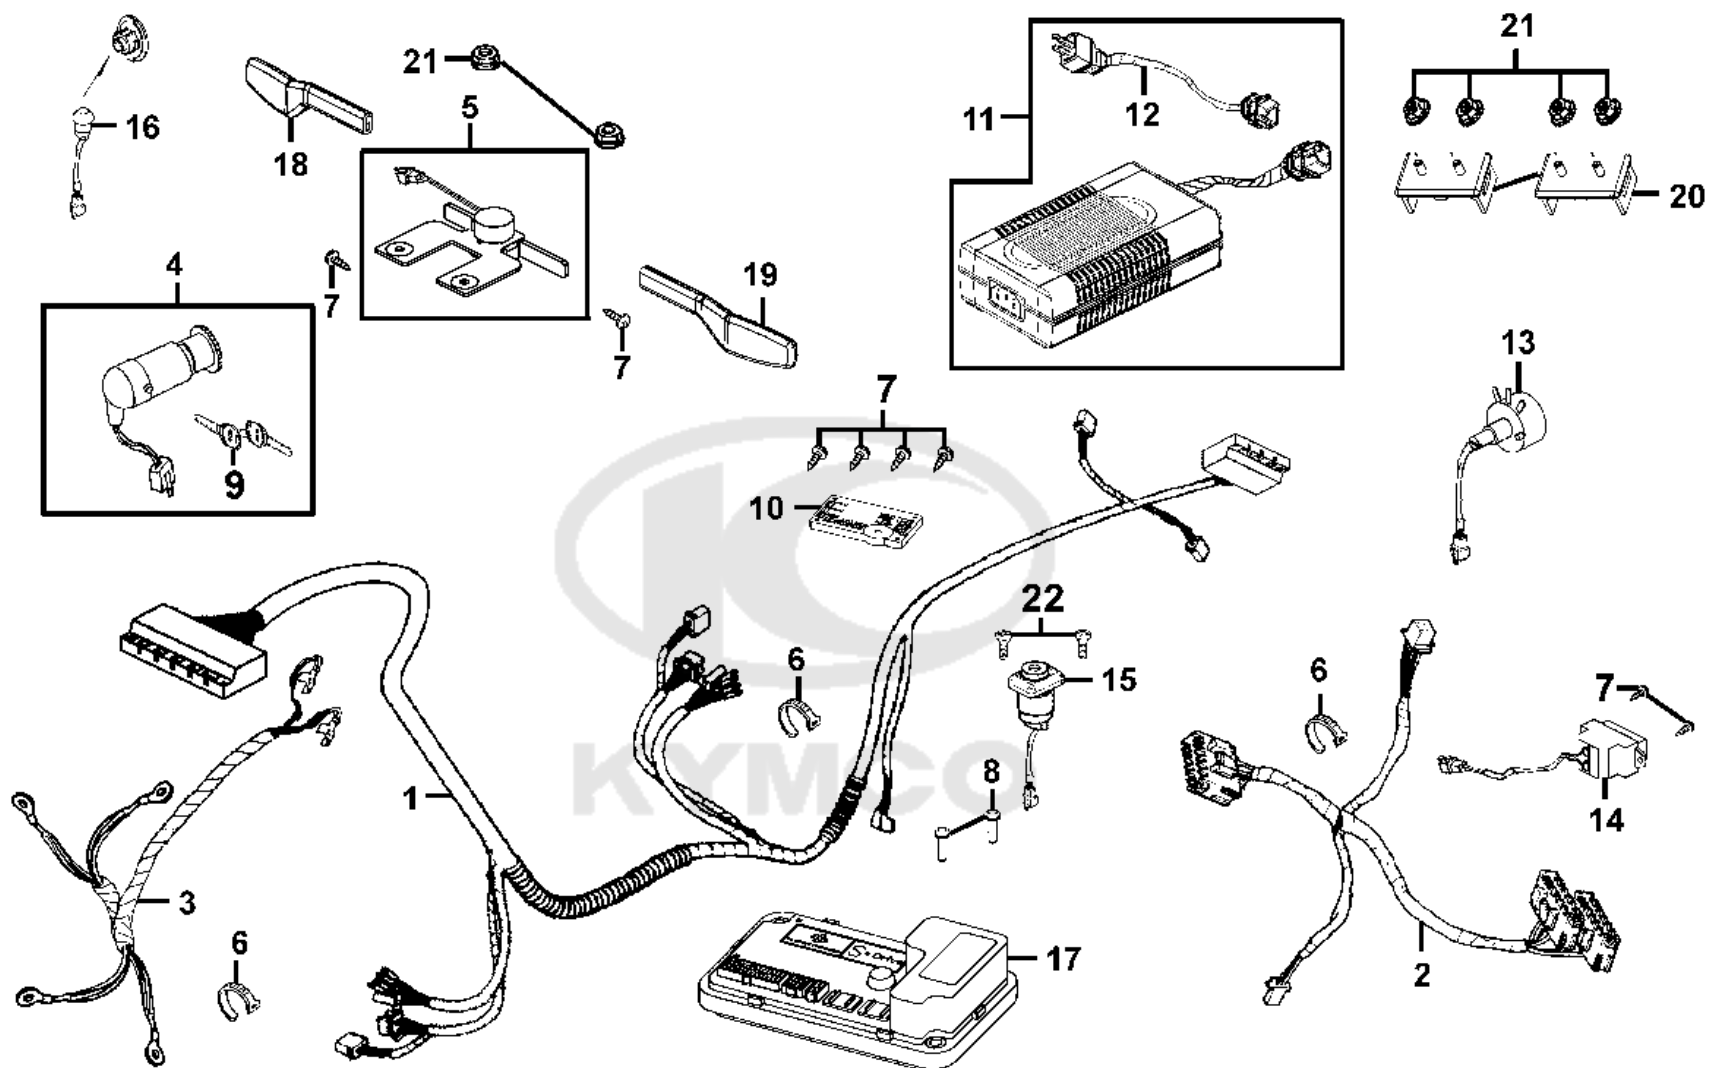

F08

Harness Wire

Sales mark	Ref no	Part no	Description	Reg description	Regd no	Ref Price	F08
	12	31280-LAC5-E20	CORD AC POWER	CORD AC POWER	1	6.50	
	11	31800-LAE9-E20	BATTERY CHARGER ASSY	BATTERY CHARGER ASSY	1	70.00	
	1	32100-LAE9-E00	Obsolete	Obsolete	1	19.50	
	2	32101-LAE9-E00	SUB HARNESS A	SUB HARNESS A	1	9.75	
	3	32404-LAE9-E00	POWER CORD	POWER CORD	1	11.70	
	20	32610-LAE9-E00	COUPLER M BATTERY	COUPLER M BATTERY	2	13.00	
	15	32620-LAE9-E01	SOCKET CHARGER	SOCKET CHARGER	1	8.45	
	5	34010-LAC5-900	THROTTLE	THROTTLE	1	39.00	
	4	35101-LAE9-E00	AIT 35101-LAE9-E01	AIT 35101-LAE9-E01	1	16.25	
	9	35111-LAE9-900	ALT 35111-LAE9-E01	ALT 35111-LAE9-E01	2	5.85	
	13	35115-LAE9-E00	VARIABLE RESISTER 25K OHM	VARIABLE RESISTER 25K OHM	1	13.00	
	17	36000-LAE9-E00	Obsolete	Obsolete	1		
	10	36100-LAE9-E00	CONTROL METER	CONTROL METER	1		
	18	36108-LAE9-E01	LEVER RH THROTTLE **(0)	LEVER RH THROTTLE **(0) C.2005.03.01	1		
	19	36109-LAE9-E01	LEVER LH THROTTLE **(0)	LEVER LH THROTTLE **(0) C.2005.03.01	1		
	16	36110-LAE9-E00	LED	LED	1	3.25	
	14	37806-LAE9-E00	VU METER	VU METER	1	16.25	
	6	90656-KCBC-900	BAND OIL HANDLE **9000 C.2005.03.01	BAND OIL HANDLE **9000 C.2005.03.01	3	0.50	
	8	93500-04025-0F	SCREW PAN 4*25 (G)	SCREW PAN 4*25 (G)	1	0.25	
	22	93600-02008-0A	SCREW FLAT 2.5*8	SCREW FLAT 2.5*8	2	3.25	

F08

Harness Wire

Sales mark	Ref no	Part no	Description	Reg description	Regd no	Ref Price	F08
------------	--------	---------	-------------	-----------------	---------	-----------	------------

7	93901-32120	93901-32120	SCREW TAPPING 3*8 **(1) C.V.	SCREW TAPPING 3*8 **(1) C.V.	8	0.26	F08
21	94050-06080-G	94050-06080-G	NUT FLANGE 6MM	NUT FLANGE 6MM	6	0.49	