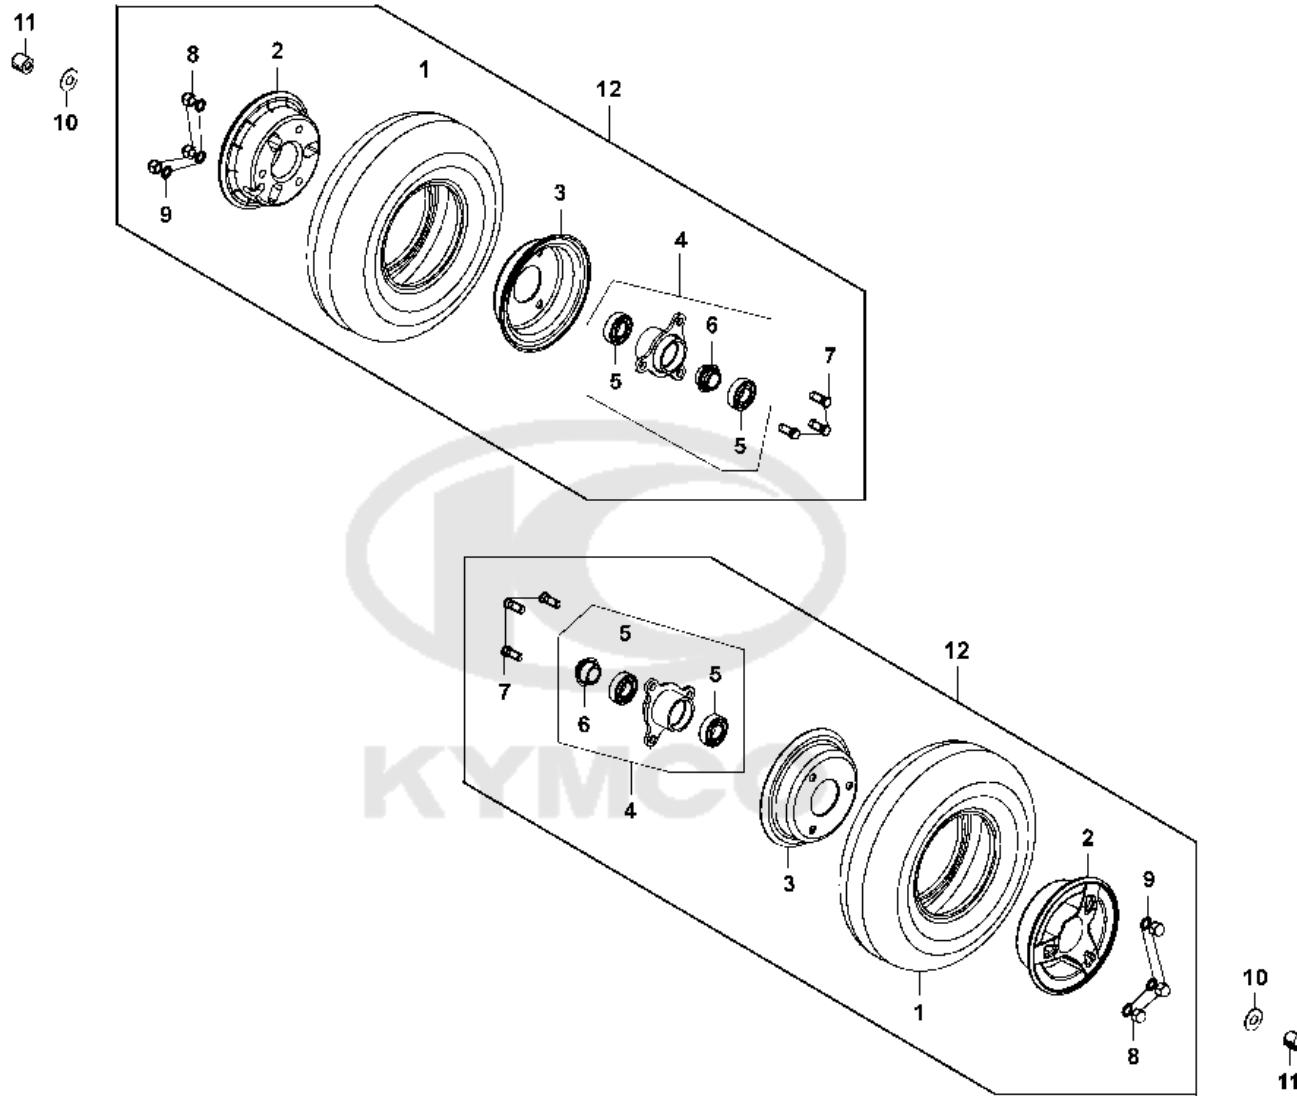

F04

Front Wheel

Sales mark	Ref no	Part no	Description	Reg description	Regd no	Ref Price	F04
	10	42702-LAE9-E00	RIM COMP RR	RIM COMP RR	2	5.53	
	11	44315-LAC5-900	CAP FR AXLE **(0) C.2003.10.22	CAP FR AXLE **(0) C.2003.10.22	2	3.25	
	12	44600-LBB7-900	ORDER 44600-LBB7-C00	ORDER 44600-LBB7-C00	2	45.50	
	4	44620-LBB7-E00	Obsolete	Obsolete	2		
	3	44650-LBB7-E00	WHEEL COMP FR	WHEEL COMP FR	2	18.85	
	2	44701-LAC5-900	RIM CAST FR	RIM CAST FR	2	13.00	
	9	44705-LAC5-900	WASHER 12MM	WASHER 12MM	2	3.25	
	1	44710-LAE9-900	TIRE ASSY FR/2.80/2.50-4 /KENDA	TIRE ASSY FR/2.80/2.50-4 /KENDA	2		
	7	94021-08020-0S	NUT HEX CAP 8MM	NUT HEX CAP 8MM	6	3.25	
	8	94111-08800	WASHER SPRING 8MM	WASHER SPRING 8MM	6	0.33	
	6	95701-08022-00	BOLT FLANGE 8X22	BOLT FLANGE 8X22	6		
	5	96120-60020-00	BEARING RAD 6002	BEARING RAD 6002	4	4.74