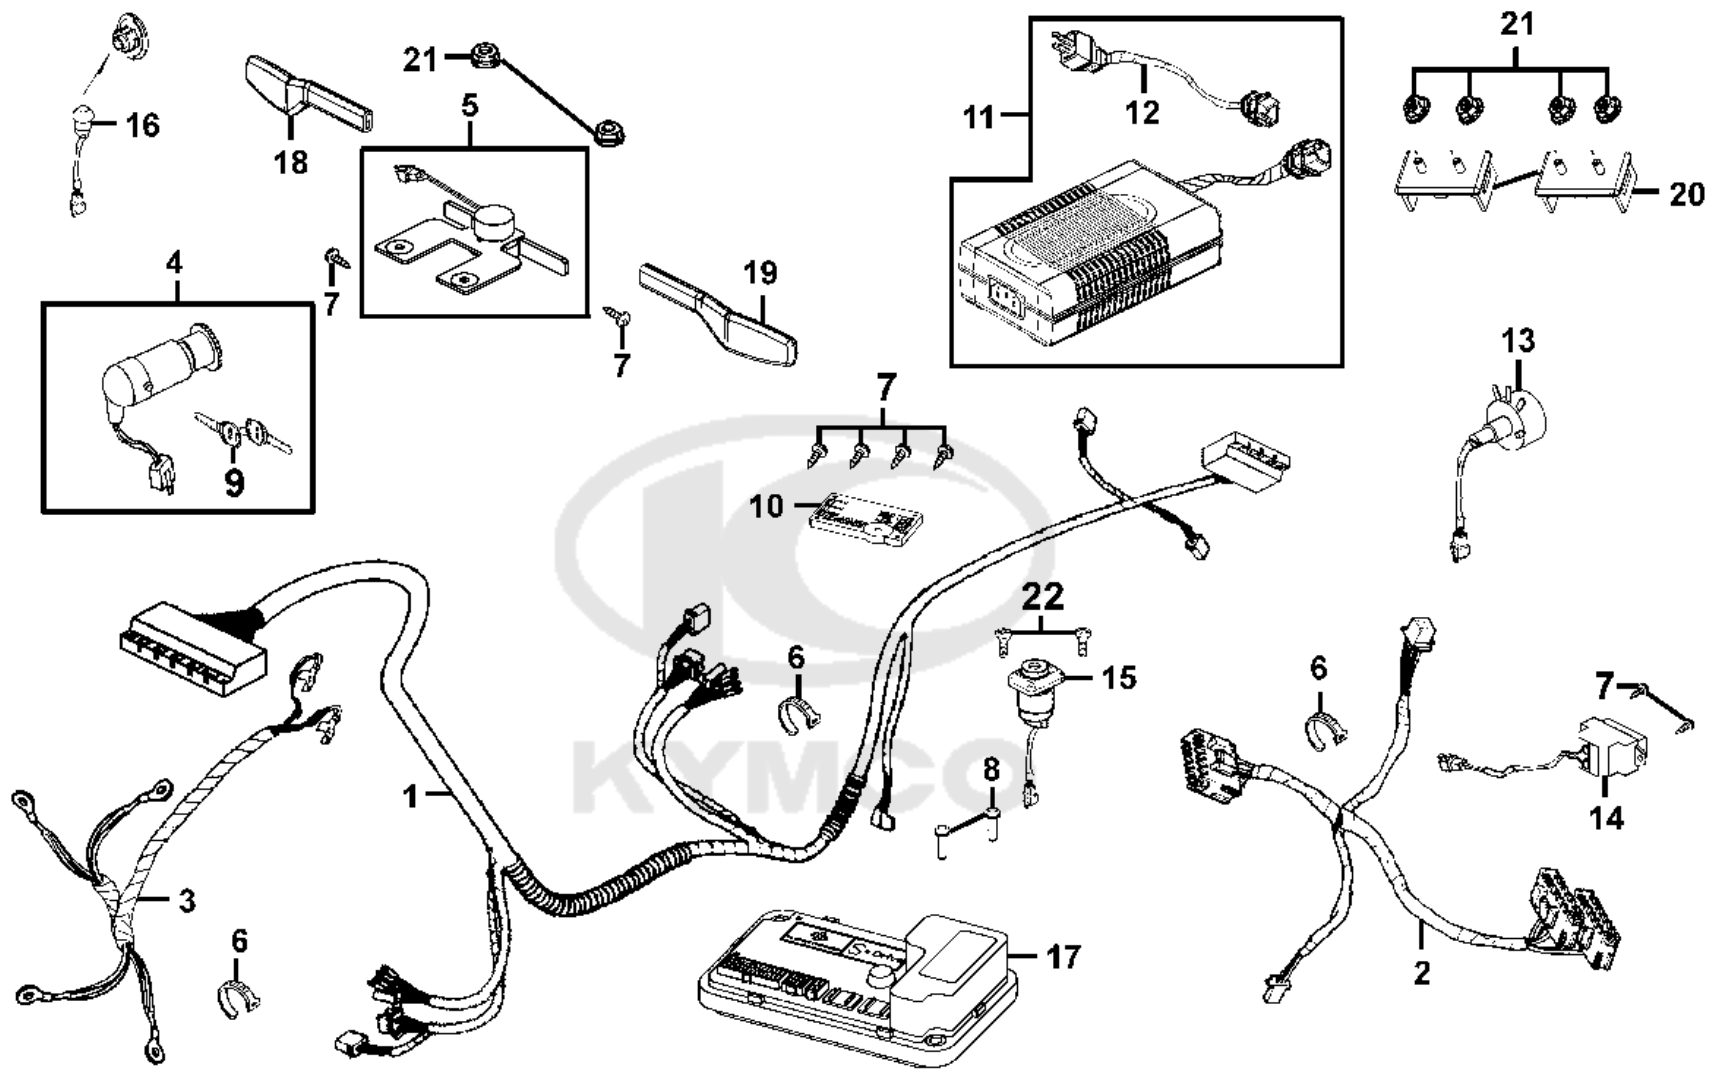

F08

Harness Wire

Sales mark	Ref no	Part no	Description	Reg description	Regd no	Ref Price	F08
	12	31280-LAC5-E20	CORD AC POWER	CORD AC POWER	1	6.50	
	11	31800-LAE9-E20	BATTERY CHARGER ASSY	BATTERY CHARGER ASSY	1	70.00	
	1	32100-LAE9-E00	Obsolete	Obsolete	1	19.50	
	2	32101-LAE9-E00	SUB HARNESS A	SUB HARNESS A	1	9.75	
	3	32404-LAE9-E00	POWER CORD	POWER CORD	1	11.70	
	20	32610-LAE9-E00	COUPLER M BATTERY	COUPLER M BATTERY	2	13.00	
	15	32620-LAE9-E01	SOCKET CHARGER	SOCKET CHARGER	1	8.45	
	5	34010-LAC5-900	THROTTLE	THROTTLE	1	39.00	
	4	35101-LAE9-E00	AIT 35101-LAE9-E01	AIT 35101-LAE9-E01	1	16.25	
	9	35111-LAE9-900	ALT 35111-LAE9-E01	ALT 35111-LAE9-E01	2	5.85	
	13	35115-LAE9-E00	VARIABLE RESISTER 25K OHM	VARIABLE RESISTER 25K OHM	1	13.00	
	17	36000-LAE9-E00	Obsolete	Obsolete	1		
	10	36100-LAE9-E00	CONTROL METER	CONTROL METER	1		
	18	36108-LAE9-E01	LEVER RH THROTTLE **(0)	LEVER RH THROTTLE **(0) C.2005.03.01	1		
	19	36109-LAE9-E01	LEVER LH THROTTLE **(0)	LEVER LH THROTTLE **(0) C.2005.03.01	1		
	16	36110-LAE9-E00	LED	LED	1	3.25	
	14	37806-LAE9-E00	VU METER	VU METER	1	16.25	
	6	90656-KCBC-900	BAND OIL HANDLE **9000 C.2005.03.01	BAND OIL HANDLE **9000 C.2005.03.01	3	0.50	
	8	93500-04025-0F	SCREW PAN 4*25 (G)	SCREW PAN 4*25 (G)	1	0.25	
	22	93600-02008-0A	SCREW FLAT 2.5*8	SCREW FLAT 2.5*8	2	3.25	