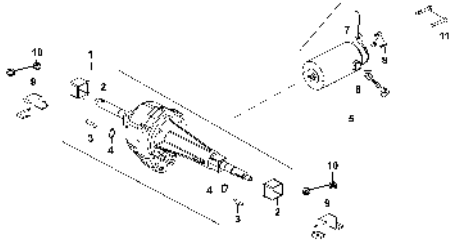

CONTENTS - ENGINE GROUP

E01 MOTOR ASSY