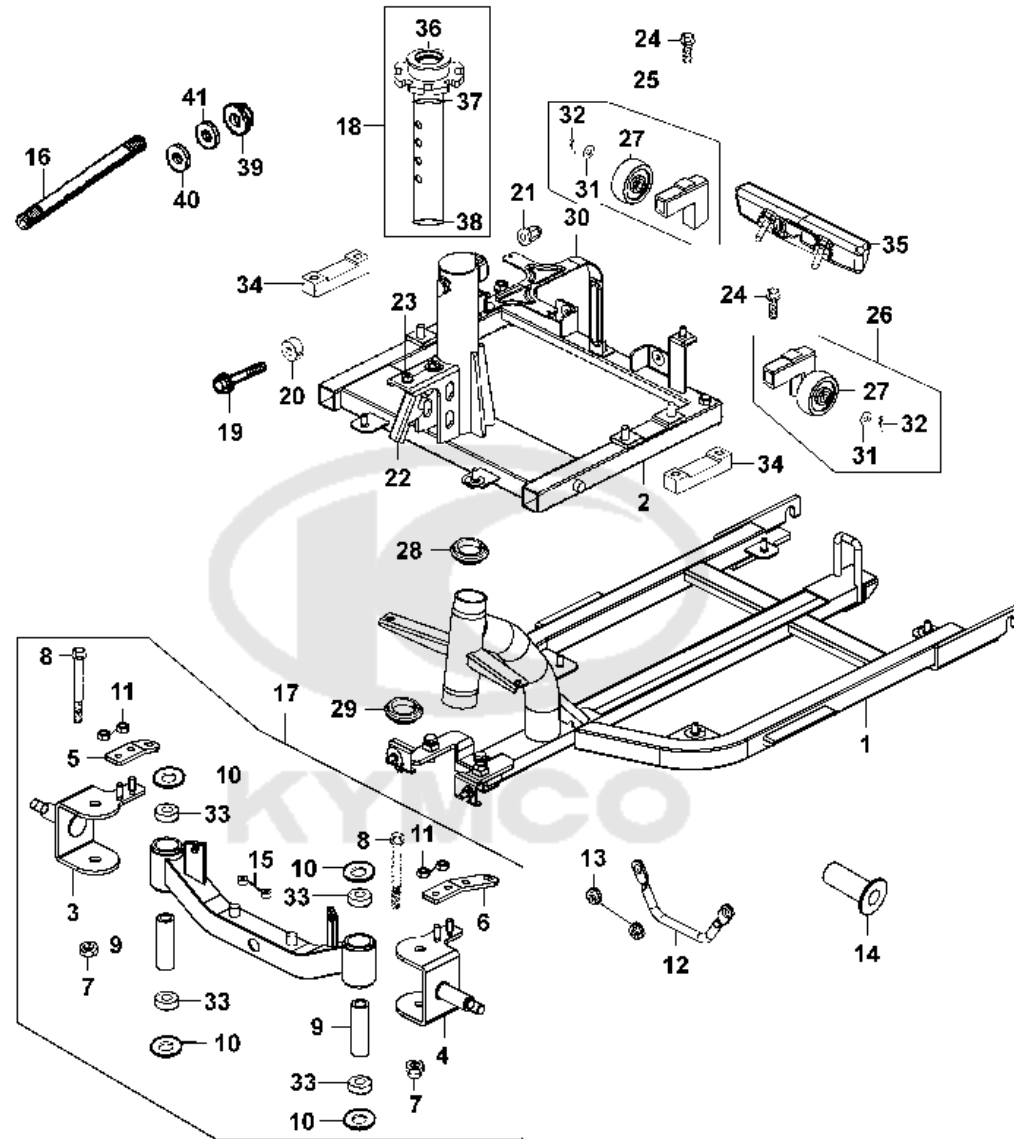

F09

Frame Body

Sales mark	Ref no	Part no	Description	Reg description	Regd no	Ref Price	F09
	29	50305-LDB4-004	RACE UNDER STRG BALL	RACE UNDER STRG BALL	1	3.25	
	10	53402-LBB7-E00	WASHER	WASHER	4	3.25	
	15	53403-LBB7-E00	RUBBER SWING ARM	RUBBER SWING ARM	2	3.25	
	14	53405-LBB7-E00	COLLAR SWING ARM	COLLAR SWING ARM	1		
	16	53407-LBB7-E00	USE 53407-LBB7-C00	USE 53407-LBB7-C00	1		
	17	5340A-LBB7-700	ARM ASSY/P117 *(0) C.2006.02.08	ARM ASSY/P117 *(0) C.2006.02.08	1		
	35	83751-LAE9-E00	BUMPER RR	BUMPER RR	1	19.50	
	11	90301-KKAK-900	NUT U 6MM (Cr)	NUT U 6MM (Cr)	2	0.89	
	7	90304-GHE8-004	NUT U 10MM **GE8-0040 C.2005.03.01	NUT U 10MM **GE8-0040 C.2005.03.01	1	0.68	
	39	90306-GLW0-90A	NUT FLANGE 12MM *(0) C.2009.03.05	NUT FLANGE 12MM *(0) C.2009.03.05	1	0.85	
	13	94050-06080-G	NUT FLANGE 6MM	NUT FLANGE 6MM	2	0.49	
	21	94050-08060	NUT FLANGE 8MM	NUT FLANGE 8MM	1	0.49	
	23	94050-08080-G	NUT FLANGE 8MM (C)	NUT FLANGE 8MM (C)	2	0.49	
	31	94101-06800-G	WASHER PLAN 6MM	WASHER PLAN 6MM	2	0.12	
	40	94102-10600	WASHER PLAIN 10MM	WASHER PLAIN 10MM	2	0.55	
	41	94102-10800-G	WASHER PLAIN 10MM	WASHER PLAIN 10MM	1		
	32	94251-06400	PIN LOCK 6MM	PIN LOCK 6MM	2	0.14	
	24	95701-08020-08G	BOLT FLANGE 8*20	BOLT FLANGE 8*20	4	3.25	
	19	95701-08070-07	BOLT FLANGE 8*70	BOLT FLANGE 8*70	1	3.25	
	8	95801-10080-06	BOLT FLANGE 10X80	BOLT FLANGE 10X80	1	3.25