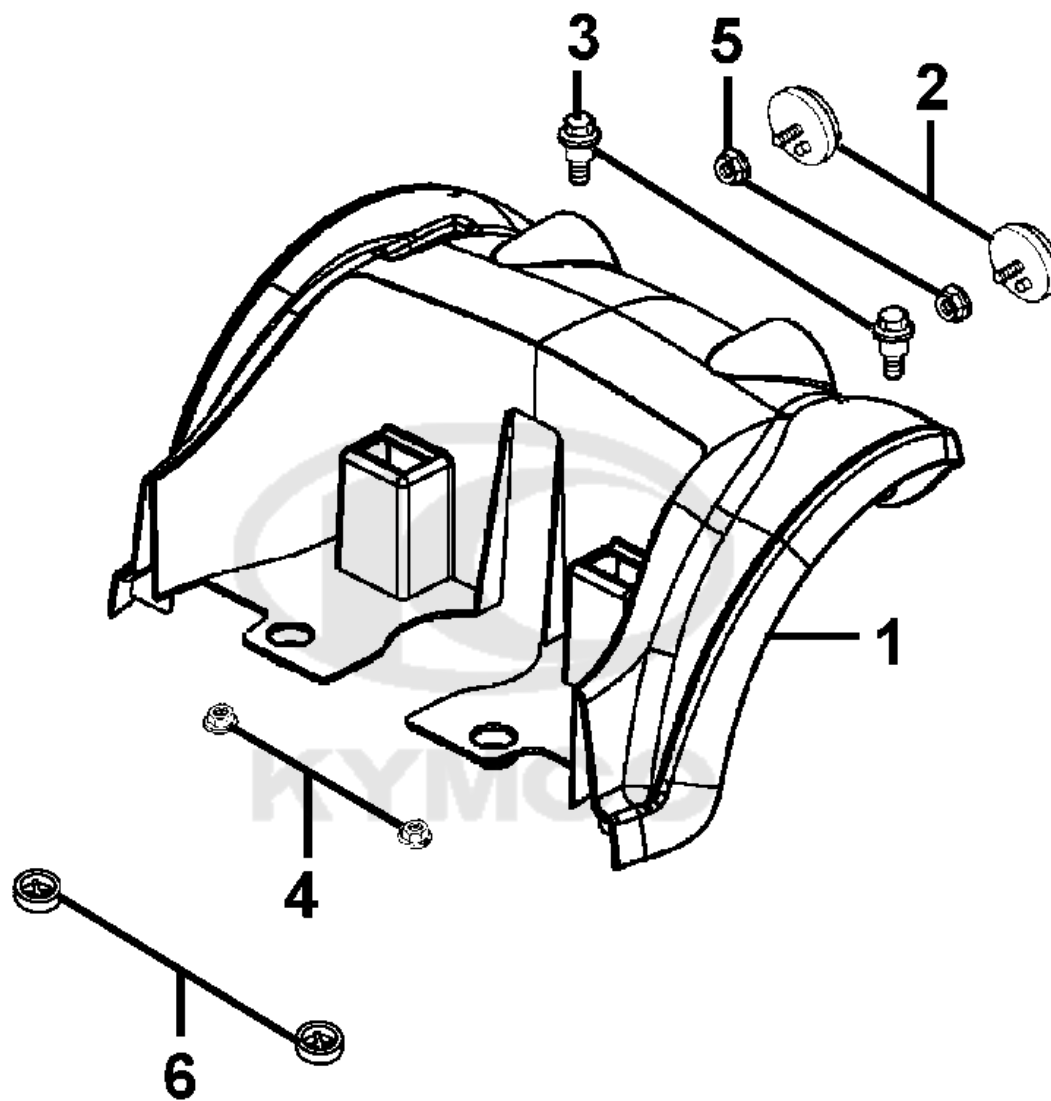

F07

REFLEX REFLECTOR SIDE

Sales mark	Ref no	Part no	Description	Reg description	Regd no	Ref Price	F07

2		33731-KFA6-M00	USE 33731-KFA6-C00	USE 33731-KFA6-C00	2	3.25	
6		64316-LAE9-E00	ORDER 64316-LAE9-C00	ORDER 64316-LAE9-C00	2	3.25	
4		90301-LAC5-671	NUT FLANGE 6MM	NUT FLANGE 6MM	6	3.25	
3		90302-LAC5-004	NUT SPRING 4MM	NUT SPRING 4MM	5	3.25	
5		94050-06080-G	NUT FLANGE 6MM	NUT FLANGE 6MM	2	0.49