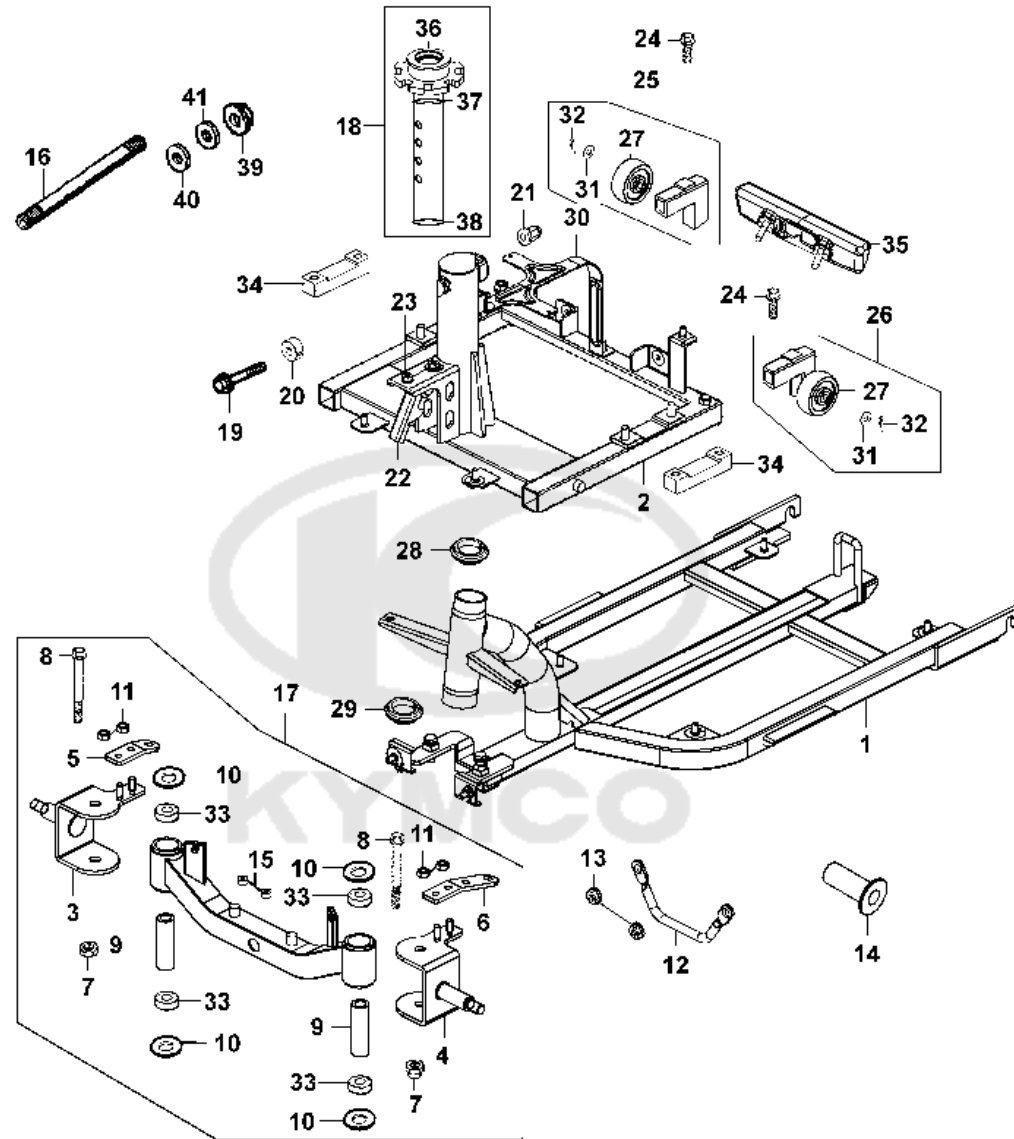

F09

Frame Body

Sales mark	Ref no	Part no	Description	Reg description	Regd no	Ref Price	F09
	27	42800-LAC5-900	ANTI-TIP WHEEL	ANTI-TIP WHEEL	2	3.25	
	3	45100-LBB7-700	Obsolete	Obsolete	1		
	5	45101-LAC5-700	BAR RH STRG	BAR RH STRG	1	3.25	
	4	46100-LBB7-700	Obsolete	Obsolete	1		
	6	46101-LBB7-700	Obsolete	Obsolete	1		
	9	47403-LBB7-E00	COLLAR STRG SHAFT	COLLAR STRG SHAFT	1	3.25	
	1	50110-LBB7-700	Obsolete	Obsolete	1		
	12	50117-LBB7-E00	BAR FR BUMPER	BAR FR BUMPER	1	5.20	
	2	50120-LAE9-700	Obsolete	Obsolete	1		
	18	50135-LAC5-900	PIPE B SEAT SET **(8) C.2005.09.08	PIPE B SEAT SET **(8) C.2005.09.08	1	18.20	
	36	50136-LAC5-900	RUBBER SEAT SET	RUBBER SEAT SET	1		
	37	50137-LAC5-900	RUBBER A SEAT PIPE	RUBBER A SEAT PIPE	1		
	38	50138-LAC5-900	RUBBER B SEAT PIPE	RUBBER B SEAT PIPE	1		
	30	50225-LAE9-700	STAY ECU	STAY ECU	1	18.64	
	22	5023A-LAE9-E00	Obsolete	Obsolete	2		
	25	5023B-LAE9-305	PIPE R ASSY AUX WHEEL	PIPE R ASSY AUX WHEEL	1		
	26	5023C-LAE9-305	PIPE L ASSY AUX WHEEL	PIPE L ASSY AUX WHEEL	1		
	28	50301-LDB4-001	RACE UP STRG BALL	RACE UP STRG BALL	1	3.25	
	20	50303-LAC5-900	COLLAR SEAT SET PIPE	COLLAR SEAT SET PIPE	1	3.25	
	34	50305-LAC5-900	RUBBER MOTOR	RUBBER MOTOR	2	4.55