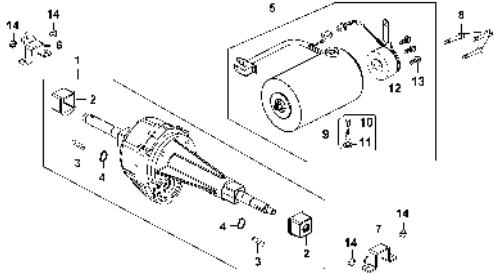

NO	MODEL			COLOR CHART OF EV10FZ(UK)			
	PHOTO NO			NO. 1	NO. 2	NO. 3	NO. 4
	BASIC COLOR			Black Blue	Bright Silver	Burgundy	Dark Red
	CODE			Black Blue	Bright Silver	Burgundy	Dark Red
	PARTS NAME	PARTS NO.	VERSION	PB184PA	NH045MA	RR132MA	RR132MA
1	GRIP L HANDLE	53166-LAC5-911	1	N1R			
2	BUMPER FR	64302-LBE1-900	1				
3	MAT FLOOR	64320-LBE1-900	1				
4	COVER FLOOR	64330-LBE1-900	1				
5	COVER HANDLE FR	53205-LAC5-900	5	BJP	N8P	R7P	
6	COVER HANDLE RR	53206-LBE1-900	1				
7	METER COVER	53207-LAC5-900	8				
8	FLOOR PANEL	64310-LBE1-900	5				
9	BODY COVER LOW	83600-LBE1-900	1	N8P			
10	COVER BODY UP/Silver	83500-LBE1-900	2				
11	SEAT ASSY	77200-LAC5-700	8	T01			
12	EMB DMA STRIDER	86020-LAC5-E20	1				
13	EMB DAYS LOGO 35MM	86102-LAC5-E21	1				
14	EMB METER	86444-LAC5-900	9				
15	LABEL BATTERY	87508-LBE1-E00	3	T01	T02	T01	
16	MAR DRIVE CAUTION	87560-LAC5-900	4				
17	LABLE SPEED SW	87562-LBE1-E00	3				
18	USE CAUTION	87501-LAC5-900	7	T02			
DATE OF STARTING-SALES				2007-06-13		2007-07-05	2007-07-05
DATE OF END-SALES							

CONTENTS - ENGINE GROUP

E01 MOTOR ASSY