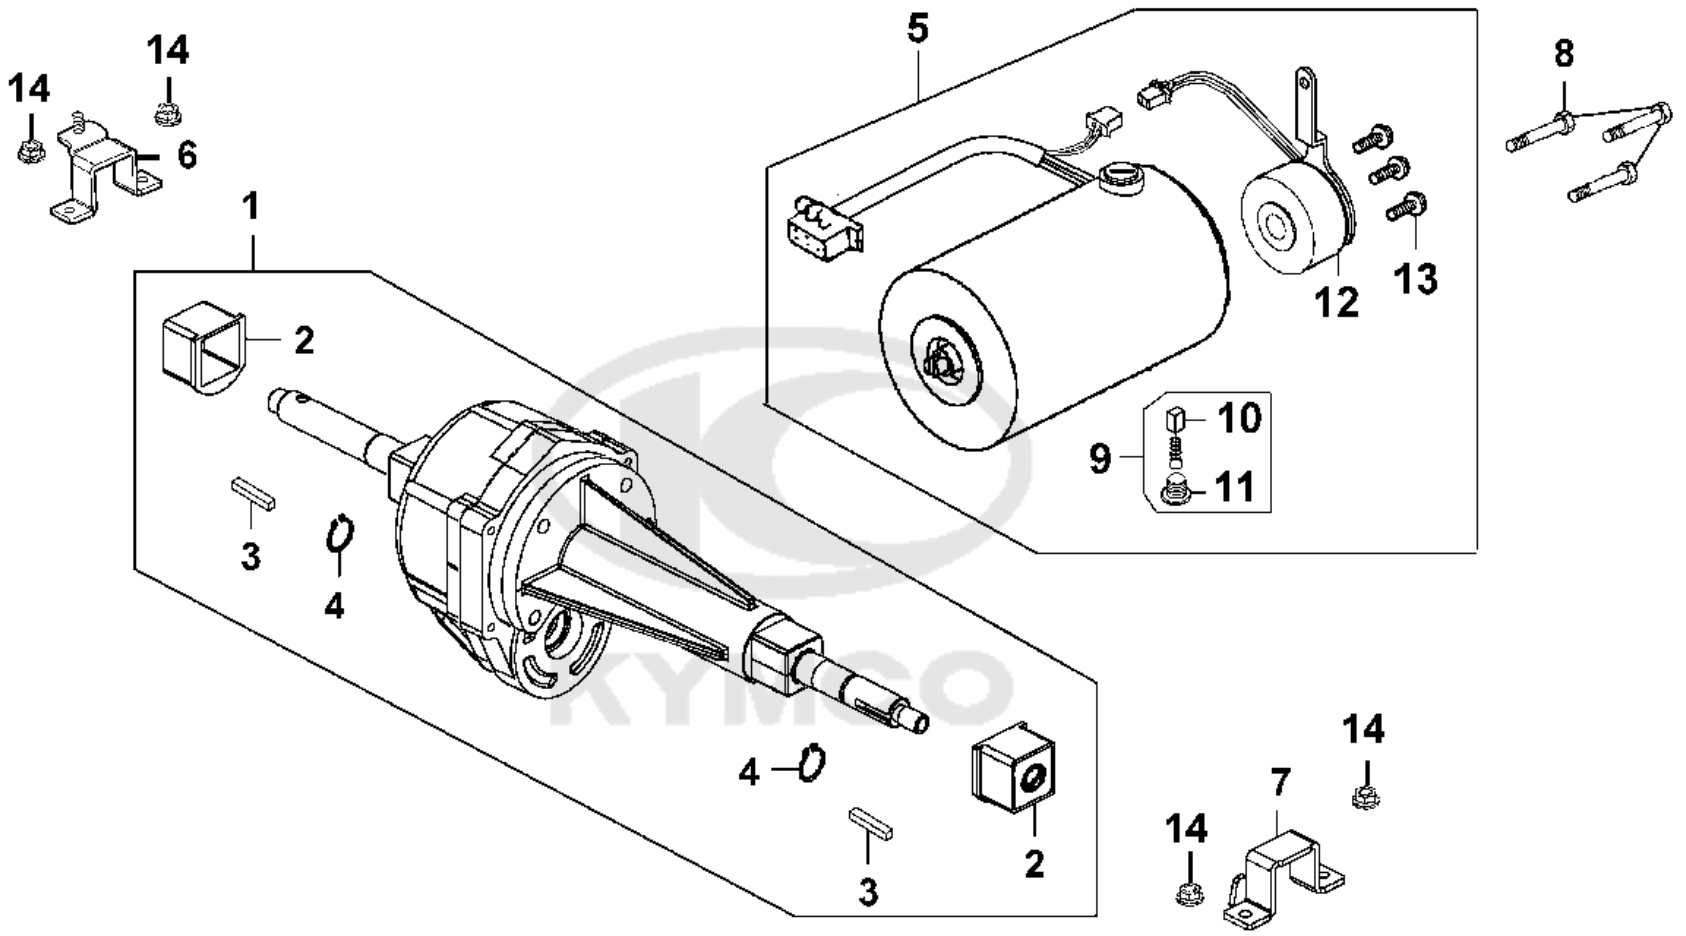

E01

MOTOR ASSY

Sales mark	Ref no	Part no	Description	Reg description	Regd no	Ref Price	E01
1		1110A-LBE1-E21	Obsolete	Obsolete	1		
2		11302-LAC5-900	RUBBER	RUBBER	2	6.50	
3		13331-LAC5-900	KEY 4.8*4.8*30	KEY 4.8*4.8*30	2	3.25	
5		31300-LBE1-810	Obsolete	Obsolete	1		
5		31300-LBE1-950	MOTOR ASSY	MOTOR ASSY	1		
9		31340-LBE1-900	Obsolete	Obsolete	2		
10		31345-LBE1-305	Obsolete	Obsolete	2		
11		31347-LBE1-305	Obsolete	Obsolete	2		
12		31350-LBE1-810	Obsolete	Obsolete	1		
6		50350-LBE1-900	CONNECTOR MISSION	CONNECTOR MISSION	1	5.20	
7		50350-LDB4-900	CONNECTOR MISSION	CONNECTOR MISSION	1	5.20	
13		93891-04012-06	SCREW WASHER 4*12	SCREW WASHER 4*12	1	0.13	
14		94050-08080-G	NUT FLANGE 8MM (C)	NUT FLANGE 8MM (C)	4	0.49	
4		94510-19000	CIRCLIP EX 1.9	CIRCLIP EX 1.9	2	2.12	
8		96600-06060-08G	SCOKET BOLT 8*18	SCOKET BOLT 8*18	3	3.25