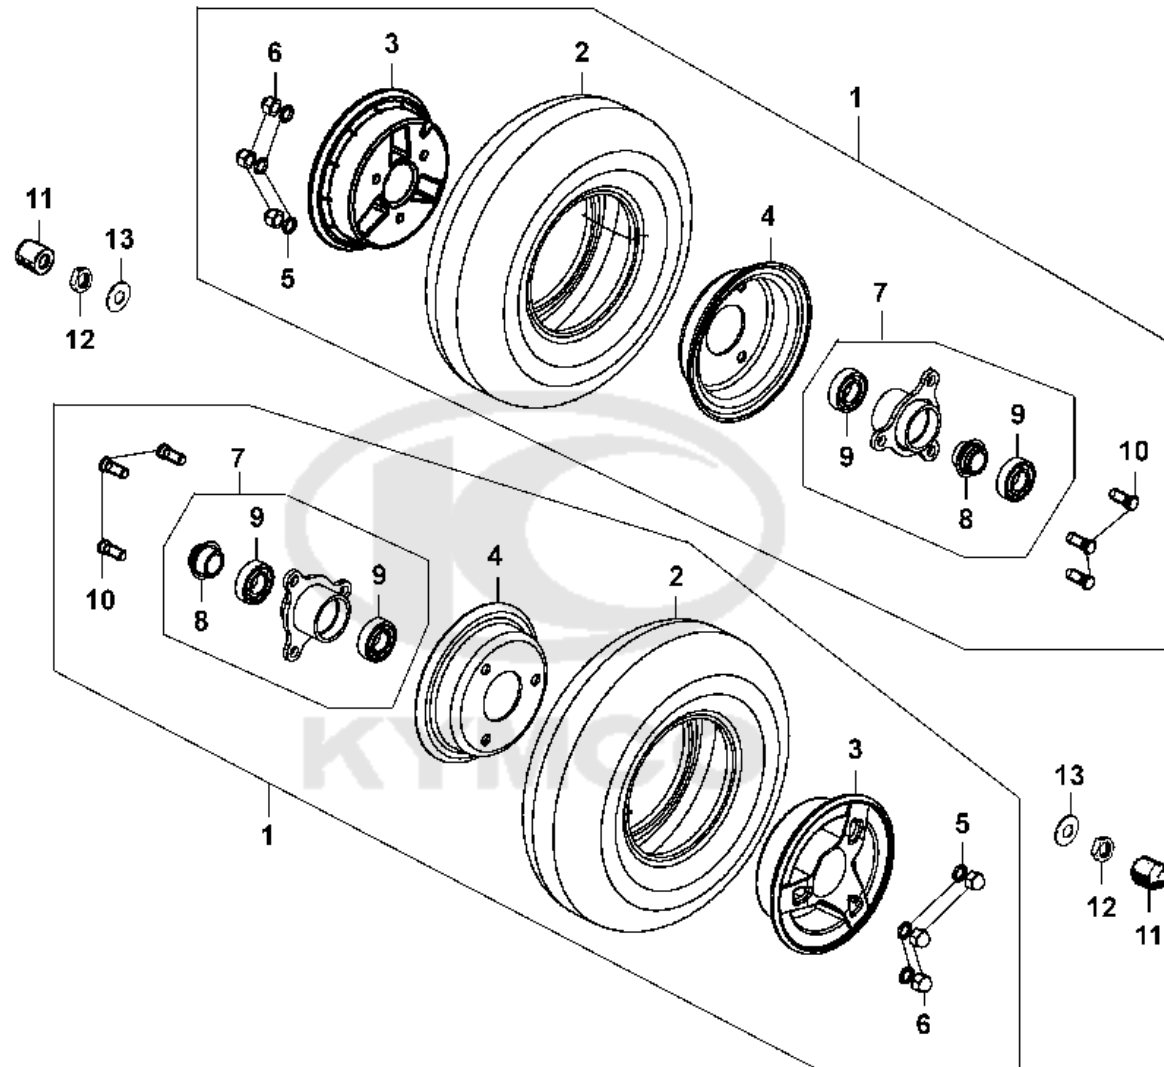

F04

Front Wheel

Sales mark	Ref no	Part no	Description	Reg description	Regd no	Ref Price	F04
	11	44315-LAC5-900	CAP FR AXLE **(0) C.2003.10.22	CAP FR AXLE **(0) C.2003.10.22	2	3.25	
	1	44600-LBE1-900	MAXI WHEEL ASSY-FRONT- 4.00x5	MAXI WHEEL ASSY-FRONT- 4.00x5	2	61.06	
	8	44620-LBE1-900	DIST COLLAR FR WHEEL **(0)	DIST COLLAR FR WHEEL **(0)	2	3.25	
	7	44650-LBE1-900	WHEEL COMP FR **(0) C.2005.09.21	WHEEL COMP FR **(0) C.2005.09.21	2	22.75	
	3	44701-LBE1-900	RIM CAST FR **(0) C.2005.09.21	RIM CAST FR **(0) C.2005.09.21	2	13.00	
	4	44702-LBE1-900	RIM COMP FR **(0) C.2005.09.21	RIM COMP FR **(0) C.2005.09.21	2	12.35	
	13	44705-LAC5-900	WASHER 12MM	WASHER 12MM	2	3.25	
	2	44710-LBE1-900	TIRE ASSY FR	TIRE ASSY FR	2	25.00	
	10	90105-LAC5-900	BOLT M8*20 **(0) C.2005.09.08	BOLT M8*20 **(0) C.2005.09.08	6	3.25	
	12	90304-GHE8-004	NUT U 10MM **GE8-0040 C.2005.03.01	NUT U 10MM **GE8-0040 C.2005.03.01	2	0.68	
	6	94021-08020-0S	NUT HEX CAP 8MM	NUT HEX CAP 8MM	6	3.25	
	5	94111-08800	WASHER SPRING 8MM	WASHER SPRING 8MM	6	0.33	
	9	96120-62020-00	BRG RADIAL BALL 6202	BRG RADIAL BALL 6202	4	3.73