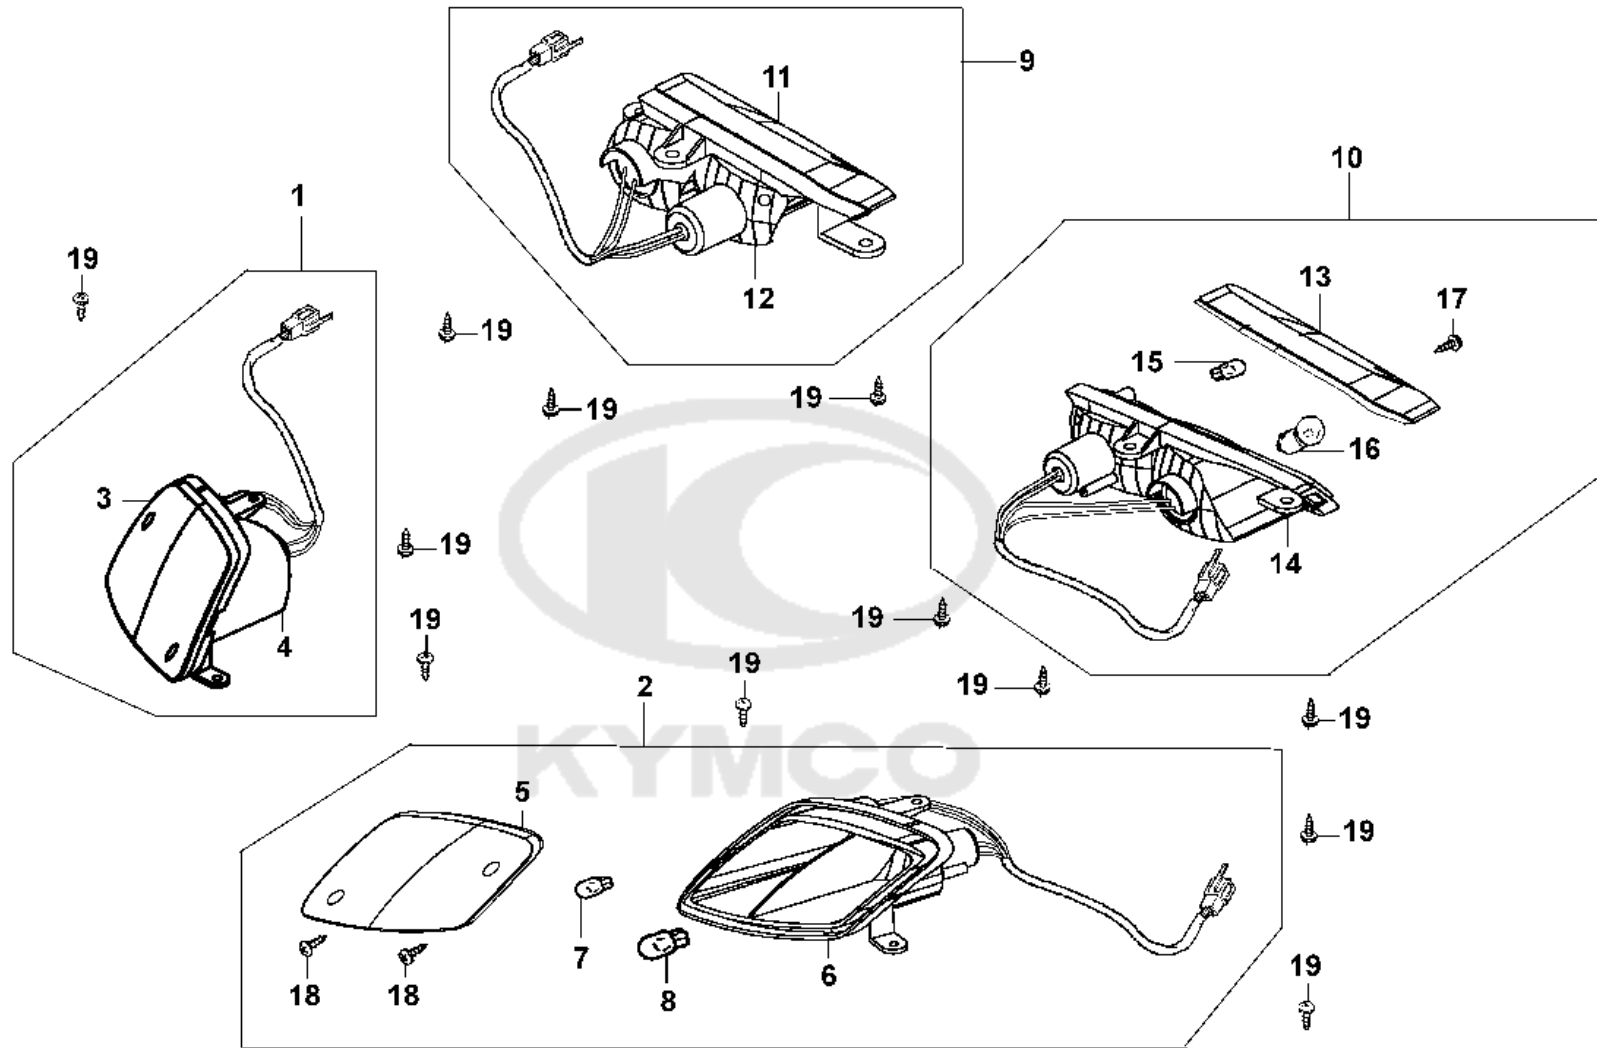

F09

Winker

Sales mark	Ref no	Part no	Description	Reg description	Regd no	Ref Price	F09
	1	33400-LBE1-900	WINKER ASSY RH FR **(1)	WINKER ASSY RH FR **(1) C.2007.10.15	1	16.25	
	3	33401-LBE1-900	LENS COMP R FR WINKER	LENS COMP R FR WINKER	1	6.50	
	4	33404-LBE1-900	BASE COMP R FR WINKER	BASE COMP R FR WINKER	1	9.75	
	2	33450-LBE1-900	WINKER ASSY LH FR **(1)	WINKER ASSY LH FR **(1) C.2007.10.15	1	16.25	
	5	33451-LBE1-900	LENS COMP L FR WINKER	LENS COMP L FR WINKER	1	6.50	
	6	33454-LBE1-900	BASE COMP L FR WINKER	BASE COMP L FR WINKER	1	9.75	
	9	33600-LAC5-900	WINKER ASSY RH RR	WINKER ASSY RH RR	1	16.25	
	11	33601-LAC5-900	LENS COMP R RR WINKER	LENS COMP R RR WINKER	1	6.50	
	12	33604-LAC5-900	BASE COMP R RR WINKER	BASE COMP R RR WINKER	1	9.75	
	10	33650-LAC5-900	WINKER ASSY LH RR	WINKER ASSY LH RR	1	16.25	
	13	33651-LAC5-900	LENS COMP L RR WINKER	LENS COMP L RR WINKER	1	6.50	
	14	33654-LAC5-900	BASE COMP L RR WINKER	BASE COMP L RR WINKER	1	6.50	
	15	34903-LAC5-900	BULB POSITION	BULB POSITION	2	3.25	
	7	34903-LBE1-900	BULB POSITION (24V 5W)	BULB POSITION (24V 5W)	2	3.25	
	16	34905-LAC5-900	BULB WINKER 24V 10W	BULB WINKER 24V 10W	2	3.25	
	8	34905-LBE1-900	BULB WINKER 24V 10W	BULB WINKER 24V 10W	2	3.25	
	17	93901-32310	SCREW TAPPING 3*12	SCREW TAPPING 3*12	2	3.25	
	18	93901-32320	SCREW TAPPING 3*12	SCREW TAPPING 3*12	4	0.26	
	19	93903-34380-G	SCREW TAPPING 4x12	SCREW TAPPING 4x12	1	3.25