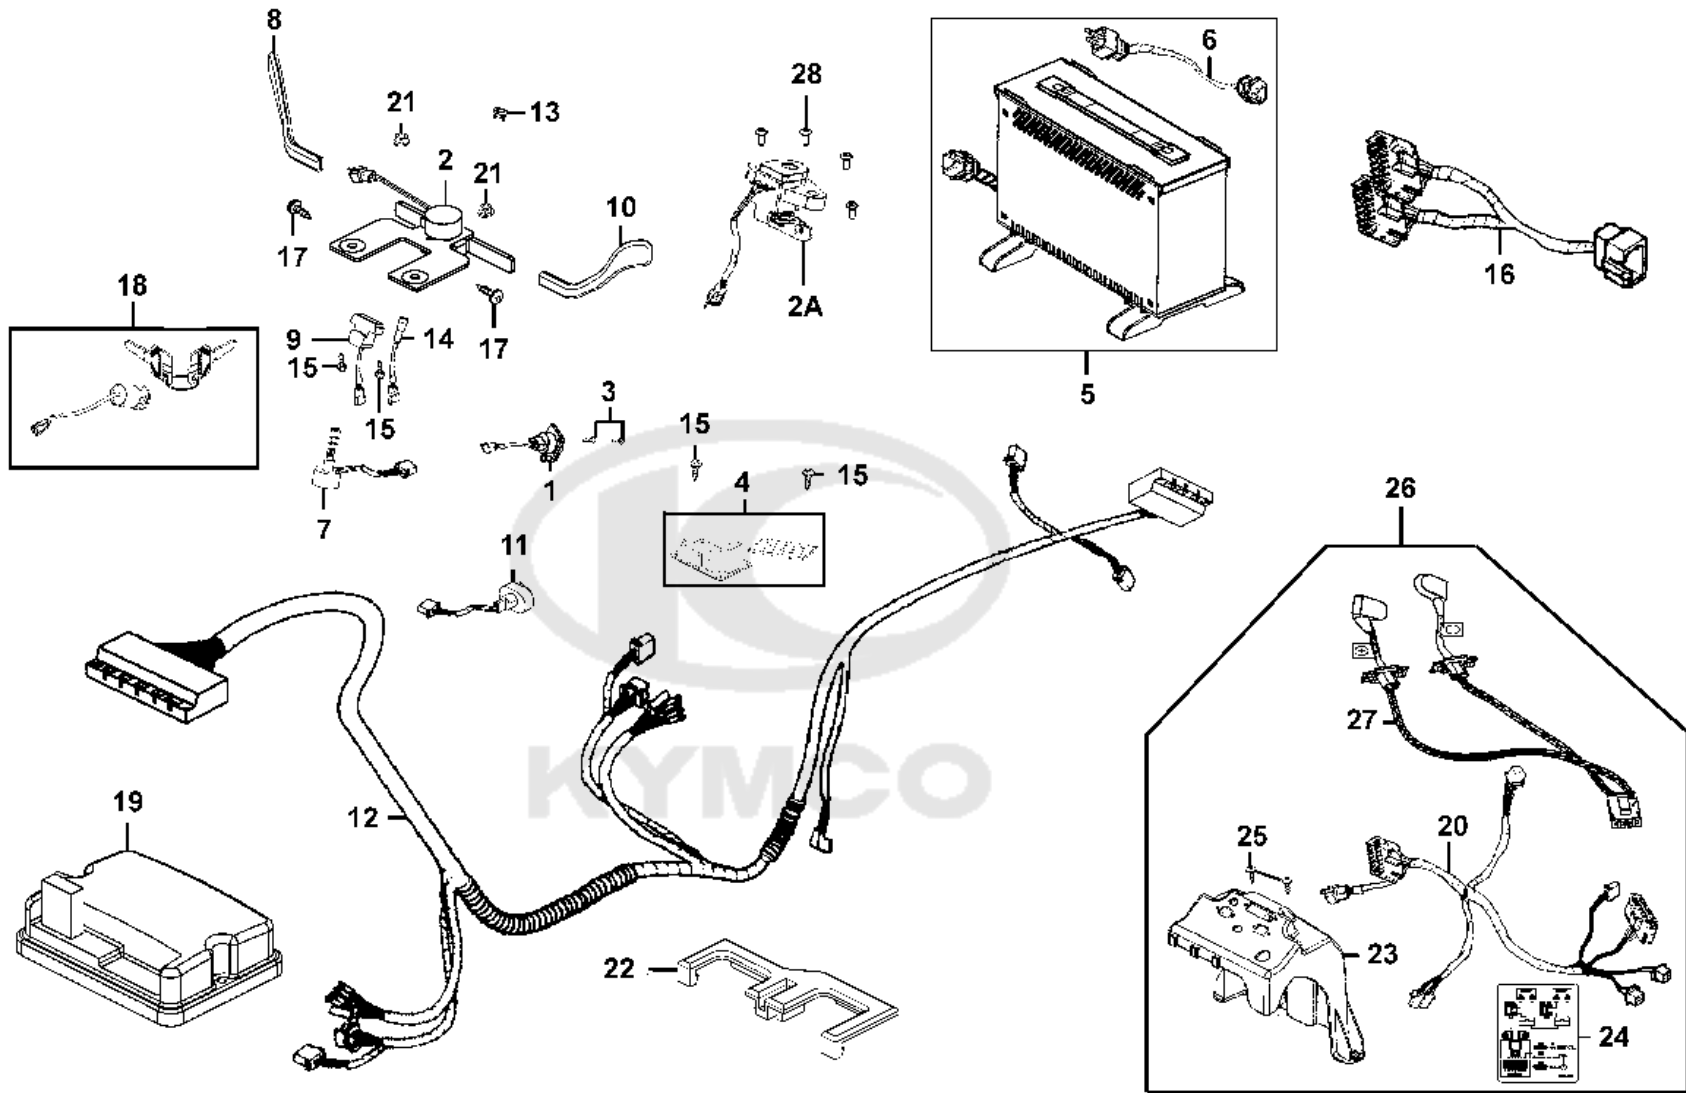

F10

Harness Wire

Sales mark	Ref no	Part no	Description	Reg description	Regd no	Ref Price	F10
6		31280-LAC5-E20	CORD AC POWER	CORD AC POWER	1	6.50	
5		31800-ABA5-E20	BATTERY CHARGER ASSY ALT 31800-	BATTERY CHARGER ASSY ALT 31800-	1	150.00	
12		32100-LBE1-920	Obsolete	Obsolete	1		
20		32101-LBE1-920	Obsolete	Obsolete	1		
20		32101-LBE1-930	Obsolete	Obsolete	1		
27		32102-LBE1-E20	CORD SET POWER	CORD SET POWER	1		
27		32102-LBE1-E23	Obsolete	Obsolete	1		
26		3210B-LBE1-E20	Obsolete	Obsolete	1		
26		3210B-LBE1-E21	Obsolete	Obsolete	1		
1		32620-LAC5-900	SOCKET CHARGER	SOCKET CHARGER	1	8.45	
16		33710-LAC5-900	REAR LIGHT LOOM	REAR LIGHT LOOM	1	3.25	
2		34010-LAC5-900	THROTTLE	THROTTLE	1	39.00	
18		35010-LAC5-E00	KEY SET	KEY SET	1	16.25	
7		35115-LAC5-900	SPEED POT 20K?	SPEED POT 20K?	1	11.70	
11		35330-LBE1-900	SW UNIT HI/LO	SW UNIT HI/LO	1	6.50	
19		36000-LBE1-E20	Obsolete	Obsolete	1		
19		36000-LBE1-E23	Obsolete	Obsolete	1		
22		36003-LBE1-E00	"LID,CONTROLLER"	"LID,CONTROLLER"	1	3.25	
4		36100-AAH6-E20	CONTROL METER	CONTROL METER	1	42.50	
2A		36101-AAH6-E20	FROM EQ35BCUK04398/	FROM EQ35BCUK04398/ EQ35CBUK01270	1	28.60