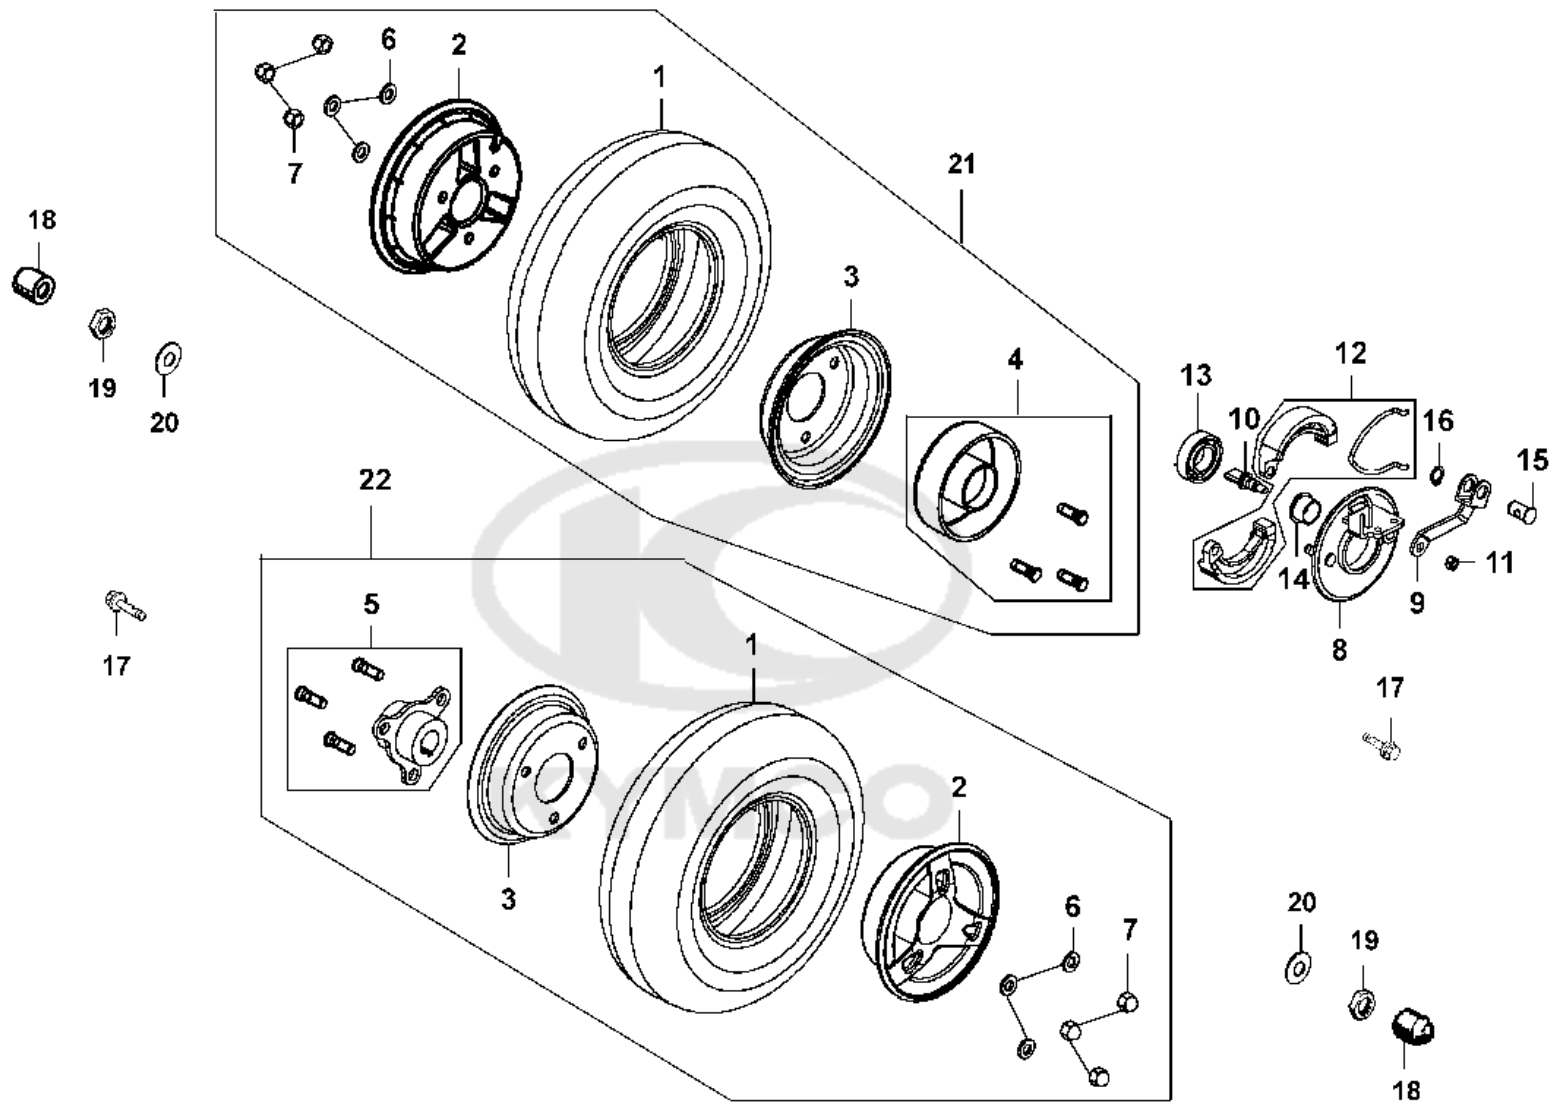

F05

Rear Wheel

Sales mark	Ref no	Part no	Description	Reg description	Regd no	Ref Price	F05
	18	42315-LAC5-900	CAP RR AXLE **(0) C.2003.10.22	CAP RR AXLE **(0) C.2003.10.22	2	3.25	
	21	42500-LBE1-900	MAXI WHEEL ASSY-REAR LEFT-	MAXI WHEEL ASSY-REAR LEFT- 4.00x5	1	58.50	
	4	4251A-LBE1-900	HUB ASSY RR	HUB ASSY RR	1	14.95	
	22	42600-LBE1-900	MAXI WHEEL ASSY-REAR RIGHT-	MAXI WHEEL ASSY-REAR RIGHT- 4.00x5	1	58.50	
	5	4261A-LBE1-900	CONNECTOR ASSY RR **(0)	CONNECTOR ASSY RR **(0) C.2005.09.21	1	11.70	
	20	42705-LAC5-900	WASHER 12MM RR WHEEL	WASHER 12MM RR WHEEL	2	3.25	
	1	42710-LBE1-900	TIRE ASSY RR /KENDA	TIRE ASSY RR /KENDA	2	25.00	
	8	43100-LBE1-910	PANEL COMP RR BRK	PANEL COMP RR BRK	1		
	14	43101-LBE1-900	COLLAR SET PANEL	COLLAR SET PANEL	1	3.25	
	9	43410-LBE1-900	ARM RR BRK	ARM RR BRK	1		
	15	43413-LBE1-900	BREAK ARM JOINT **(0) C.2005.09.21	BREAK ARM JOINT **(0) C.2005.09.21	1	0.98	
	2	44701-LBE1-900	RIM CAST FR **(0) C.2005.09.21	RIM CAST FR **(0) C.2005.09.21	2	13.00	
	3	44702-LBE1-900	RIM COMP FR **(0) C.2005.09.21	RIM COMP FR **(0) C.2005.09.21	2	12.35	
	12	4512A-LBE1-900	SHOE ASSY	SHOE ASSY	1		
	10	45141-LAC5-900	CAM FR BRK R/H	CAM FR BRK R/H	1	13.00	
	19	90306-LDB4-90A	NUT U FLANGE 10MM	NUT U FLANGE 10MM	1	3.25	
	11	94001-06080-0SG	NUT HEX 6MM	NUT HEX 6MM	1	3.25	
	7	94021-08020-0S	NUT HEX CAP 8MM	NUT HEX CAP 8MM	6	3.25	
	6	94111-08800	WASHER SPRING 8MM	WASHER SPRING 8MM	6	0.33	
	16	94510-12000	CIR CLIP EX 12MM	CIR CLIP EX 12MM	1	2.02