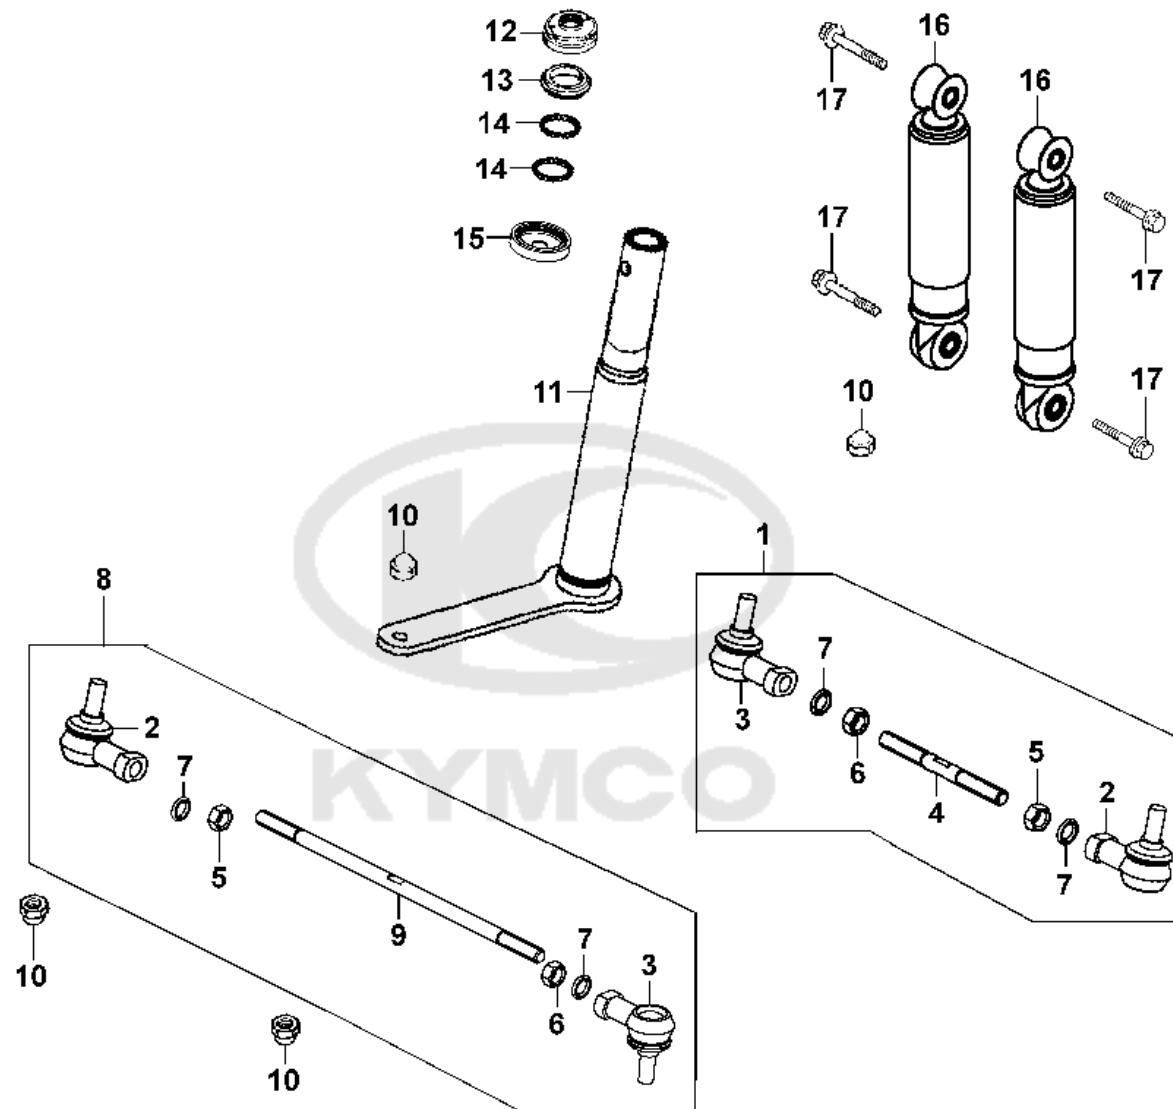

Sales mark	Ref no	Part no	Description	Reg description	Regd no	Ref Price	F03
	12	50306-LDB4-001	NUT STRG STEM LOCK	NUT STRG STEM LOCK	1	5.20	
	16	51400-LBE1-900	Obsolete	Obsolete	2		
	11	53200-LBE1-900	Obsolete	Obsolete	1		
	13	53211-GFY6-940	RACE STRG TOP CONE **GY6-9400	RACE STRG TOP CONE **GY6-9400	1	1.87	
	15	53212-LDB4-004	ORDER 53212-GHC8-004	ORDER 53212-GHC8-004	1	3.25	
	8	53700-LBE1-900	Obsolete	Obsolete	1		
	9	53701-LBE1-900	ROD COMP STEERING R M8*325 **(3)	ROD COMP STEERING R M8*325 **(3)	1	16.25	
	3	53702-LAC5-900	BALL JOINT R	BALL JOINT R	2	6.50	
	2	53703-LAC5-900	JOINT L BALL	JOINT L BALL	2	16.25	
	1	53800-LBE1-900	Obsolete	Obsolete	1		
	4	53801-LBE1-900	ROD COMP STEERING L M8*140 **(3)	ROD COMP STEERING L M8*140 **(3)	1	11.70	
	10	90309-LDB4-90A	NUT U FLANGE 8MM	NUT U FLANGE 8MM	4	3.25	
	6	94001-08080-0S	NUT HEX 8MM	NUT HEX 8MM	2	0.49	
	5	94001-LAC5-900	NUT HEX 8MM L	NUT HEX 8MM L	2	0.55	
	7	94111-08800	WASHER SPRING 8MM	WASHER SPRING 8MM	4	0.33	
	17	95801-08035-06	BOLT FLANGE 8*35 **LLJ1-900	BOLT FLANGE 8*35 **LLJ1-900	4	0.36	
	14	96211-05000	BALL BEARING PACK OF 100	BALL BEARING PACK OF 100	55	3.25