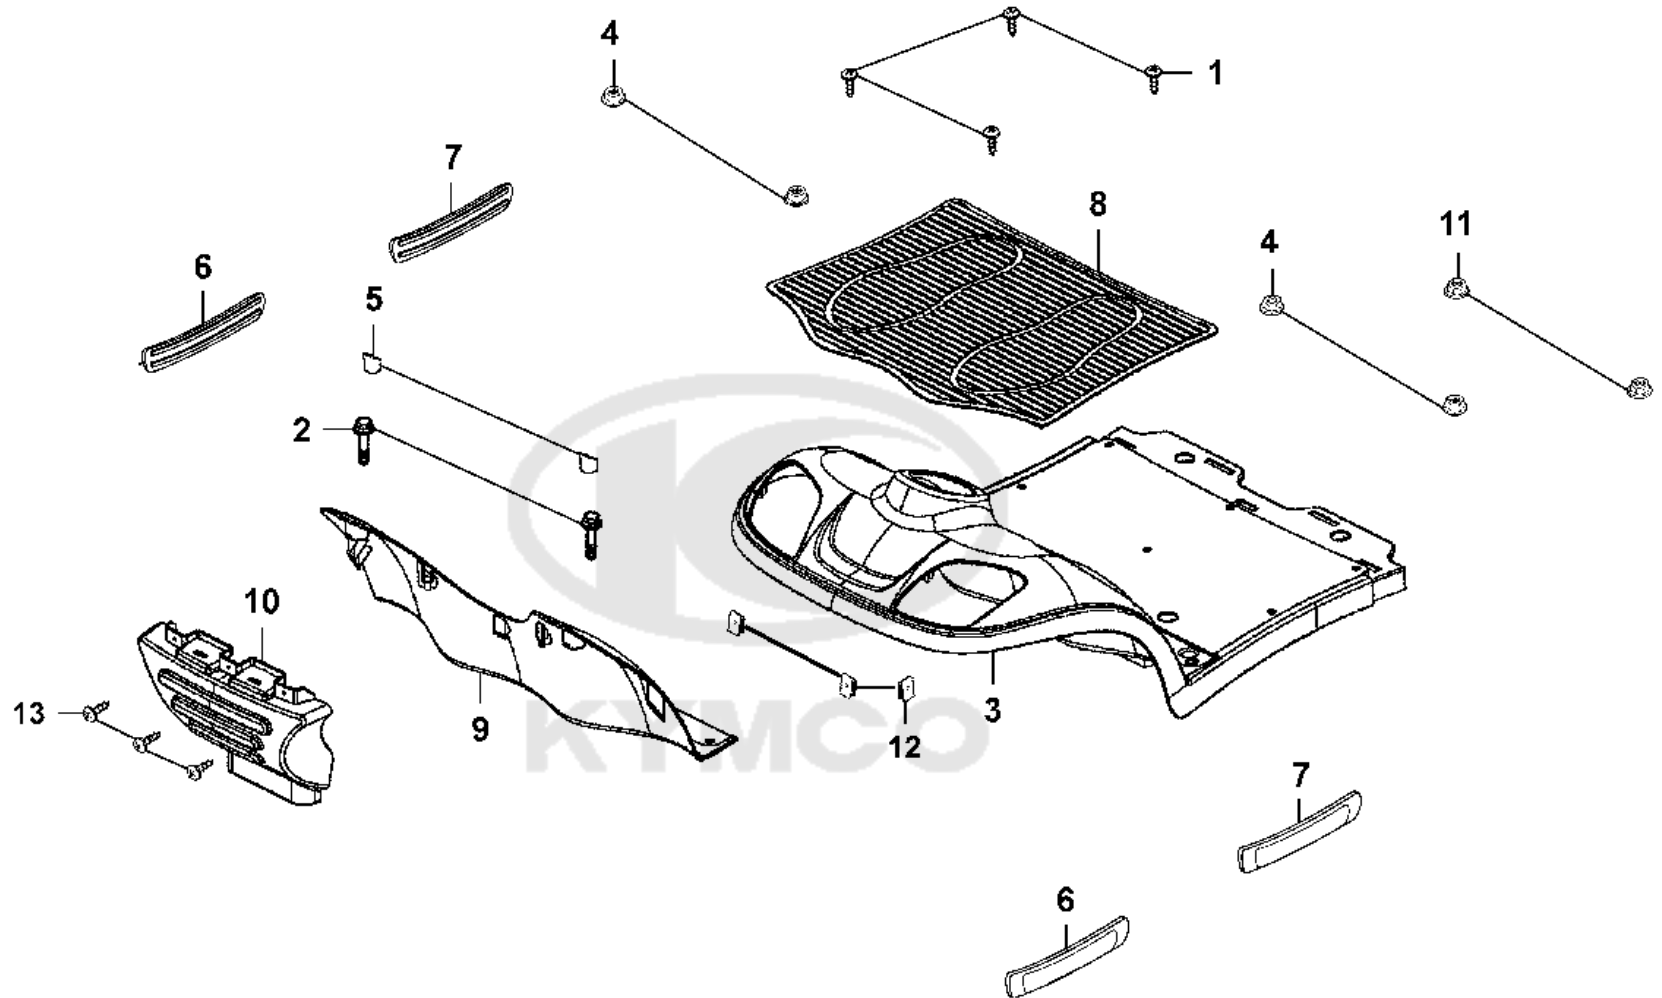

F02

Floor Panel

Sales mark	Ref no	Part no	Description	Reg description	Regd no	Ref Price	F02
**	10	64302-LBE1-900	BUMPER FR alt 64302-LBE1-920-N1R	BUMPER FR alt 64302-LBE1-920-N1R	1		
**	3	64310-LBE1-900	FR FLOOR PANEL- MAXI RANGE-	FR FLOOR PANEL- MAXI RANGE- BRIGHT	1	97.50	
	6	64311-LBB7-E00	MOLD A **(0) C.2005.07.01	MOLD A **(0) C.2005.07.01	2	3.25	
	7	64312-LBE1-900	MOLD B **(0) C.2005.04.01	MOLD B **(0) C.2005.04.01	2	3.25	
	5	64316-LBE1-900	PLUG FLOOR **(0) C.2005.09.21	PLUG FLOOR **(0) C.2005.09.21	2	3.25	
**	8	64320-LBE1-900	FLOOR MAT- MAXI RANGE- BLACK	FLOOR MAT- MAXI RANGE- BLACK MAT	1	14.30	
**	9	64330-LBE1-900	COVER FLOOR **900 C.2005.09.21	COVER FLOOR **900 C.2005.09.21	1	11.70	
	2	90023-LAC5-001	BOLT SEAT LOCK 6X13.5	BOLT SEAT LOCK 6X13.5	2	3.25	
	11	90301-LAC5-001	NUT 6MM OPENSTAY	NUT 6MM OPENSTAY	3	3.25	
	4	90301-LAC5-671	NUT FLANGE 6MM	NUT FLANGE 6MM	6	3.25	
	12	90302-LAC5-004	NUT SPRING 4MM	NUT SPRING 4MM	5	3.25	
	13	93903-14380-G	SCREWTAPPING 4x12	SCREWTAPPING 4x12	1	3.25	
	1	93903-34380-G	SCREW TAPPING 4x12	SCREW TAPPING 4x12	1	3.25