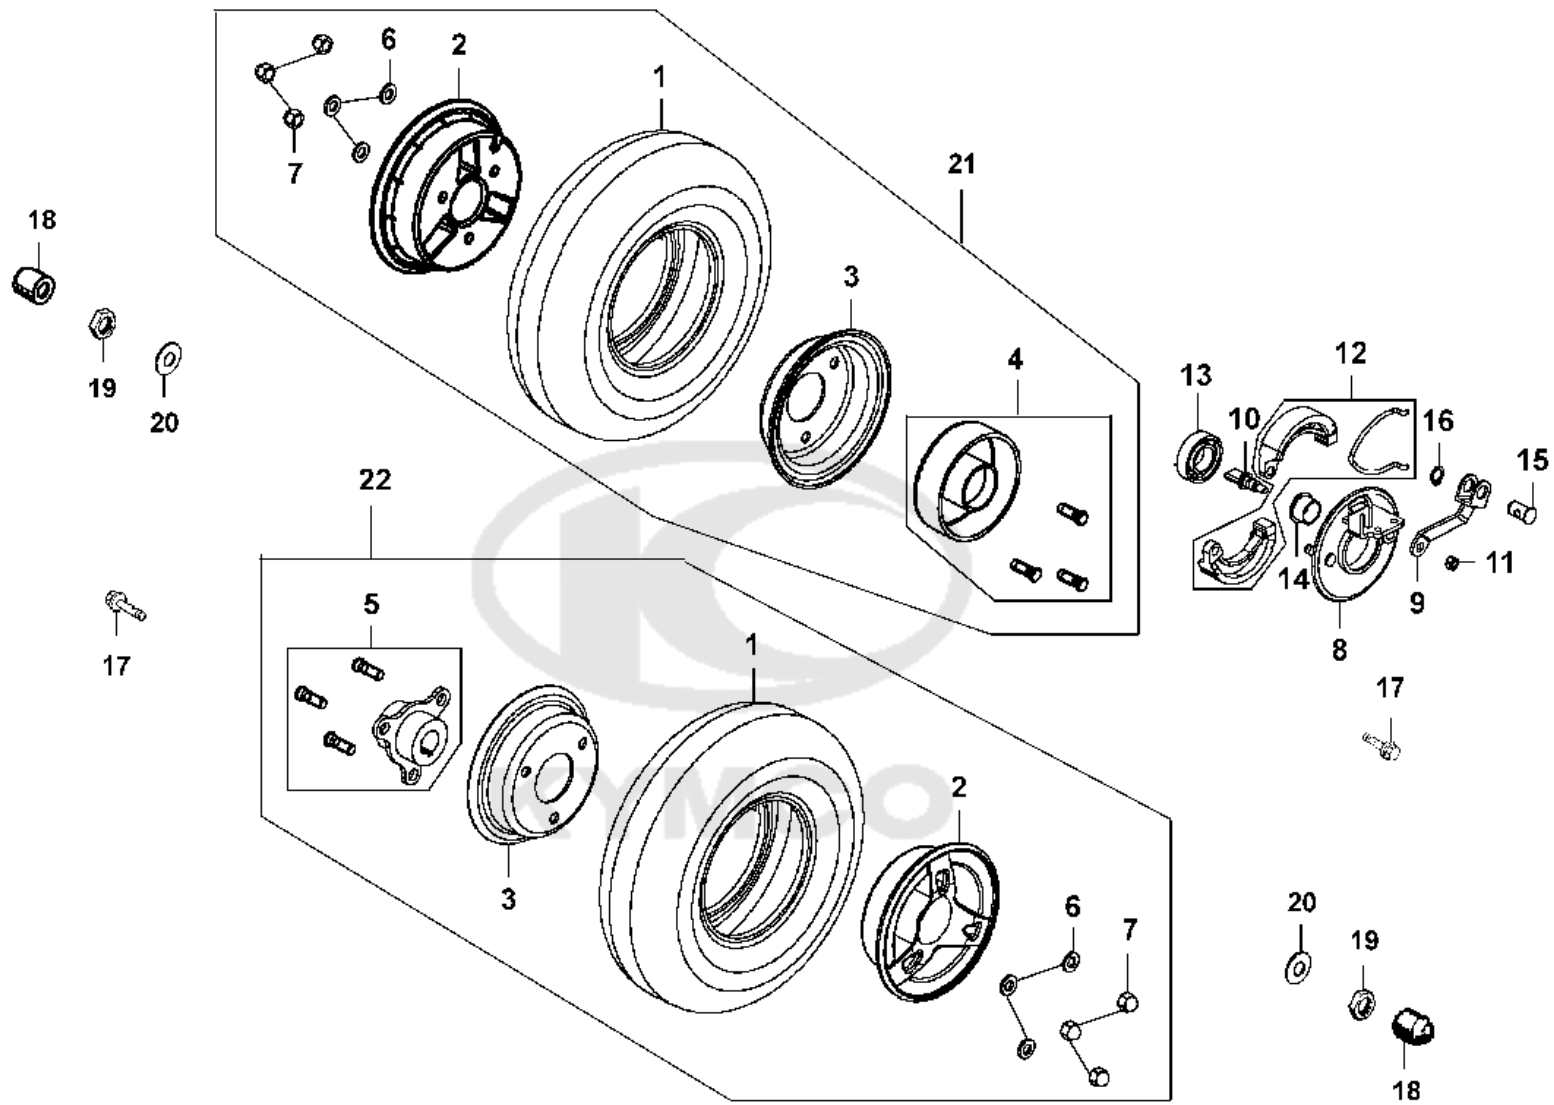

Sales mark	Ref no	Part no	Description	Reg description	Regd no	Ref Price	F05
	18	42315-LAC5-900	CAP RR AXLE **(0) C.2003.10.22	CAP RR AXLE **(0) C.2003.10.22	2	3.25	
	21	42500-LBE1-900	MAXI WHEEL ASSY-REAR LEFT-	MAXI WHEEL ASSY-REAR LEFT- 4.00x5	1	58.50	
	4	4251A-LBE1-900	HUB ASSY RR	HUB ASSY RR	1	14.95	
	22	42600-LBE1-900	MAXI WHEEL ASSY-REAR RIGHT-	MAXI WHEEL ASSY-REAR RIGHT- 4.00x5	1	58.50	
	5	4261A-LBE1-900	CONNECTOR ASSY RR **(0)	CONNECTOR ASSY RR **(0) C.2005.09.21	1	11.70	
	20	42705-LAC5-900	WASHER 12MM RR WHEEL	WASHER 12MM RR WHEEL	2	3.25	
	1	42710-LBE1-900	TIRE ASSY RR /KENDA	TIRE ASSY RR /KENDA	2	25.00	
	8	43100-LBE1-910	PANEL COMP RR BRK	PANEL COMP RR BRK	1		
	14	43101-LBE1-900	COLLAR SET PANEL	COLLAR SET PANEL	1	3.25	
	9	43410-LBE1-900	ARM RR BRK	ARM RR BRK	1		
	15	43413-LBE1-900	BREAK ARM JOINT **(0) C.2005.09.21	BREAK ARM JOINT **(0) C.2005.09.21	1	0.98	
	2	44701-LBE1-900	RIM CAST FR **(0) C.2005.09.21	RIM CAST FR **(0) C.2005.09.21	2	13.00	
	3	44702-LBE1-900	RIM COMP FR **(0) C.2005.09.21	RIM COMP FR **(0) C.2005.09.21	2	12.35	
	12	4512A-LBE1-900	SHOE ASSY	SHOE ASSY	1		
	10	45141-LAC5-900	CAM FR BRK R/H	CAM FR BRK R/H	1	13.00	
	19	90306-LDB4-90A	NUT U FLANGE 10MM	NUT U FLANGE 10MM	1	3.25	
	11	94001-06080-0SG	NUT HEX 6MM	NUT HEX 6MM	1	3.25	
	7	94021-08020-0S	NUT HEX CAP 8MM	NUT HEX CAP 8MM	6	3.25	
	6	94111-08800	WASHER SPRING 8MM	WASHER SPRING 8MM	6	0.33	
	16	94510-12000	CIR CLIP EX 12MM	CIR CLIP EX 12MM	1	2.02	

F05

Rear Wheel