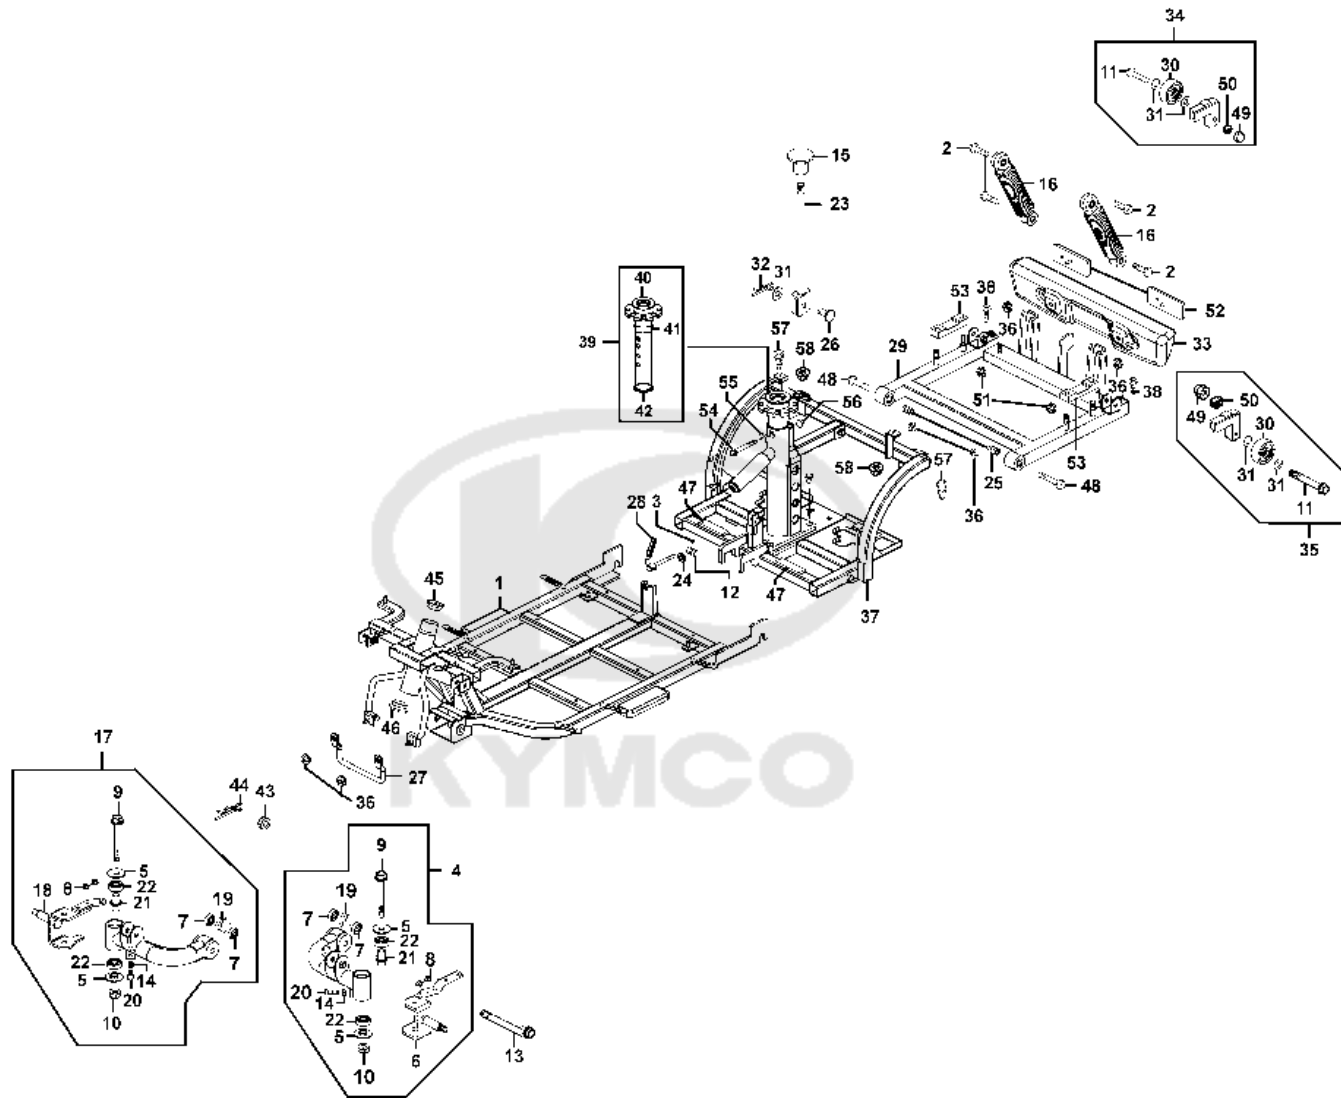

F11

Frame Body

Sales mark	Ref no	Part no	Description	Reg description	Regd no	Ref Price	F11
	52	33741-KEBE-900	REFLEX REFLECTOR **KBE-9000	REFLEX REFLECTOR **KBE-9000	2	2.83	
	30	42800-LAC5-900	ANTI-TIP WHEEL	ANTI-TIP WHEEL	1	3.25	
	18	45100-LBE1-900	Obsolete	Obsolete	1		
	6	46100-LBE1-900	Obsolete	Obsolete	1		
	21	47403-LBE1-900	Obsolete	Obsolete	2		
	1	50110-LBE1-900	Obsolete	Obsolete	1		
	27	50118-LBE1-900	BAR FR BUMPER **(0) C.2005.09.21	BAR FR BUMPER **(0) C.2005.09.21	1	5.20	
	37	50120-LBE1-900	BODY COMP RR FRAME	BODY COMP RR FRAME	1		
	39	50135-LAC5-900	PIPE B SEAT SET **(8) C.2005.09.08	PIPE B SEAT SET **(8) C.2005.09.08	1	18.20	
	40	50136-LAC5-900	RUBBER SEAT SET	RUBBER SEAT SET	1		
	41	50137-LAC5-900	RUBBER A SEAT PIPE	RUBBER A SEAT PIPE	1		
	42	50138-LAC5-900	RUBBER B SEAT PIPE	RUBBER B SEAT PIPE	1		
	47	50222-LAC5-900	RUBBER BATTERY SET	RUBBER BATTERY SET	4	3.25	
	26	50234-LBE1-900	SHAFT BRAKE LEAVE **(0)	SHAFT BRAKE LEAVE **(0) C.2005.09.21	1	5.85	
	34	5023A-LBE1-900	PIPE R ASSY AUX WHEEL **(6)	PIPE R ASSY AUX WHEEL **(6)	1	9.10	
	35	5023B-LBE1-900	PIPE L ASSY AUX WHEEL **(0)	PIPE L ASSY AUX WHEEL **(0)	1	9.10	
	45	50301-LDB4-001	RACE UP STRG BALL	RACE UP STRG BALL	1	3.25	
	53	50302-LAC5-900	FAST DISMANTLE SEAT	FAST DISMANTLE SEAT	2		
	28	50302-LDB4-900	SHAFT SET LOCK	SHAFT SET LOCK	1	3.25	
	55	50303-LAC5-900	COLLAR SEAT SET PIPE	COLLAR SEAT SET PIPE	1	3.25