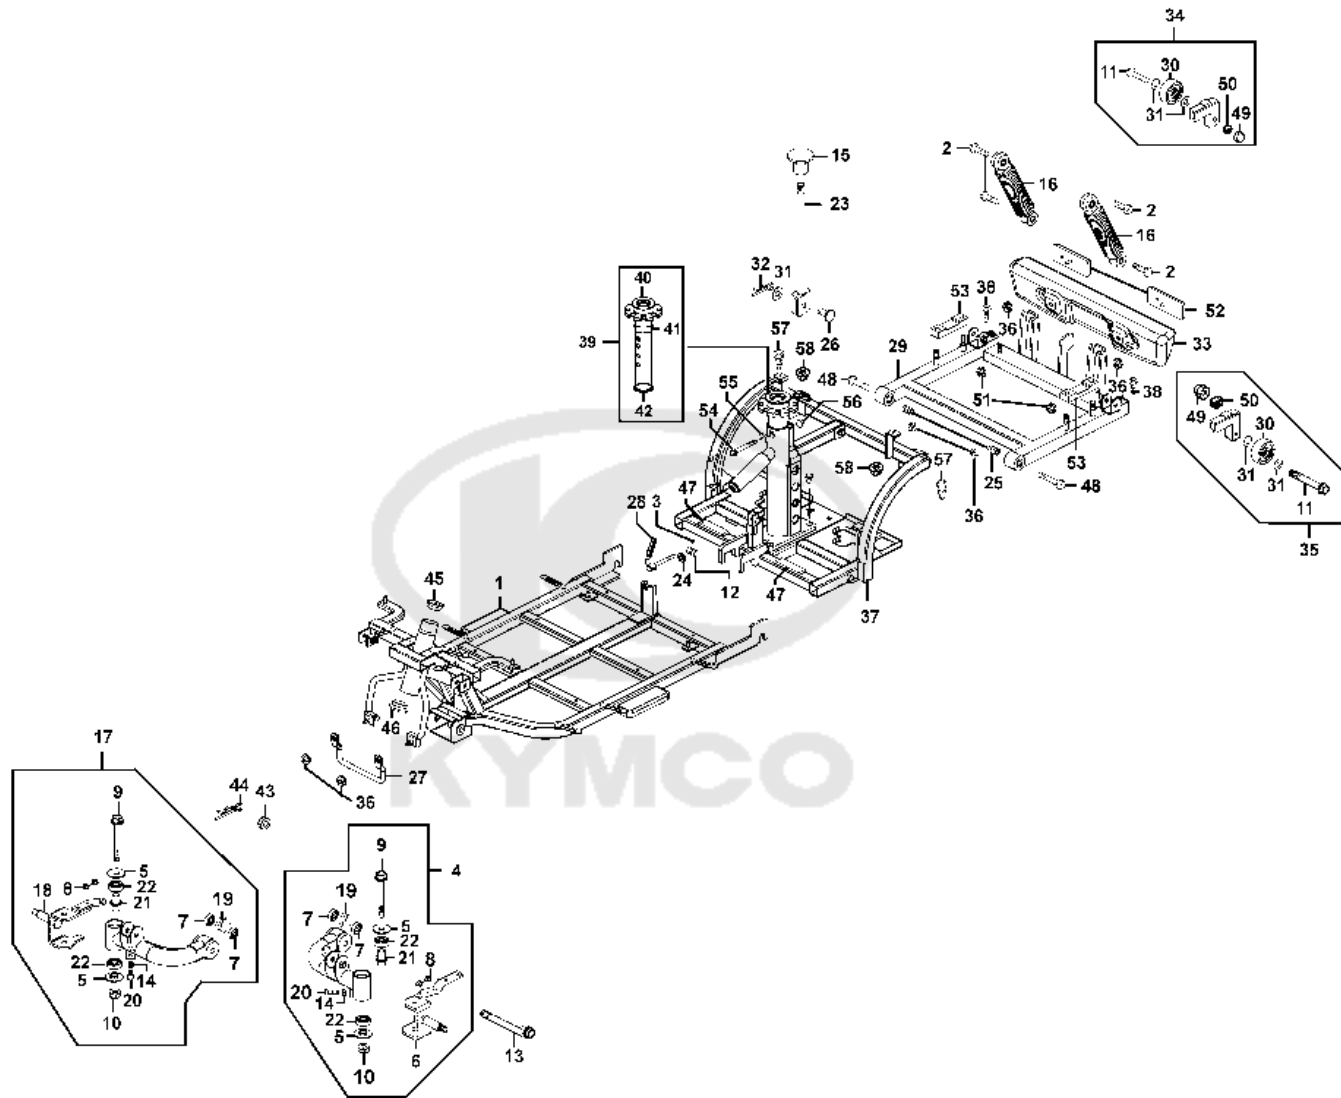

F11

Frame Body

Sales mark	Ref no	Part no	Description	Reg description	Regd no	Ref Price	F11
	14	94001-06080-0SG	NUT HEX 6MM	NUT HEX 6MM	1	3.25	
	49	94021-06070-0S	NUT HEX CAP 6MM	NUT HEX CAP 6MM	2	3.25	
	51	94050-05080-G	NUT FLANGE 5MM(Cr3+) ALT 94050-	NUT FLANGE 5MM(Cr3+) ALT 94050-05080	2		
	58	94050-06080-G	NUT FLANGE 6MM	NUT FLANGE 6MM	2	0.49	
	56	94050-08060	NUT FLANGE 8MM	NUT FLANGE 8MM	1	0.49	
	36	94050-08080-G	NUT FLANGE 8MM (C)	NUT FLANGE 8MM (C)	4	0.49	
	31	94101-06800-G	WASHER PLAN 6MM	WASHER PLAN 6MM	2	0.12	
	44	94201-25250	PIN SPLIT 2.5*25	PIN SPLIT 2.5*25	1	0.85	
	32	94251-06400	PIN LOCK 6MM	PIN LOCK 6MM	2	0.14	
	38	95701-08030-06	BOLT FLANGE 8*30 **07 C.2005.07.01	BOLT FLANGE 8*30 **07 C.2005.07.01	2	0.50	
	54	95701-08065-06	BOLT FLANGE 8*65	BOLT FLANGE 8*65	1	3.25	
	11	95801-06055-08G	BOLT FLANGE 6*55	BOLT FLANGE 6*55	1	3.25	
	2	95801-08035-06	BOLT FLANGE 8*35 **LLJ1-900	BOLT FLANGE 8*35 **LLJ1-900	1	0.36	
	48	95801-10050-08G	BOLT FLANGE 10*50 (C)	BOLT FLANGE 10*50 (C)	2	0.50	
	9	95801-10085-06	BOLT FLANGE 10*85	BOLT FLANGE 10*85	2	1.00	
	22	96130-60000-00	BEARING 6000Z	BEARING 6000Z	4	3.25	
	7	96130-LBE1-900	BERAING 6000Z	BERAING 6000Z	1