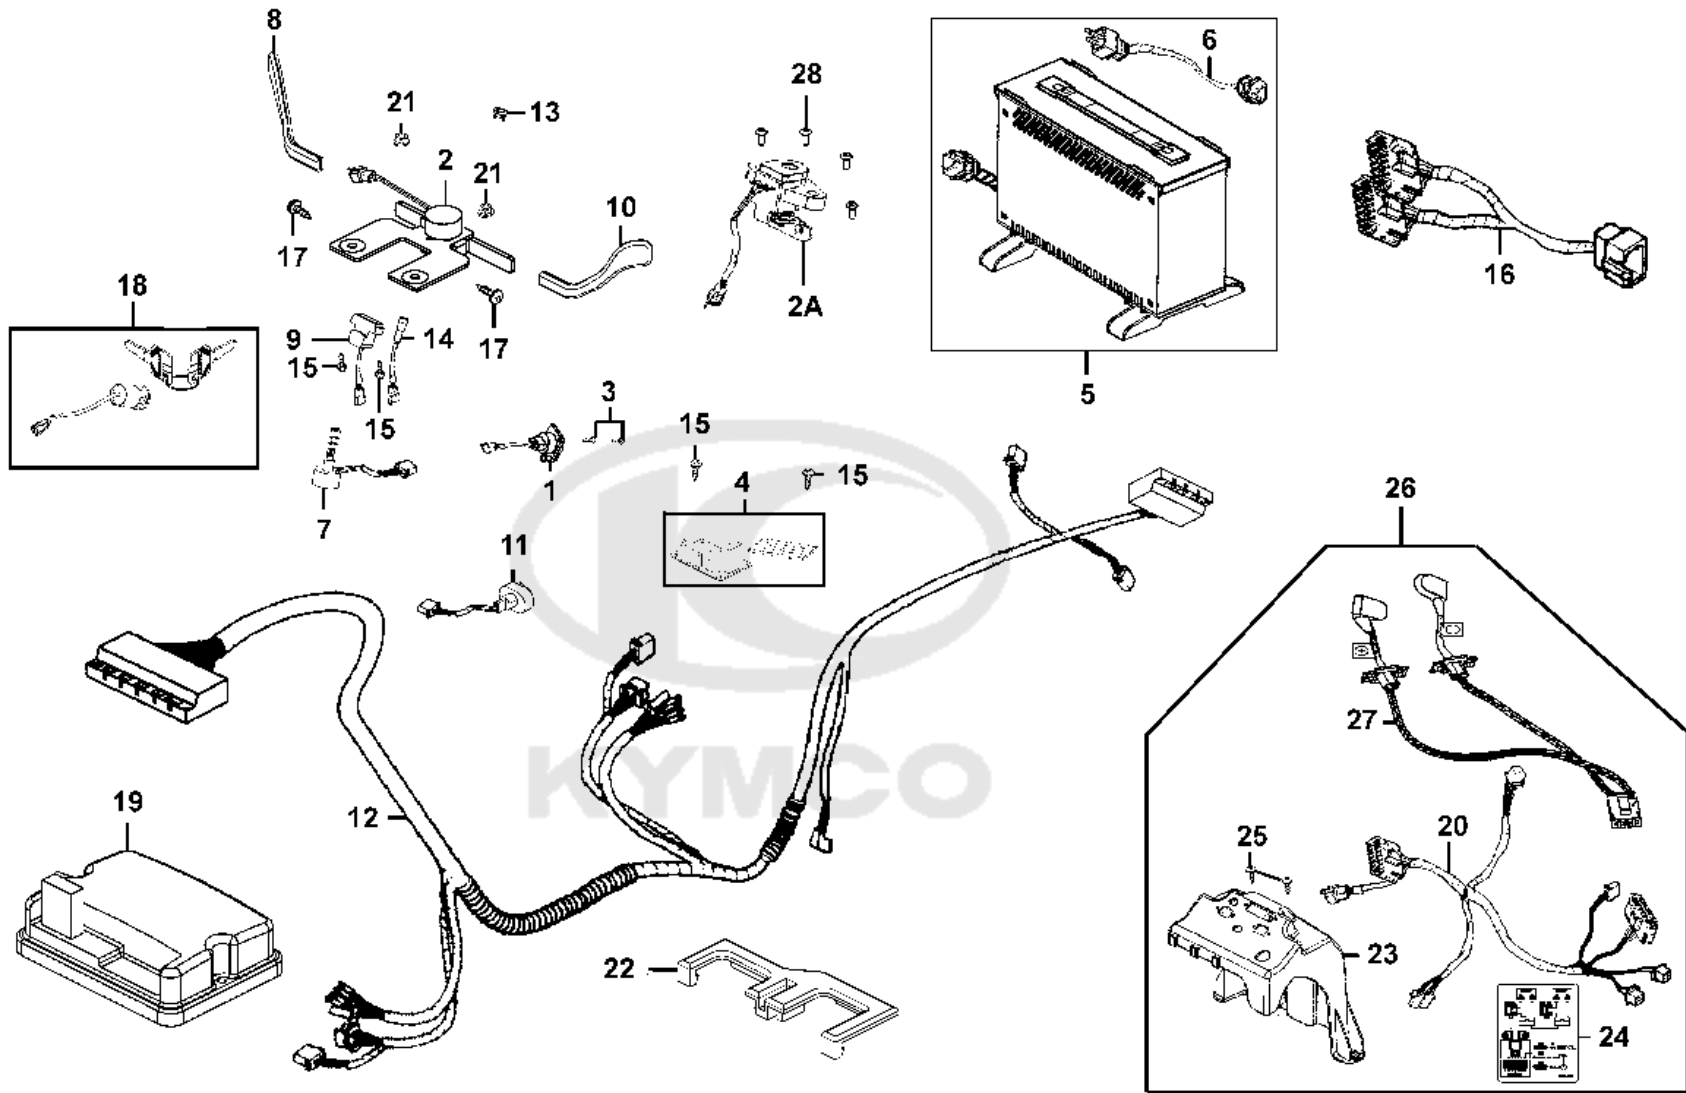

F10

Harness Wire

Sales mark	Ref no	Part no	Description	Reg description	Regd no	Ref Price	F10
	8	36108-LBE1-900	LEVER RH SPEED THROTTLE	LEVER RH SPEED THROTTLE	1	6.50	
	10	36109-LBE1-900	LEVER LH SPEED THROTTLE	LEVER LH SPEED THROTTLE	1	6.50	
	14	36110-LAC5-900	LED	LED	1	3.25	
	13	36120-LAC5-900	LED HOUSE	LED HOUSE	1	3.25	
	9	37806-LAC5-900	VU METER **(0) C.2005.09.08	VU METER **(0) C.2005.09.08	1	9.10	
	23	80101-LBE1-900	Obsolete	Obsolete	1		
**	24	87508-LBE1-E00	LABEL BATTERY	LABEL BATTERY	1		
	28	93500-04012-0HG	SCREW PAN 4*12	SCREW PAN 4*12	4	3.25	
	3	93600-02008-0A	SCREW FLAT 2.5*8	SCREW FLAT 2.5*8	2	3.25	
	17	93891-05030-08G	SCREW WASHER 5*3	SCREW WASHER 5*3	1	3.25	
	15	93901-32120	SCREW TAPPING 3*8 *(1) C.V.	SCREW TAPPING 3*8 *(1) C.V.	4	0.26	
	25	93903-14280	SCREW TAPPING 4*10	SCREW TAPPING 4*10	2		
	21	94050-06080-G	NUT FLANGE 6MM	NUT FLANGE 6MM	2	0.49